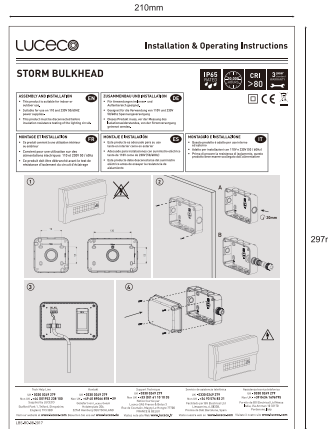

LBS2G8-01

Individual packaging

1. Product label

- 1pcs/per product
- Size : 35x35mm

Designed by JX

2. Driver label

- 1pcs/per product
- Size : 47x27mm

Designed by JX

3. Instruction leaflet

- 1pcs/per product
- Size : 210x297mm

Designed by UK

4. Lightning protection warning label

- 1pcs/per product
- Size : 17x15.7mm

5. Individual box

- 1pcs/per product
- Size : 175x80x115mm

Designed by UK

6. Energy label

- 1pcs/per individual box
- Size : 385x105mm

7. Batch code label

- 1pcs/per individual color box
- Size : 20x5mm

17W21

The "Date" information needs to be updated every time.
"17W21" - 2017Y,21" Week

9. Outer label

- 2pcs for each shipping box
- SIZE : 100x50mm

LUCECO
C/NO:

Designed by JX

1. Write "C/NO" on the front mark.
2. Update "Date" information each time.
3. Update "N.W." & "G.W." according to actual products.
4. Update the "Measurement" according to the actual outer carton.