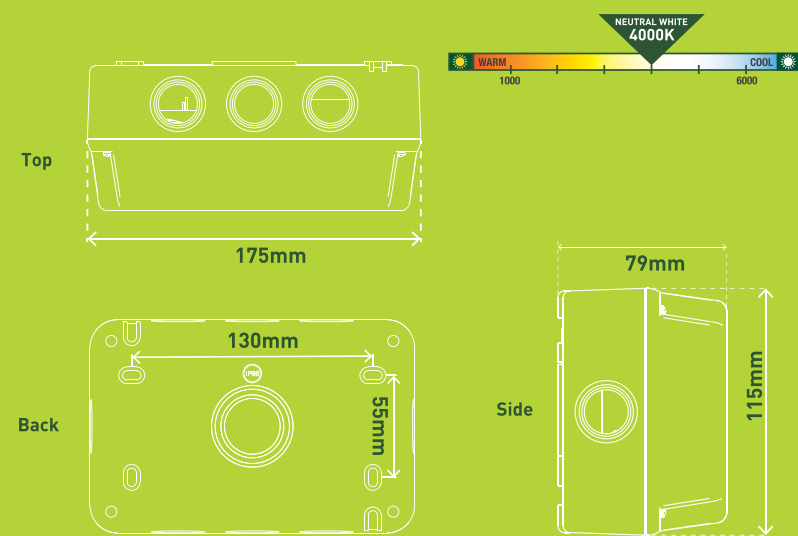

LBS2G8-01 STORM RECTANGLE

IN PROCESS R0.13.02.18
FINAL R0.14.02.18

STORM RECTANGLE IP65 LED BULKHEAD

FEATURES & BENEFITS

SUITABLE APPLICATIONS

- Suitable for residential and commercial outdoor and indoor use
- Ideal replacement for traditional 100W A60 bulkhead

LUCECO

LBS208

PLACE ENERGY LABEL STICKER HERE THIS WAY UP