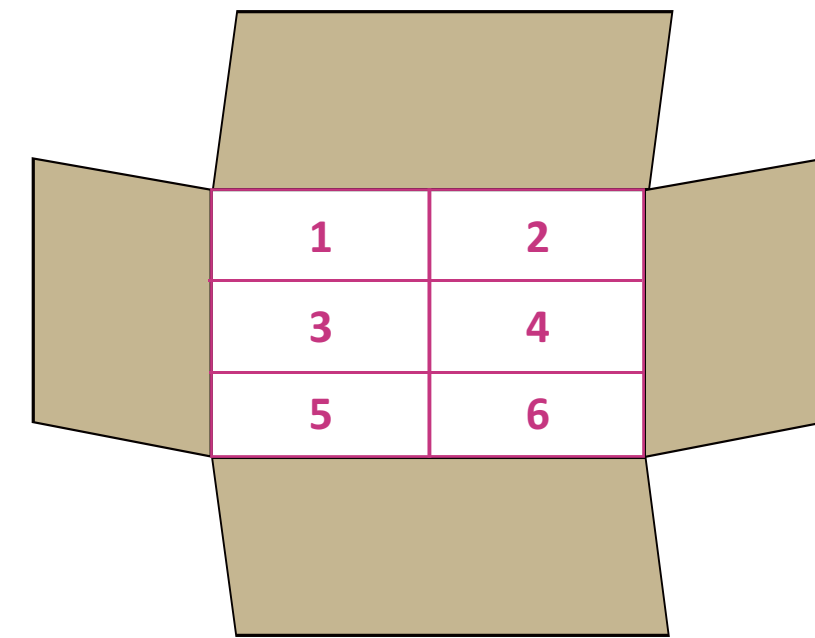

3. Instruction leaflet

- 1pcs/per product
- Size : 210x297mm

Designed by UK

4. Lightning protection warning label

- 1pcs/per product
- Size : 17x15.7mm

5. Individual box

- 1pcs/per product
- Size : 175x80x115mm

Designed by UK

6. Energy label

- 1pcs/per individual box
- Size : 385x105mm

7. Batch code label

- 1pcs/per individual color box
- Size : 20x5mm

17W21

The "Date" information needs to be updated every time.
"17W21" - 2017Y,21" Week

8. Sealing tap

- 1pcs/per individual color box
- D=30x40mm

Outer packaging

Created	2018.03.02	by Jane
Confirmed	2018.03.02	by Robert
Last updated		by
Confirmed		by
Approved	2018.03.02	by Wensi

Outer qty = 12PCS - 2x3pcs x 2layers

9. Outer label

- 2pcs for each shipping box
- SIZE : 100x50mm

LUCECO
C/NO:

Designed by JX

1. Write "C/NO" on the front mark.
2. Update "Date" information each time.
3. Update "N.W." & "G.W." according to actual products.
4. Update the "Measurement" according to the actual outer carton.