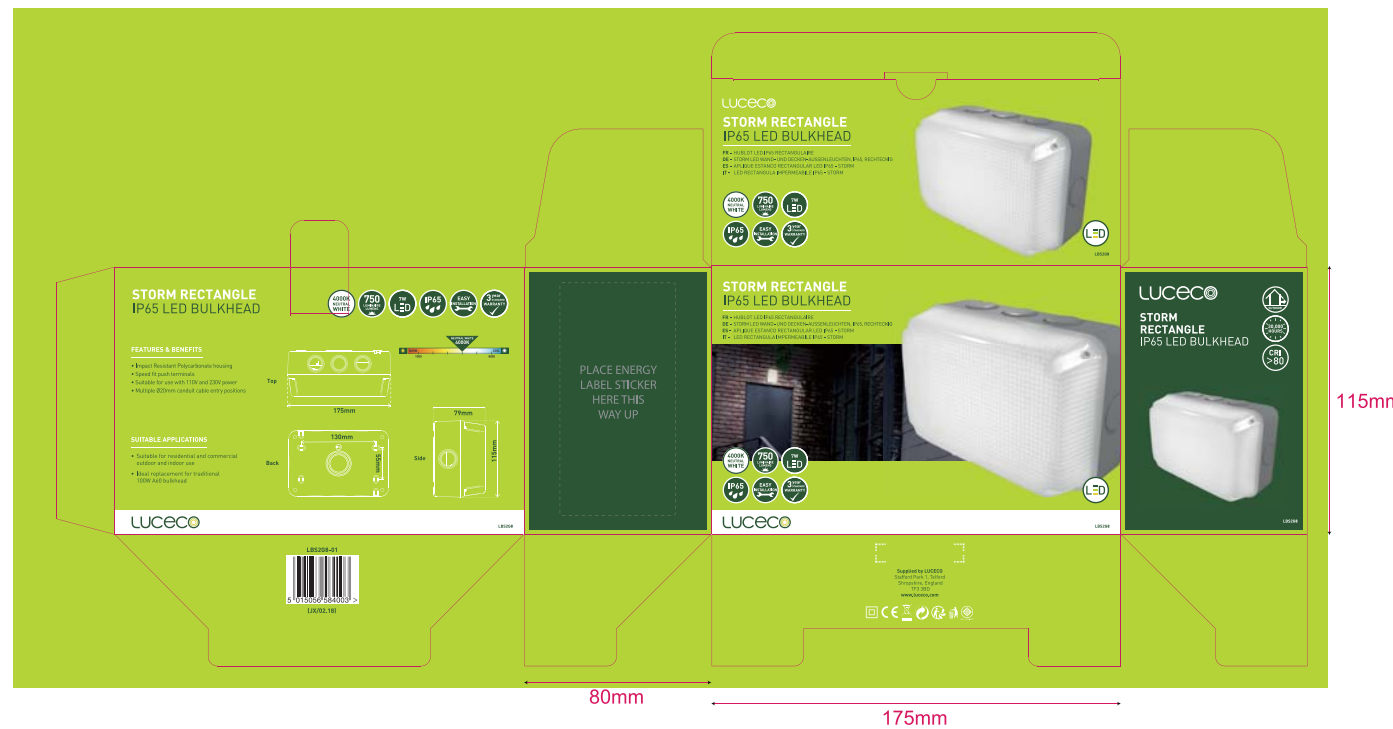

LBS2G8-01

Individual packaging

1. Product label

- 1pcs/per product
- Size : 35x35mm

Designed by JX

2. Driver label

- 1pcs/per product
- Size : 47x27mm

Designed by JX

3. Instruction leaflet

- 1pcs/per product
- Size : 210x297mm

Designed by UK

4. Lightning protection warning label

- 1pcs/per product
- Size : 17x15.7mm

5. Individual box

- 1pcs/per product
- Size : 175x80x115mm

Designed by UK

6. Energy label

- 1pcs/per individual box
- Size : 385x105mm

7. Batch code label

- 1pcs/per individual color box
- Size : 20x5mm

17W21

The "Date" information needs to be updated every time.
"17W21" - 2017Y,21" Week

9. Outer label

- 2pcs for each shipping box
- SIZE : 100x50mm

LUCECO
C/NO:

Designed by JX

1. Write "C/NO" on the front mark.
2. Update "Date" information each time.
3. Update "N.W." & "G.W." according to actual products.
4. Update the "Measurement" according to the actual outer carton.