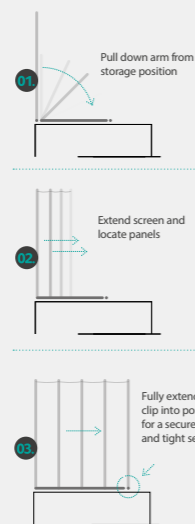

Also Available

SecureSeal Single Panel Bathscreen

Code	Size (WxH)	Adjustment	Price
329567	800x1500mm	780 - 800mm	£250.96

Optional Fixed Panel

329570	300x1500mm	300 - 320mm	£198.46

SecureSeal 4 Fold Bathscreen

Code	Size (WxH)	Adjustment	Price
329568	800x1500mm	780 - 800mm	£418.96

Optional Fixed Panel

329570	300x1500mm	300 - 320mm	£198.46

SecureSeal 5 Fold Bathscreen

Code	Size (WxH)	Adjustment	Price
329569	1000x1500mm	980 - 1000mm	£471.46

Optional Fixed Panel

329570	300x1500mm	300 - 320mm	£198.46