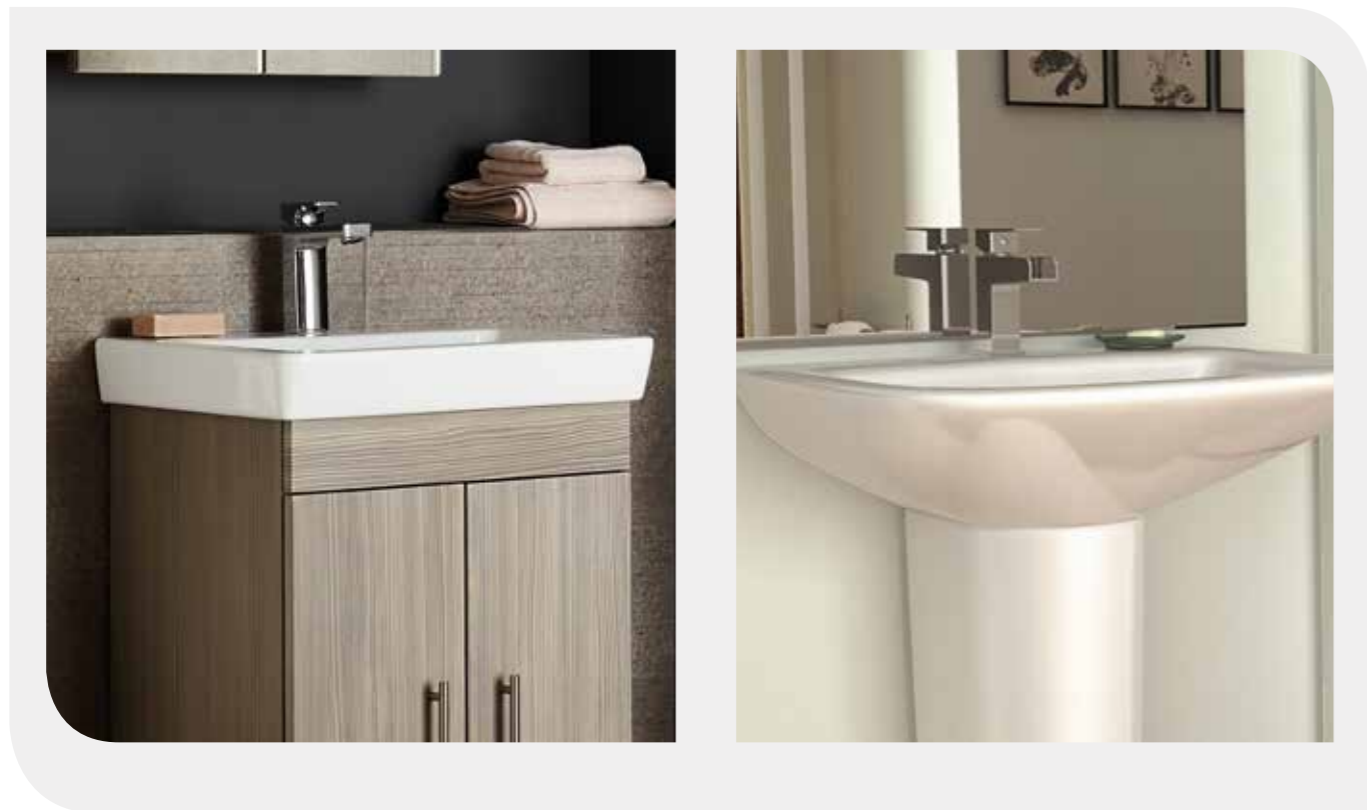

Taps

Ali	68
Cerna	68
Dani	69
Duke	69
Ebre	70
Elem	70
Hana	71
Libi	71
Loui	72
Sala	72
NC2	73
Fresssh Bath Filler & Waste	73
C1	74
Classic	74
Lever	75
NC1	75
X Top	76
Pro Wastes	76
Bottle Traps	77