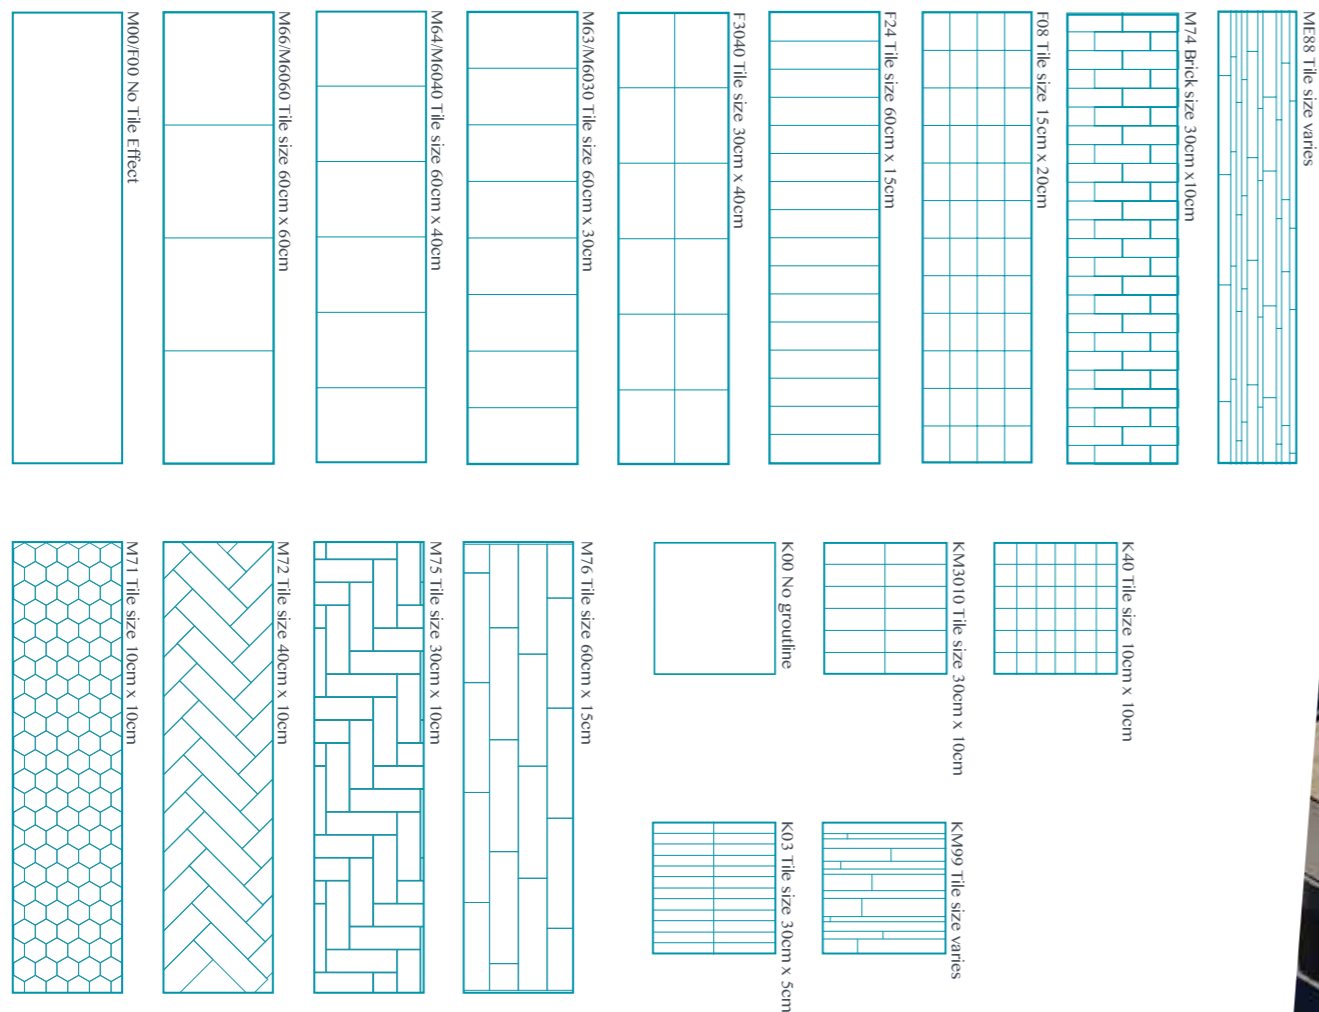

Kitchen Splashbacks

Panels are 600mm wide and offered in both 580mm and 900mm height options.

Cracked Cement	Shabby Chic	Grey Sahara	New York Black	Anthracite	Denver White	Denver White
Code: 2204-K00 No tile effect Surface: S Grout: None	Code: 2898-K00 No tile effect Surface: RU Grout: None	Code: 4746-KM3010 Tile size: 30x10cm Surface: STN Grout: White 1.8mm	Code: 2124-KM99 Tile size: Varies Surface: HG Grout: White 1.8mm	Code: 4054-K03 Tile size: 30x5cm Surface: HG Grout: Grey 3.5mm	Code: 3091-K03 Tile size: 30x5cm Surface: HG Grout: Grey 3.5mm	Code: 3091-K40 Tile size: 10x10cm Surface: HG Grout: Grey 3.5mm

Tile sizes

Check your tile size using the drawings below for reference.

Note: Images and colours shown must be used as a guide only. Please see actual laminate samples before purchase as colours are only as accurate as printing allows. Abbreviations: HG = High Gloss, SC = Saw Cut, S = Silk, GEM = Gemstone, STN = Stone, EM = Extra Matt, RU = Rustic, C = Cement, SL = Slate.