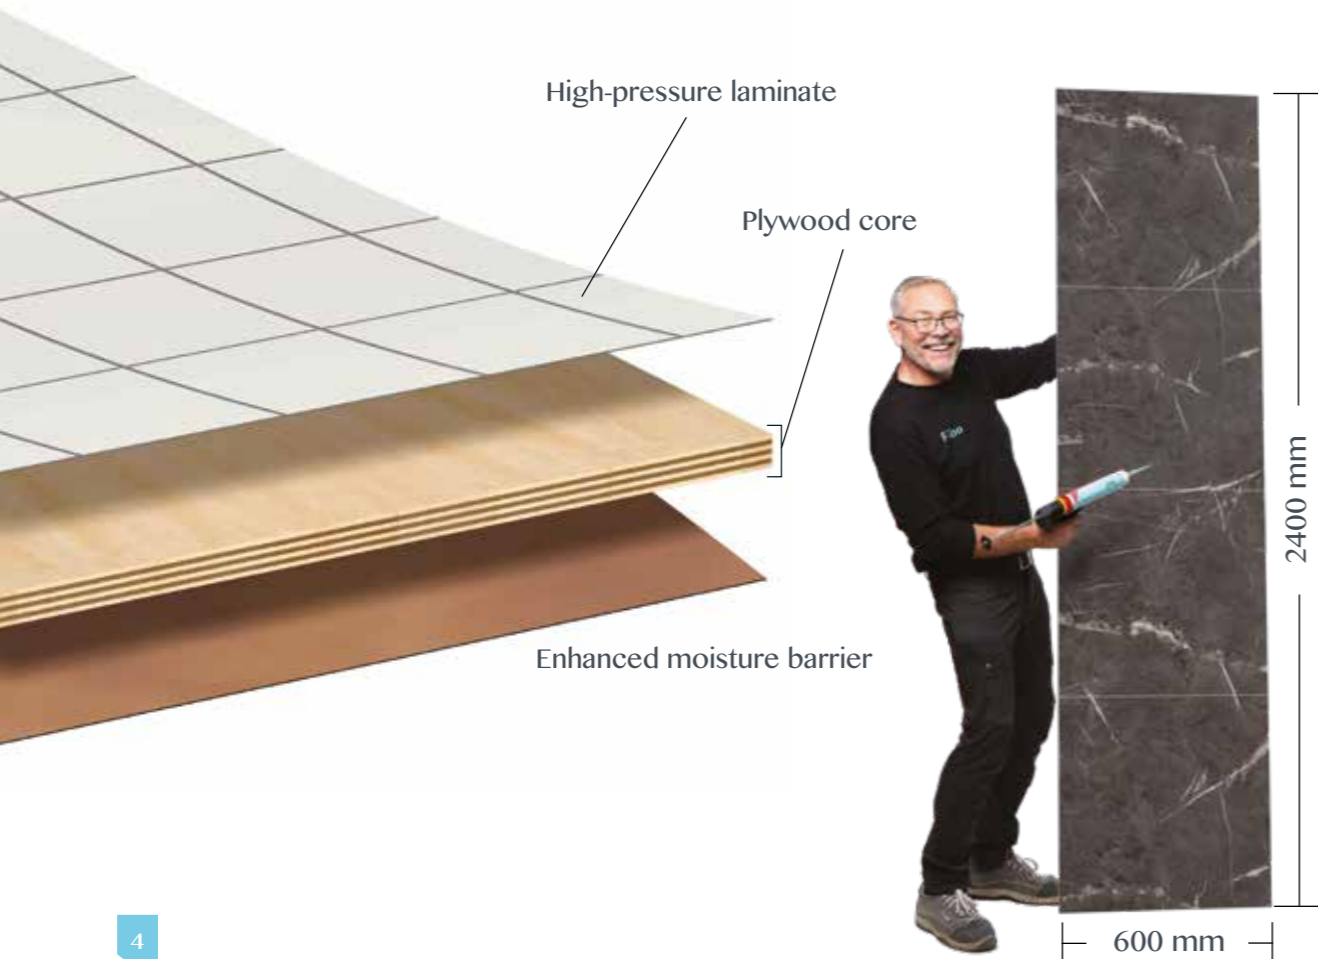

Five times quicker than tiles. About a hundred times easier.

Installing Fibo wall panels couldn't be simpler.

Go to www.fibo.co.uk for full instructions and watch our 2-minute installation video.

To ensure a waterproof surface the assembly must always be done in accordance with our installation instructions.

Easy & cost effective

Fibo wall panels are designed to make installation easy and efficient.

The wall system can be mounted up to five times faster than tiles, and panels can be attached to the timber frame, tiles or plasterboard.

Fibo Aqualock 100% Waterproof

Our unique Aqualock 'click-lock' makes Fibo wall systems the perfect choice for both renovation and new buildings. Our unique system provides a 100% waterproof surface when used in conjunction with an approved sealant, such as Fibo Seal. Panels can be mounted directly onto timber frames, wall surfaces or tiles making the job quick and easy and the joints virtually invisible.