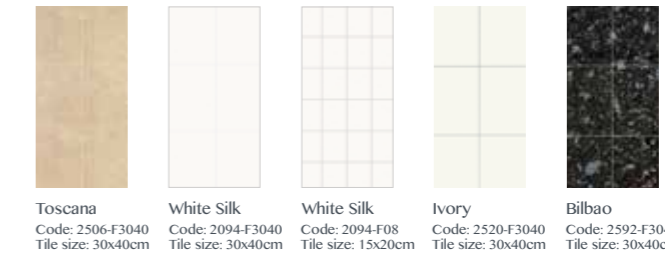

Monochrome

Bringing a fresh look to classic styling in a range of traditional designs with a more modern tile pattern.

Toscana Code: 2506-F3040 Tile size: 30x40cm
White Silk Code: 2094-F3040 Tile size: 30x40cm
White Silk Code: 2094-F08 Tile size: 15x20cm
Ivory Code: 2520-F3040 Tile size: 30x40cm
Bilbao Code: 2592-F3040 Tile size: 30x40cm

Pop of Colour

Add colour to your life with our on-trend shades. Use alone or mix and match with other decors for a truly unique look.