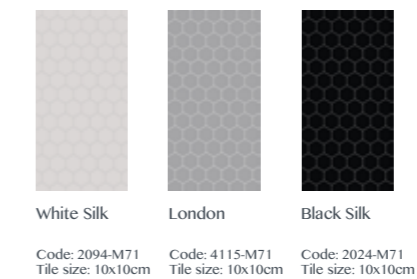

Profiles (Trims)

Accessories

The majority of our panels come in 2400mm (h) x 600mm (w), which is our most popular size. We also have a range of decors in both 900mm and 1200mm widths available. Please ask us for more information.

The Urban Collection

Metro Brick

With its neat geometric design, the trendy metro brick is now available in a splash of colour as well as the ever popular white and grey shades.

Hexagonal

Our trendy Hexagonal design features a playful pattern of geometric shapes – perfect for those wanting to create a bolder statement. Available in 3 key colours including our stunning Black Silk.

Herringbone

The stylish Herringbone pattern will add character to any space.

Straight Herringbone

Our newest tile pattern, Straight Herringbone, builds on the success and classy style of the original Herringbone design. The tiles are at right angles and fit the geometric urban trend perfectly.