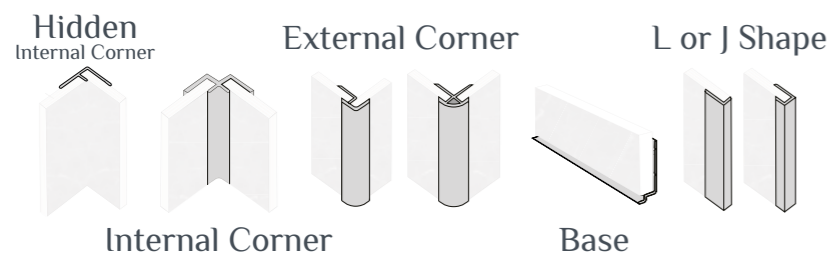

Mix and match to contrast or complement in 4 bold designs, just 300mm wide.

Kitchen Splashbacks

Beautiful splashbacks in a choice of stylish decors, available on smaller boards that fit perfectly over existing worktops.

Profiles (Trims)

Accessories

The majority of our panels come in 2400mm (h) x 600mm (w), which is our most popular size. We also have a range of decors in both 900mm and 1200mm widths available. Please ask us for more information.