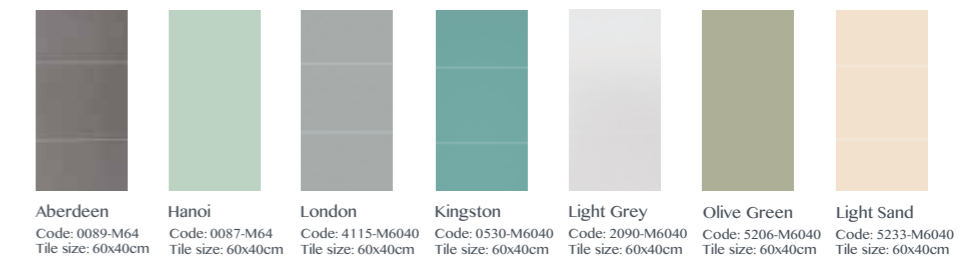

Contemporary Tile Effect Collection

Fibo's tiled panels are groutless, meaning there is no mould, and no mess (because they're not really tiles!) Life is too short for cleaning.

Monochrome

Bringing a fresh look to classic styling in a range of traditional designs with a more modern tile pattern.

Pop of Colour

Add colour to your life with our on-trend shades. Use alone or mix and match with other decors for a truly unique look.