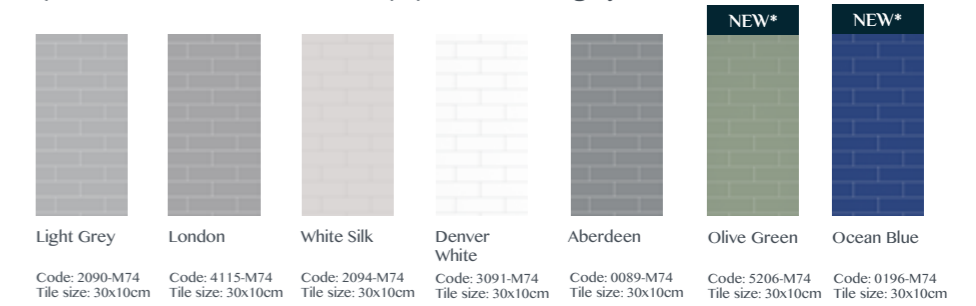

Profiles (Trims)

Accessories

The majority of our panels come in 2400mm (h) x 600mm (w), which is our most popular size. We also have a range of decors in both 900mm and 1200mm widths available. Please ask us for more information.

Black Silk Hexagonal

Long Island Brick

Urban Collection

The Urban Collection

Inspired by patterns and shapes found in urban city environments, our new collection is modern and stylish, creating a bold statement room.

The Urban Collection

Metro Brick

With its neat geometric design, the trendy metro brick is now available in a splash of colour as well as the ever popular white and grey shades.

Hexagonal

Our trendy Hexagonal design features a playful pattern of geometric shapes – perfect for those wanting to create a bolder statement. Available in 3 key colours including our stunning Black Silk.