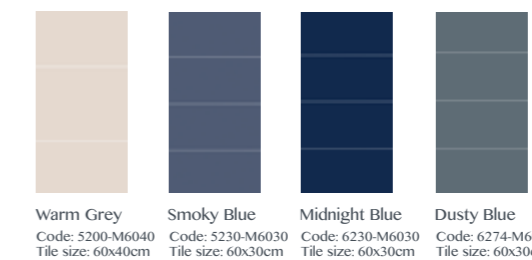

Aberdeen Code: 0089-M64 Tile size: 60x40cm
Hanoi Code: 0087-M64 Tile size: 60x40cm
London Code: 4115-M6040 Tile size: 60x40cm
Kingston Code: 0530-M6040 Tile size: 60x40cm
Light Grey Code: 2090-M6040 Tile size: 60x40cm
Olive Green Code: 5206-M6040 Tile size: 60x40cm
Light Sand Code: 5233-M6040 Tile size: 60x40cm

Warm Grey Code: 5200-M6040 Tile size: 60x40cm
Smoky Blue Code: 5230-M6030 Tile size: 60x30cm
Midnight Blue Code: 6230-M6030 Tile size: 60x30cm
Dusty Blue Code: 6274-M6030 Tile size: 60x30cm