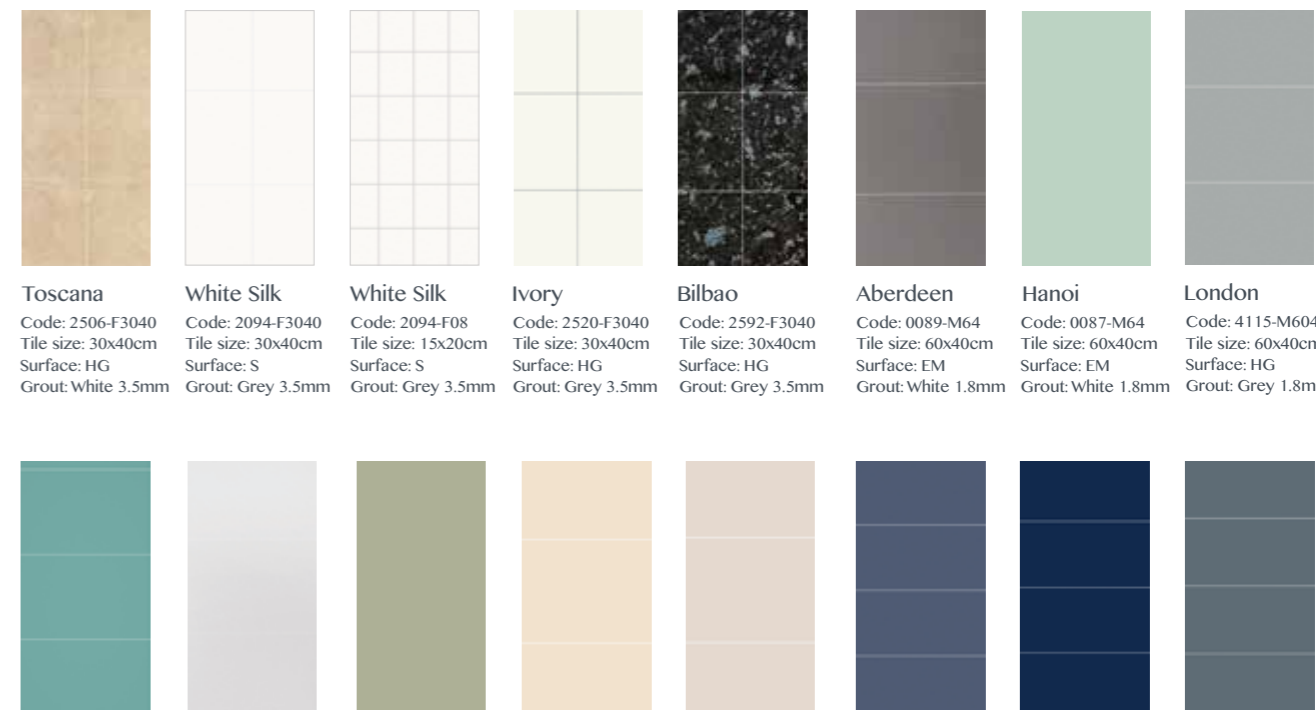

Contemporary Tile Effect

All panels are 2400mm high and 600mm wide.

Monochrome

Toscana Code: 2506-F3040 Tile size: 30x40cm Surface: HG Grout: White 3.5mm	White Silk Code: 2094-F3040 Tile size: 30x40cm Surface: S Grout: Grey 3.5mm	White Silk Code: 2094-F08 Tile size: 15x20cm Surface: S Grout: Grey 3.5mm	Ivory Code: 2520-F3040 Tile size: 30x40cm Surface: HG Grout: Grey 3.5mm	Bilbao Code: 2592-F3040 Tile size: 30x40cm Surface: HG Grout: Grey 3.5mm	Aberdeen Code: 0089-M64 Tile size: 60x40cm Surface: EM Grout: White 1.8mm	Hanoi Code: 0087-M64 Tile size: 60x40cm Surface: EM Grout: White 1.8mm	London Code: 4115-M6040 Tile size: 60x40cm Surface: HG Grout: Grey 1.8mm
---	--	--	--	---	--	---	---

Pop of Colour

Kingston Code: 0530-M6040 Tile size: 60x40cm Surface: EM Grout: White 1.8mm	Light Grey Code: 2090-M6040 Tile size: 60x40cm Surface: EM Grout: White 1.8mm	Olive Green Code: 5206-M6040 Tile size: 60x40cm Surface: EM Grout: White 1.8mm	Light Sand Code: 5233-M6040 Tile size: 60x40cm Surface: EM Grout: White 1.8mm	Warm Grey Code: 5200-M6040 Tile size: 60x40cm Surface: EM Grout: White 1.8mm	Smokey Blue Code: 5230-M6030 Tile size: 60x30cm Surface: EM Grout: White 1.8mm	Midnight Blue Code: 6230-M6030 Tile size: 60x30cm Surface: HG Grout: Grey 1.8mm	Dusty Blue Code: 6274-M6030 Tile size: 60x30cm Surface: EM Grout: White 1.8mm
--	--	---	--	---	---	--	--