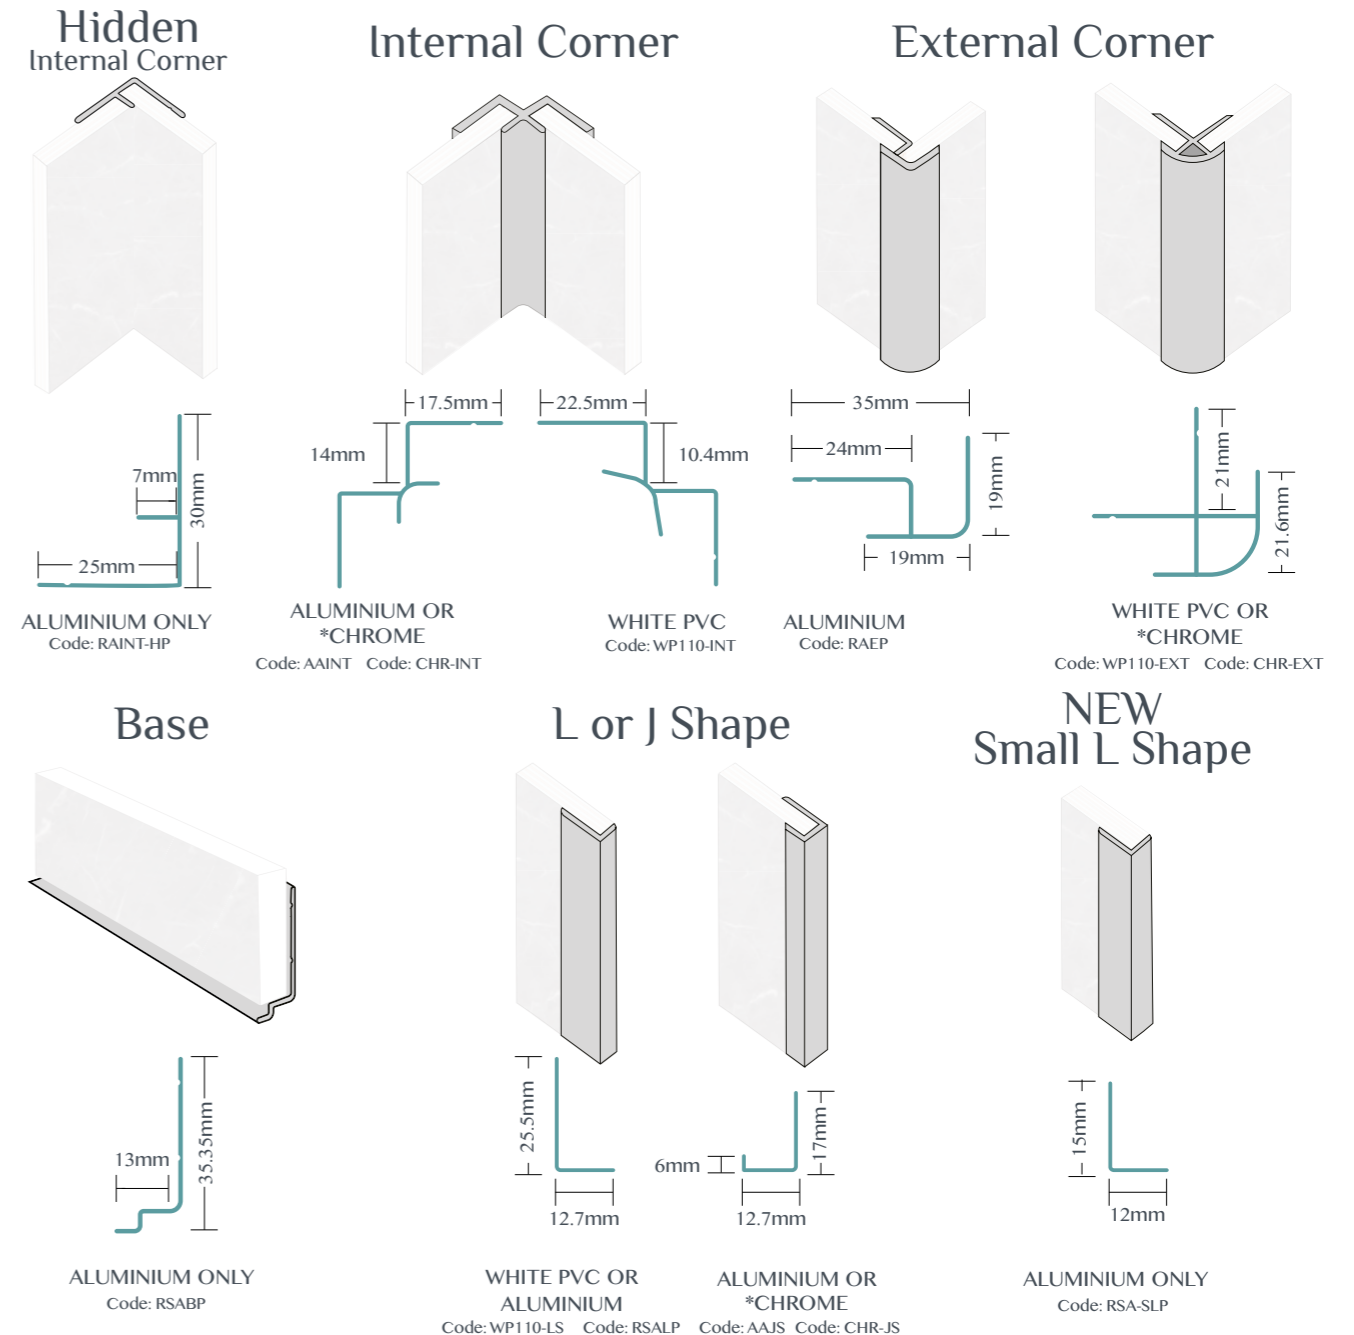

Fibo Adhesive: With high tensile strength, this hybrid polymer is the perfect adhesive for use with wall panels. 1 tube will glue approx. 3 x 600mm panels. Size 290ml.

Fibo Seal: A waterproof, hybrid polymer sealant available in either grey or white. 1 tube of sealant is enough to seal all joints on up to 4 x 600mm panels. Size 290ml.

The details matter

Use Fibo profiles (trims) to complete your perfect installation. All profiles come in 2400mm length.

NEW!
Chrome Profiles now added to our range.*

- Use a Hidden Internal Corner if you don't want to see a metal strip.
- Use a Base profile to protect the bottom edge of the panel in a shower, bath or wet room.
- To hide exposed/raw edges use either a J or L shape. The L shape is wider in appearance.
- For window reveals or boxing in, use an L shape.
- Always use Fibo Seal when joining panels together or using profiles.