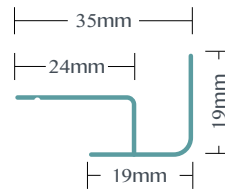

All profiles come in 2400mm length.

Hidden Internal Corner

ALUMINIUM ONLY
Code: RAIN-HP

Internal Corner

ALUMINIUM
Code: AAINT

WHITE PVC
Code: WP110-INT

External Corner

ALUMINIUM
Code: RAEP