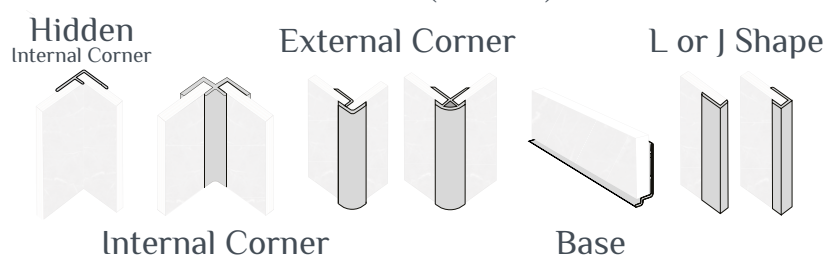

Profiles (Trims)