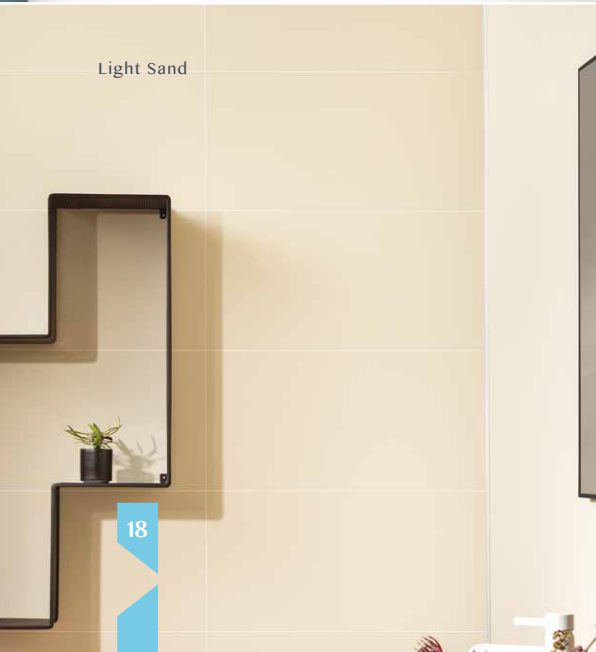

Midnight Blue

Ivory Tile

Kingston

White Silk

London

Light Sand

Contemporary Tile Effect Collection

Fibo's tiled panels are groutless, meaning there is no mould, and no mess (because they're not really tiles!) Life is too short for cleaning.