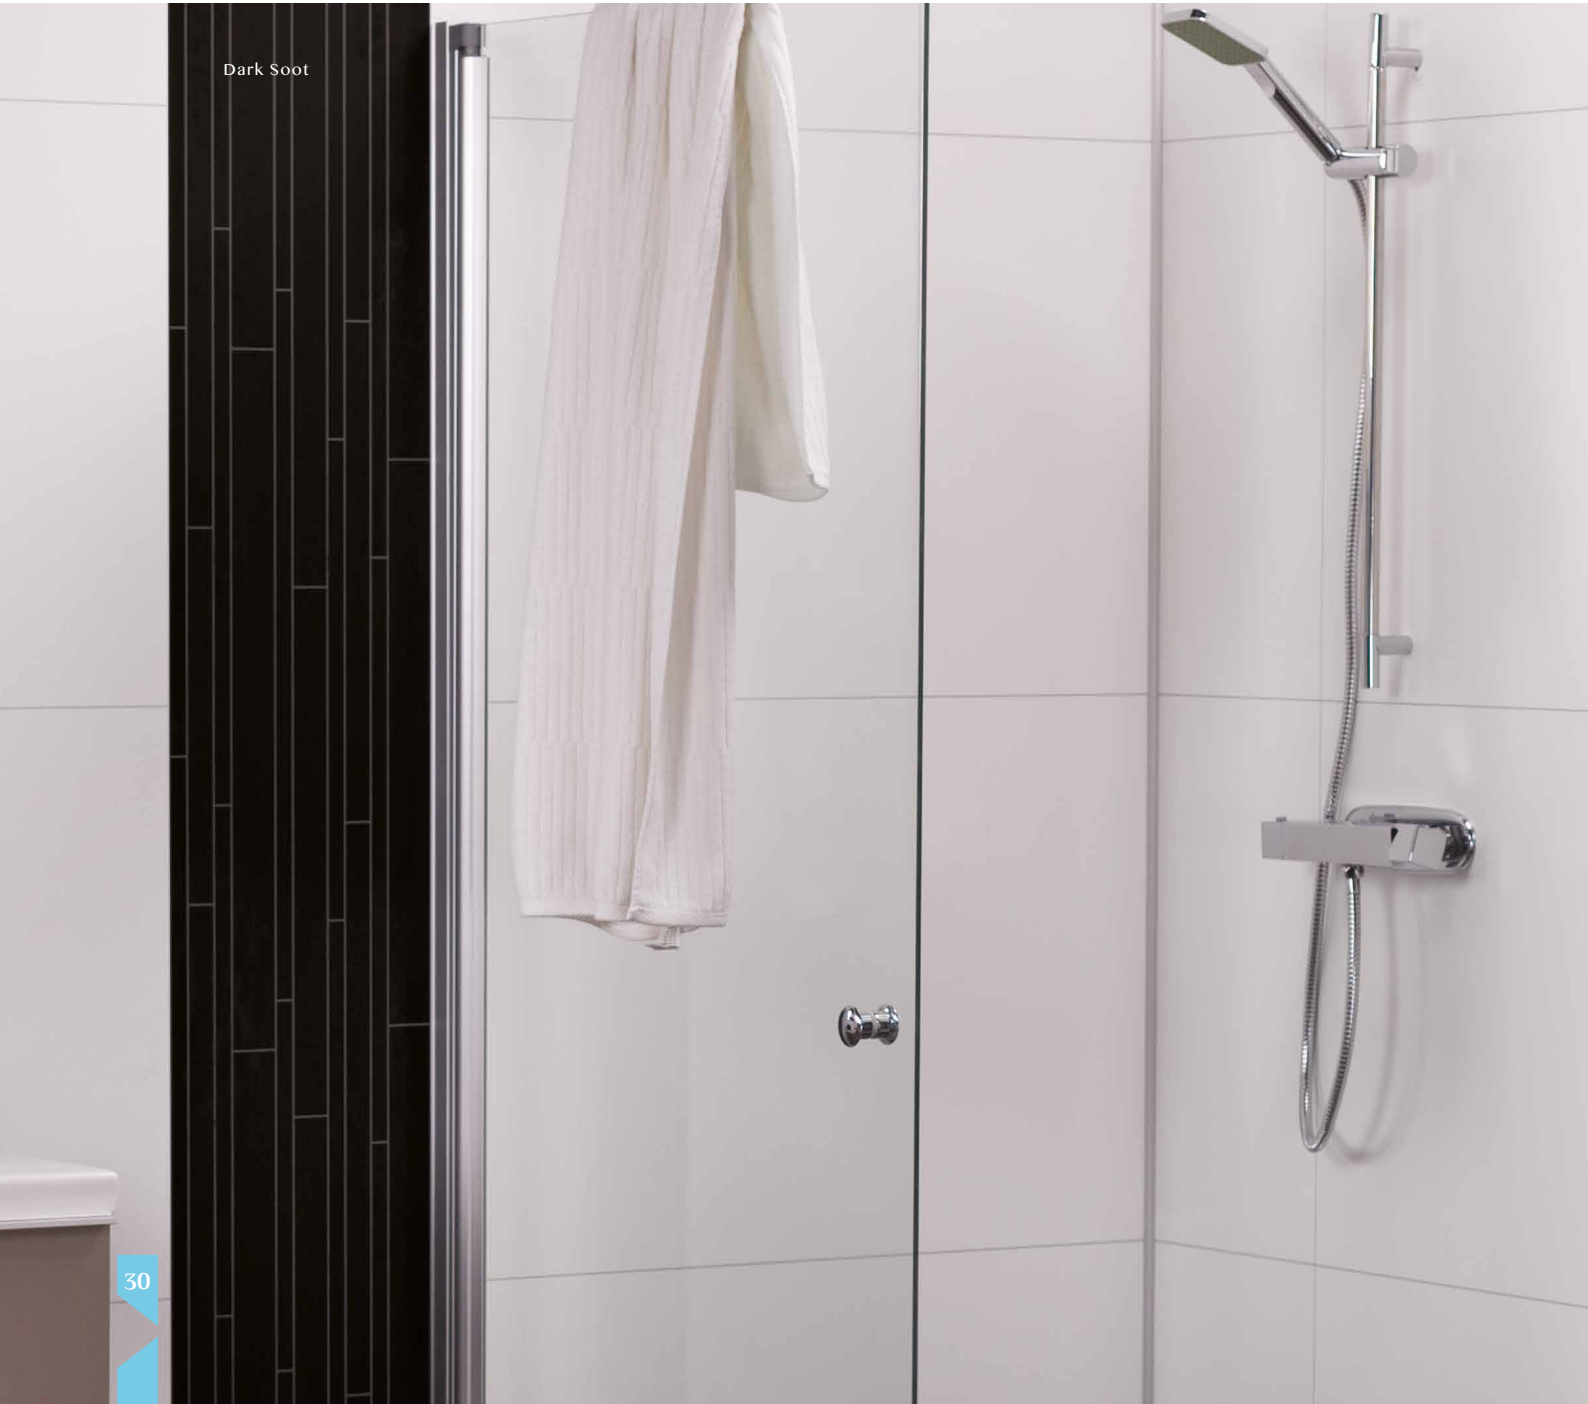

Luxury Feature Panels

Grey Concrete

Dark Soot

Luxury Feature Panels

Blend or contrast feature panels to add that touch of luxury. Go wherever your mood takes you.

White Slate

Code: 4091-ME88
Tile size: Varies