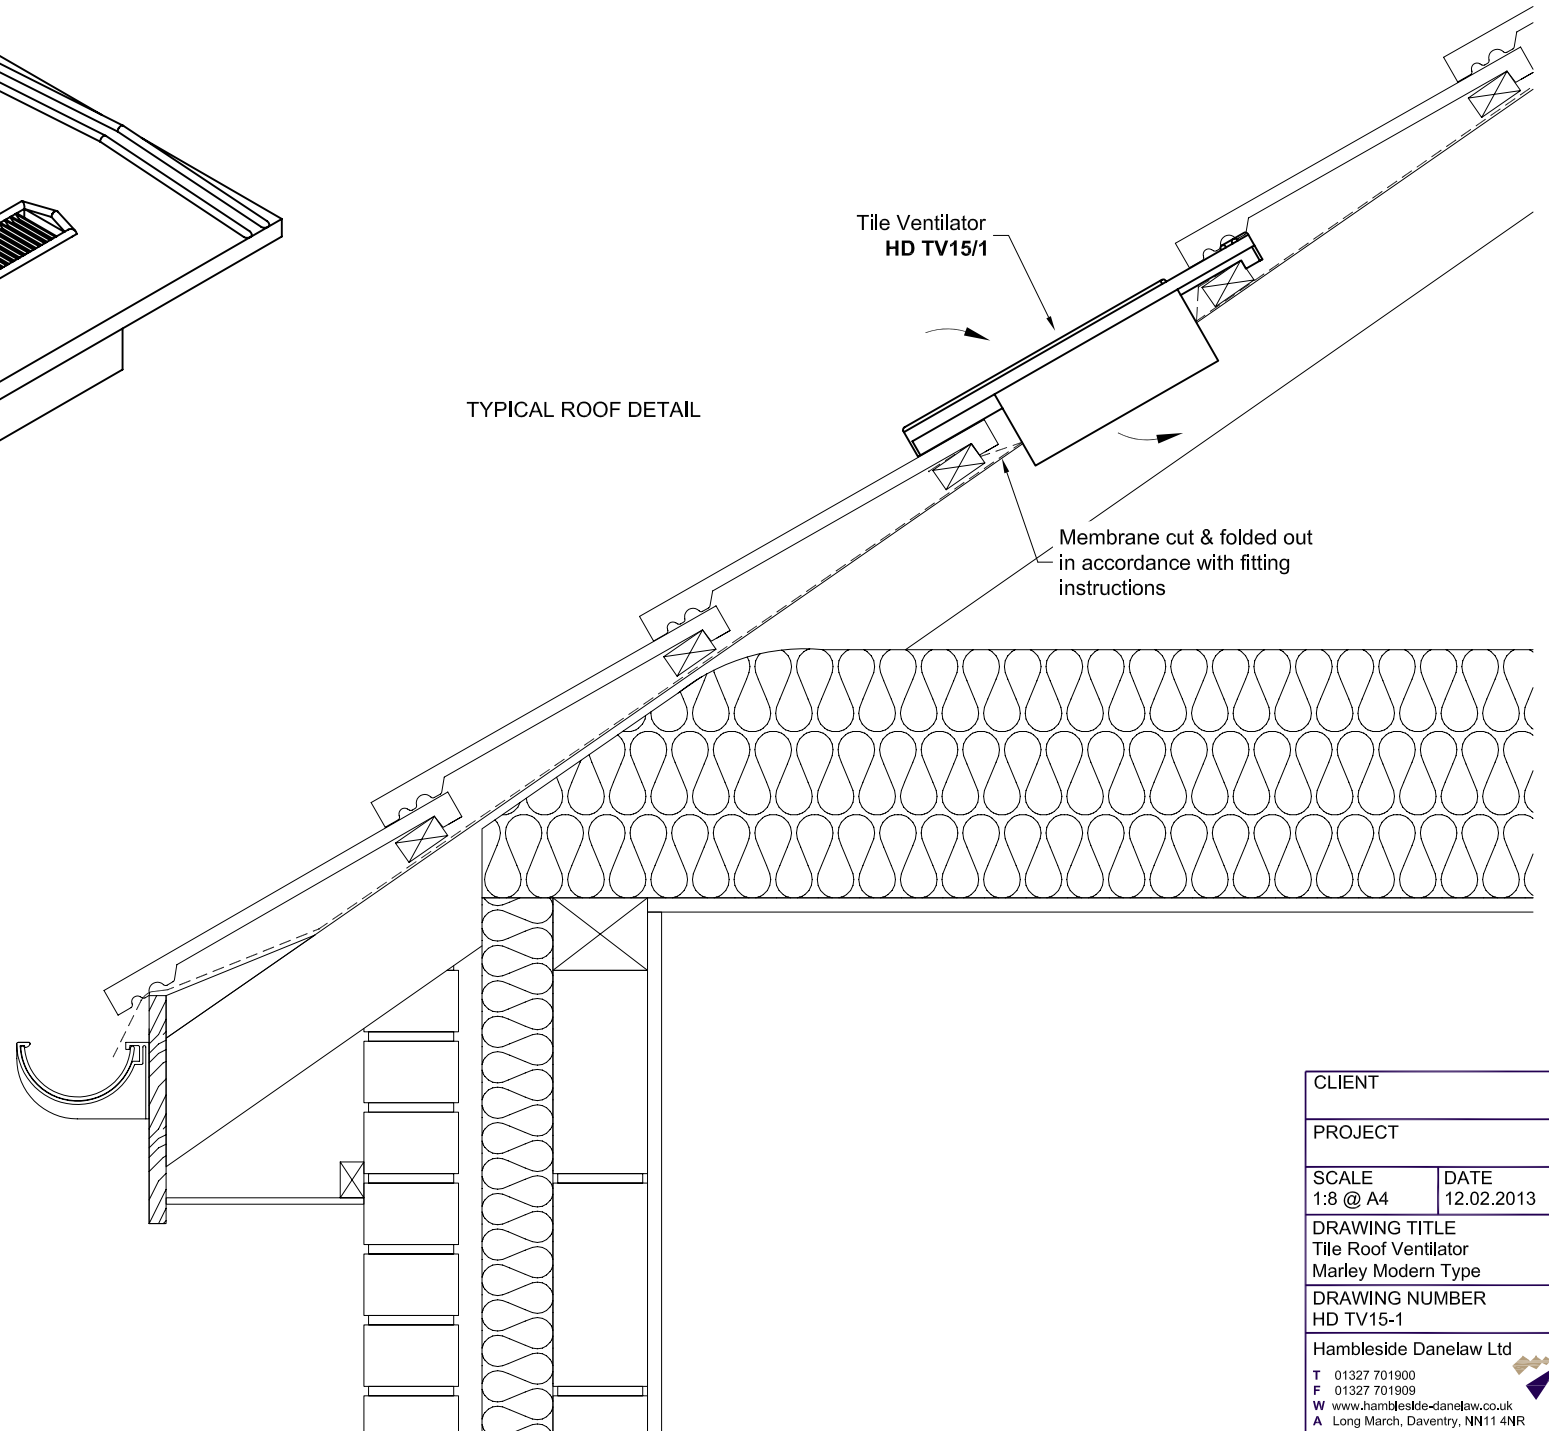

**HD TV15/1**

Tile roof ventilator for use with:

- Marley Modern & Modern Duo Type
- Redland Mini Stonewold Type
- Russell Grampian & Highland Type
- Sandtoft Calderdale Slate & Duo Calderdale Type
- Quinn Western Slate Type
- Lagan Flat Type

Airflow: 15,000mm<sup>2</sup>

**TYPICAL ROOF DETAIL**

CLIENT	
PROJECT	
SCALE 1:8 @ A4	DATE 12.02.2013
DRAWING TITLE Tile Roof Ventilator Marley Modern Type	
DRAWING NUMBER HD TV15-1	
HambleSide Danelaw Ltd	
T 01327 701900	
F 01327 701909	
W www.hambleSide-danelaw.co.uk	
A Long March, Daventry, NN11 4NR	