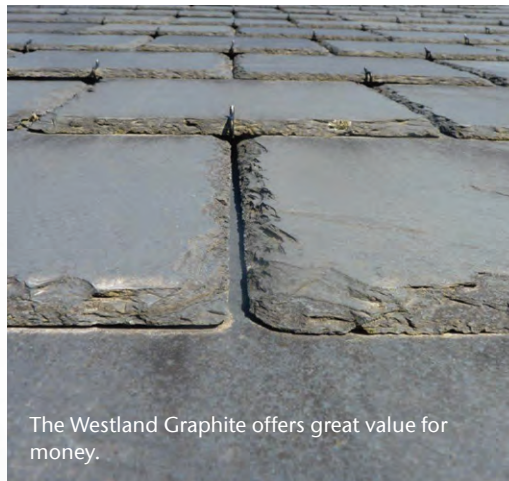

### Westland Graphite Sizes Available:

- 300x200mm
- 400x200mm
- 500x250mm
- 500x300mm
- 600x300mm

The slate comes in a prime 5-7mm thickness and where required in a 7-9mm thickness.

For any questions regarding the technical details, availability or pricing please enquire today through our extensive network of merchant stockists throughout the UK.

Did you know we also stock Fibre Cement slates, Ventilation, Hips & Ridges and Accessories, see website for more...

The Westland Graphite offers great value for money.

Beautiful dappled effect.

Enquire about pricing and availability today.