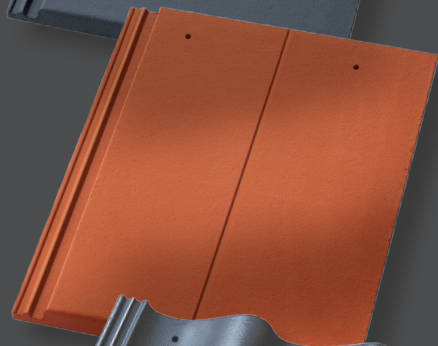

# REASONS WHY YOU SHOULD CHOOSE CREST NELSKAMP HIGH QUALITY CONCRETE ROOF TILES ...

\*PLANUM  
CONCRETE

FINISH  
**TOP ONE**

\*PLANUM DUO  
CONCRETE

FINISH  
**TOP ONE**

DOUBLE  
PANTILE  
CONCRETE

FINISH  
**TOP ONE**

DOUBLE  
ROMAN  
CONCRETE

FINISH  
**TOP ONE**

High quality micro concrete roof tiles perfect for every type of project ...

- **No availability issues**
- Low breakage
- High compressive strength
- Micro concrete technology
- Double acrylic coated
- Pore free surface
- \*Planum **Top One Finish**
- Double Pantile & Roman **Top One Finish**
- Through colour
- Excellent colour retention
- UV stable
- Ware resistance
- Low moisture absorbency
- 30 year guarantee
- Whole of roof solution/system
- EN 490/491
- Two nail holes
- Smooth surface
- Easy to lay and handle
- Low pitches of 15°
- Well packaged
- Large range of accessories
- Clipping system available
- Self ventilating ridge system
- Dry fix solutions
- Good range of colours
- Thin leading edge (\*Planum)
- Deep side interlocks
- Energy conscious production process
- Robust roof tiles