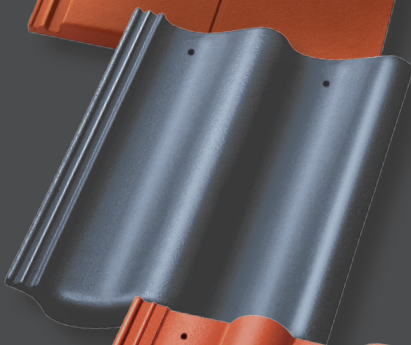

# REASONS WHY YOU SHOULD CHOOSE CREST NELSKAMP HIGH QUALITY CONCRETE ROOF TILES ...

\*PLANUM  
CONCRETE

FINISH  
**TOP ONE**

\*PLANUM DUO  
CONCRETE

FINISH  
**TOP ONE**

DOUBLE  
PANTILE  
CONCRETE

FINISH  
**TOP ONE**

DOUBLE  
ROMAN  
CONCRETE

FINISH  
**TOP ONE**

High quality micro concrete roof tiles perfect for every type of project ...

- **No availability issues**
- Low breakage
- High compressive strength
- Micro concrete technology
- Double acrylic coated
- Pore free surface
- \*Planum **Top One Finish**
- Double Pantile & Roman **Top One Finish**
- Through colour
- Excellent colour retention
- UV stable
- Ware resistance
- Low moisture absorbency
- 30 year guarantee
- Whole of roof solution/system
- EN 490/491
- Two nail holes
- Smooth surface
- Easy to lay and handle
- Low pitches of 15°
- Well packaged
- Large range of accessories
- Clipping system available
- Self ventilating ridge system
- Dry fix solutions
- Good range of colours
- Thin leading edge (\*Planum)
- Deep side interlocks
- Energy conscious production process
- Robust roof tiles