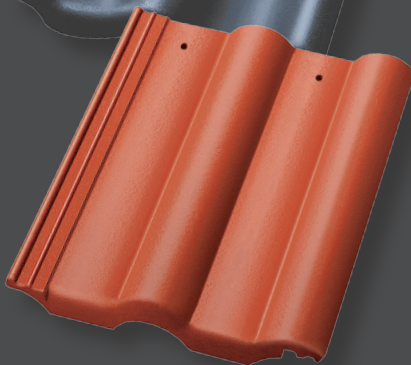

# REASONS WHY YOU SHOULD CHOOSE CREST NELSKAMP HIGH QUALITY CONCRETE ROOF TILES ...

\*PLANUM  
CONCRETE

FINISH  
**TOP ONE**

\*PLANUM DUO  
CONCRETE

FINISH  
**TOP ONE**

DOUBLE  
PANTILE  
CONCRETE

FINISH  
**TOP ONE**

DOUBLE  
ROMAN  
CONCRETE

FINISH  
**TOP ONE**

High quality micro concrete roof tiles perfect for every type of project ...

- **No availability issues**
- Low breakage
- High compressive strength
- Micro concrete technology
- Double acrylic coated
- Pore free surface
- \*Planum **Top One Finish**
- Double Pantile & Roman **Top One Finish**
- Through colour
- Excellent colour retention
- UV stable
- Ware resistance
- Low moisture absorbency
- 30 year guarantee
- Whole of roof solution/system
- EN 490/491
- Two nail holes
- Smooth surface
- Easy to lay and handle
- Low pitches of 15°
- Well packaged
- Large range of accessories
- Clipping system available
- Self ventilating ridge system
- Dry fix solutions
- Good range of colours
- Thin leading edge (\*Planum)
- Deep side interlocks
- Energy conscious production process
- Robust roof tiles