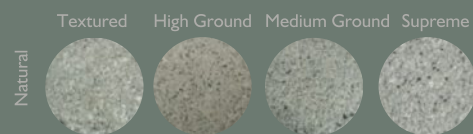

Non-slip and wear resistant, our decorative paving will add value to your home for years to come

Our decorative paving is perfect if you wish to create a more distinctive look to your home. You can choose from single or multi-coloured styles with textured or riven finishes. And, of course, you can mix and match between the two to produce a stunning overall look. You will also find a range of colours that will let your imagination come to the fore.

- ▶ Available in 4 different finishes
- ▶ Installed on various housing schemes
- ▶ Reduced carbon footprint

### Brecon Black Fleck

As the name suggests, Brecon Black Fleck is a decorative paving range that has a distinctive feature of black flecks embedded in the natural finish mould. This is a decorative paving that will subtly stand out and last for many years.

- ▶ Available in 4 different finishes
- ▶ Signature black flecks
- ▶ Highly decorative