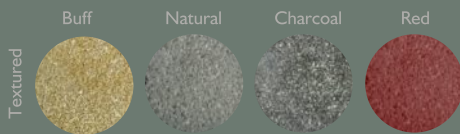

Non-slip and wear resistant, our decorative paving will add value to your home for years to come

Our decorative paving is perfect if you wish to create a more distinctive look to your home. You can choose from single or multi-coloured styles with textured or riven finishes. And, of course, you can mix and match between the two to produce a stunning overall look. You will also find a range of colours that will let your imagination come to the fore.

### Brecon Black Fleck

As the name suggests, Brecon Black Fleck is a decorative paving range that has a distinctive feature of black flecks embedded in the natural finish mould. This is a decorative paving that will subtly stand out and last for many years.

- ▶ Available in 4 different finishes
- ▶ Signature black flecks
- ▶ Highly decorative

### Classic

As the name suggests, Classic is a decorative paving range that has a distinctive, lasting appeal. The traditionally styled riven textured finish is available in three colours: natural, buff and charcoal. This is a decorative paving that will attract admiring glances for many years.