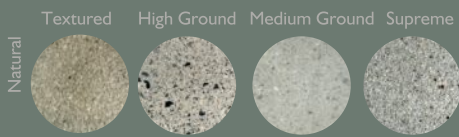

Saron

Saron decorative paving is manufactured from the finest Welsh aggregates that provide it with the natural strength and durability. It is both long lasting and elegant with its signature being the subtle textured finish. Ideal for both contemporary and traditional home owners.

- Available in 4 different finishes
- Suitable for both contemporary and conservation areas
- Signature textured surface