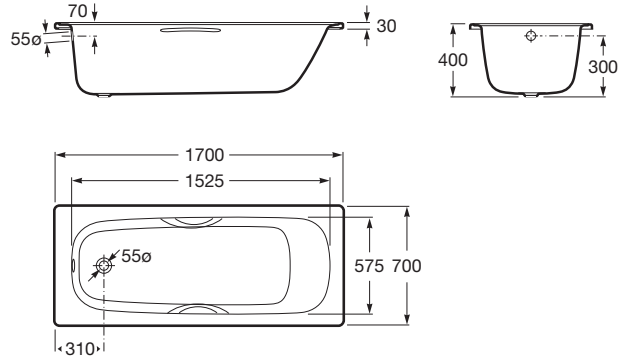

CARLA

Rectangular steel bath with anti-slip base

DIMENSIONS

Length 1700 mm  
 Width 700 mm  
 Height 400 mm

COLOURS AND FINISHES

00 White

TECHNICAL DRAWINGS

FEATURES

- Anti-slip type: Added
- Capacity (people): 1
- Drain: Not included
- Installation legs: Optional legs
- Installation type: Drop-in
- Shape: Rectangular
- Taphole configuration: 2 tapholes (diameter 36mm)
- Water capacity to overflow (l): 195