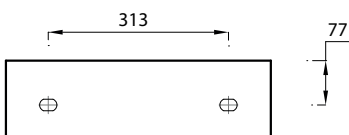

All dimensions are approximate and subject to normal ceramic variation. Although every effort is made not to change the above product specification, Lecico reserve the right to do so without prior notification if necessary. *Against manufacturers defects. Full information on guarantees available upon request.