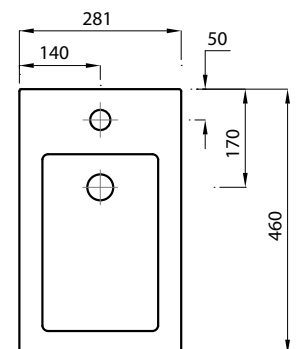

ATLAS PROFESSIONAL COLLECTION

FREE STANDING BOWL 28CM

RECTANGLE 1TH

Product Code	FSBVWB28
Weight (Kg)	11.3
Material	Fireclay
Tap holes	1
Fixings	Fixing bolts - FBWB
Extras	Bottle trap - BOTRAPCH / Waste - TPOPRNEW

Key features:

- CE Compliant
- Internal overflow
- Fixing holes in back edge for wall mounting
- Right-hand tap hole only
- Lifetime ceramic guarantee*

Description:

A contemporary square basin that is perfect for cloakrooms and mounting on workshops or directly to the wall. This compact basin is designed for a back to wall use only.

All dimensions are approximate and subject to normal ceramic variation. Although every effort is made not to change the above product specification, Lecico reserve the right to do so without prior notification if necessary. *Against manufacturers defects. Full information on guarantees available upon request.