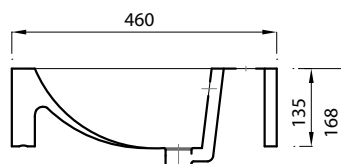

ATLAS PROFESSIONAL COLLECTION

FREE STANDING BOWL 28CM

RECTANGLE 1TH

Product Code	FSBVWB28
Weight (Kg)	11.3
Material	Fireclay
Tap holes	1
Fixings	Fixing bolts - FBWB
Extras	Bottle trap - BOTRAPCH / Waste - TPOPRNEW

Key features:

- CE Compliant
- Internal overflow
- Fixing holes in back edge for wall mounting
- Right-hand tap hole only
- Lifetime ceramic guarantee*

Description:

A contemporary square basin that is perfect for cloakrooms and mounting on workshops or directly to the wall. This compact basin is designed for a back to wall use only.

All dimensions are approximate and subject to normal ceramic variation. Although every effort is made not to change the above product specification, Lecico reserve the right to do so without prior notification if necessary. *Against manufacturers defects. Full information on guarantees available upon request.