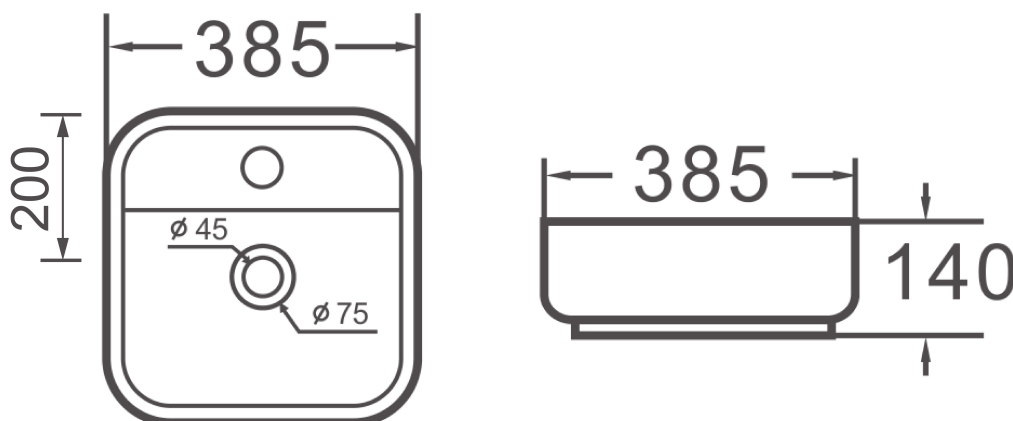

LAYLA SQUARE FREE STANDING BOWL 385MM

Product Code	LAYFSB385PSQ
Weight (Kg)	11
Material	Vitreous China
Tap holes	1
Extras	Bottle trap - BOTRAPCH / Waste - TPOPUNS

Key features:

- UKCA compliant
- Square design
- Lifetime ceramic guarantee*
- Small profile
- No overflow

Description

Featuring a modern square shape, this basin is designed to be mounted on a countertop or furniture. It's modest profile makes it the ideal choice for smaller bathrooms looking for a stylish touch.