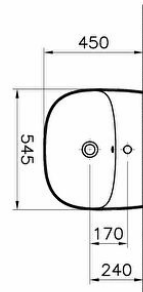

### Technical specifications

<b>Colour</b>	White
<b>Height</b>	160
<b>Width</b>	545
<b>Depth</b>	450
<b>Designer</b>	Michael Stein
<b>Finish</b>	Hygiene
<b>Material</b>	Hygiene

<b>Overflow Hole</b>	With Overflow
<b>Certificate</b>	CE
<b>Body Material</b>	VC- Vitreous China
<b>Marketing Measure (cm)</b>	55X45 CM
<b>Overflow Hole Detail</b>	With Overflow
<b>Tap Hole Options</b>	Single Tap Hole
<b>Ceramic Sanitaryware</b>	
<b>Guarantee</b>	10

## 2A technical drawing

**Technical specifications**

**Colour:** White **Height:** 160 **Width:** 545 **Depth:** 450 **Designer:** Michael Stein **Finish:** Hygiene **Material:** Hygiene **Overflow Hole:** With Overflow **Certificate:** CE **Body Material:** VC- Vitreous China **Marketing Measure (cm):** 55X45 CM **Overflow Hole Detail:** With Overflow **Tap Hole Options Ceramic Sanitaryware:** Single Tap Hole **Guarantee:** 10 **Drainer:** Not included **Syphon:** Syphon Not Included