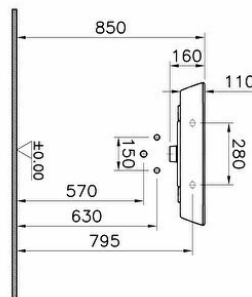

### Technical specifications

<b>Colour</b>	White
<b>Height</b>	160
<b>Width</b>	545
<b>Depth</b>	450
<b>Designer</b>	Michael Stein
<b>Finish</b>	Hygiene
<b>Material</b>	Hygiene

<b>Overflow Hole</b>	With Overflow
<b>Certificate</b>	CE
<b>Body Material</b>	VC- Vitreous China
<b>Marketing Measure (cm)</b>	55X45 CM
<b>Overflow Hole Detail</b>	With Overflow
<b>Tap Hole Options</b>	Single Tap Hole
<b>Ceramic Sanitaryware</b>	
<b>Guarantee</b>	10

## 2A technical drawing

**Technical specifications**

**Colour:** White **Height:** 160 **Width:** 545 **Depth:** 450 **Designer:** Michael Stein **Finish:** Hygiene **Material:** Hygiene **Overflow Hole:** With Overflow **Certificate:** CE **Body Material:** VC- Vitreous China **Marketing Measure (cm):** 55X45 CM **Overflow Hole Detail:** With Overflow **Tap Hole Options Ceramic Sanitaryware:** Single Tap Hole **Guarantee:** 10 **Drainer:** Not included **Syphon:** Syphon Not Included