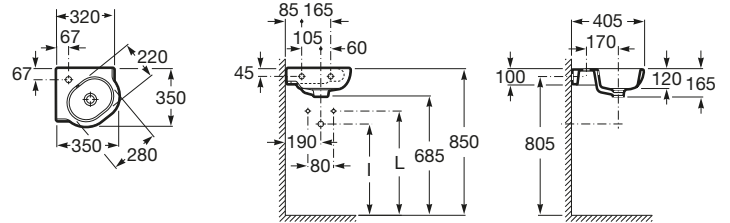

MERIDIAN-N

Wall-hung vitreous china basin

DIMENSIONS

Length	350 mm
Width	350 mm
Height	165 mm

COLOURS AND FINISHES

00 White

TECHNICAL DRAWINGS

FEATURES

- Bowl position: Central
- Corner basin
- Fixing kit: Included
- Installation type: Wall-hung
- Material: Vitreous china
- Shape: Corner
- Small(washbasin)
- Taphole configuration: 1 taphole in the middle
- Trap: Not included
- Waste: Not included

COMPATIBLE WITH

1 1/4" waste for basin / bidet with overflow and automatic plug

505400000

1 1/4" outlet connector for basin. 300 Pipe

506403110

Click-clack universal waste. Chromed plug Ø 65

505401000

Click-clack universal waste. Vitreous plug Ø 65

505401100

1 1/4" outlet connector for basin. 250 Pipe

506401614

Meridian-N

One single concept for a thousand solutions. One single concept to fulfil any need. The most versatile and global range.

INSTALLATION AND USER MANUALS