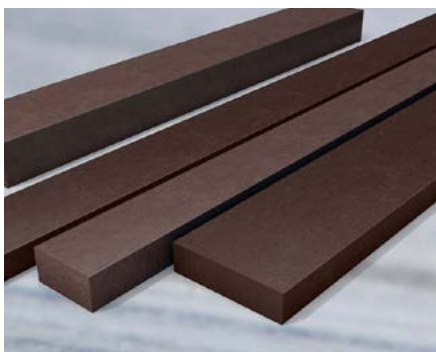

*When installed in accordance with the manufacturers recommendations.