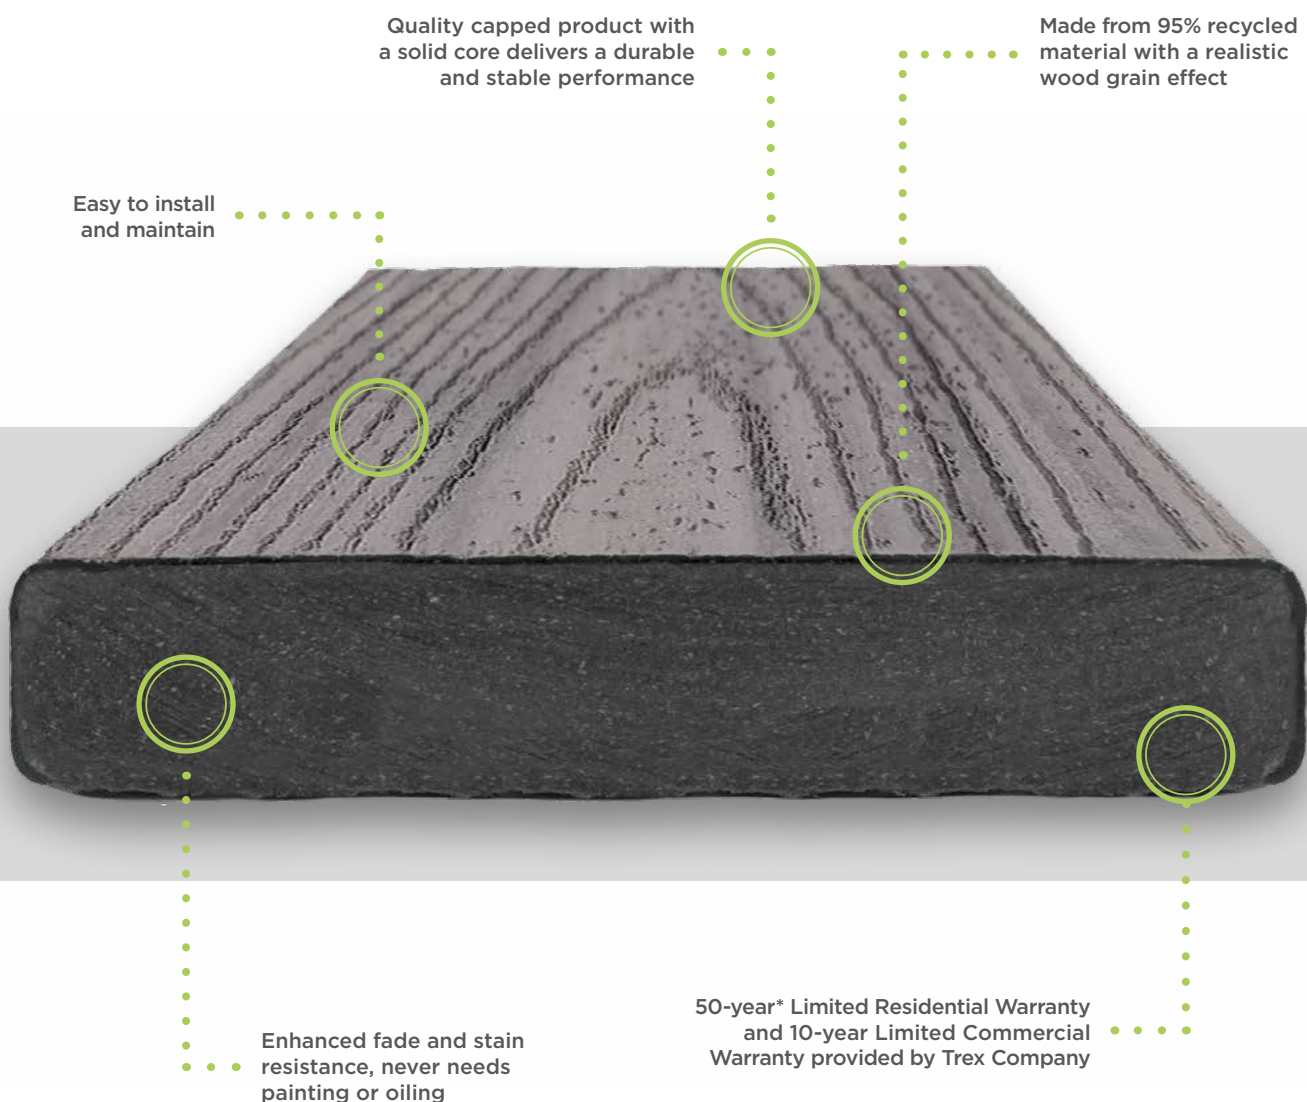

The secret is in the shell

Won't fade or stain, rot or split

Trex composite decking seamlessly combines form and function, offering a low maintenance yet high performance solution. With our flagship Transcend range featuring a 50-year limited residential warranty for added peace of mind, you can enjoy your deck for many years to come – even with minimal maintenance.

Trex LIMITED RESIDENTIAL 50 YEAR + 25 YEAR WARRANTY FADE & STAIN WARRANTY	Trex LIMITED COMMERCIAL 10 YEAR + 10 YEAR WARRANTY FADE & STAIN WARRANTY

*Trex® decking comes complete with a Trex limited warranty. This limited warranty is supported directly by Trex Company LLC and covers the product for 50 years (Transcend) and 25 years (Enhance) if used in a residential space, and 10 years in a commercial setting. Terms and conditions apply and these can be found in the Trex warranty document. Please contact us for full details.