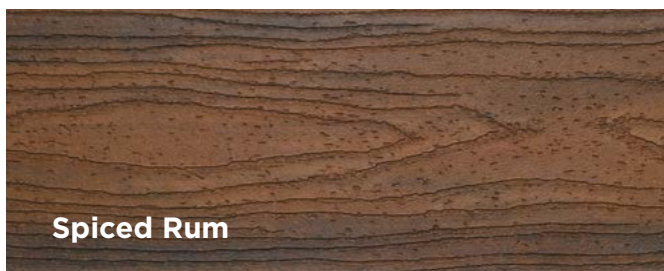

A range for every budget

Your dream deck made real

Trex Transcend®

Elevated aesthetics paired with the highest level of performance. [Page 10](#)