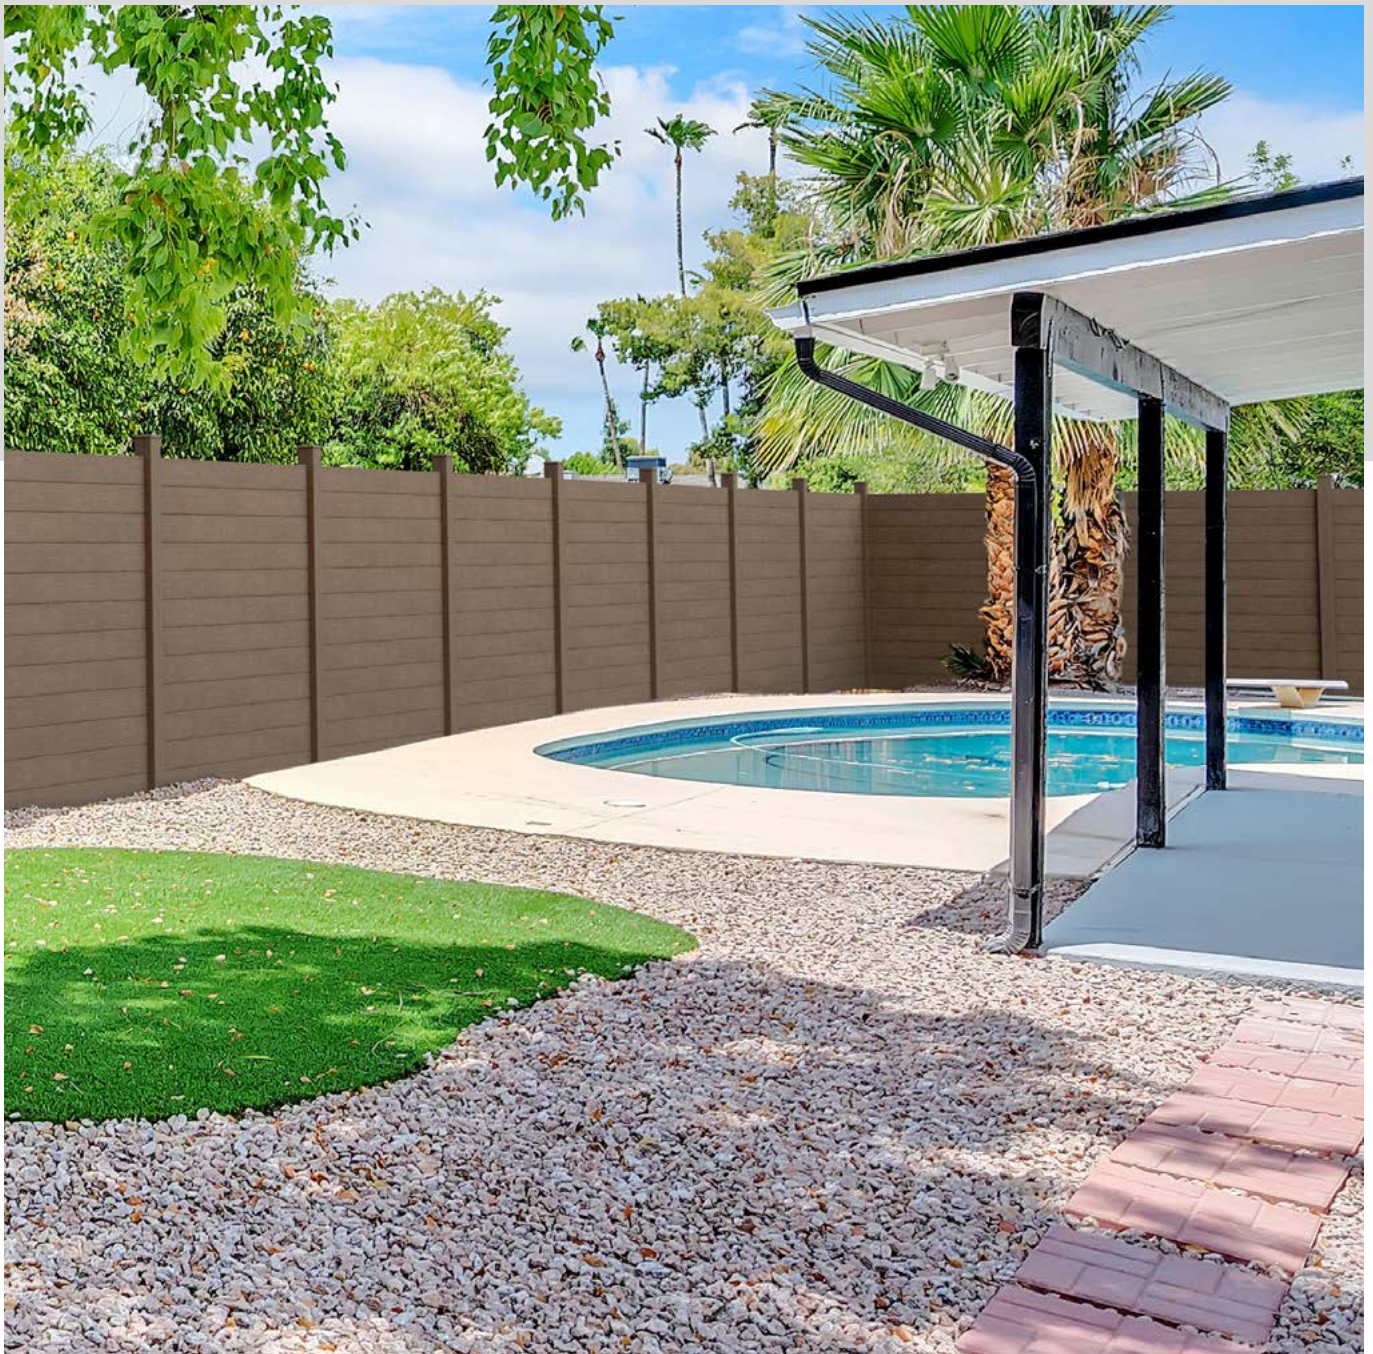

Smoke

Stone

Amber

Anthracite

ArborFence composite fencing

Low maintenance exterior fencing

Combining an attractive finish with 95 per cent recycled wood and plastic material, ArborFence is low maintenance yet long lasting, and offers the ideal solution for high quality exterior fencing.