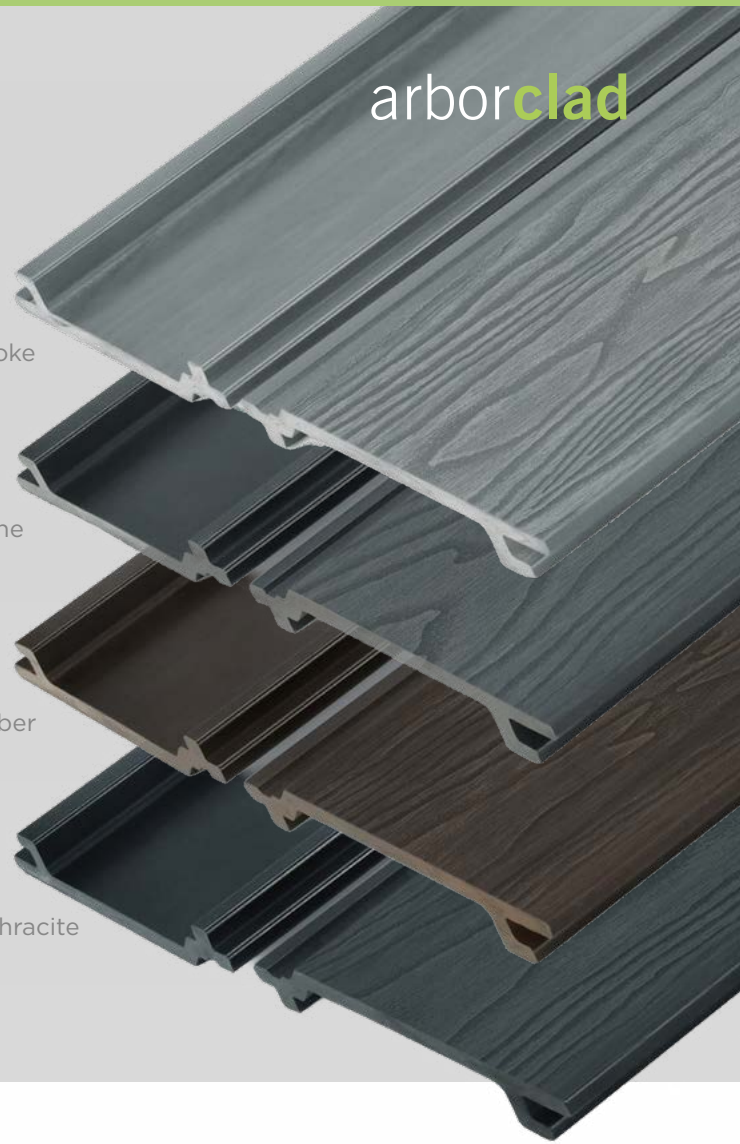

Colours are as accurate as the print process will allow. Actual colours may vary from photos and variations may exist between individual boards. **Please view a sample before placing an order.**

*Manufacturer warranty is subject to terms and conditions, contact us for full details.

Smoke

Stone

Amber

Anthracite

ArborFence composite fencing

Low maintenance exterior fencing

Combining an attractive finish with 95 per cent recycled wood and plastic material, ArborFence is low maintenance yet long lasting, and offers the ideal solution for high quality exterior fencing.