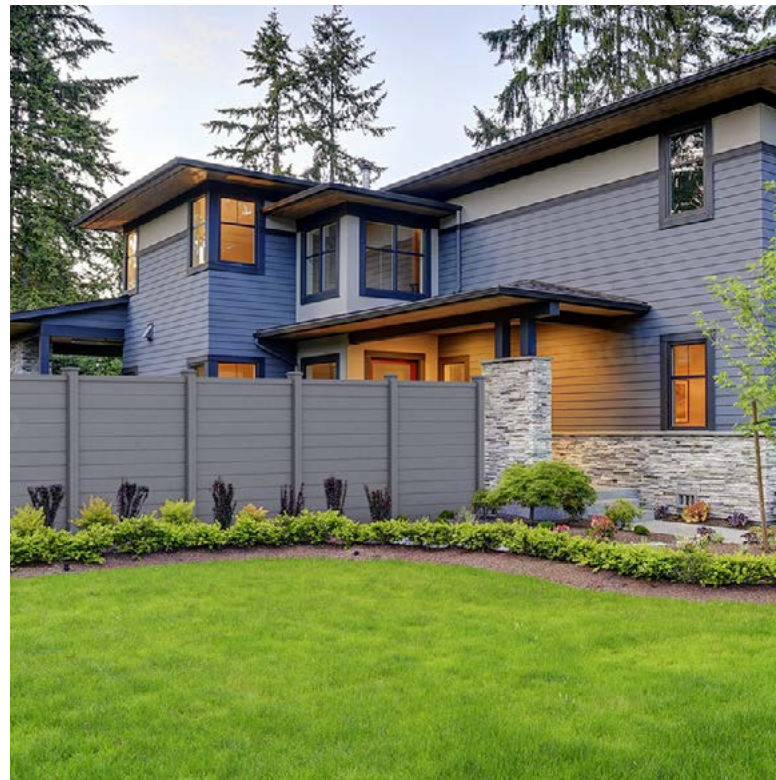

Combining an attractive finish with 95 per cent recycled wood and plastic material, ArborFence is low maintenance yet long lasting, and offers the ideal solution for high quality exterior fencing.

- Never needs to be sealed, stained or painted
- Splinter free and crack resistant
- Weather-resistant
- Outperforms wood alternatives on fade resistance
- No issues with warping
- No need to maintain or replace
- 15 year residential warranty*

Colours are as accurate as the print process will allow. Actual colours may vary from photos and variations may exist between individual boards. **Please view a sample before placing an order.**

*Manufacturer warranty is subject to terms and conditions, contact us for full details.

Dark Brown

Light Grey

Dark Grey