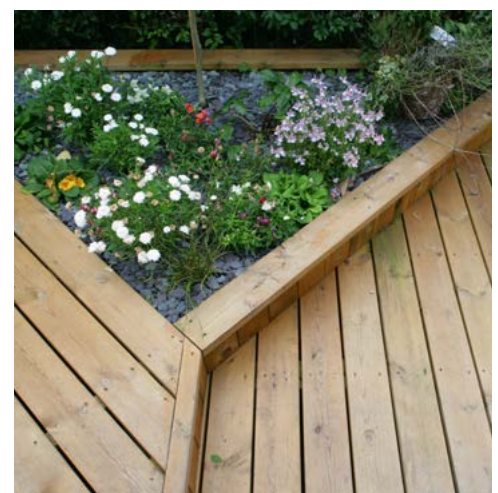

SPECIFICATION | Timber decking

For more information on the products shown below please see pages [32-35](#)

	PRODUCT	LENGTH	STANDARD DIMENSIONS	FINISHED DIMENSIONS	QUANTITY	PRODUCT CODE
	Treated Grooved and Reeded Reversible Board	3m	38mm x 125mm	33mm x 120mm	207	go38125RED30
		3.6m	38mm x 125mm	33mm x 120mm	207	go38125RED36
		4.2m	38mm x 125mm	33mm x 120mm	207	go38125RED42
		4.8m	38mm x 125mm	33mm x 120mm	207	go38125RED48
	Thinline Enhanced Grip Grooved Deck Board	-	38mm x 125mm	28mm x 120mm	1	mrg032125AGG2
	Enhanced Grip Grooved Deck Board	-	38mm x 125mm	33mm x 120mm	1	mrg038125AGG2
	Contemporary 4 Smooth Rail/Smooth Deck Board	3.6m	38mm x 100mm	33mm x 94mm	4	g038100TR36
		4.8m	38mm x 100mm	33mm x 94mm	4	g038100TR48
	Contemporary 6 Smooth Rail/Smooth Deck Board	3.6m	38mm x 150mm	33mm x 145mm	4	g038150TR36
		4.8m	38mm x 150mm	33mm x 145mm	4	g038150TR48
	Treated Planed Support Post	2.4m	100mm x 100mm	94mm x 94mm	1	mrg100100TP24
	Treated Utility Rail	3.6m	32mm x 66mm	32mm x 66mm	40	g032066TR36
	Treated Utility Rail	3.6m	45mm x 70mm	45mm x 70mm	20	g045070TR36
	Treated Fillet	-	15mm x 41mm	15mm x 41mm	1	g015041TFR