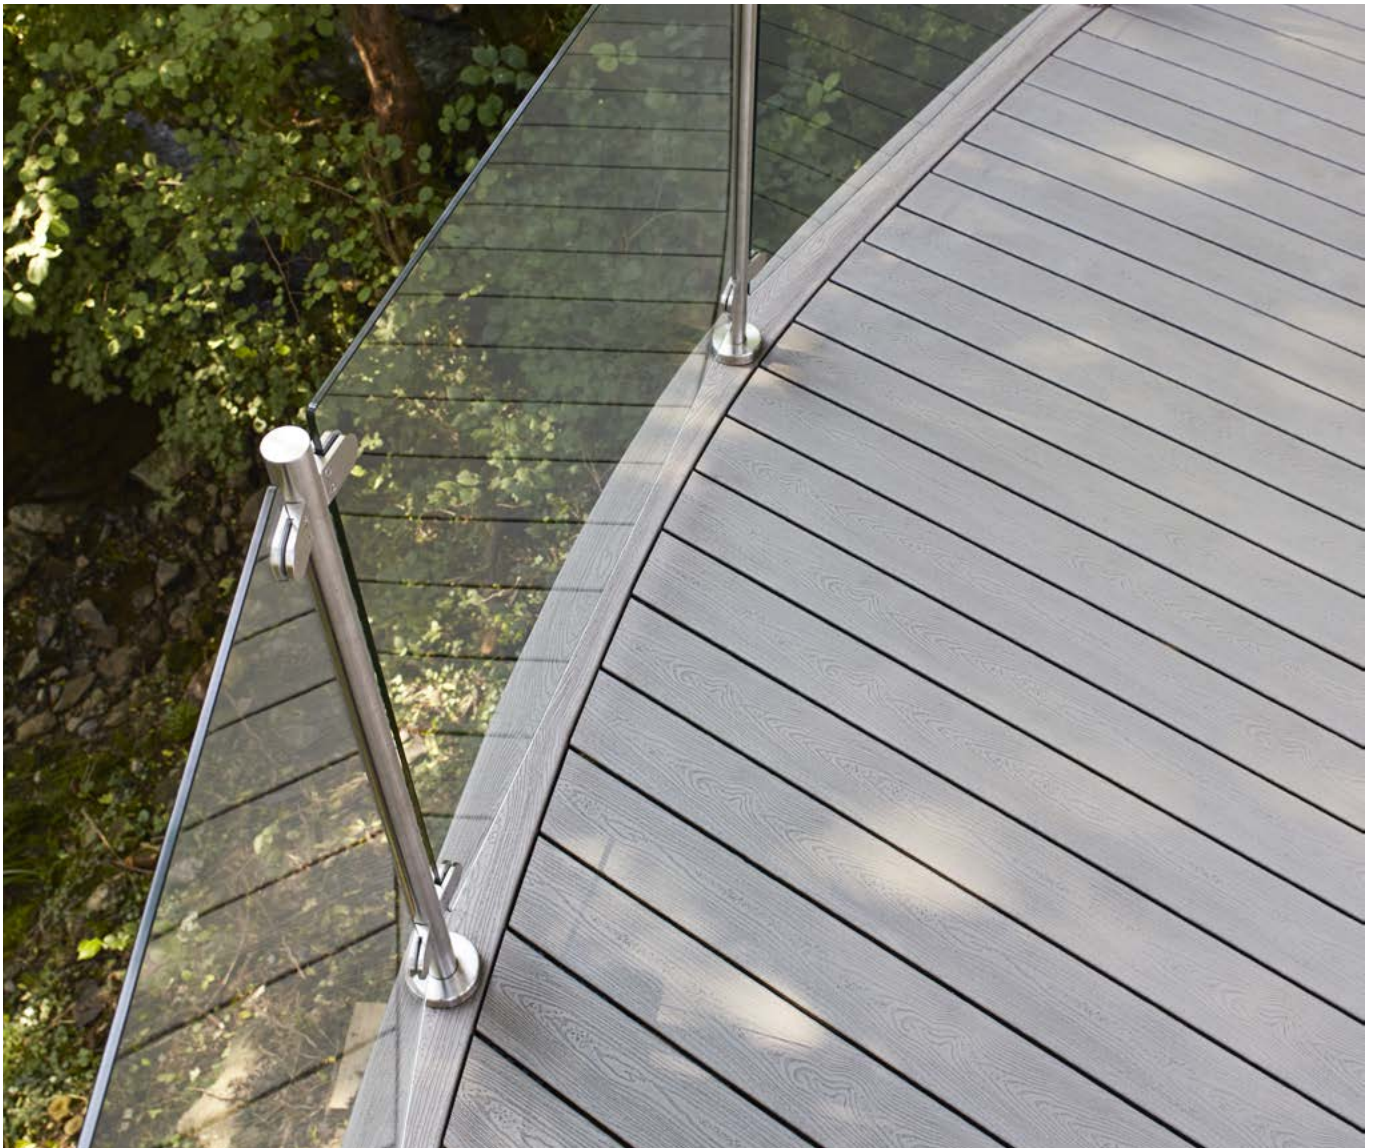

Stainless steel and glass railing system

A true design statement

Timeless design combined with contemporary clean lines. The ideal ArborRail choice when you want to make a statement.

- **Functionality, quality and style**
- **Quick and easy to install**
- **Suitable for indoor and outdoor use**
- **Almost unlimited options**