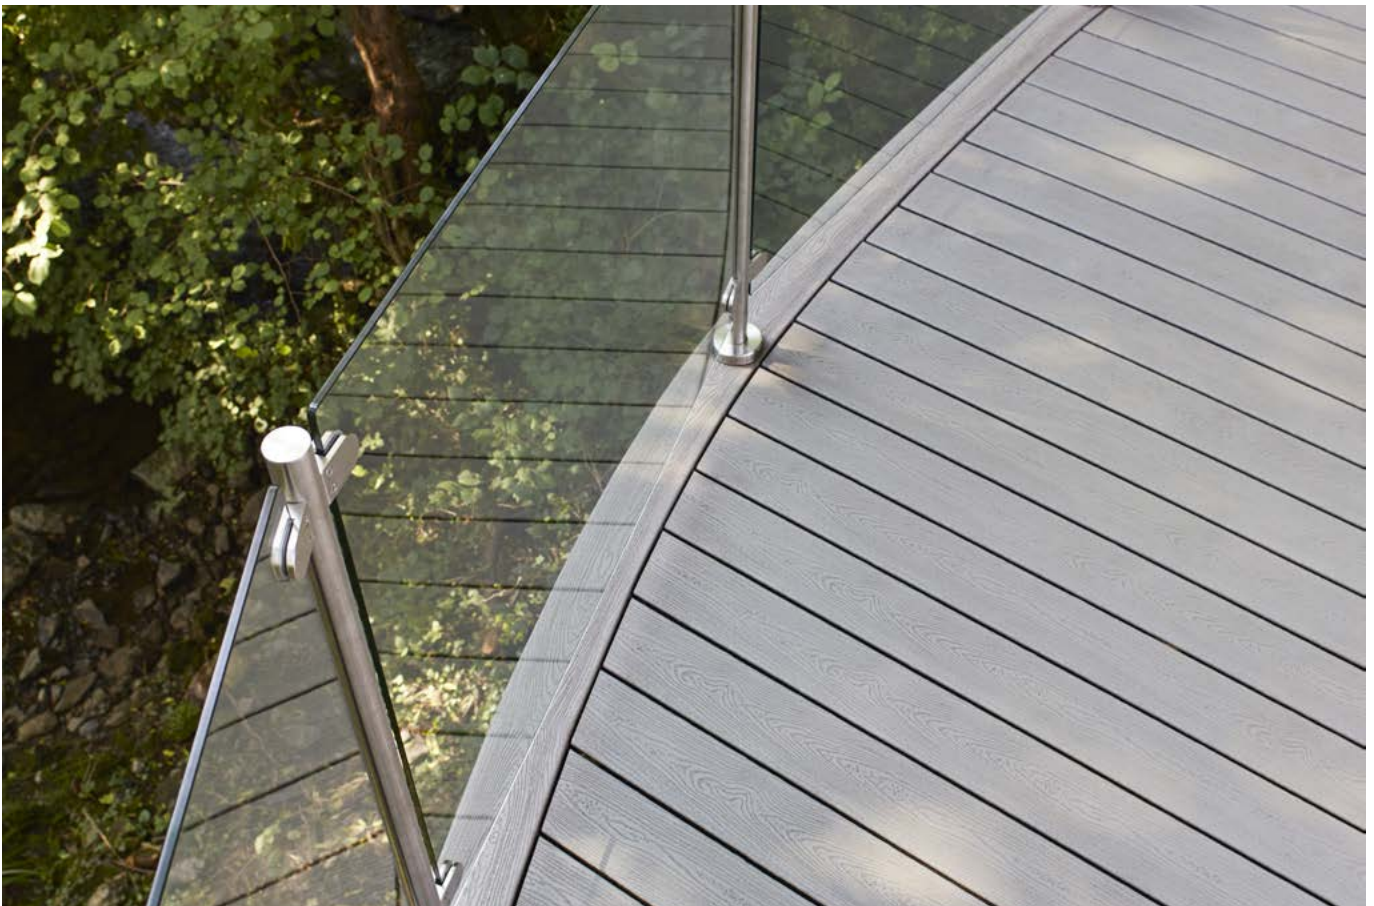

ARBORRAIL STAINLESS STEEL & GLASS RAILING SYSTEM

Timeless design combined with contemporary clean lines. The ideal ArborRail choice when you want to make a statement.

- **Functionality, quality and style**
- **Quick and easy to install**
- **Suitable for indoor and outdoor use**
- **Almost unlimited options**