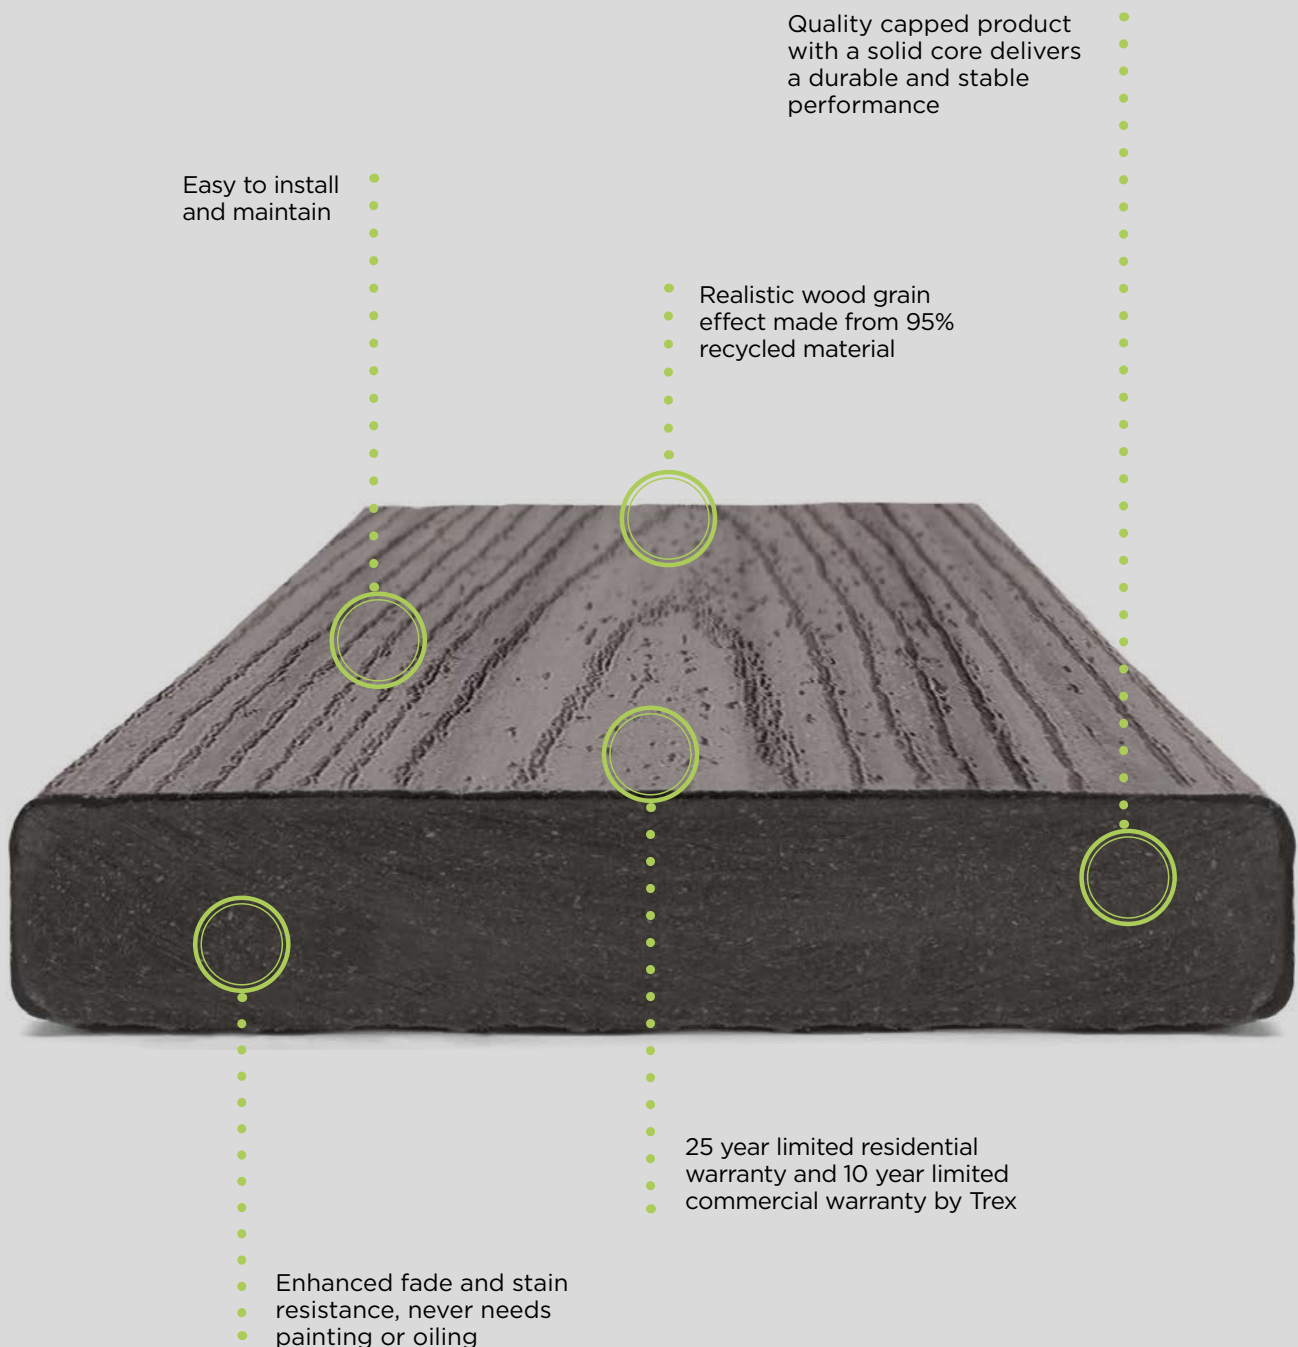

Looks good, performs better

Trex decking's realistic wood-grain pattern and contemporary colours create a premium, ageless look that leaves other composites in the dust. Rich, fade-resistant colours mimic the look of natural timber with none of the associated upkeep.

Manufactured using a nine-element formulation, the shell is three times thicker than the industry standard and gives the appearance of natural wood, thanks to its low-sheen finish.

The Trex shell wraps the core on three sides, providing ultimate wear and tear protection while allowing the board to breathe. Trex performs just as good as it looks and will not crack or break.