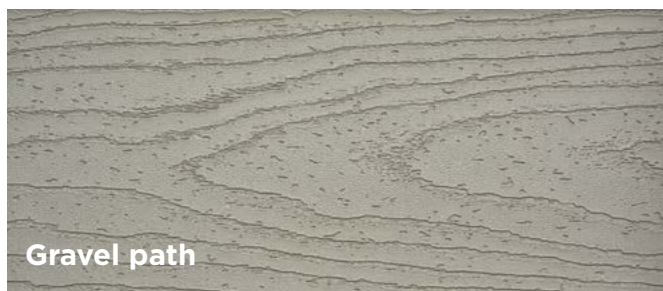

A RANGE FOR EVERY BUDGET

Your dream deck made real

Trex Transcend®

Elevated aesthetics paired with the highest level of performance. [page 12](#)