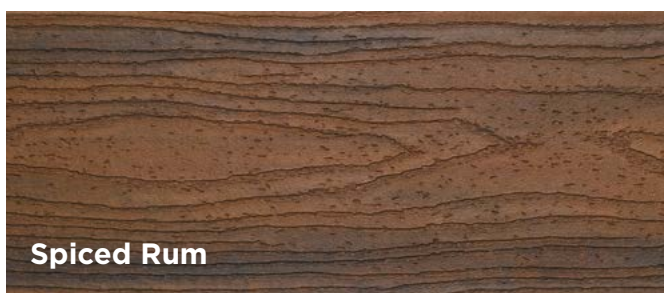

A RANGE FOR EVERY BUDGET

Your dream deck made real

Trex Transcend®

Elevated aesthetics paired with the highest level of performance. [page 12](#)