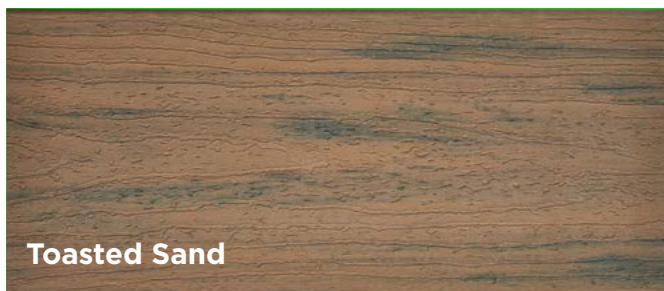

Rocky Harbor

Foggy Wharf

Toasted Sand

Calm Water

Trex Enhance[®] Basics

Priced to put the pressure on timber decking. [page 30](#)

Saddle

Clam Shell