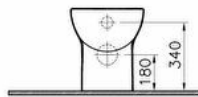

Name	S20 Floorstanding WC
Collection	S20
Height (mm)	400
Width (mm)	360
Depth (mm)	540
Color	White
Designer	Noa
Certificate	CE, WEL, Watermark
Brand	VitrA
Finish	Hygiene
Bidet pipe access	Without bidet pipe

Product code: 5520L003-0075

Description

All drawings contain the necessary measurements which are subject to standard tolerances.

For exact measurements, in particular for customized installation scenarios, it can only be taken from the finished ceramic product.