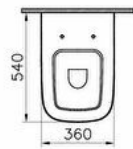

Name	S20 Floorstanding WC
Collection	S20
Height (mm)	400
Width (mm)	360
Depth (mm)	540
Color	White
Designer	Noa
Certificate	CE, WEL, Watermark
Brand	VitrA
Finish	Hygiene
Bidet pipe access	Without bidet pipe

Product code: 5520L003-0075

Description

All drawings contain the necessary measurements which are subject to standard tolerances.

For exact measurements, in particular for customized installation scenarios, it can only be taken from the finished ceramic product.