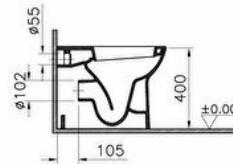

Name	S20 Floorstanding WC
Collection	S20
Height (mm)	400
Width (mm)	360
Depth (mm)	540
Color	White
Designer	Noa
Certificate	CE, WEL, Watermark
Brand	VitrA
Finish	Hygiene
Bidet pipe access	Without bidet pipe

Product code: 5520L003-0075

Description

All drawings contain the necessary measurements which are subject to standard tolerances.

For exact measurements, in particular for customized installation scenarios, it can only be taken from the finished ceramic product.