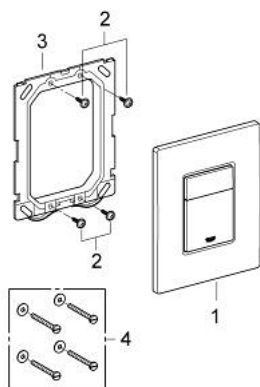

### PRODUCT DESCRIPTION

- Colour: Chrome
- for dual flush or start & stop actuation
- for pneumatic drop valve AV1
- for vertical and horizontal installation
- GROHE Long-Life finish
- GROHE Water Saving - Less water, perfect flow
  
- for combination with Rapid SL 1.13 m with GD 2 cistern
  
- for use with Rapid SLX please order shaft 66 791 000 (sold separately)

### SPARE PARTS, February 2010 – now

1: Top plate with push button (Spare part-nr. 42371000)

2: Screw (Spare part-nr. 6636200M)

3: Frame (Spare part-nr. 43207000)

4: Fixing set (Spare part-nr. 4308500M)\*