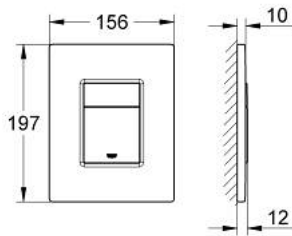

### PRODUCT DESCRIPTION

- Colour: Chrome
- for dual flush or start & stop actuation
- for pneumatic drop valve AV1
- for vertical and horizontal installation
- GROHE Long-Life finish
- GROHE Water Saving - Less water, perfect flow
  
- for combination with Rapid SL 1.13 m with GD 2 cistern
  
- for use with Rapid SLX please order shaft 66 791 000 (sold separately)

### SPARE PARTS, February 2010 – now

1: Top plate with push button (Spare part-nr. 42371000)

2: Screw (Spare part-nr. 6636200M)

3: Frame (Spare part-nr. 43207000)

4: Fixing set (Spare part-nr. 4308500M)\*