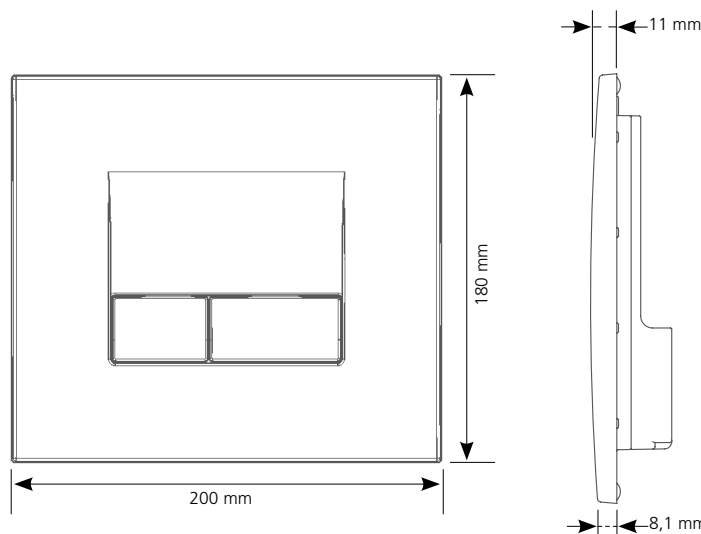

SMARTY FLUSH PLATE GLOSS CHROME

Product Code	FRPLATESIAM
Colour	Gloss Chrome Finish
Weight (Kg)	1
Cistern fittings included	No
Material	Aluminium alloy
Flushing Mechanism	Dual Flush Push Plate

Key features:

- Strong and sturdy design
- Gloss chrome finish
- WRAS approved
- Anti vandal resistant

Description:

This dual flush push plate is compatible with the FRAMATPRO790 & FRAMELSIAM2PT. It is more durable and anti vandal compare to the plastic flush plate that is supplied with the wall hung frames