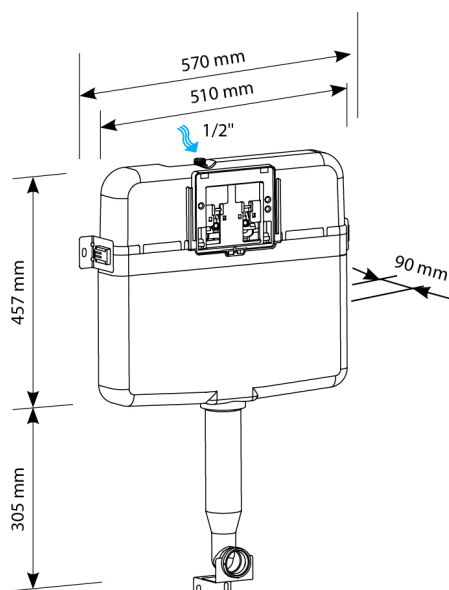

Atlas

CONCEALED CISTERN SLIM FLUSH PLATE (SPECIAL ORDER)

Product Code	BTWINSLIM
Flushing Volume (Ltr)	6/4 - Adjustable on site to 4.5/3
Weight (Kg)	3.7
Cistern fittings included	Yes
Pre-installed/Bagged	Pre-installed
Material	Plastics
Flushing Mechanism	N/A
Inlet	Top Inlet

Key features:

- Delayed action, quiet fill inlet valve
- 1/2" Brass inlet connection
- Cistern insulated for protection against condensation
- Supplied without Flush plate

Description:

Maximum projection of 90mm provides a solution for a narrow depth installation (without plate). Suitable for Wall Hung or Back to Wall WC's. Please note this item is special order only.