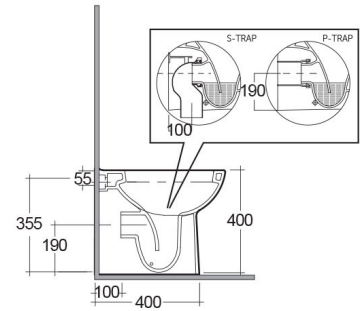

**RAK-ORIGIN**  
**Back to Wall | Water Closet**

**RAK**  
 CERAMICS

**TECHNICAL SPECIFICATIONS**

Suite:	RAK-ORIGIN
Type:	Back to Wall
Dimensions:	500 x 360 mm
Weight:	20 Kg
Color:	Alpine White
Trap type:	P Trap & S Trap
Trapway type:	Concealed
Seat cover options:	PP
Bowl shape:	Rounded Rectangle
Soft close:	yes
Flush Type:	Dual Flush
Flush Capacity:	4-5 L

Code	Name
YFG109C	ORIGIN UREA QUICK RELEASE SOFT CLOSE SC
ORG17AWHA	ORIGIN WATER CLOSET BACK TO WALL P S-TRAP 50CM
YFG105C	RAK-Origin P.P. Quick Release Soft Close Seat & Cover

Dimensions: All dimensions in mm. Tolerance of vitreous china & fireclay items:  $\pm 5\%$  for below 200mm and  $\pm 3\%$  for above 200mm; for all other items tolerance  $\pm 1\%$ . Note: Due to a continuing development program to improve design and performance, the manufacturer reserves all rights to vary specifications without prior information. Please note accessories are for photographic use only.