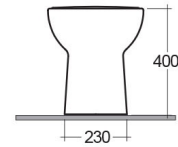

**RAK-ORIGIN**  
**Back to Wall | Water Closet**

**RAK**  
 CERAMICS

**TECHNICAL SPECIFICATIONS**

Suite:	RAK-ORIGIN
Type:	Back to Wall
Dimensions:	500 x 360 mm
Weight:	20 Kg
Color:	Alpine White
Trap type:	P Trap & S Trap
Trapway type:	Concealed
Seat cover options:	PP
Bowl shape:	Rounded Rectangle
Soft close:	yes
Flush Type:	Dual Flush
Flush Capacity:	4-5 L

Code	Name
YFG109C	ORIGIN UREA QUICK RELEASE SOFT CLOSE SC
ORG17AWHA	ORIGIN WATER CLOSET BACK TO WALL P S-TRAP 50CM
YFG105C	RAK-Origin P.P. Quick Release Soft Close Seat & Cover

Dimensions: All dimensions in mm. Tolerance of vitreous china & fireclay items:  $\pm 5\%$  for below 200mm and  $\pm 3\%$  for above 200mm; for all other items tolerance  $\pm 1\%$ . Note: Due to a continuing development program to improve design and performance, the manufacturer reserves all rights to vary specifications without prior information. Please note accessories are for photographic use only.