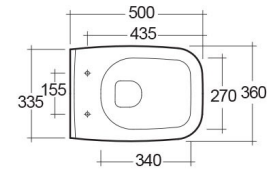

**RAK-ORIGIN**  
**Back to Wall | Water Closet**

**RAK**  
 CERAMICS

**TECHNICAL SPECIFICATIONS**

Suite:	RAK-ORIGIN
Type:	Back to Wall
Dimensions:	500 x 360 mm
Weight:	20 Kg
Color:	Alpine White
Trap type:	P Trap & S Trap
Trapway type:	Concealed
Seat cover options:	PP
Bowl shape:	Rounded Rectangle
Soft close:	yes
Flush Type:	Dual Flush
Flush Capacity:	4-5 L

Code	Name
YFG109C	ORIGIN UREA QUICK RELEASE SOFT CLOSE SC
ORG17AWHA	ORIGIN WATER CLOSET BACK TO WALL P S-TRAP 50CM
YFG105C	RAK-Origin P.P. Quick Release Soft Close Seat & Cover

Dimensions: All dimensions in mm. Tolerance of vitreous china & fireclay items:  $\pm 5\%$  for below 200mm and  $\pm 3\%$  for above 200mm; for all other items tolerance  $\pm 1\%$ . Note: Due to a continuing development program to improve design and performance, the manufacturer reserves all rights to vary specifications without prior information. Please note accessories are for photographic use only.