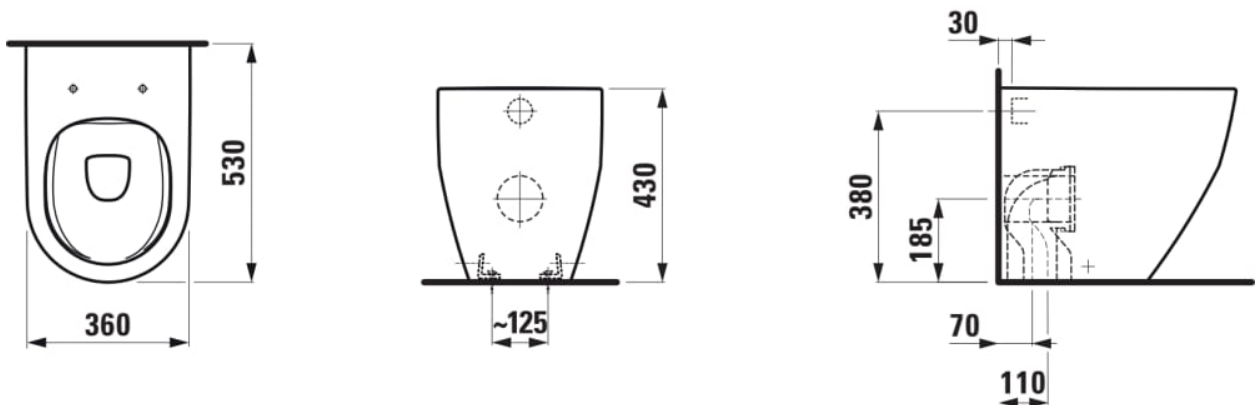

LAUFEN PRO

Floorstanding WC 'rimless', washdown, without flushing rim, outlet horizontal/vertical

DIMENSIONS

Length	530 mm
Width	360 mm
Height	430 mm

COLOUR AND FINISH

000 White

OPTIONS

000 - standard option

Average water consumption (L.) : 3.38

Back-to-wall

Fixing kit : Included

Flushing system : Washdown

Installation type : Floor-standing

Outlet type : Dual

Rim type : Rimless

Shape : Round

Style : Neutral

Water Inlet System : Back Inlet

TECHNICAL DRAWINGS

COMPATIBLE WITH

WC seat and cover,
removable, with lowering
system, chrome hinges

H891601...0001

WC seat and cover
'universal', removable, with
lowering system, for hollow
space fixing