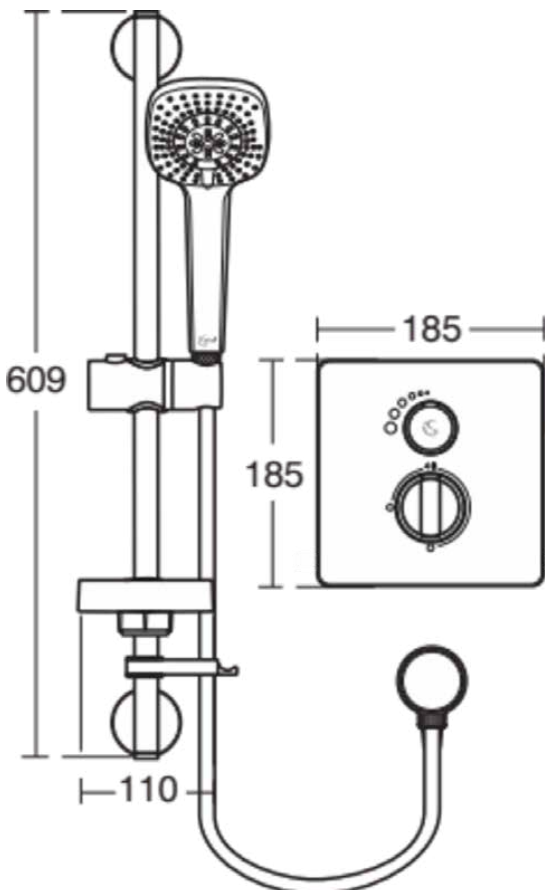

EASYBOX SLIM

A5959AA

EASYBOX SLIM | Built-in shower mixer 185x73x185 mm in chrome finish, Kit 1 included, 8 l/min (3 bar) | Thermostatic function, Water & Energy savings, Safety stop, SmartShine

Image & drawing

General information

Product type:	Shower mixers
Sub product type:	Built-in shower mixer
Brand:	Ideal Standard
Suite name:	EASYBOX SLIM
Designer:	Ideal Standard
Colour:	AA - Chrome
Surface finish effect:	glossy
Height (mm):	185
Width (mm):	185
Length / Projection (mm):	73
Fixing method:	Kit 1 included
Net weight (kg):	4.67
EAN code:	4015413330251

Removable 8 litre per minute eco flow regulator fitted in handspray. Flow rate 5 litres per minute @ 0.1 bar.

Features

	Thermostatic function		Water & Energy savings
	Safety stop		SmartShine

Downloads

- [EPD](#)
- [Installation Guide](#)

Product specifications

Amount of escutcheon(s):	1
Amount of handles:	2
Colour code:	AA
Colour description:	chrome
Cool Body technology:	No
ON / OFF S-Connectors:	No
Flushing time adjustable:	No
Handle application:	Volume control
Handle position:	Front
Material:	Metal
Material of escutcheon(s):	Metal
Material quality:	Brass
Max. flow rate at 3 bar (l):	8
Max. flow rate at 3 bar (l) for all outlets:	8
Max. flow rate at 3 bar (l) for spout:	8
Noise reduced S-Connectors:	No