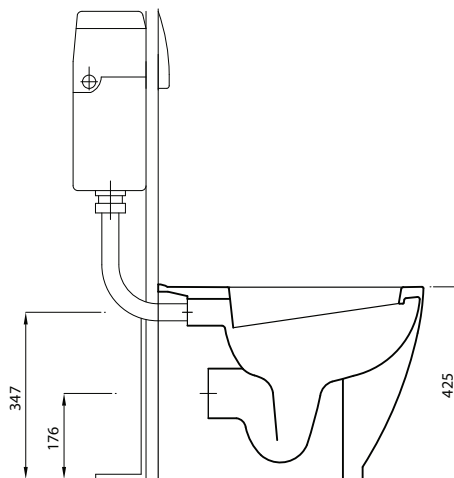

LAYLA BACK TO WALL PAN

Product Code	LAYBTWRDPA
Outlet	Horizontal
Weight (Kg)	26.1
Fixing kit included	Yes
Material	Vitreous China
Flushing Volume (Ltr)	6/4 and 4/2.6
Suitable Lever Cisterns	
Suitable PB Cisterns	LAYSMPCI
Suitable Soft close seat	LAYSTSCRDBTWH

Shown: Back to wall WC and soft close seat.
LAYBTWRDPA & LAYSTSCRDBTWH

Key features:

- CE Compliant
- Bold design
- Lifetime ceramic guarantee*

Description

Contemporary, stylish and bold. The striking appearance of this back to wall WC pan is designed to complement a wide range of modern bathroom decors. It is ideal for matching with our furniture ranges.

Special notes

Pan fixes to floor using side fixing bracket supplied with pan.

All dimensions are approximate and subject to normal ceramic variation. Although every effort is made not to change the above product specification, Lecico reserve the right to do so without prior notification if necessary. *Against manufacturers defects. Full information on guarantees available upon request.