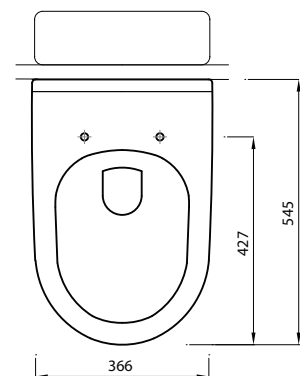

LAYLA BACK TO WALL PAN

Product Code	LAYBTWRDPA
Outlet	Horizontal
Weight (Kg)	26.1
Fixing kit included	Yes
Material	Vitreous China
Flushing Volume (Ltr)	6/4 and 4/2.6
Suitable Lever Cisterns	
Suitable PB Cisterns	LAYSMPCI
Suitable Soft close seat	LAYSTSCRDBTWH

Shown: Back to wall WC and soft close seat.
LAYBTWRDPA & LAYSTSCRDBTWH

Key features:

- CE Compliant
- Bold design
- Lifetime ceramic guarantee*

Description

Contemporary, stylish and bold. The striking appearance of this back to wall WC pan is designed to complement a wide range of modern bathroom decors. It is ideal for matching with our furniture ranges.

Special notes

Pan fixes to floor using side fixing bracket supplied with pan.

All dimensions are approximate and subject to normal ceramic variation. Although every effort is made not to change the above product specification, Lecico reserve the right to do so without prior notification if necessary. *Against manufacturers defects. Full information on guarantees available upon request.