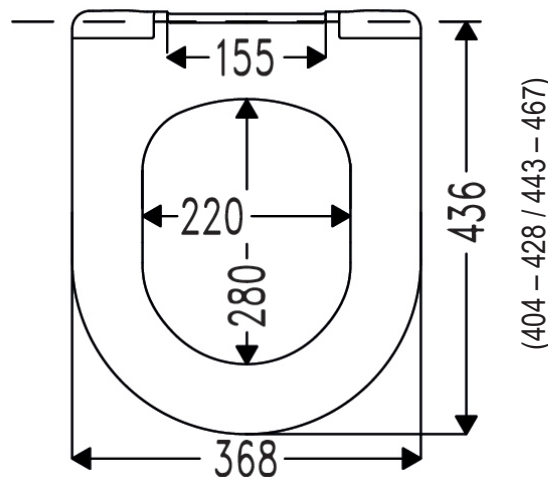

LAYLA SOFT CLOSE SEAT (BTW & WH PAN)

Product Code	LAYSTSCRDBTWH
Weight (Kg)	2.4kg
Material	Plastic
Soft close	Yes
Colour	White

Key features:

- 5 Year guarantee on soft close seats
- CE Compliant
- Top fix hinge
- Easy lift off

Description:

Made from highly robust duroplast, this seat features a dynamic thin sandwich design which will complement a wide range of bathroom designs. This seat is easy lift of to make light work of cleaning.

All dimensions are approximate and subject to normal ceramic variation. Although every effort is made not to change the above product specification, Lecico reserve the right to do so without prior notification if necessary. *Against manufacturers defects. Full information on guarantees available upon request.