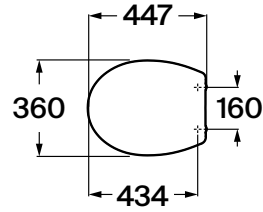

LAURA

Lacquered toilet seat and cover

DIMENSIONS

Length	447 mm
Width	360 mm
Height	48 mm

COLOURS AND FINISHES

00 White

TECHNICAL DRAWINGS

FEATURES

Bottom fixing

Ceramics bowl width (mm): 355

Hinge material: Stainless steel

Length between the centers of bolts holes (mm): 160

Length from the centers of the bolts holes to the front of the bowl (mm):

425