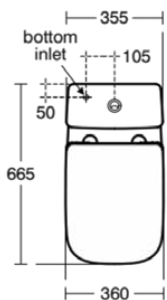

## I.LIFE A

E247701

I.LIFE A | Toilet cistern 365x150x390 mm in white glossy finish | 6/4 L dual flush

### Image & drawing

### General information

Product type:	Toileting
Sub product type:	Toilet cistern
Brand:	Ideal Standard
Suite name:	I.LIFE A
Designer:	Palomba Serafini Associati
Colour:	01 - White Glossy
Surface finish effect:	glossy
Height (mm):	390
Width (mm):	365
Length / Projection (mm):	150
Fixing method:	Fixing set
Net weight (kg):	11.40
EAN code:	5017830554431

### Features

6/4 L dual flush