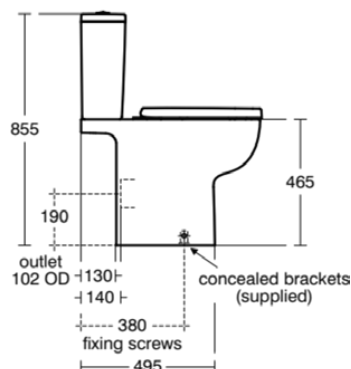

## I.LIFE A

E247701

I.LIFE A | Toilet cistern 365x150x390 mm in white glossy finish | 6/4 L dual flush

### Image & drawing

### General information

Product type:	Toileting
Sub product type:	Toilet cistern
Brand:	Ideal Standard
Suite name:	I.LIFE A
Designer:	Palomba Serafini Associati
Colour:	01 - White Glossy
Surface finish effect:	glossy
Height (mm):	390
Width (mm):	365
Length / Projection (mm):	150
Fixing method:	Fixing set
Net weight (kg):	11.40
EAN code:	5017830554431

### Product specifications

Cistern position:	Close coupled
Colour code:	01
Colour description:	white glossy
Concealed fixing:	Yes
Corner model:	No
Flushing options:	2 volumes
Full flush (l):	6
Half flush (l):	4
Material:	Ceramic
Material quality:	Vitreous china
Operating method:	Push button
PVD technology:	No
Position of water supply:	Bottom
Surface finish effect:	glossy
Type of actuation:	Mechanic
Fixing method:	Fixing set
Mounting method:	Close-coupled