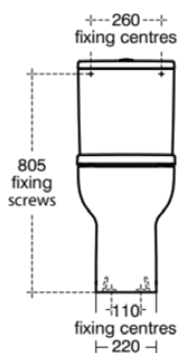

## I.LIFE A

E247701

I.LIFE A | Toilet cistern 365x150x390 mm in white glossy finish | 6/4 L dual flush

### Image & drawing