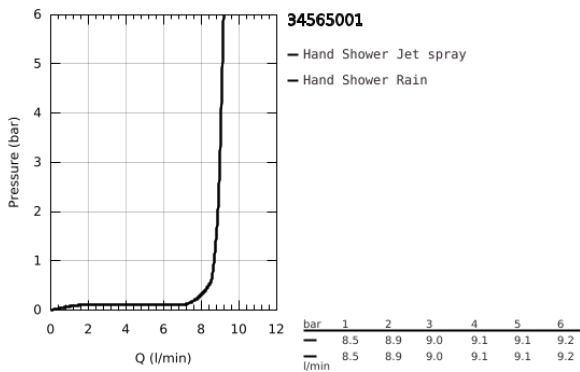

34 565 001 GROHTHERM 800 THERMOSTATIC SHOWER MIXER 1/2" WITH SHOWER SET

PRODUCT DESCRIPTION

- Colour: Chrome
- Consisting of:
 - Grohtherm 800 thermostatic shower mixer 1/2"
 - (34 558 000)
 - Tempesta shower rail set 2 sprays, 600 mm (27 598)

34 565 001 GROHTHERM 800 THERMOSTATIC SHOWER MIXER 1/2" WITH SHOWER SET

SPARE PARTS, April 2017 – now

- 1: Temperature control handle (Spare part-nr. 47981000)
- 2: retaining ring (Spare part-nr. 47743000)
- 3: Thermostatic compact cartridge 1/2" (Spare part-nr. 47439000)
- 4: Shut-off handle (Spare part-nr. 47980000)
- 5: Ceramic headpart, 1/2" (Spare part-nr. 45346000)
- 5.1: O-Ring $\varnothing 18,2 \times \varnothing 1,7$ (Spare part-nr. 0392400M)
- 6: Non-return valve (Spare part-nr. 08565000)
- 7: Non-return valve (Spare part-nr. 47189000)
- 7.1: Filter (Spare part-nr. 0726400M)
- 7.2: Non-return valve (Spare part-nr. 08565000)
- 7.3: O-Ring $\varnothing 17 \times \varnothing 2$ (Spare part-nr. 0305500M)
- 8: S-union (Spare part-nr. 12075000)
- 8.1: Sealing washer (Spare part-nr. 0138600M)
- 8.2: Escutcheon (Spare part-nr. 0221000M)
- 9: Sliding piece (Spare part-nr. 48099000)
- 10: Outlet shower holder (Spare part-nr. 48098000)
- 11: Strainer (Spare part-nr. 0700200M)
- 12: Extension 3/4", 20 mm (Spare part-nr. 0713000M)*
- 13: Special Spanner (Spare part-nr. 19377000)*
- 14: Socket Spanner (Spare part-nr. 19332000)*
- 15: GROHE TurboStat cartridge 1/2" (Spare part-nr. 47175000)*