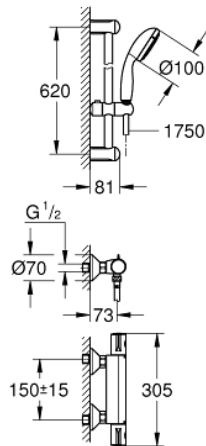

34 565 001 GROHTHERM 800 THERMOSTATIC SHOWER MIXER 1/2" WITH SHOWER SET

PRODUCT DESCRIPTION

- Colour: Chrome
- Consisting of:
 - Grohtherm 800 thermostatic shower mixer 1/2"
 - (34 558 000)
 - Tempesta shower rail set 2 sprays, 600 mm (27 598)

34 565 001 GROHTHERM 800 THERMOSTATIC SHOWER MIXER 1/2" WITH SHOWER SET

SPARE PARTS, April 2017 – now

- 1: Temperature control handle (Spare part-nr. 47981000)
- 2: retaining ring (Spare part-nr. 47743000)
- 3: Thermostatic compact cartridge 1/2" (Spare part-nr. 47439000)
- 4: Shut-off handle (Spare part-nr. 47980000)
- 5: Ceramic headpart, 1/2" (Spare part-nr. 45346000)
- 5.1: O-Ring $\varnothing 18,2 \times \varnothing 1,7$ (Spare part-nr. 0392400M)
- 6: Non-return valve (Spare part-nr. 08565000)
- 7: Non-return valve (Spare part-nr. 47189000)
- 7.1: Filter (Spare part-nr. 0726400M)
- 7.2: Non-return valve (Spare part-nr. 08565000)
- 7.3: O-Ring $\varnothing 17 \times \varnothing 2$ (Spare part-nr. 0305500M)
- 8: S-union (Spare part-nr. 12075000)
- 8.1: Sealing washer (Spare part-nr. 0138600M)
- 8.2: Escutcheon (Spare part-nr. 0221000M)
- 9: Sliding piece (Spare part-nr. 48099000)
- 10: Outlet shower holder (Spare part-nr. 48098000)
- 11: Strainer (Spare part-nr. 0700200M)
- 12: Extension 3/4", 20 mm (Spare part-nr. 0713000M)*
- 13: Special Spanner (Spare part-nr. 19377000)*
- 14: Socket Spanner (Spare part-nr. 19332000)*
- 15: GROHE TurboStat cartridge 1/2" (Spare part-nr. 47175000)*