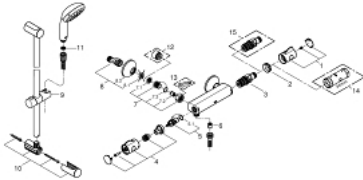

34 565 001 GROHTHERM 800 THERMOSTATIC SHOWER MIXER 1/2" WITH SHOWER SET

PRODUCT DESCRIPTION

- Colour: Chrome
- Consisting of:
 - Grohtherm 800 thermostatic shower mixer 1/2"
 - (34 558 000)
 - Tempesta shower rail set 2 sprays, 600 mm (27 598)

34 565 001 GROHTHERM 800 THERMOSTATIC SHOWER MIXER 1/2" WITH SHOWER SET

SPARE PARTS, April 2017 – now

- 1: Temperature control handle (Spare part-nr. 47981000)
- 2: retaining ring (Spare part-nr. 47743000)
- 3: Thermostatic compact cartridge 1/2" (Spare part-nr. 47439000)
- 4: Shut-off handle (Spare part-nr. 47980000)
- 5: Ceramic headpart, 1/2" (Spare part-nr. 45346000)
- 5.1: O-Ring $\varnothing 18,2 \times \varnothing 1,7$ (Spare part-nr. 0392400M)
- 6: Non-return valve (Spare part-nr. 08565000)
- 7: Non-return valve (Spare part-nr. 47189000)
- 7.1: Filter (Spare part-nr. 0726400M)
- 7.2: Non-return valve (Spare part-nr. 08565000)
- 7.3: O-Ring $\varnothing 17 \times \varnothing 2$ (Spare part-nr. 0305500M)
- 8: S-union (Spare part-nr. 12075000)
- 8.1: Sealing washer (Spare part-nr. 0138600M)
- 8.2: Escutcheon (Spare part-nr. 0221000M)
- 9: Sliding piece (Spare part-nr. 48099000)
- 10: Outlet shower holder (Spare part-nr. 48098000)
- 11: Strainer (Spare part-nr. 0700200M)
- 12: Extension 3/4", 20 mm (Spare part-nr. 0713000M)*
- 13: Special Spanner (Spare part-nr. 19377000)*
- 14: Socket Spanner (Spare part-nr. 19332000)*
- 15: GROHE TurboStat cartridge 1/2" (Spare part-nr. 47175000)*