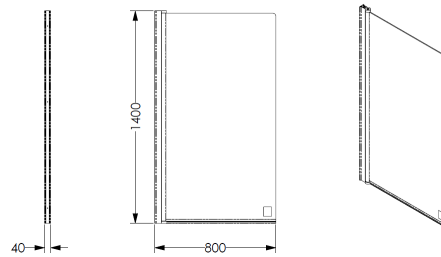

Dimensions

Fixed Curved Top Bath Shower Screen 300mm

Fixed Square Top Bath Shower Screen 300mm

Hinged Curved Top Bath Shower Screen 800mm

Hinged Square Top Bath Shower Screen 800mm

Hinged Curved Top Bath Shower Screen 1000mm

Hinged Square Top Bath Shower Screen 1000mm

Hinged Shower Screen Profile

Fixed Shower Screen Profile