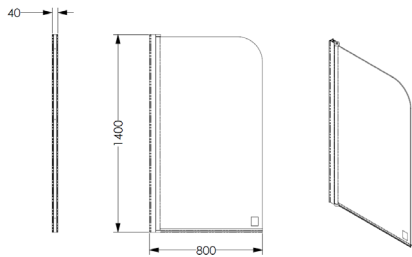

Sizes and Options

- + 300 x 1400mm
- + 800 x 1400mm
- + 1000 x 1400mm

Guarantee & Approvals

BEAUTIFUL BATHROOMS

by **AKW**

Bath Shower Screens

Product Specification

- + 6mm thick toughened glass – Tested to EN14428
- + Polished chrome wall profile (40 x 44mm)
- + Hinged screens can rotate inwards and outwards to 110°
- + Wall profile has 15mm tolerance for adjustment
- + Wall fittings supplied with each screen

Product Codes:

Fixed Curved Top Bath Shower Screen 300mm	30804
Hinged Curved Top Bath Shower Screen 800mm	30805
Hinged Curved Top Bath Shower Screen 1000mm	30806
Fixed Square Top Bath Shower Screen 300mm	30807
Hinged Square Top Bath Shower Screen 800mm	30808
Hinged Square Top Bath Shower Screen 1000mm	30809

Related Products:

1500x700mm Steel Bath and Kit	30844
1600x700mm Steel Bath and Kit	30843
1700x700mm Steel Bath and Kit	30842
Bath Leg Assembly	30803
Bath Kit (legs, handles, plug/chain waste & overflow)	30812
Bath Handle Kit	30810
Bath Plug/Chain Waste & Overflow Kit	30811

Dimensions

Fixed Curved Top Bath Shower Screen 300mm

Fixed Square Top Bath Shower Screen 300mm

Hinged Curved Top Bath Shower Screen 800mm

Hinged Square Top Bath Shower Screen 800mm

Hinged Curved Top Bath Shower Screen 1000mm