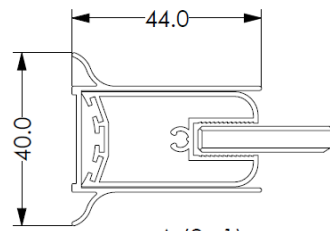

Sizes and Options

- + 300 x 1400mm
- + 800 x 1400mm
- + 1000 x 1400mm

Guarantee & Approvals

BEAUTIFUL BATHROOMS

by **AKW**

Bath Shower Screens

Product Specification

- + 6mm thick toughened glass – Tested to EN14428
- + Polished chrome wall profile (40 x 44mm)
- + Hinged screens can rotate inwards and outwards to 110°
- + Wall profile has 15mm tolerance for adjustment
- + Wall fittings supplied with each screen

Related Products:

1500x700mm Steel Bath and Kit	30844
1600x700mm Steel Bath and Kit	30843
1700x700mm Steel Bath and Kit	30842
Bath Leg Assembly	30803
Bath Kit (legs, handles, plug/chain waste & overflow)	30812
Bath Handle Kit	30810
Bath Plug/Chain Waste & Overflow Kit	30811

Dimensions

Fixed Curved Top Bath Shower Screen 300mm

Fixed Square Top Bath Shower Screen 300mm

Hinged Curved Top Bath Shower Screen 800mm

Hinged Square Top Bath Shower Screen 800mm

Hinged Curved Top Bath Shower Screen 1000mm

Hinged Square Top Bath Shower Screen 1000mm

Hinged Shower Screen Profile

Fixed Shower Screen Profile