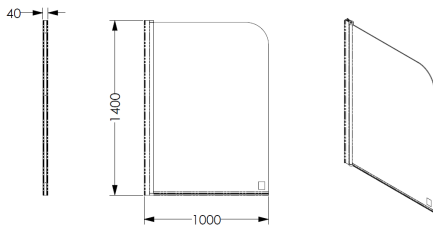

Sizes and Options

- + 300 x 1400mm
- + 800 x 1400mm
- + 1000 x 1400mm

Guarantee & Approvals

BEAUTIFUL BATHROOMS

by **AKW**

Bath Shower Screens

Product Specification

- + 6mm thick toughened glass – Tested to EN14428
- + Polished chrome wall profile (40 x 44mm)
- + Hinged screens can rotate inwards and outwards to 110°
- + Wall profile has 15mm tolerance for adjustment
- + Wall fittings supplied with each screen

Dimensions

Fixed Curved Top Bath Shower Screen 300mm

Fixed Square Top Bath Shower Screen 300mm

Hinged Curved Top Bath Shower Screen 800mm

Hinged Square Top Bath Shower Screen 800mm

Hinged Curved Top Bath Shower Screen 1000mm

Hinged Square Top Bath Shower Screen 1000mm

Hinged Shower Screen Profile

Fixed Shower Screen Profile