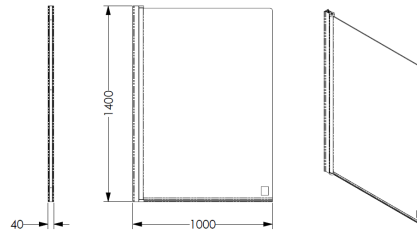

Dimensions

Fixed Curved Top Bath Shower Screen 300mm

Fixed Square Top Bath Shower Screen 300mm

Hinged Curved Top Bath Shower Screen 800mm

Hinged Square Top Bath Shower Screen 800mm

Hinged Curved Top Bath Shower Screen 1000mm

Hinged Square Top Bath Shower Screen 1000mm

Hinged Shower Screen Profile

Fixed Shower Screen Profile