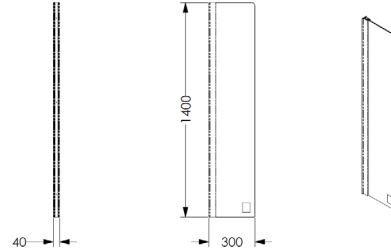

Sizes and Options

- + 300 x 1400mm
- + 800 x 1400mm
- + 1000 x 1400mm

Guarantee & Approvals

BEAUTIFUL BATHROOMS

by **AKW**

Bath Shower Screens

Product Specification

- + 6mm thick toughened glass – Tested to EN14428
- + Polished chrome wall profile (40 x 44mm)
- + Hinged screens can rotate inwards and outwards to 110°
- + Wall profile has 15mm tolerance for adjustment
- + Wall fittings supplied with each screen

Product Codes:

Fixed Curved Top Bath Shower Screen 300mm	30804
Hinged Curved Top Bath Shower Screen 800mm	30805
Hinged Curved Top Bath Shower Screen 1000mm	30806
Fixed Square Top Bath Shower Screen 300mm	30807
Hinged Square Top Bath Shower Screen 800mm	30808
Hinged Square Top Bath Shower Screen 1000mm	30809

Dimensions

Fixed Curved Top Bath Shower Screen 300mm

Fixed Square Top Bath Shower Screen 300mm

Hinged Curved Top Bath Shower Screen 800mm

Hinged Square Top Bath Shower Screen 800mm

Hinged Curved Top Bath Shower Screen 1000mm