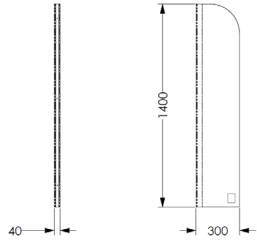

Sizes and Options

- + 300 x 1400mm
- + 800 x 1400mm
- + 1000 x 1400mm

Guarantee & Approvals

BEAUTIFUL BATHROOMS

by **AKW**

Bath Shower Screens

Product Specification

- + 6mm thick toughened glass – Tested to EN14428
- + Polished chrome wall profile (40 x 44mm)
- + Hinged screens can rotate inwards and outwards to 110°
- + Wall profile has 15mm tolerance for adjustment
- + Wall fittings supplied with each screen

Product Codes:

Fixed Curved Top Bath Shower Screen 300mm	30804
Hinged Curved Top Bath Shower Screen 800mm	30805
Hinged Curved Top Bath Shower Screen 1000mm	30806
Fixed Square Top Bath Shower Screen 300mm	30807
Hinged Square Top Bath Shower Screen 800mm	30808
Hinged Square Top Bath Shower Screen 1000mm	30809

Dimensions

Fixed Curved Top Bath Shower Screen 300mm

Fixed Square Top Bath Shower Screen 300mm

Hinged Curved Top Bath Shower Screen 800mm

Hinged Square Top Bath Shower Screen 800mm

Hinged Curved Top Bath Shower Screen 1000mm