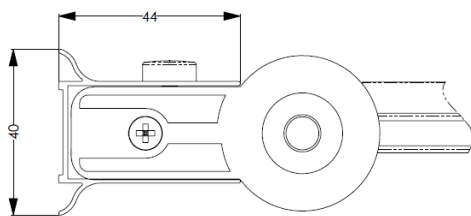

There are three sizes available, with either a smooth curved or contemporary square top finish, and both hinged and fixed options.

Features

- + Polished chrome wall profile (40 x 44mm)
- + 6mm clear toughened safety glass
- + 15mm wall profile adjustment
- + Rubber bottom seal supplied with hinged screens only: fixed screens will need to be sealed with a waterproof sealant
- + Non-handed, can be installed for either left or right-handed operation
- + Choice of two contemporary designs with a curved or square corner finish
- + Hinged screens can rotate inwards and outwards to 110°

Related Products:

1500x700mm Steel Bath and Kit	30844
1600x700mm Steel Bath and Kit	30843
1700x700mm Steel Bath and Kit	30842
Bath Leg Assembly	30803
Bath Kit (legs, handles, plug/chain waste & overflow)	30812
Bath Handle Kit	30810
Bath Plug/Chain Waste & Overflow Kit	30811

Dimensions

Fixed Curved Top Bath Shower Screen 300mm

Fixed Square Top Bath Shower Screen 300mm

Hinged Curved Top Bath Shower Screen 800mm

Hinged Square Top Bath Shower Screen 800mm

Hinged Curved Top Bath Shower Screen 1000mm

Hinged Square Top Bath Shower Screen 1000mm

Hinged Shower Screen Profile

Fixed Shower Screen Profile