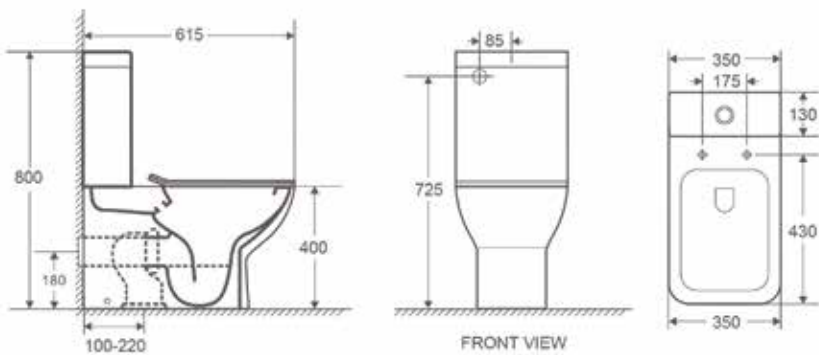

Nova Back To Wall Pan

Nova Wall Hung Pan

Edge Open Back Pan

Edge Back To Wall Pan

Edge Wall Hung Pan

Rico Toilet Fully Back To Wall

Venus Rimless Fully Back To Wall Pan

Luna Rimless Fully Back To Wall Pan