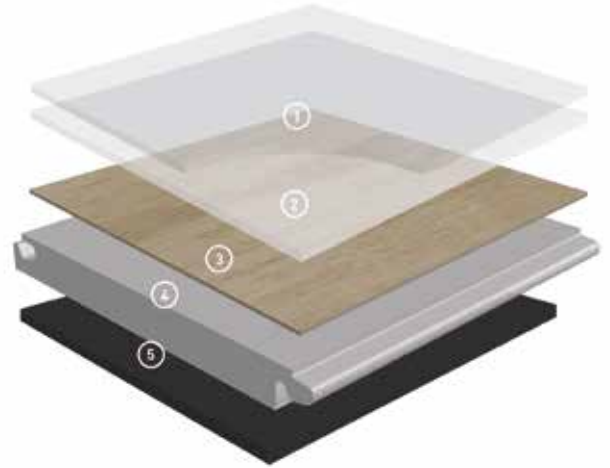

SPC Flooring Specifications

1. **1 UV Coating extra-dur**
   Adds maximum resistance to UV from the sun, the color keeps stable without tarnish. This superior layer avoids the deterioration due to scratches, stains or clefts.
2. **2 High resistance PU protective layer**
   Composed by ceramic micropearls avoids the wear and guarantees an extreme durability and acts as an extra protector layer.
3. **3 PVC decorative layer**
   The superior layer of vinyl is the designed element to give style to this technic pavement.
4. **4 SPC Board**
   The SPC board is characterised for being dense, 100% waterproof with the guarantee of resistance against expansion and shrinkage.
5. **5 EVA backing**
   Adaptable to small imperfections of the subfloor providing damping.
6. **6 6 mm thickness**
   The perfect thickness, the tiles are easy to manage and install.

QUICK AND EASY INSTALLATIONS

**SUITABLE FOR COMMERCIAL
& DOMESTIC USAGE**

**SUITABLE ON HEATING SYSTEMS (CAN BE
INSTALLED ON WATER HEATING SYSTEM
MAX 32 DEGREES)**