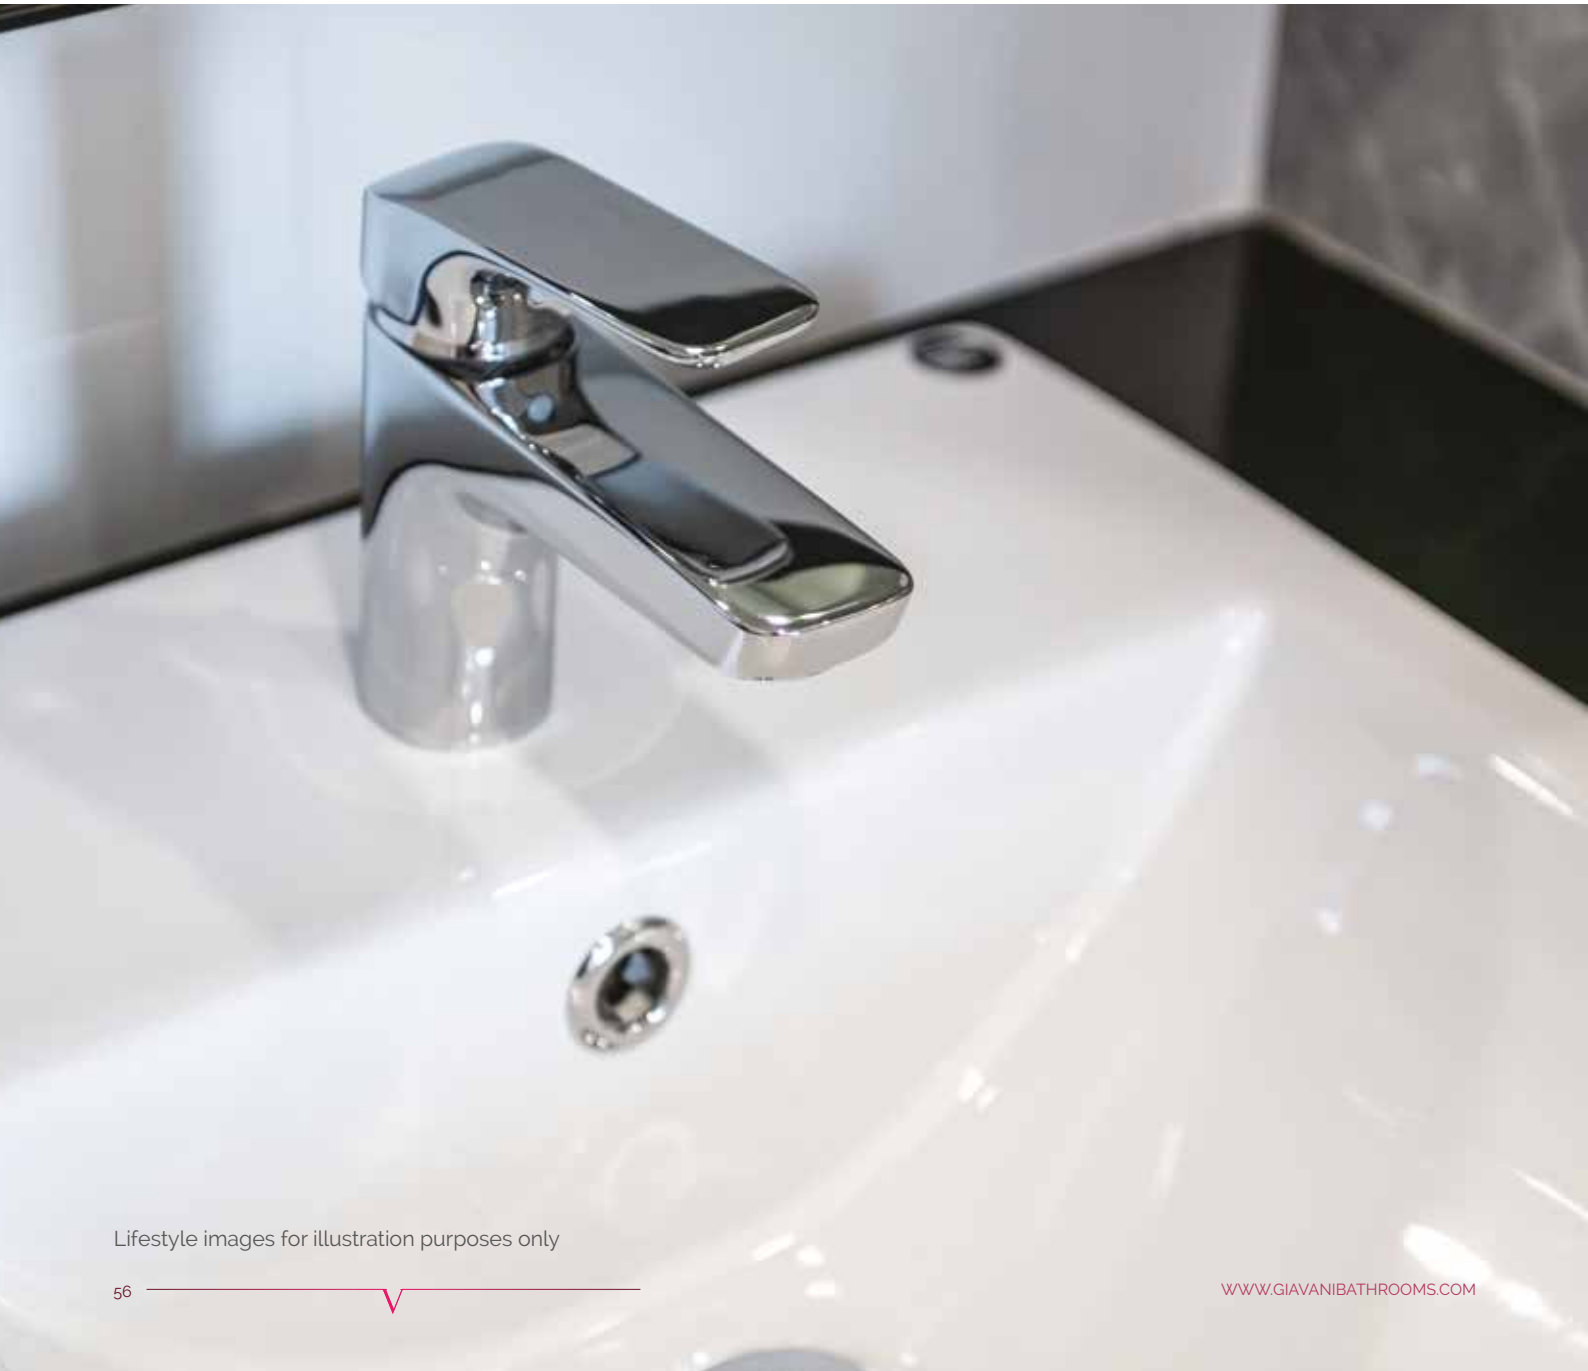

QC: 736

Edge Bath Shower Mixer

MS-T-EDG-03

£196.00

QC: 743

Lifestyle images for illustration purposes only

Storm

Storm Mono Basin Mixer