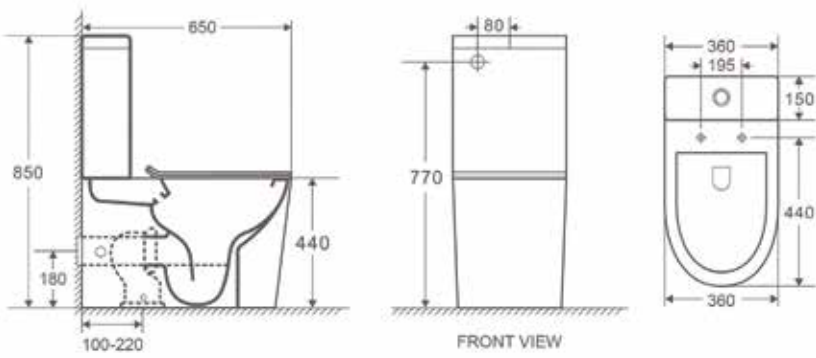

Nova Back To Wall Pan

Nova Wall Hung Pan

Edge Open Back Pan

Edge Back To Wall Pan

Edge Wall Hung Pan

Rico Toilet Fully Back To Wall

Venus Rimless Fully Back To Wall Pan

Luna Rimless Fully Back To Wall Pan