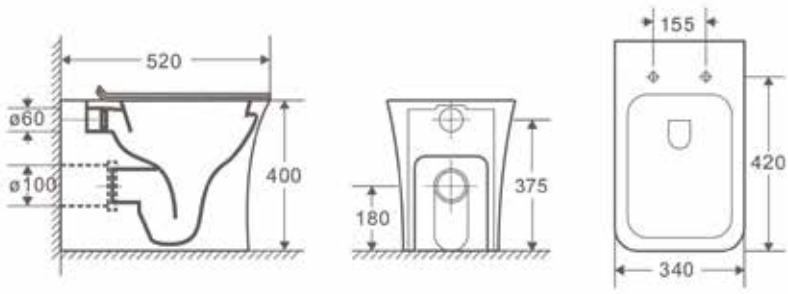

Edge Back To Wall Pan