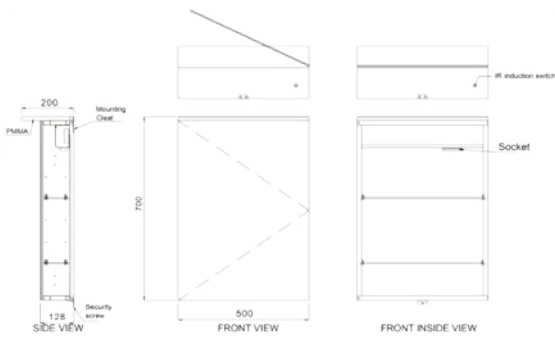

Eclipse | GIA-MIR018