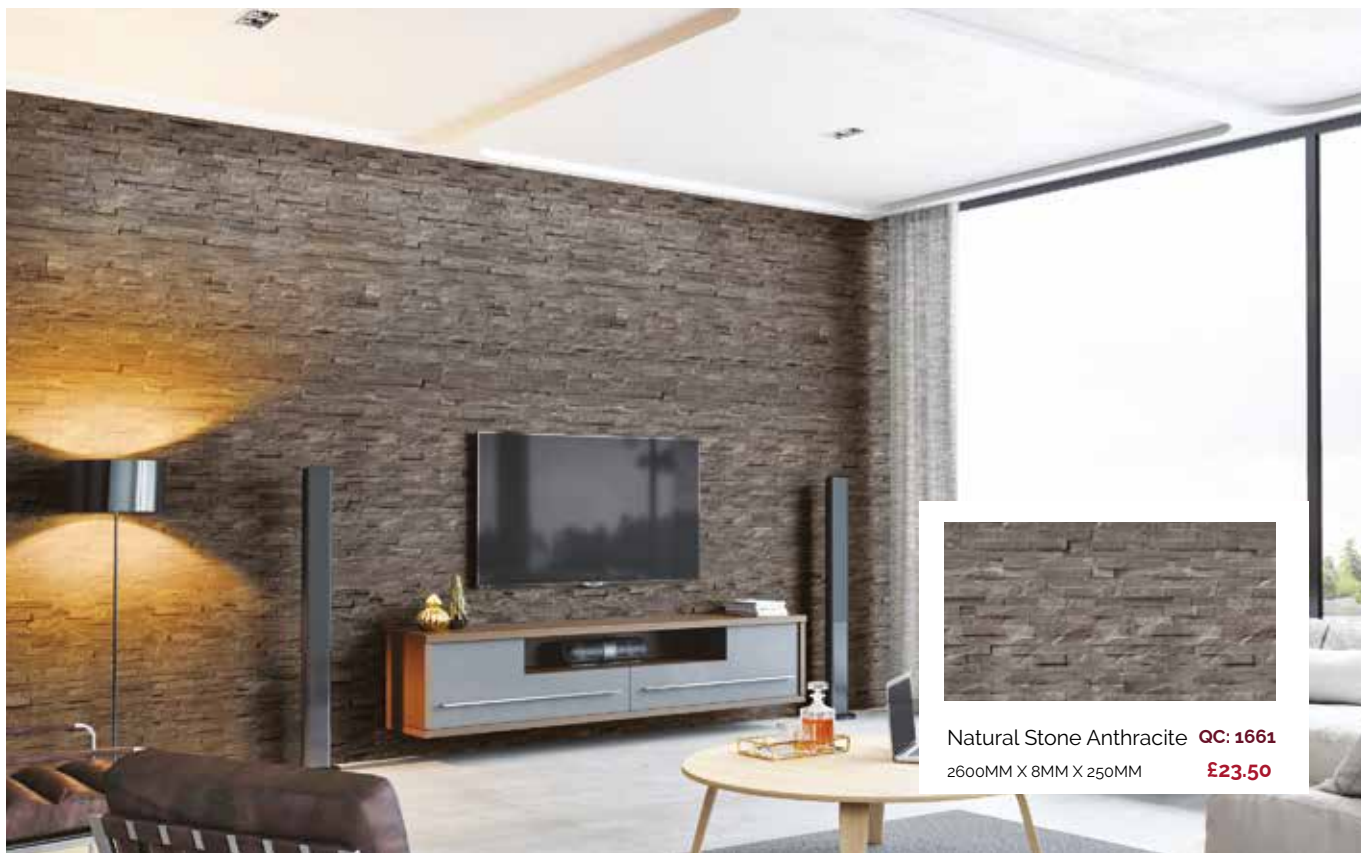

NATURAL PANELS 8MM

5
YEAR
GUARANTEE

8MM
THICKNESS

250 MM
WIDTH

2600 MM
HEIGHT

FIRE
RATED

Natural Stone Anthracite **QC: 1661**
2600MM X 8MM X 250MM **£23.50**