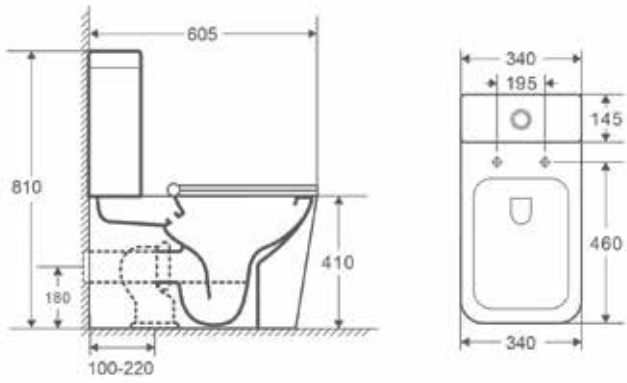

Nova Back To Wall Pan

Nova Wall Hung Pan

Edge Open Back Pan

Edge Back To Wall Pan

Edge Wall Hung Pan

Rico Toilet Fully Back To Wall

Venus Rimless Fully Back To Wall Pan

Luna Rimless Fully Back To Wall Pan