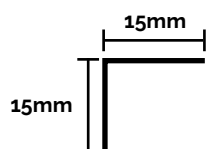

Size: 8 x 20 x 2000 mm

Product Code	RRP (Inc VAT)	QC
GIA-VW-TRIMS-EA	£15.00	3863

Multifunctional angle

Manufactured in aluminium coated with PVC film. Is 100% damp resistant.

Size: 15 x 15 x 2000 mm

Product Code	RRP (Inc VAT)	QC
GIA-VW-TRIMS-MA	£15.00	4378