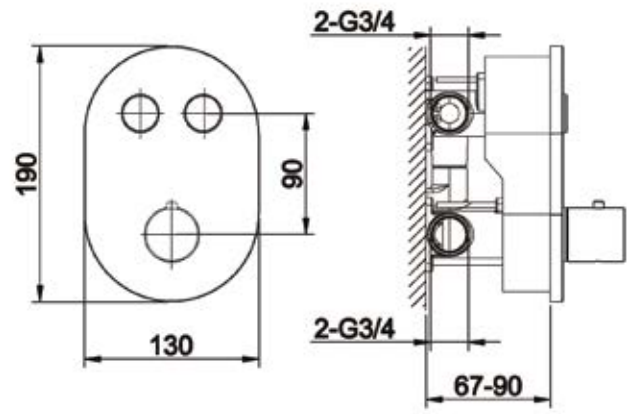

Square 2 Way Push Valve

Square 3 Way Push Valve

ROUND SHOWER VALVES

Round 1 Way Push Valve

Round 2 Way Push Valve

Round 3 Way Push Valve

SQUARE TRAYS

LINE DRAWING