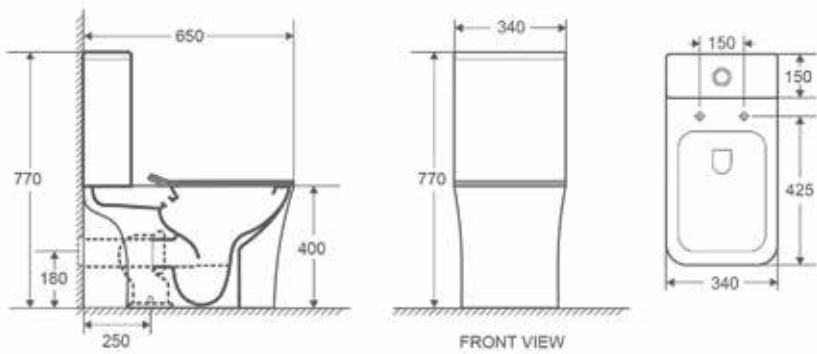

Nova Back To Wall Pan

Nova Wall Hung Pan

Edge Open Back Pan

Edge Back To Wall Pan

Edge Wall Hung Pan

Rico Toilet Fully Back To Wall

Venus Rimless Fully Back To Wall Pan

Luna Rimless Fully Back To Wall Pan