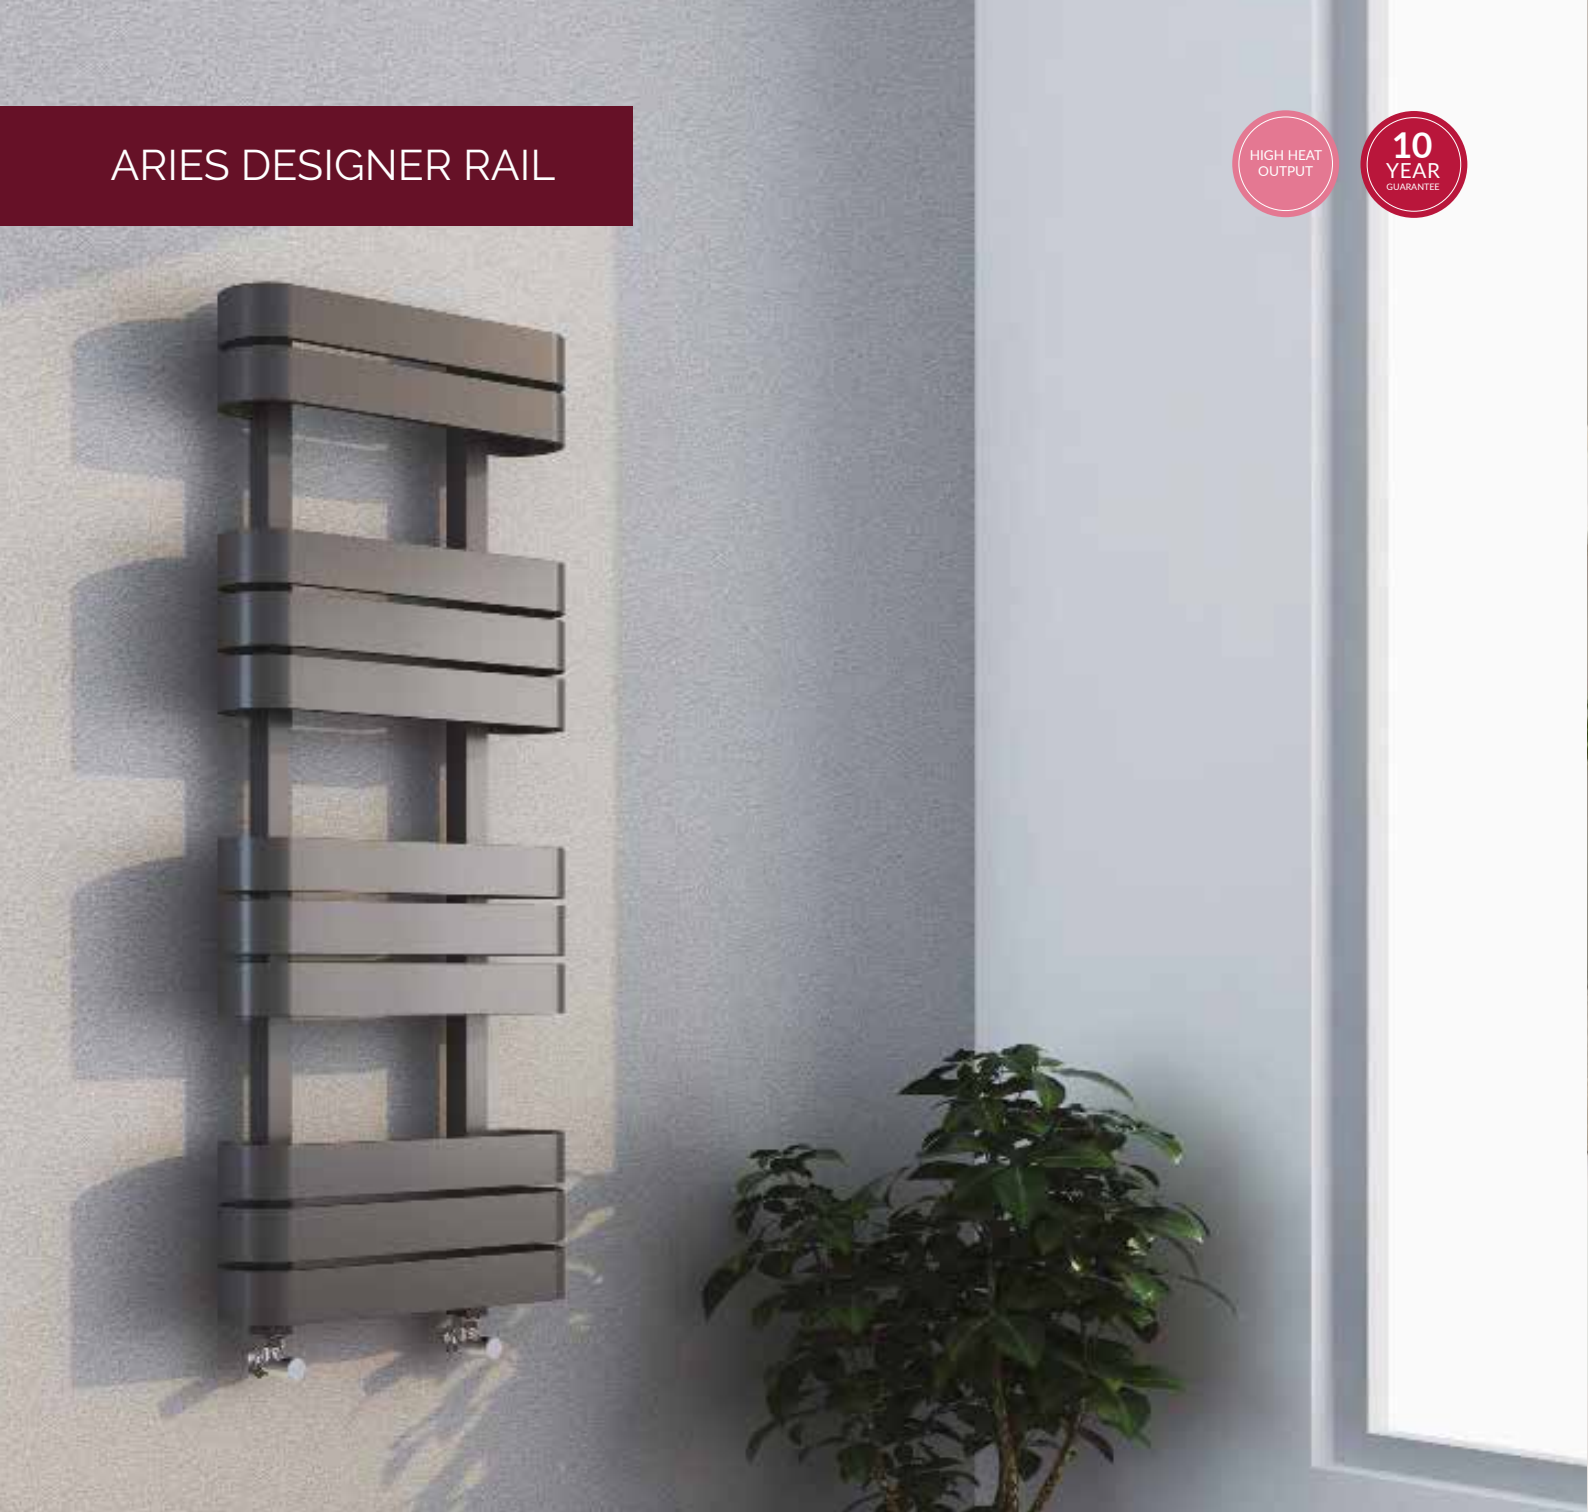

ARIES DESIGNER RAIL

HIGH HEAT
OUTPUT

10
YEAR
GUARANTEE

Aries Anthracite Heated Towel Rail

- High quality designer rails
- Compatible for use on all UK heating systems
- High heat output
- EN442 standards compliant
- 5 year warranty

Size	Output at 60°C	QC	Product Code	RRP (Inc VAT)	Holecentres
Height: 1200mm, Width: 500mm	2833 BTUs	1677	GIA-TRD007	£446.00	305mm