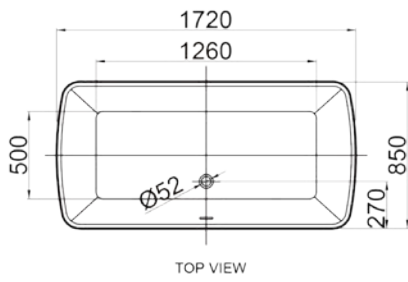

FREESTANDING BATHS

Kyoto Freestanding Bath