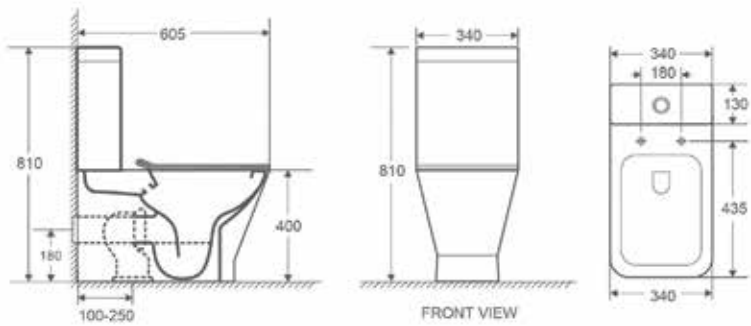

Eclipse Rimless Fully Back To Wall Pan