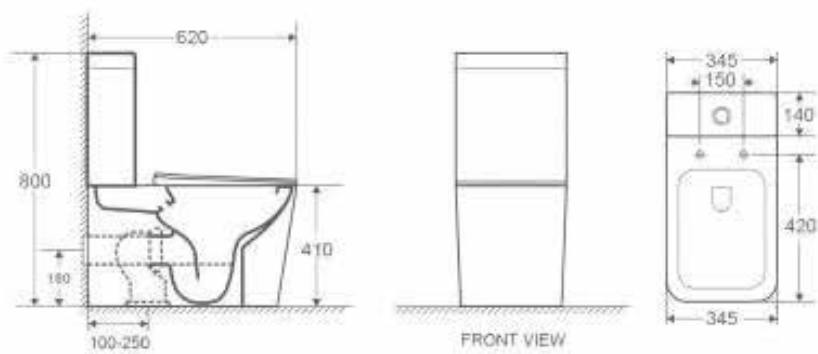

Kia Fully Back To Wall Pan