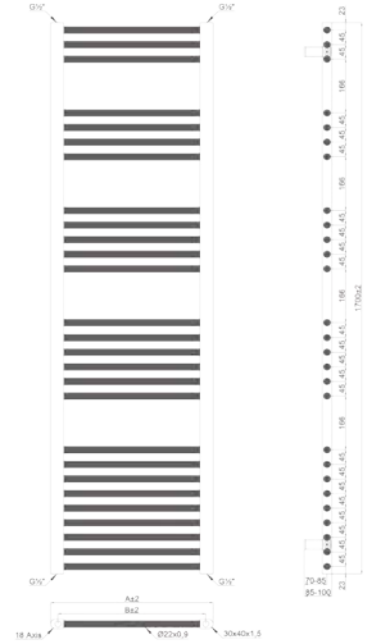

GIA-LR60X600