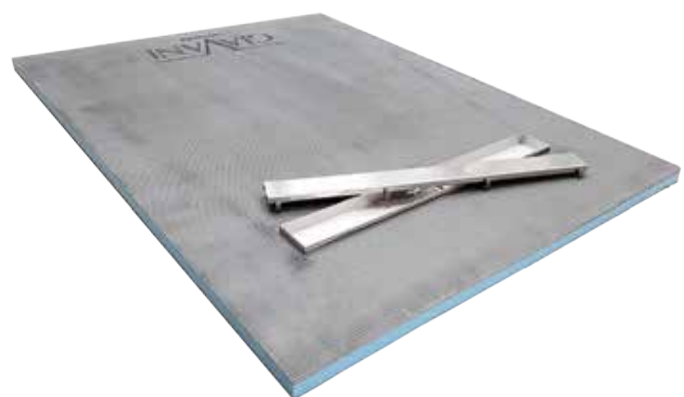

Lifestyle images for illustration purposes only

WETROOM SYSTEMS

- Easy-to-use system, with all components in one tub
- A complete waterproofing system
- Linear decks and square decks available
- CE Certifications
- Grab and go products - everything in 3 boxes
- 10 year guarantee
- Full step by step guide
- UK based engineer available for any enquiries
- Ready mixed tanking kit
- Includes waste