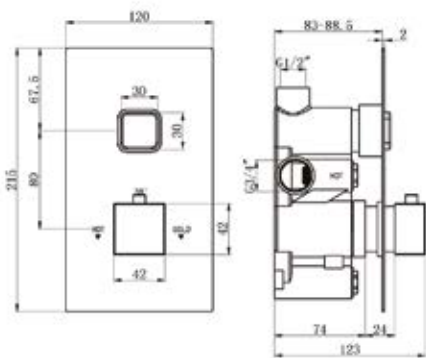

GIA-B-PUW
£48.00

QC: 613

Bath Black Pop-Up Waste and Overflow

GIA-B-PUW-BLK
£55.00

QC: 644

Technical Drawings

SANITARYWARE

Nova Open Back Pan