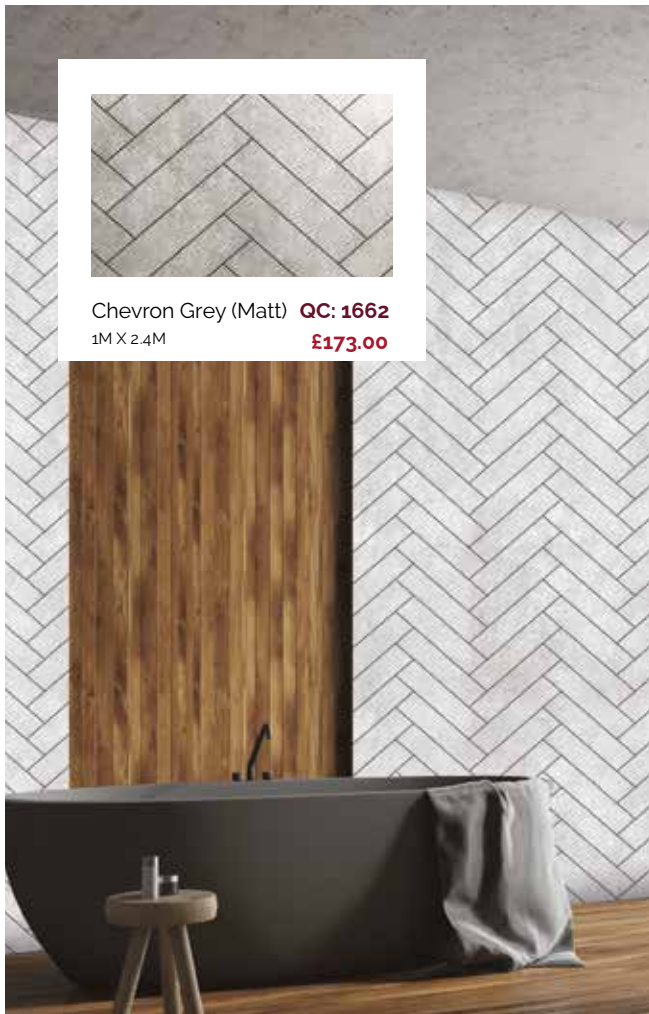

DELUXE COLLECTION

- 5 YEAR GUARANTEE
- 10MM THICKNESS
- 1000 MM WIDTH
- 2400 MM HEIGHT
- FIRE RATED

Chevron Grey (Matt) QC: 1662
1M X 2.4M **£173.00**