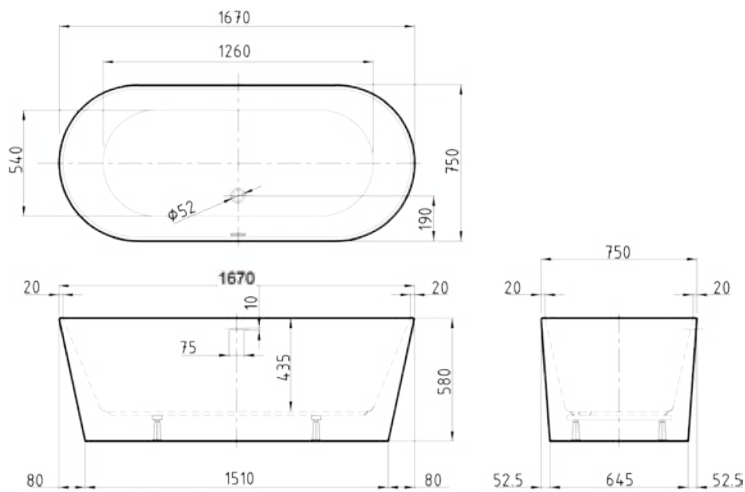

Tokyo Freestanding Bath