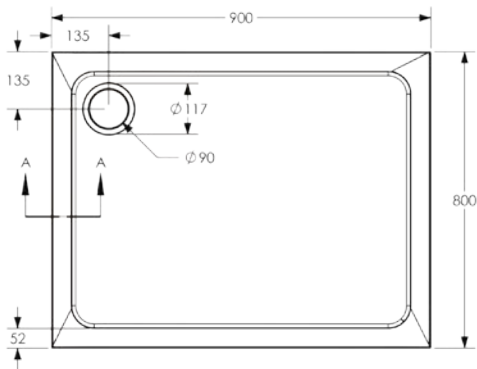

GIA-B-PUW
£48.00

QC: 613

Bath Black Pop-Up Waste and Overflow

GIA-B-PUW-BLK
£55.00

QC: 644

Technical Drawings

SANITARYWARE

Nova Open Back Pan