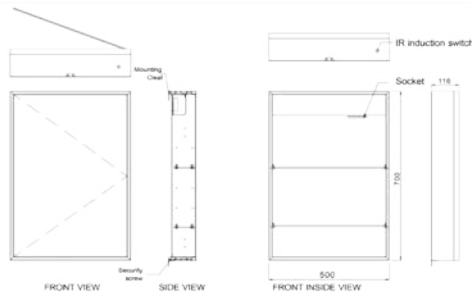

Kia | GIA-MIR014