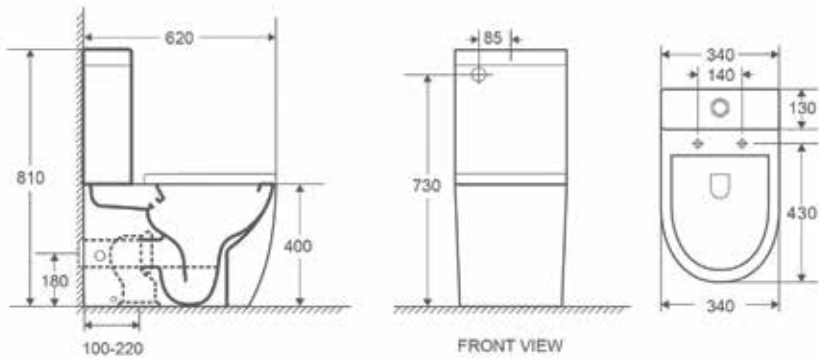

Branch Rimless Fully Back To Wall Pan