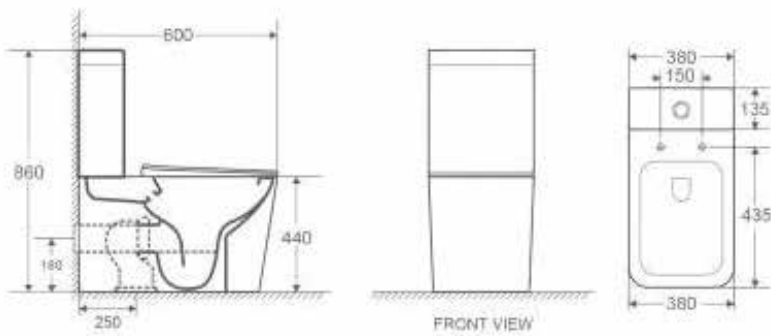

Hermes Fully Back To Wall Pan