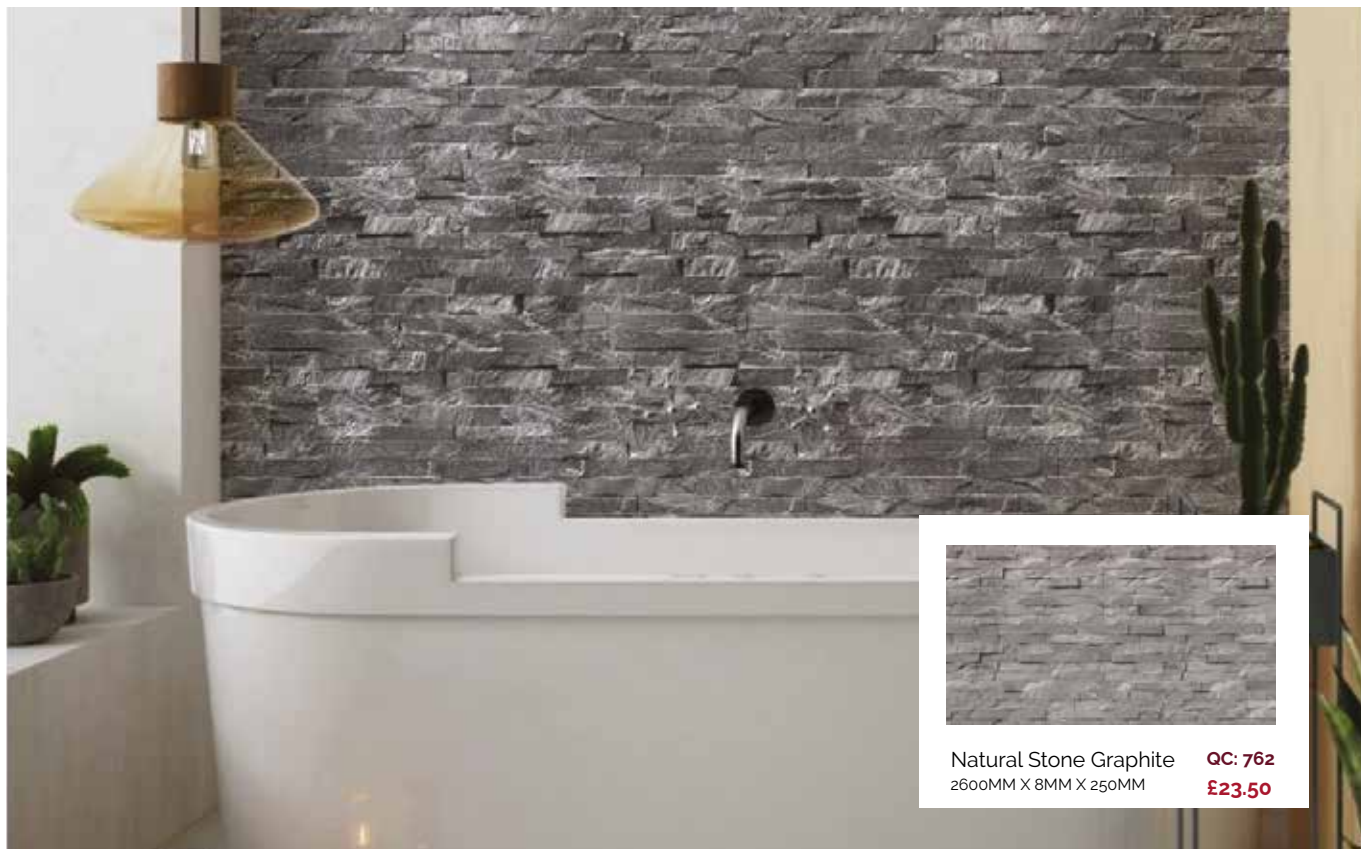

Natural Stone Graphite **QC: 762**
2600MM X 8MM X 250MM **£23.50**