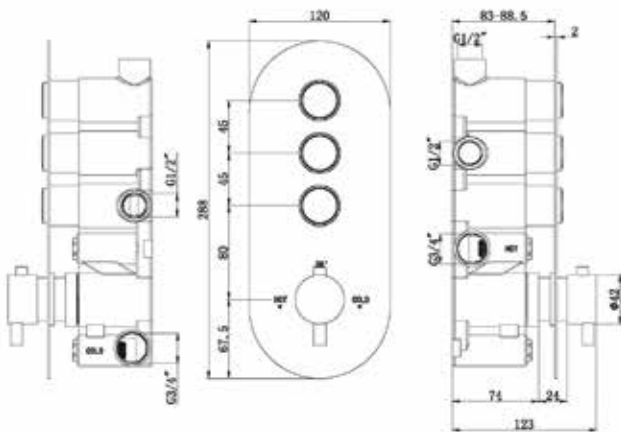

Square 2 Way Push Valve

Square 3 Way Push Valve

ROUND SHOWER VALVES

Round 1 Way Push Valve

Round 2 Way Push Valve

Round 3 Way Push Valve

SQUARE TRAYS

LINE DRAWING