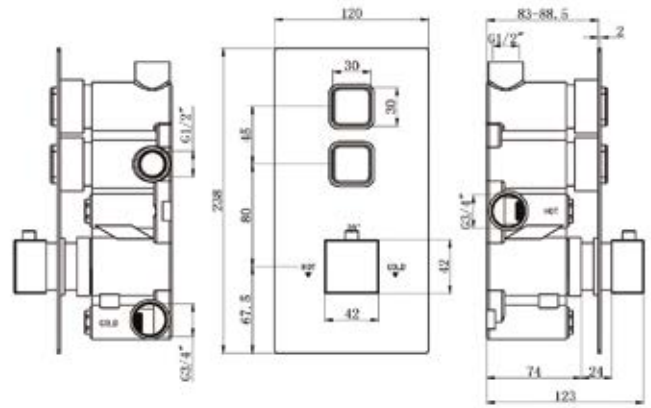

Square 2 Way Push Valve