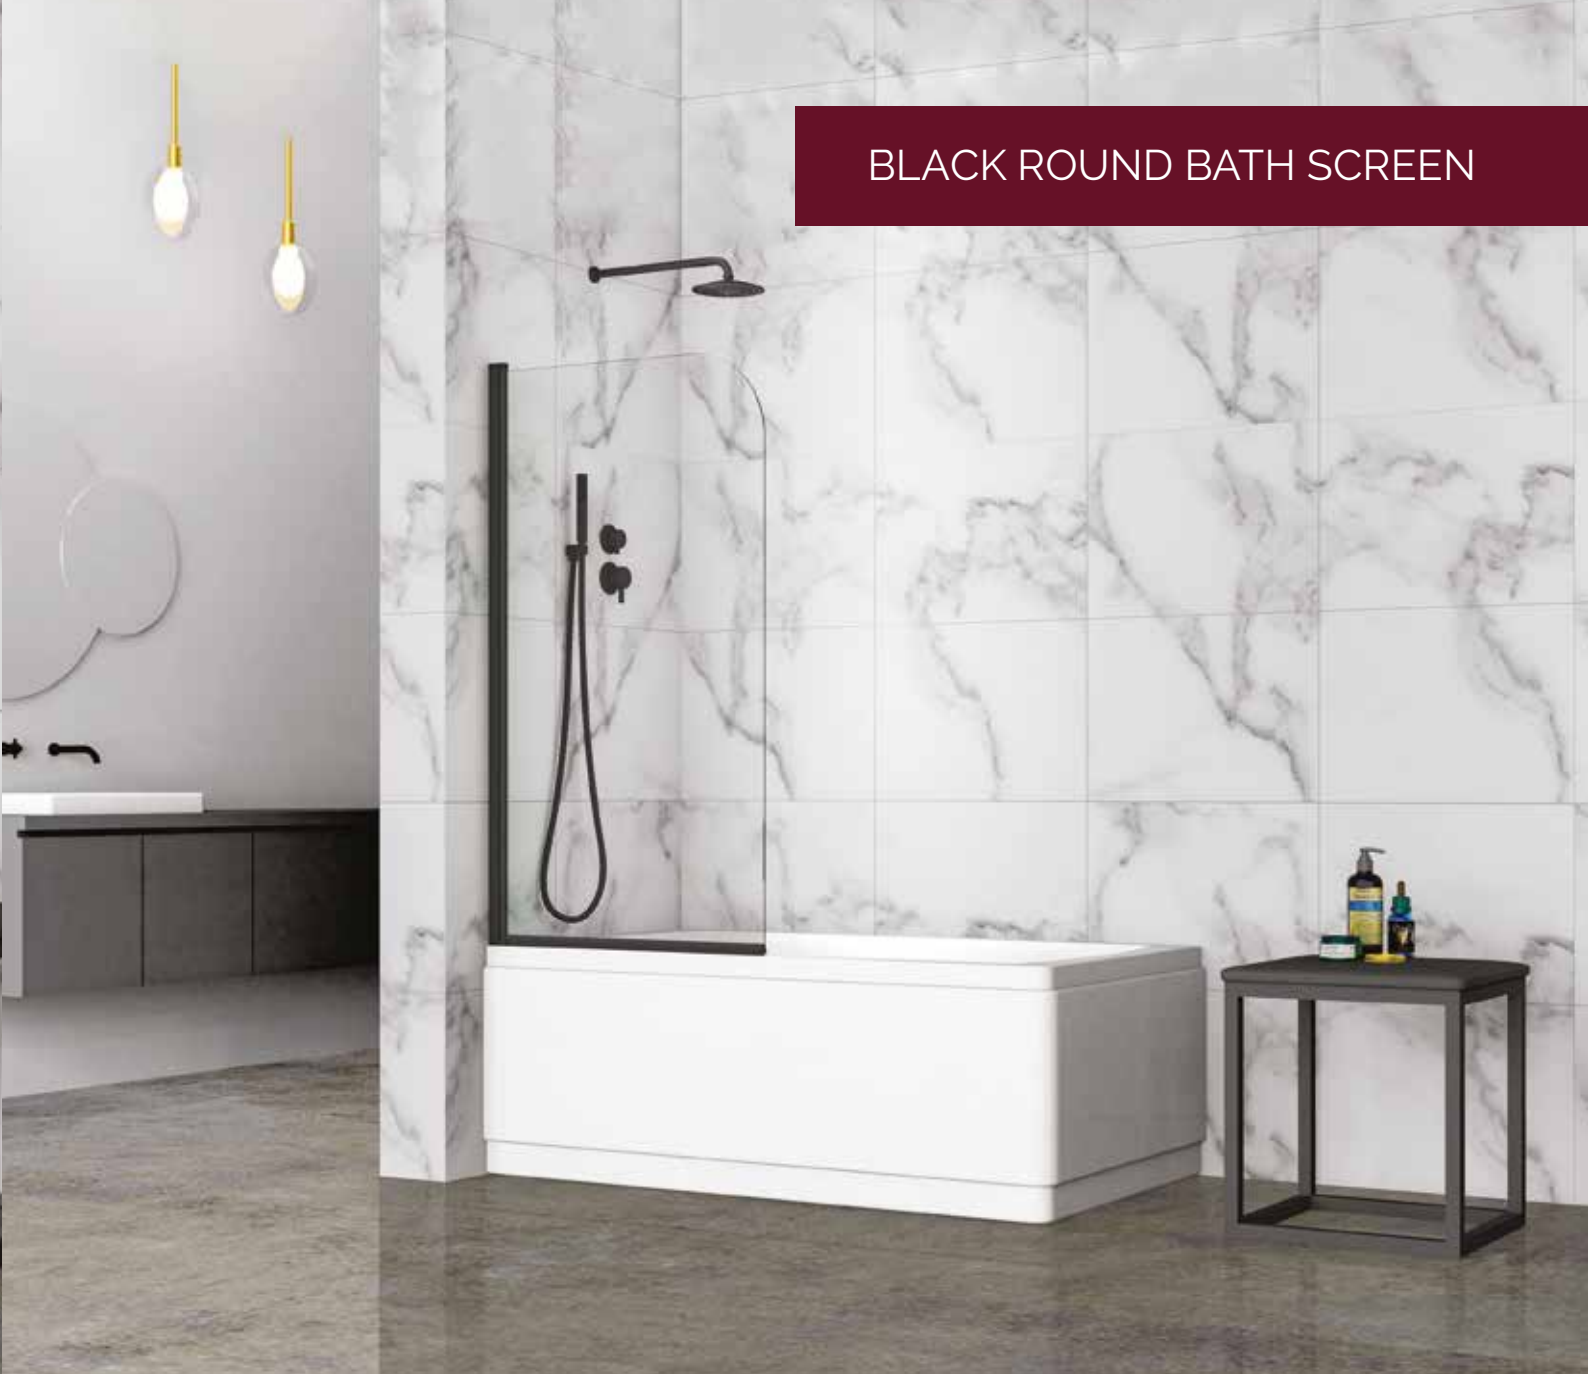

BLACK ROUND BATH SCREEN

Intro Black Round Bath Screen

Description

- 6mm Tempered clear glass
- 1400mm height
- 800mm wide
- 780-800mm Adjustment
- 20mm Adjustment for easy installation
- Metal top and bottom pivot

QC	Product Code	RRP (Inc VAT)
2681	GIA-BAT-RBS-BLK	£170.00