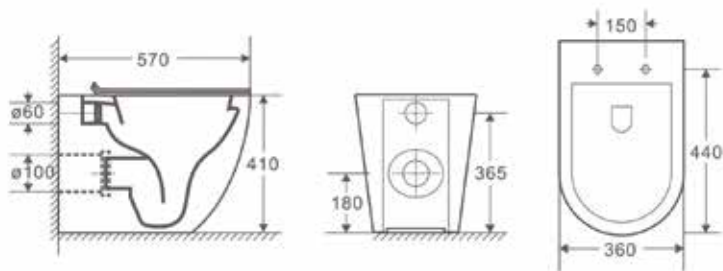

Branch Back To Wall Pan Including