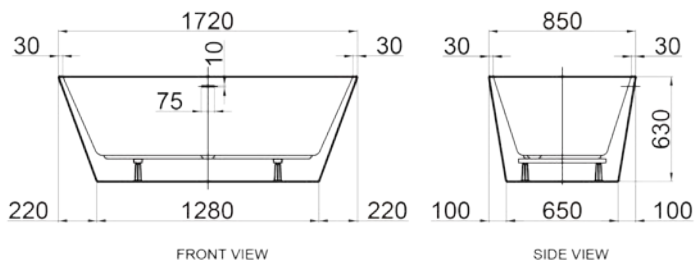

FREESTANDING BATHS

Kyoto Freestanding Bath