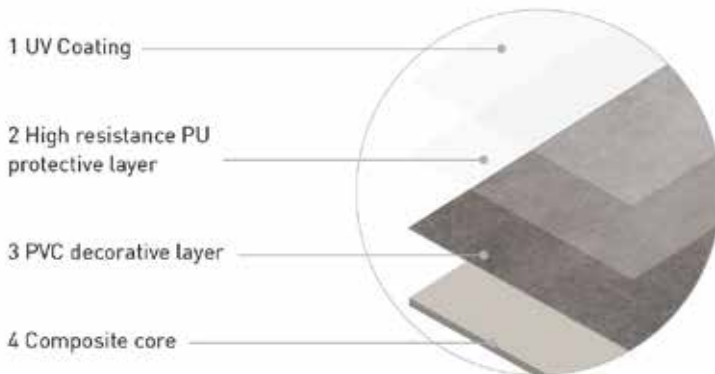

25% PVC
70% Mineral Powder
5% Resin

Extra-thin product,
perfect to cover all
kind of surfaces.