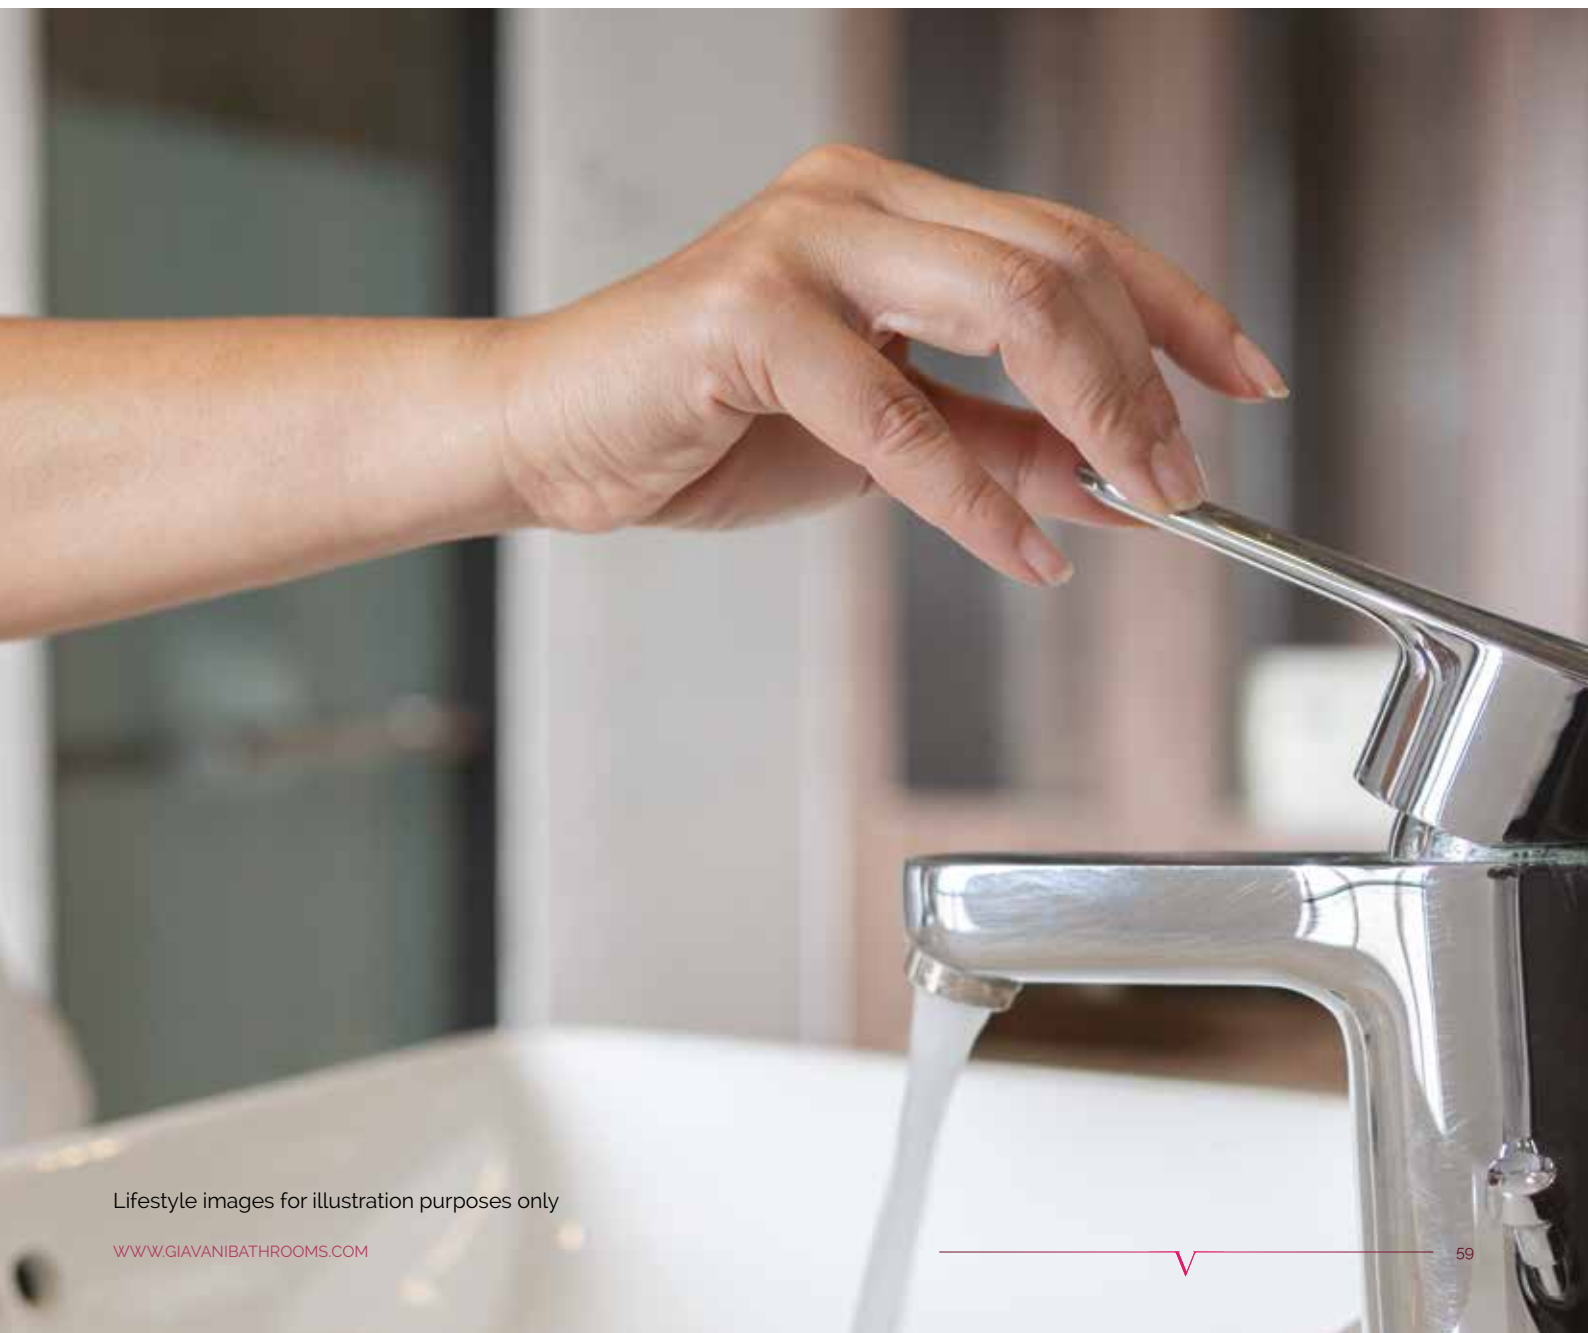

£196.00

Lifestyle images for illustration purposes only

Manhattan

Manhattan Mono Basin Mixer

MS-T-MAN-01
£120.00

QC: 300

Manhattan Bath Filler

MS-T-MAN-02
£180.00