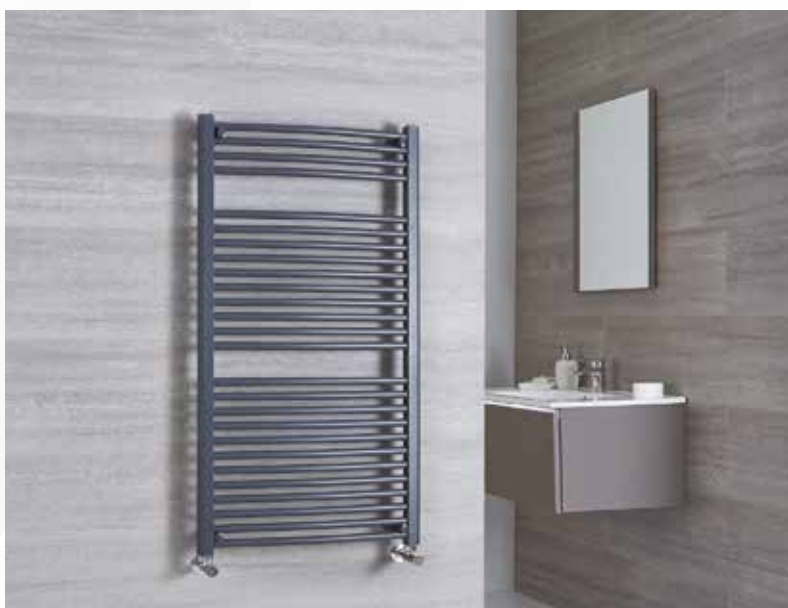

Heating

Giavani Heating offers elegant, state of the art towel radiators and underfloor heating. The heating collection is a must in any bathroom interior. The best way to keeping bathrooms warm in style!