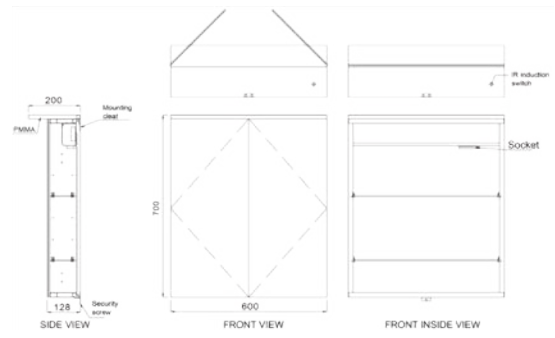

Eclipse | GIA-MIR019