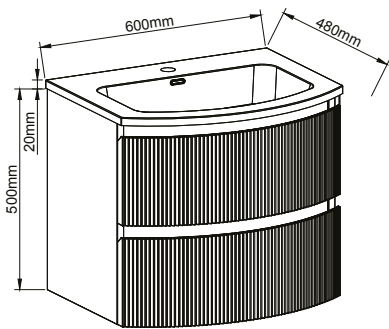

Valentina 600mm Basin