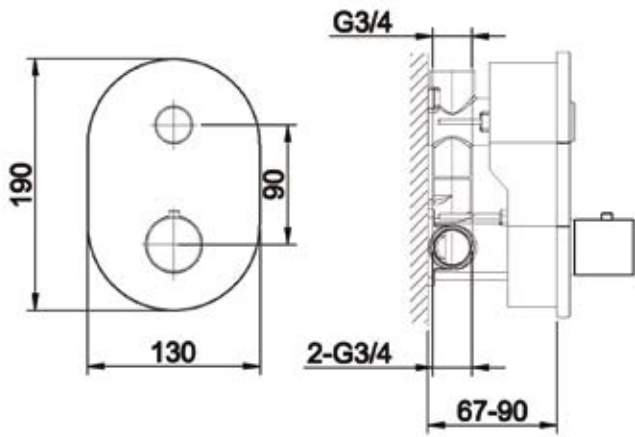

Square 2 Way Push Valve

Square 3 Way Push Valve

ROUND SHOWER VALVES

Round 1 Way Push Valve

Round 2 Way Push Valve

Round 3 Way Push Valve

SQUARE TRAYS

LINE DRAWING