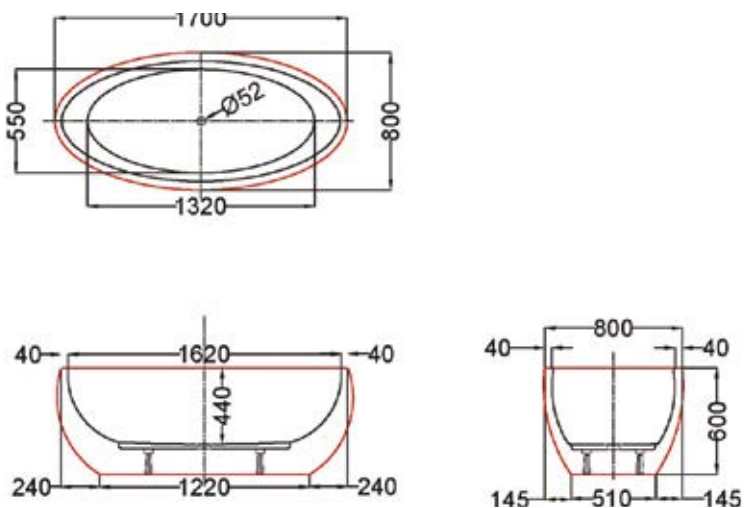

Sapporo Freestanding Bath