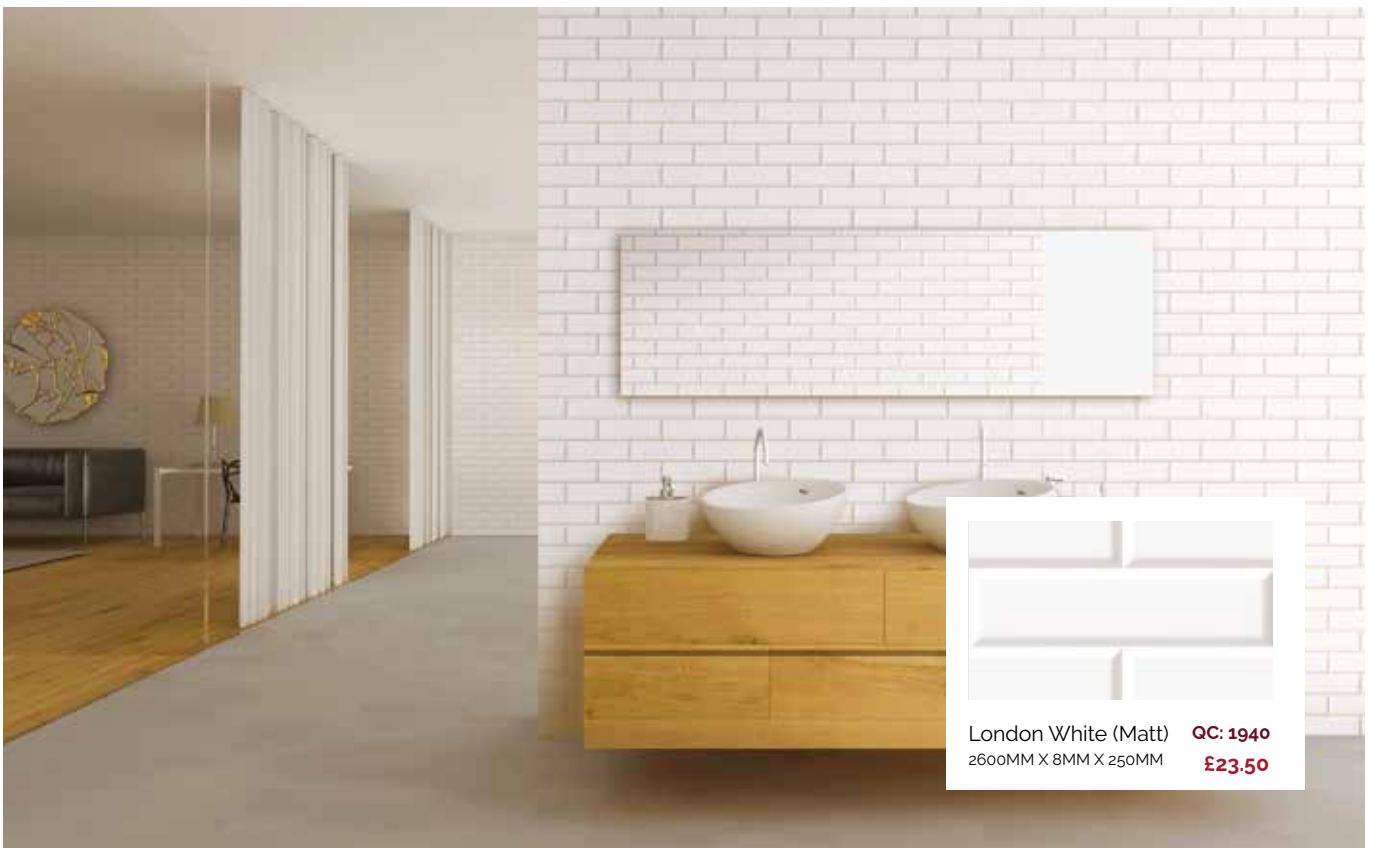

London White (Matt)
2600MM X 8MM X 250MM

QC: 1940
£23.50