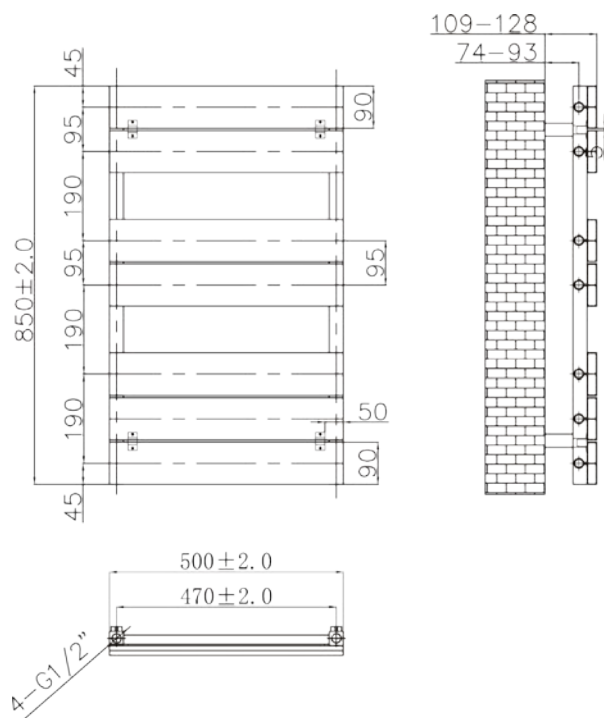

GIA-B-PUW
£48.00

QC: 613

Bath Black Pop-Up Waste and Overflow

GIA-B-PUW-BLK
£55.00

QC: 644

Technical Drawings

SANITARYWARE

Nova Open Back Pan