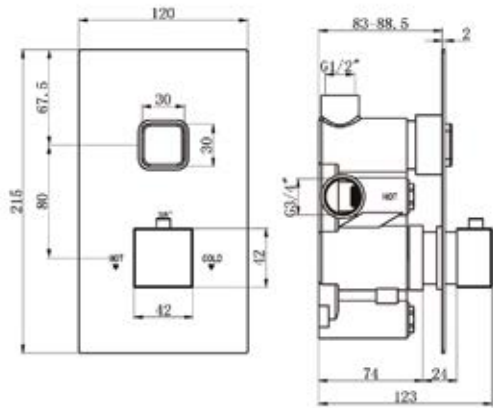

SQUARE SHOWER VALVES

Square 1 Way Push Valve