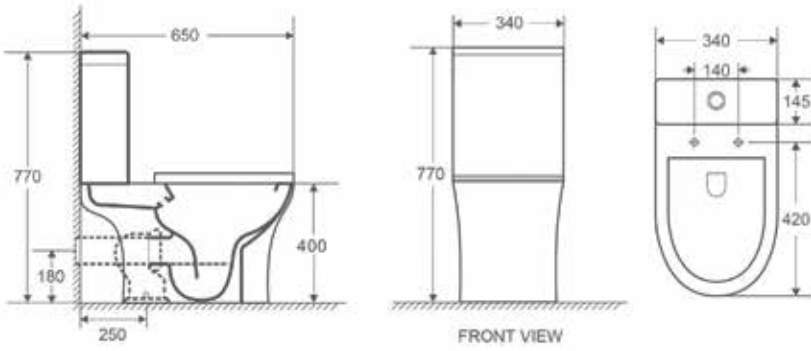

SANITARYWARE

Nova Open Back Pan