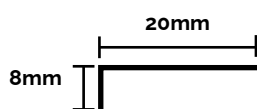

Brushed Grey Trim

End piece angle

Manufactured in aluminium coated with PVC film. Is 100% damp resistant.

Size: 8 x 20 x 2000 mm

Product Code	RRP (Inc VAT)	QC
GIA-VW-TRIMS-EA	£15.00	3863