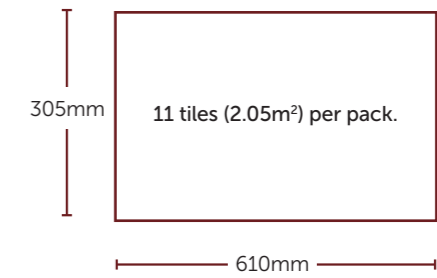

Plockton Mosaic