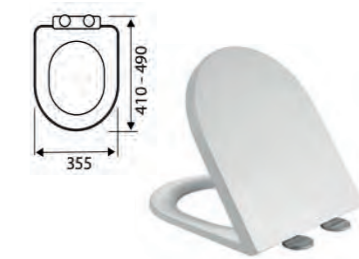

Kameo Wall Hung Pan

With Slim Soft Close Seat
POT539KA-SEA102D
£328

RIMLESS

SEATS

Opus
Wrapover Square with Round Edges
Made from polypropylene
POT082OP | £70

Premium Wrapover Square
with Round Edges
Made from duroplastic
POT084OP | £81

Standard D
Wrapover Standard D Shape
Made from polypropylene
SEA101D | £63

Superslim D
Sandwich Style Premium D Shape
Made from duroplastic
SEA104D | £75

Slim D
Slim Wrapover Premium D Shape
Made from duroplastic
SEA102D | £75