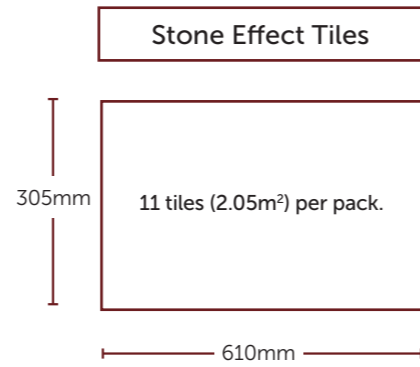

Staffa Graphite Concrete
LRSPC-STGC | **£107** (€52.20 m²)