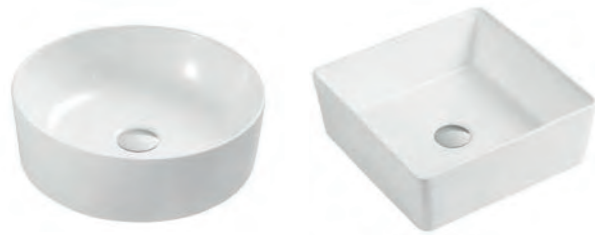

COUNTERTOP BASINS

- Standalone basins sit on the worktop with concealed plumbing.
- Pair Lois and Island countertop basins with a hi rise basin mixer - see our brassware range from page 137 for more details. Karlo basins use any standard mono basin mixer.
- All basins shown require **unslotted wastes** except Karlo, noted below.

Lois Countertop Basins

Round	Square
425mm Diameter CTB-LOI425 £109	390mm Square CTB-LOI390 £109