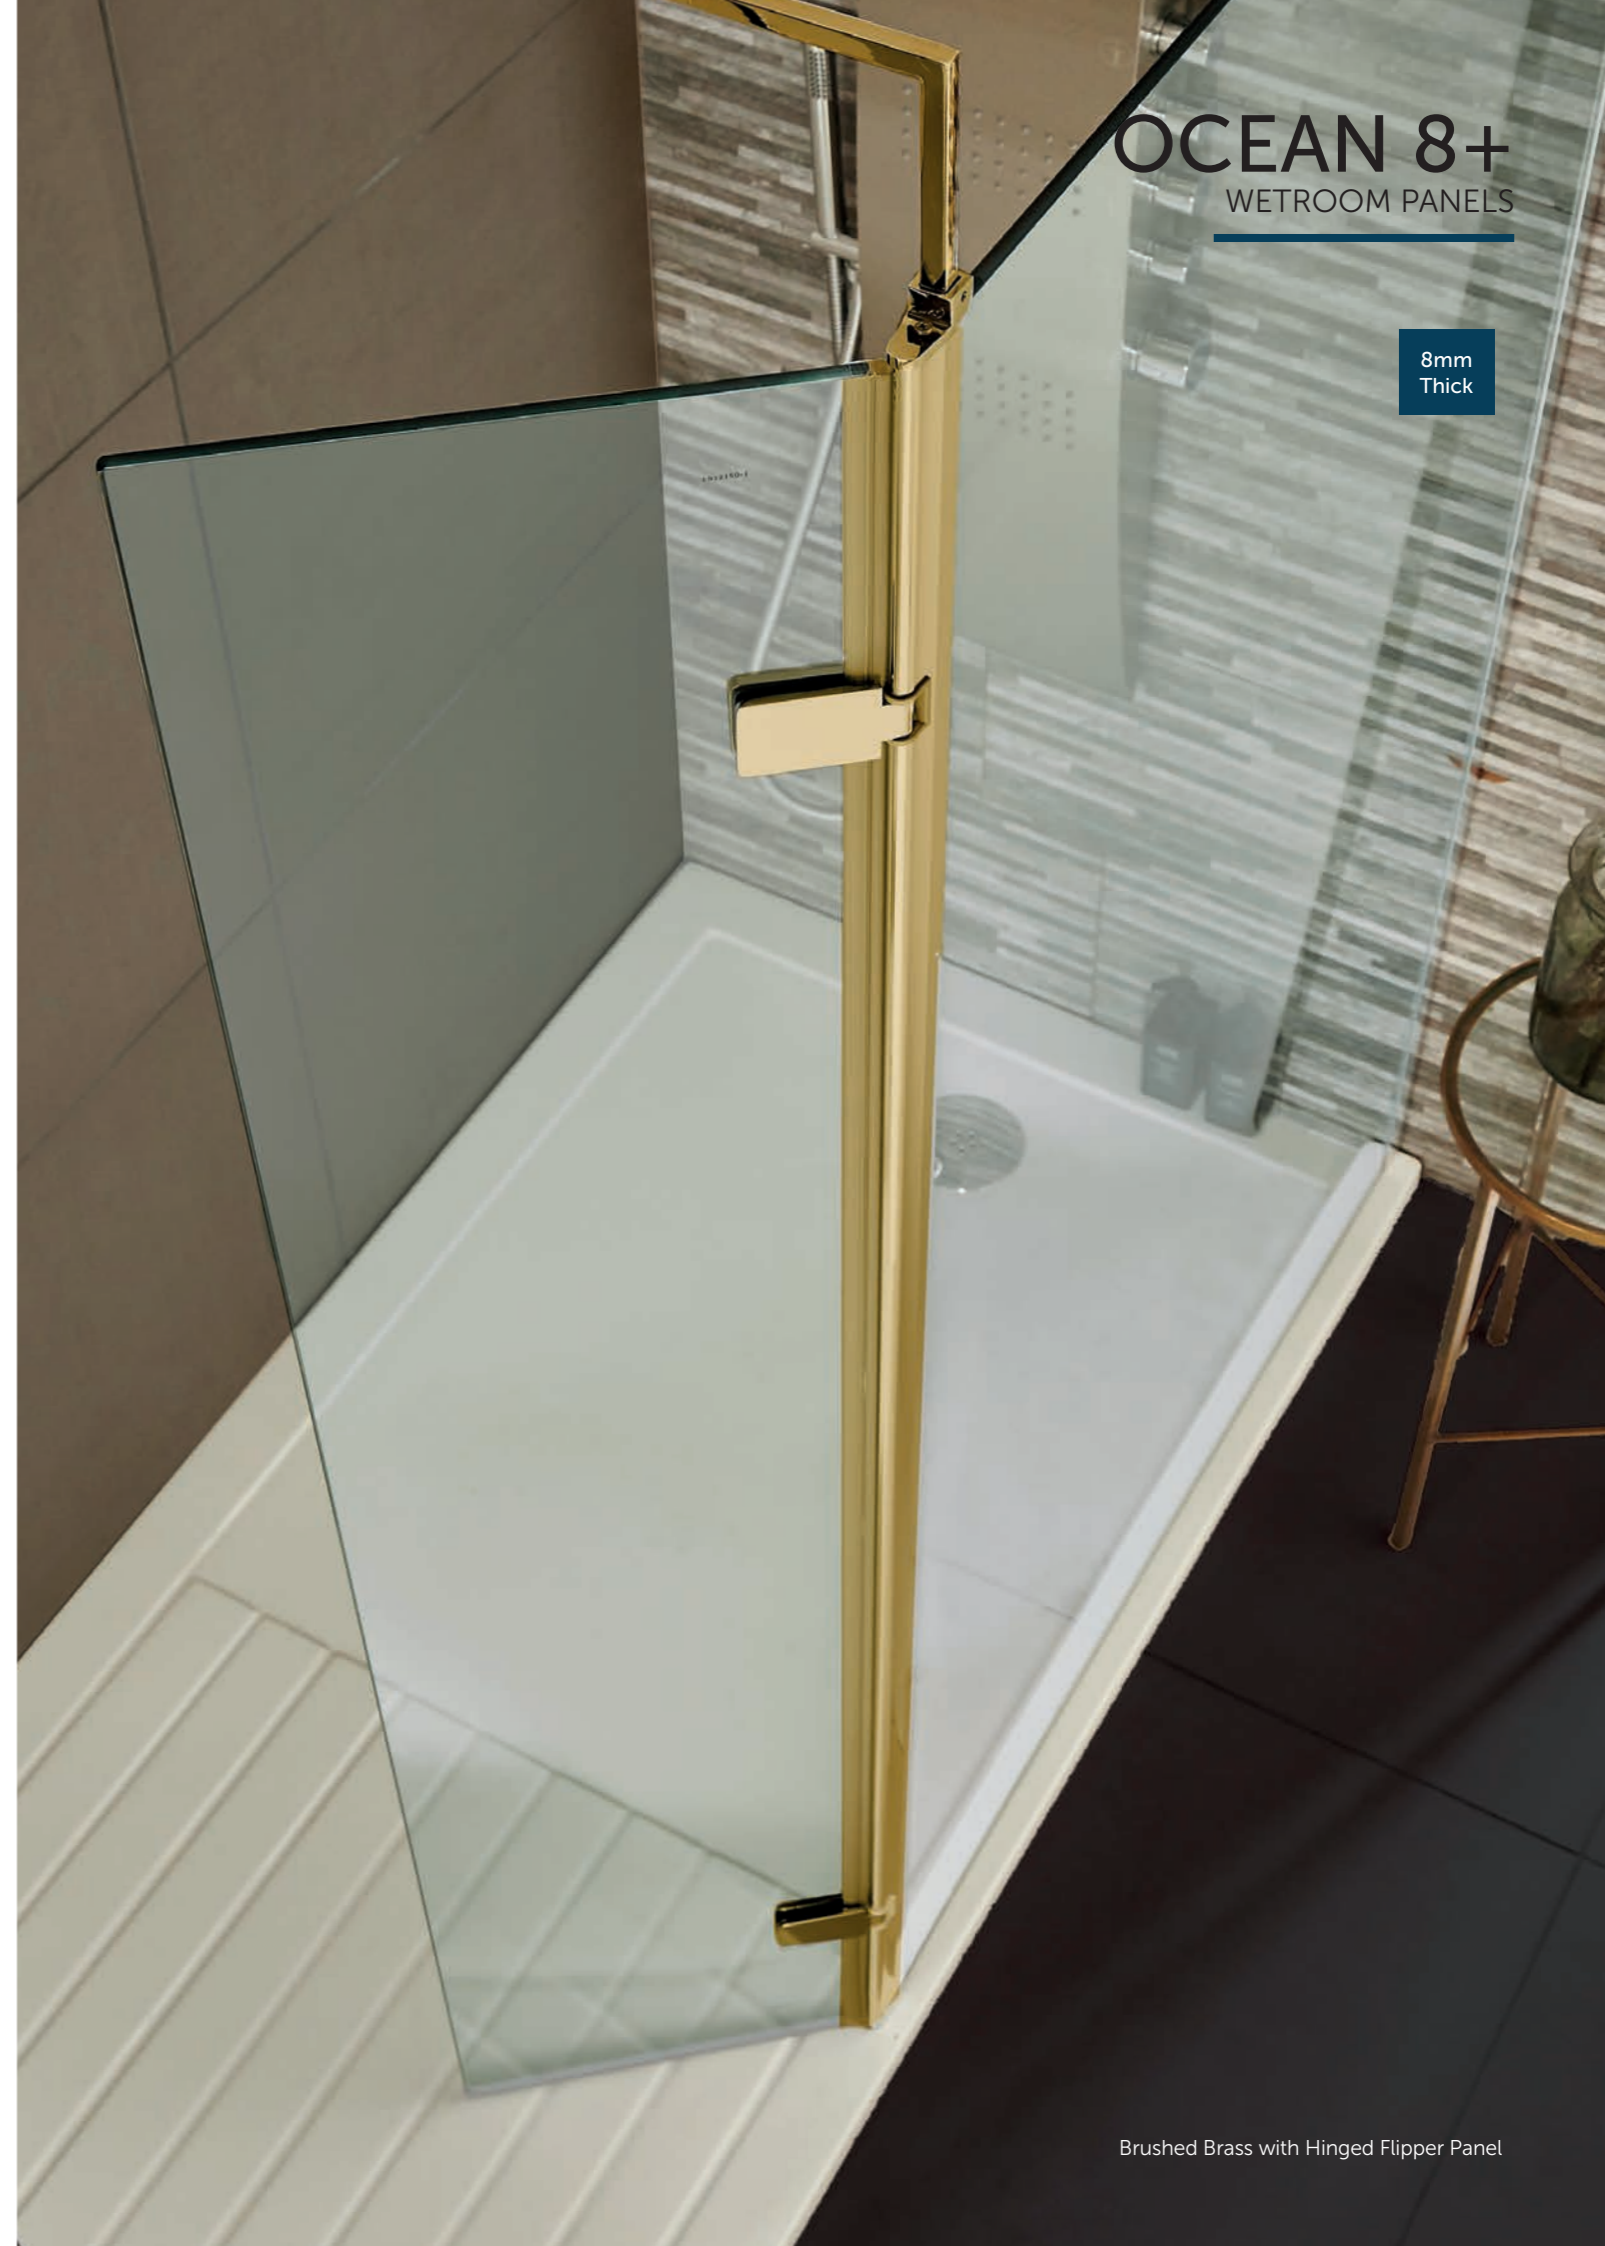

Hinged Flipper

	Code	Price
300mm Flipper Chrome	EIGHT300W	£215
300mm Flipper Matt Black	NER300W	£230
300mm Flipper Brushed Brass	BRASS300W	£261

Finishes

2000mm High

Easy Clean Glass

8mm Thick

OCEAN 8+

WETROOM PANELS

8mm Thick

Brushed Brass with Hinged Flipper Panel

Wetroom Panel

Size	Adjustment Min - Max	Clear Glass Only	
700mm	670-690	UWP0001	£245
800mm	770-790	UWP0002	£245
900mm	870-890	UWP0003	£290
1000mm	970-990	UWP0004	£300
1100mm	1070-1090	UWP0005	£325
1200mm	1170-1190	UWP0006	£350