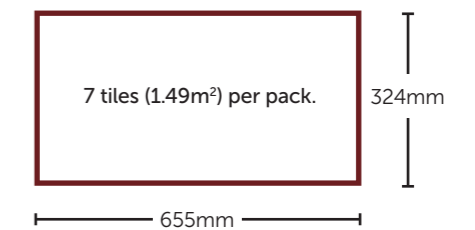

Wood Planks

Stunning wood effect planks featuring natural grain and knot effects in five stunning finishes.

Herringbone Planks

Beautiful wood effect planks arranged in an eye catching herringbone pattern, in a variety of contemporary shades.

Starstone Tiles

- Durable & waterproof 4.5mm thick tiles with Protectonite coating. Contains up to 50% recycled material.
- Suitable for use with underfloor heating up to 27°. Starstone is warm and pleasant to walk on, with low sound-transmission.
- Water resistance and an R10 slip rating means it's the perfect choice for a stylish yet safe and comfortable bathroom floor.

Starstone tiles include suspended silver granules for a stunning contemporary feel - the subtle sparkle adds an elegant touch to your room.

Underlay

Specially designed for vinyl flooring and suitable for use with underfloor heating, insulates against sound and prevents movement on uneven floors.