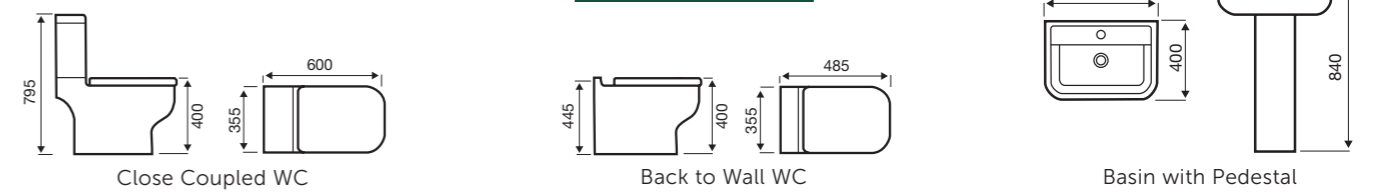

Style - Pg 64-65

Close Coupled WC

Comfort Height WC

Close-to-Wall WC

Back to Wall WC
(Standard/Comfort Height)

Wall Hung WC (Short Projection)

Semi-Recess Basin

Opus - Pg 66-67