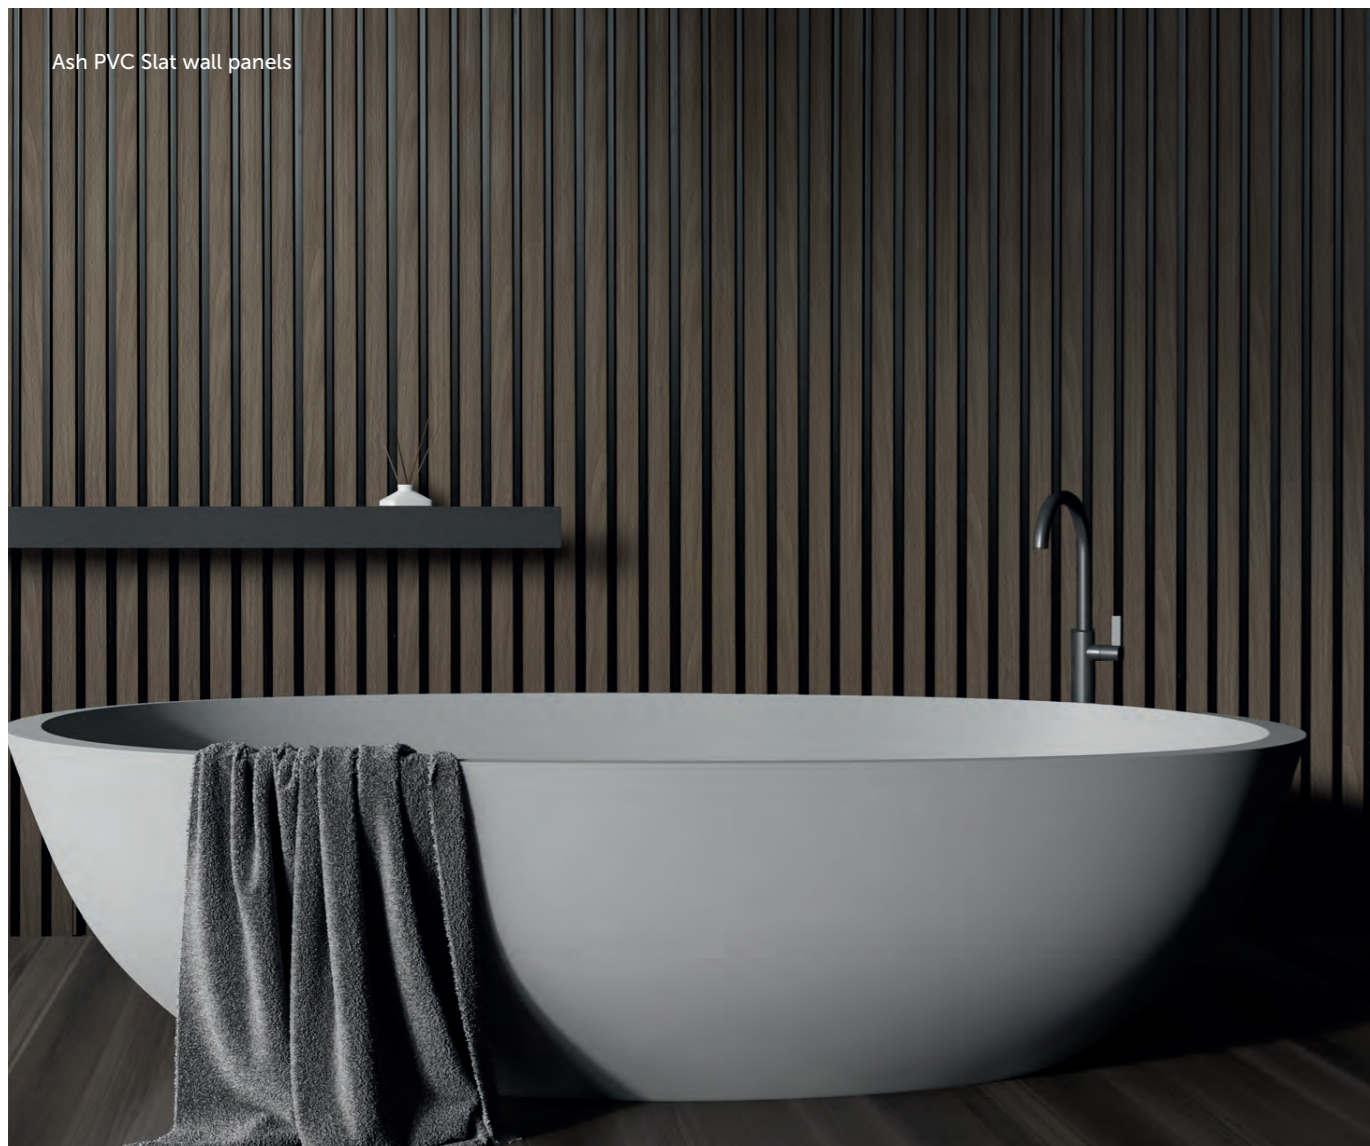

PVC SLAT

WALL PANELS

- Wood Effect PVC Panels
- 2900h x 118w
- 11mm thickness
- Vertical or horizontal installation
- Easy to install with adhesive
- Fire retardant
- Water resistant
- Trims available