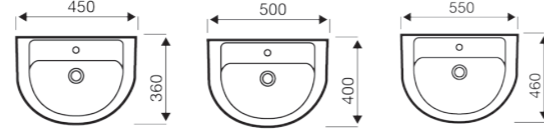

450/500/550mm Basins