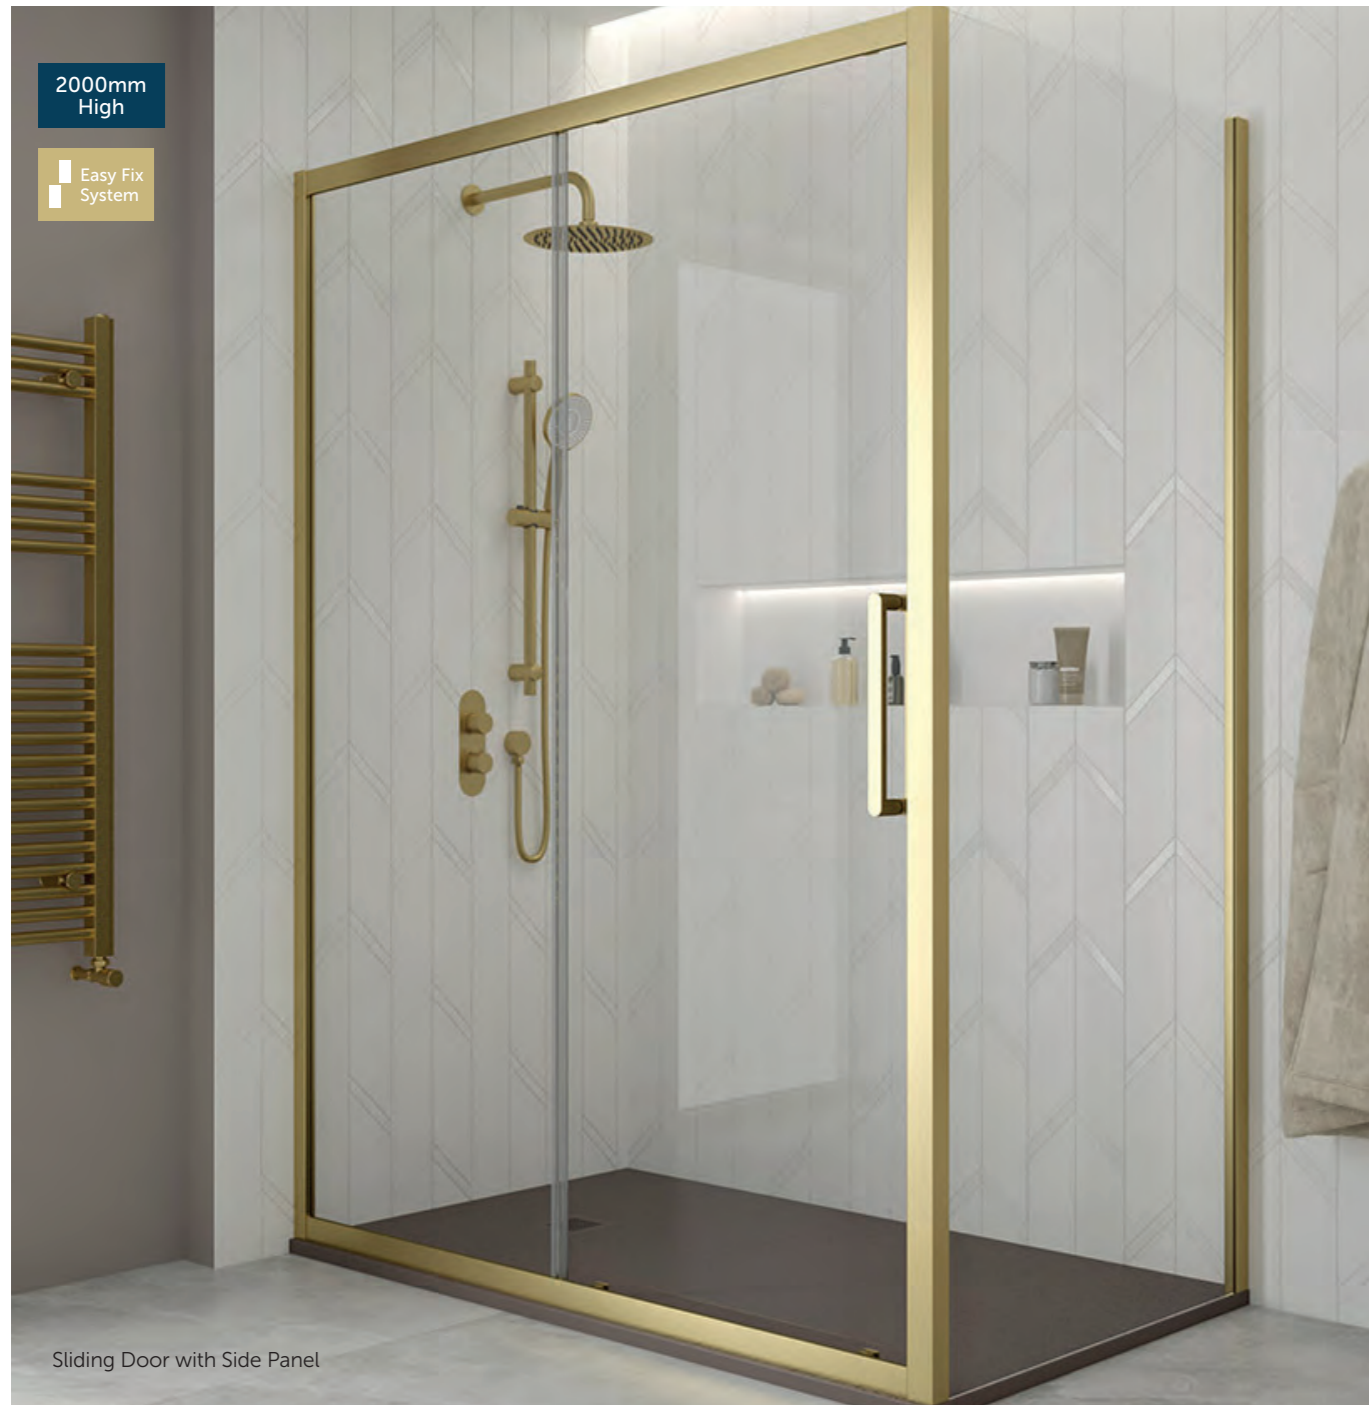

Comfort and Convenience

With clip out metal door runners, it's simple to keep these doors spotless. The high quality smooth sliding doors ensure comfort and ease of use.

Bi-Fold Doors			
	Adjustment	Aperture	
760mm SIX760BF	710-750mm	530mm	£432
800mm SIX800BF	750-790mm	570mm	£445
900mm SIX900BF	850-890mm	670mm	£455
Extension Profile 20mm (pair) SIXEXT			£109

Frameless Side Panels

	Adjustment	
700mm SIX700SP	670-690mm	£243
760mm SIX760SP	730-750mm	£260
800mm SIX800SP	770-790mm	£271
900mm SIX900SP	870-890mm	£287

The ASPECT 8mm Shower Door Range offers a stunning focal point to any bathroom. Standing at an impressive 2 metre height, this range fuses function and contemporary design. Available

in numerous shapes and sizes, the ASPECT Range will allow you to create a luxurious showering space for you to unwind and indulge yourself in.

2000mm High

Easy Fix System

Sliding Door with Side Panel

Easy Glide Rollers