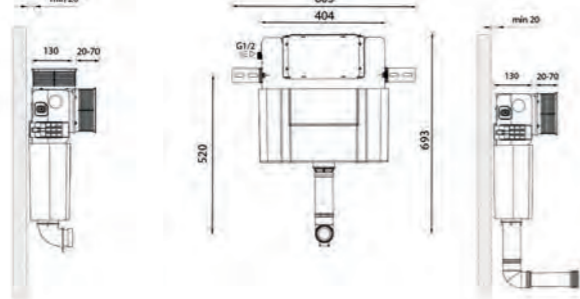

MODCIST820 | 820mm

MODCIST980 | 980mm