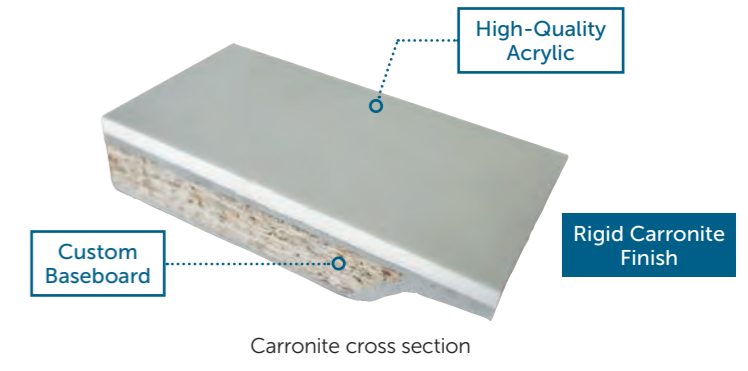

BATHING

- MB Matt Black options available
- BR Brushed Brass options available

- Carron Bathing Range 84-92
- Profile SE & DE Baths 93
- MB Quantum SE & DE Baths 94-95
- Integra Grippled Baths 96
- Surf & Flow SE & DE Baths 97
- MB Whirlpools 97
- L-Shaped Shower Baths 97
- Freestanding Baths 98-101
- MB BR Ocean Bath Screens 102-103
- Bath Panels 104

From freestanding baths for those who enjoy a luxurious soak, or shower baths and screens so you can make the most of your tub, our bathing collection offers a variety of options to help you to relax in comfort.

Technical information available - see page 202-204

CARRON BATHING RANGE

- Carron's entire range of single & double ended, freestanding and shower baths available to order - see page 84-92 for the range.
- Featured models: Quantum SE & DE, Integra Grippled and Profile Slim Edge baths all available off the shelf in a range of sizes to suit your bathroom - see pages 93-96 for details.
- Available with Carronite™ finish for greater strength and insulation.

Carronite

- **Added Strength:** the Carronite™ finish provides sturdiness and rigidity to your bath, for additional comfort and peace of mind.
- **Thermal Insulation:** The additional layers provide additional insulation against heat, meaning your bath will stay hotter for up to 30 minutes longer.