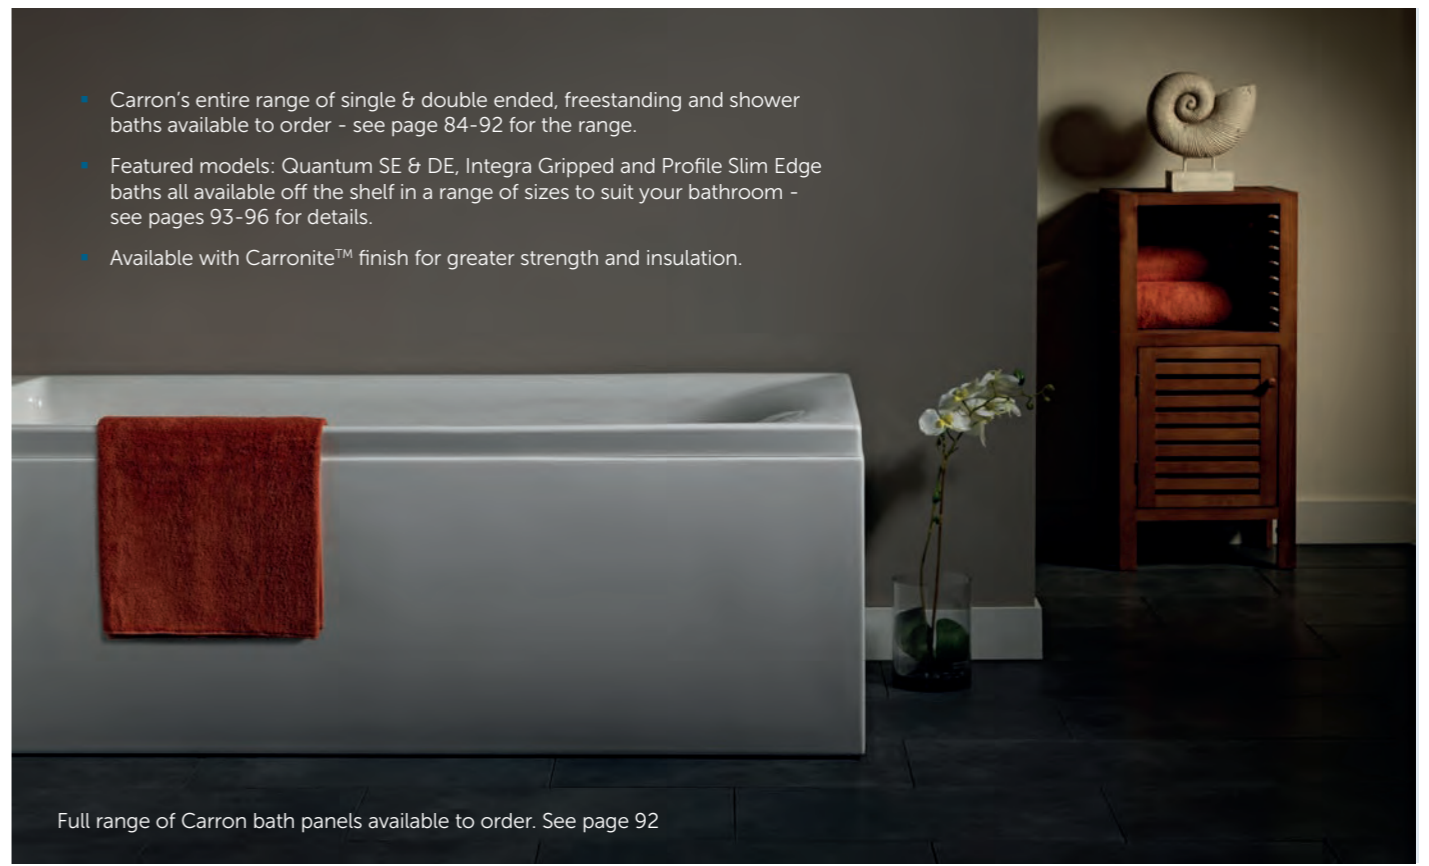

CARRON BATHING RANGE

- Carron's entire range of single & double ended, freestanding and shower baths available to order - see page 84-92 for the range.
- Featured models: Quantum SE & DE, Integra Grippled and Profile Slim Edge baths all available off the shelf in a range of sizes to suit your bathroom - see pages 93-96 for details.
- Available with Carronite™ finish for greater strength and insulation.

Full range of Carron bath panels available to order. See page 92

Carronite

- **Added Strength:** the Carronite™ finish provides sturdiness and rigidity to your bath, for additional comfort and peace of mind.
- **Thermal Insulation:** The additional layers provide additional insulation against heat, meaning your bath will stay hotter for up to 30 minutes longer.