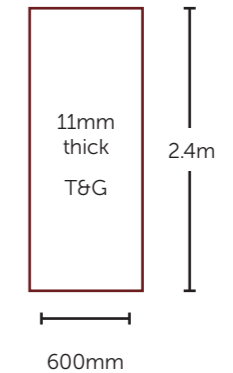

- 11mm thick plywood tongue and groove fitted wall panels in a range of tile effect styles to suit any bathroom.
- Choose from our Urban range inspired by contemporary city environments or our Scandinavian range with smart marble, stone and wood effect tiles.
- Trims available - see page 193.