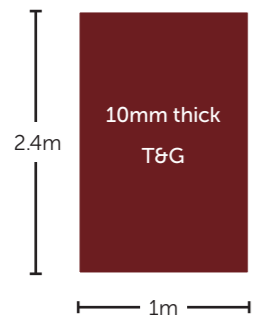

WETWALL

PVC PANELS

- Sleek and stylish PVC panels
- 10mm thick
- Tongue & Groove
- Quick and easy to install

White Gloss
PWPWHGL100 | £125

White Arctic Sparkle (Gloss)
PWPWHAS100 | £125

White Pearl (Gloss)
PWPWHPE100 | £132