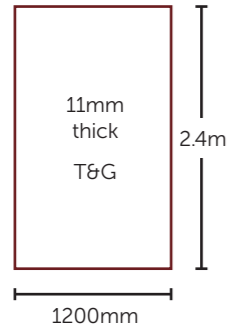

- A stunning range of hues and patterns with a variety of inspirations - from subtle shimmers to bold marbling to stylish wood effect textures, there's a Perform Panel for every bathroom.
- 11mm thick, 1200mm wide plywood panels, in Nu-Lock Tongue & Groove.
- All finishes in the Perform Panel range are available to order in 1200mm wide Straight Edge & 600mm wide Nu-Lock Tongue & Groove.