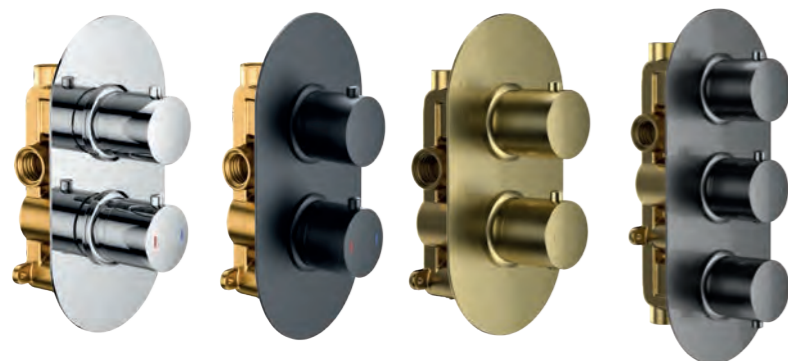

Square

Chrome *SQSRKCH* £83 Brushed Brass *SQSRKBB* £199

Matt Black *SQSRKMB* £96

NEW

CONCEALED VALVES

CONCEALED VALVES

1 FUNCTION VALVE - Controls one outlet and adjusts the temperature with the other.

2 FUNCTION DIVERTER - Controls two outlets from the top and adjusts the temperature with the other.

3 FUNCTION DIVERTER - Controls two outlets from the top, adjusts the temperature with the middle and controls a third outlet from the bottom.

Rondo+ 1 Function Concealed Thermostatic Valve

1 Function	
Chrome	RON1CP £360
Matt Black	RON1MB £424
Brushed Brass	RON1BB £466
Gunmetal	RON1GM £466

Plaza+ 1 Function Concealed Thermostatic Valve

1 Function	
Chrome	PLA1CP £360
Matt Black	PLA1MB £414
Brushed Brass	PLA1BB £455

Rondo+ 2 Function Concealed Thermostatic Valve

2 Function	
Chrome	RON2CP £406
Matt Black	RON2MB £467
Brushed Brass	RON2BB £513
Gunmetal*	RON2GM £549