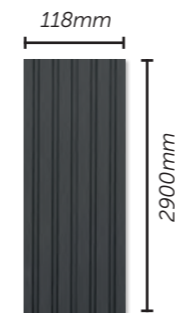

PVC SLAT

WALL PANELS

Anthracite   2900 x 118mm
SL32-ANTH
£29

Left trim
2900 x 42.2
SL32LT-ANTH
£9

Right trim
2900 x 26.1
SL32RT-ANTH
£9

Universal
2900 x 26.1
SL32UT-ANTH
£9