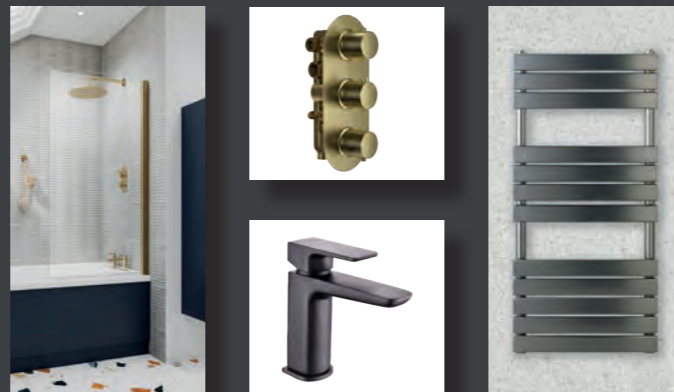

WHAT'S NEW

A SELECTION OF OUR NEW RANGES

MIRAGE FLUTED GLASS

Add texture to your bathroom with our new fluted glass range. Now available in matt black & brushed brass finishes.

From page 125

BRUSHED BRASS & GUNMETAL

Create the latest look in your bathroom with the latest finishes including brushed brass and gunmetal.

ACOUSTIC & PVC SLAT WALL PANELS

On trend PVC and Acoustic slat wall panels available in an array of stunning finishes.

From page 194

CONTENTS

Furniture & Mirrors	4
Ceramics	58
Bathing.....	82
Showering.....	105
Brassware.....	137
Bathroom Accessories.....	156
Heating	158
Ceiling, Floors & Walls	176
Technical Information.....	198

Our January 2024 Bathroom Collection features a wide range of brand new products as well as returning favourites. From our new Arc curved vanity units & Freya cloakroom units, we've got something for every bathroom.

We also have new Acoustic and PVC Slat wall panels to make your room stand out from the crowd.

Prices listed are correct at the time of going to print, and include V.A.T
All sizes are in mm unless stated otherwise.
Terms & Conditions apply (see pg 206)