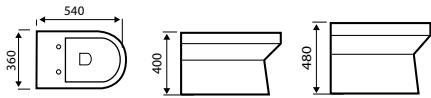

Back to Wall WC (Standard/Comfort Height)