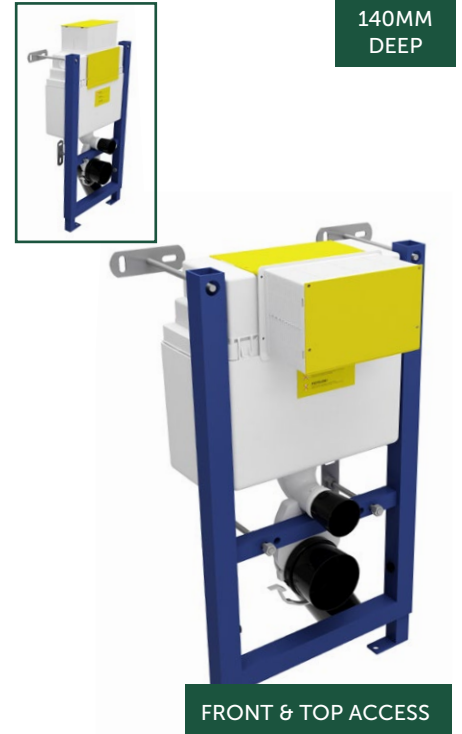

115MM
DEEP

395MM WIDE

1.1m Adjustable Height Wall Frame with Front Access Dual Flush Cistern and Chrome Flush Plate
1100-1399h x 395w
OC100WF £320

85MM
DEEP

450MM WIDE

1.1m Adjustable Height Wall Frame with Front Access Dual Flush Cistern and Chrome Flush Plate
1100-1399h x 450w
OC85WF £320

140MM
DEEP

FRONT & TOP ACCESS

0.78m Adjustable Height Wall Frame with Front/Top Access Dual Flush Cistern and Chrome Flush Plate
780-980h x 405w
OC140WF £320

Flushplates

- A chrome flushplate is included with all frames, however an optional Matt Black plate can be purchased separately: