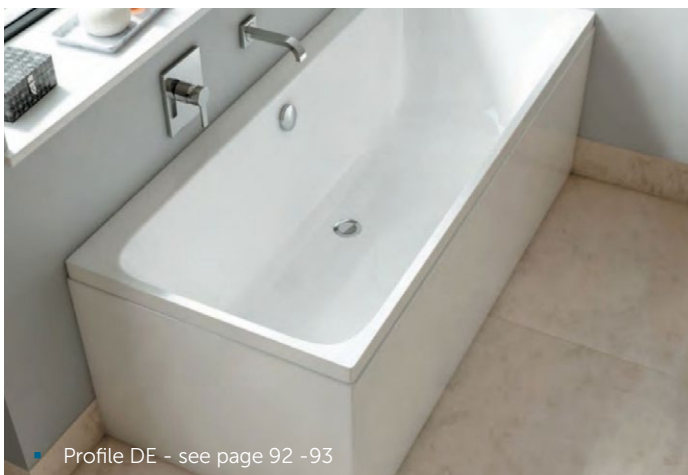

▪ Urban Shower Bath, available to order

▪ Profile DE - see page 92 -93