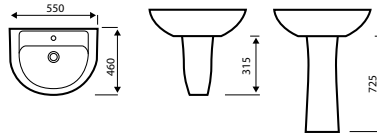

550mm Basin, Semi & Full Pedestal

Forth