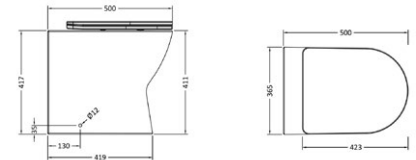

Back to Wall WC