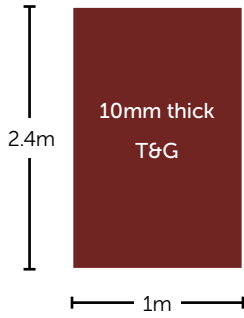

White Arctic Sparkle (Gloss)
PWPWHAS100

£125

White Pearl (Gloss)
PWPWHPE100

£132

Silver Pearl (Gloss)
PWPSEPE100

£132

WETWALL PVC PANELS

- Sleek and stylish PVC panels
- 10mm thick
- Quick and easy to install.