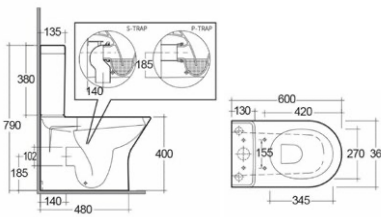

Close to Wall WC