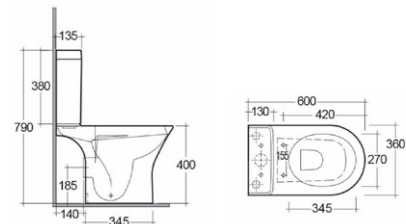

Close Coupled WC

Close to Wall WC

Back to Wall WC

Pedestal Basin

450/500/550mm Basins

Semi Recess Basin

Aquarius

Close Coupled WC