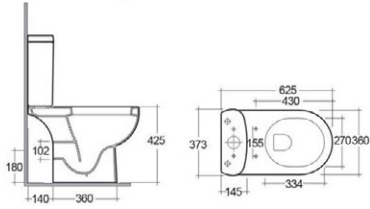

Taurus

Close Coupled WC

Close to Wall WC

Back to Wall WC

Wall Hung WC

Zaffiro

Close Coupled WC

Close to Wall WC