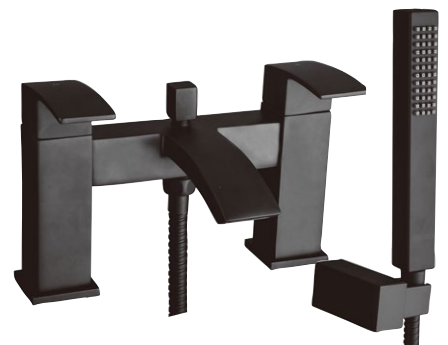

Bath Shower Mixer - Matt Black
TAP04FAIB £255