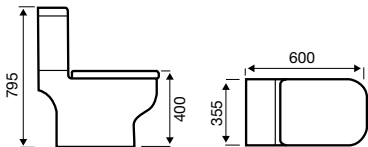

Opus

Close Coupled WC