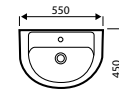

Semi-Recess Basin