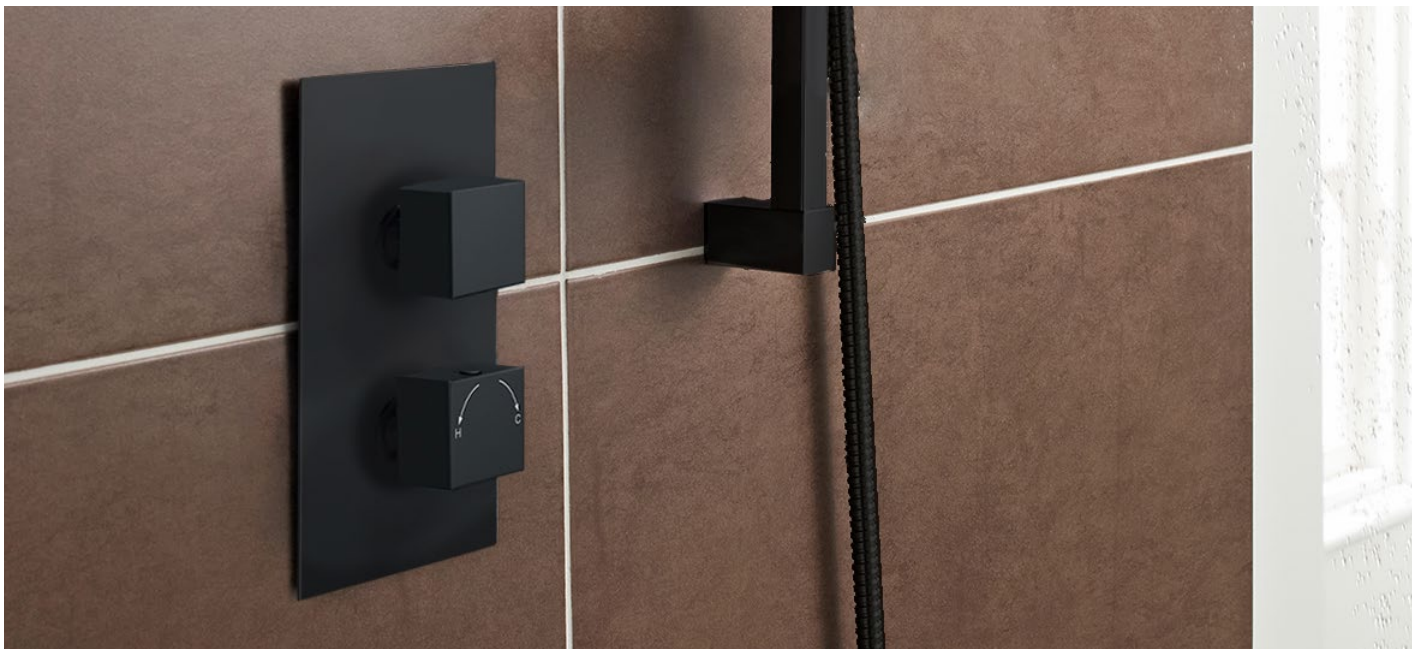

MATT BLACK FINISH VALVES

Bar Valves

- Thermostatic valves keep your water temperature comfortable and constant - pair an exposed bar valve with your choice of slide rail kits.

Concealed Valves

- Use the top valve to turn the shower on or off, and the bottom valve to control the water temperature.

Diverter Valves

- Use the top valve to select which shower accessory to use (e.g. a drench head or slide rail handset), and the bottom valve to control the water temperature.