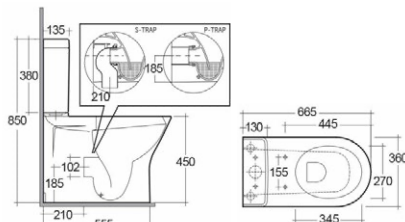

Comfort Height Close to Wall WC