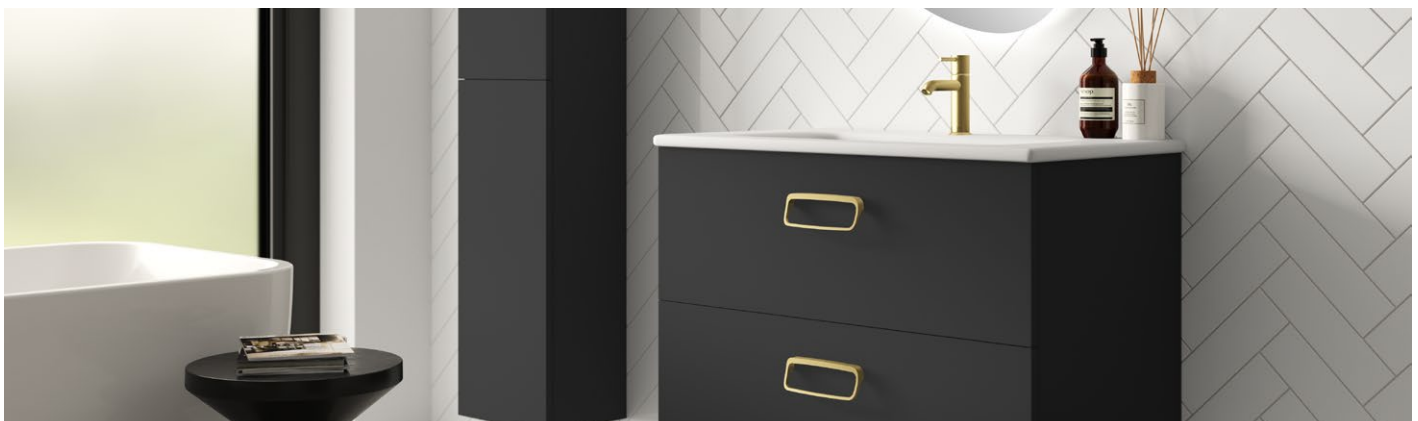

£318

Fjord Green

1500mm 2 Door Reversible Column Unit
(push to open, no handle required)
300w x 1500h x 235d
29223

£393

500mm WC Unit
500w x 840h x 220d
29218

£264

500mm Wall Mounted 2 Drawer Unit with
Ceramic Basin (handles sold separately)
510w x 565h x 395d
29203-29036