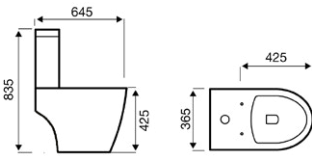

Taurus

Close Coupled WC

Close to Wall WC

Back to Wall WC

Wall Hung WC

Zaffiro

Close Coupled WC

Close to Wall WC