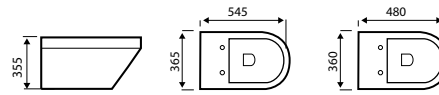

Wall Hung WC (Standard/Short Projection)