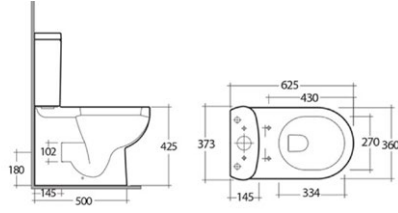

Taurus

Close Coupled WC

Close to Wall WC

Back to Wall WC

Wall Hung WC

Zaffiro

Close Coupled WC

Close to Wall WC