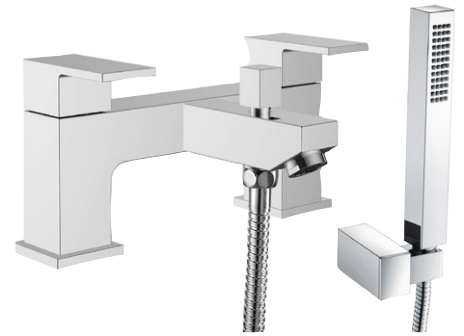

£230

ERSKINE

BRASSWARE

Mono Basin Mixer with Click Waste
TAP05ERS

£122

Bath Filler
TAP03ERS

£176

Bath Shower Mixer
TAP04ERS