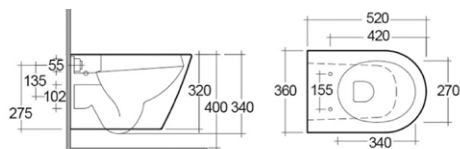

Wall Hung WC