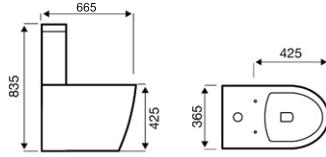

Taurus

Close Coupled WC

Close to Wall WC

Back to Wall WC

Wall Hung WC

Zaffiro

Close Coupled WC

Close to Wall WC