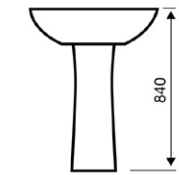

Pedestal Basin