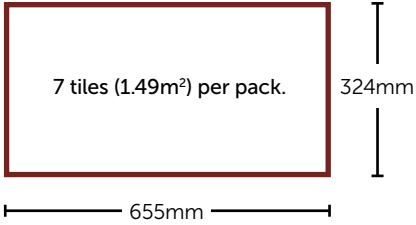

Premium Plus Tiles

- Premium Plus tiles feature an exquisite range of subtle stone effect finishes.
- Starstone tiles include suspended silver granules for a stunning contemporary feel - the subtle sparkle adds an elegant touch to your room.

Polished Concrete
POC46244 *£128 (€85.91m²)*