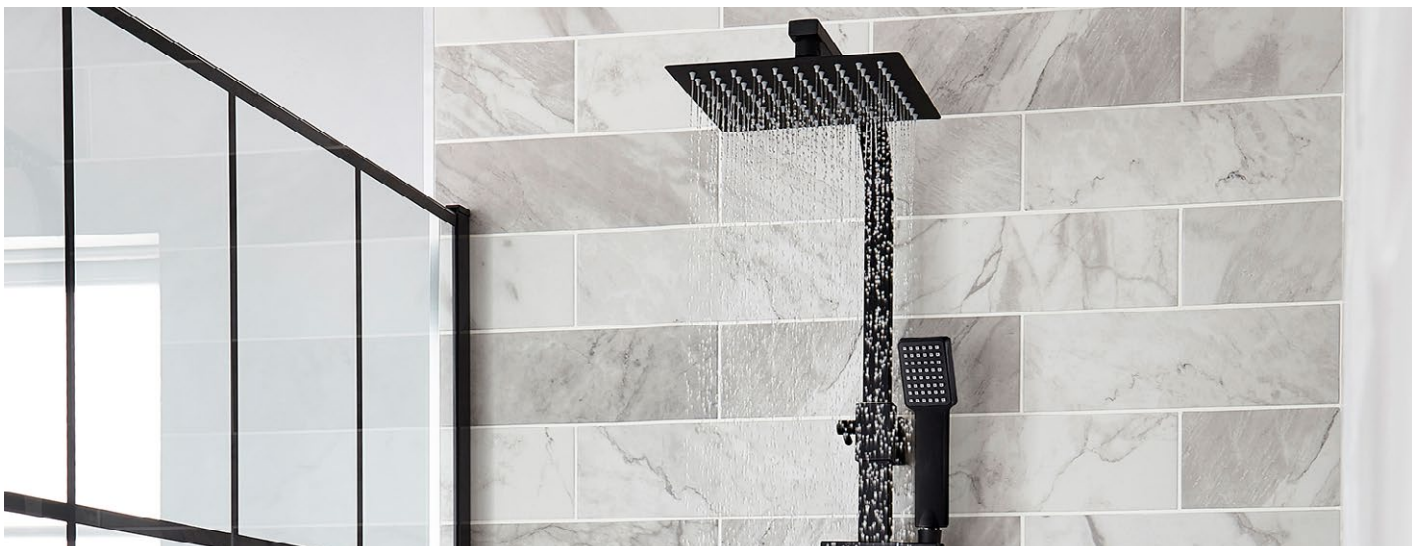

MATT BLACK FINISH SHOWERS

Drench Head Showers

- All in one showering, featuring a drench head (height adjustable after installation), slide rail kit and bar valve with easy fix kit included.
- Sleek matt-black finish, with hose and head designed to be cleaned easily.

Includes Easy Fix Kit

SHO052NR

£273

Includes Easy Fix Kit

SHO050NS

£321

Slide Rail Kits

- Pair with an exposed or concealed valve (pg 129) for a simple showering solution, perfect over baths or in smaller enclosures.

£66

£66

Use a slide rail kit alone, or pair with a fixed head and diverter valve for more flexibility - see page 130 -132 for details.