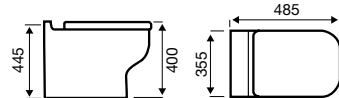

Back to Wall WC