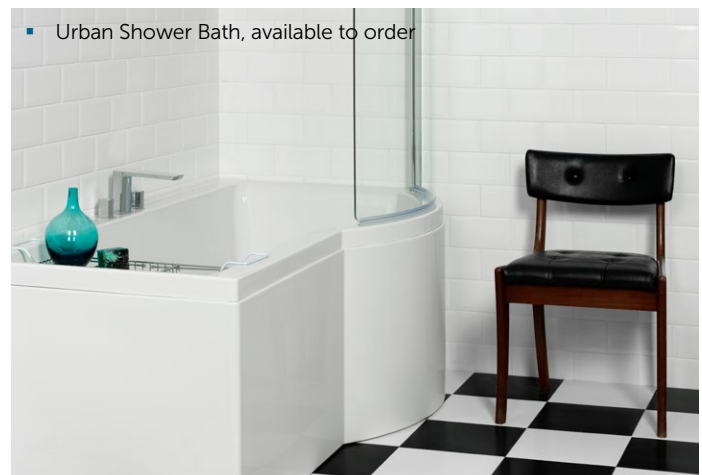

▪ Urban Shower Bath, available to order