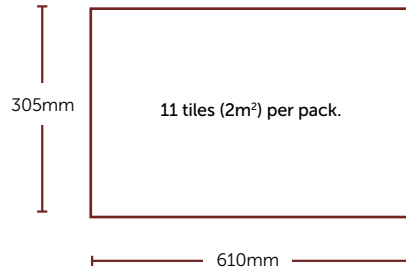

ELEGANCE

FLOORING RANGE

- Waterproof 5mm thick tiles/planks, with **pre-fitted underlay** for comfort and durability.
- Vinyl & Stone-plastic Composite layers to resist UV and wear.
- Easy install Drop Down Click system with **no underlay required**.

Stone Tiles

- Four striking stone-effect finishes, realistically textured in a range of hues to suit your room.

Staffa Graphite Concrete
LRSPC-STGC

£102 (£51 m²)