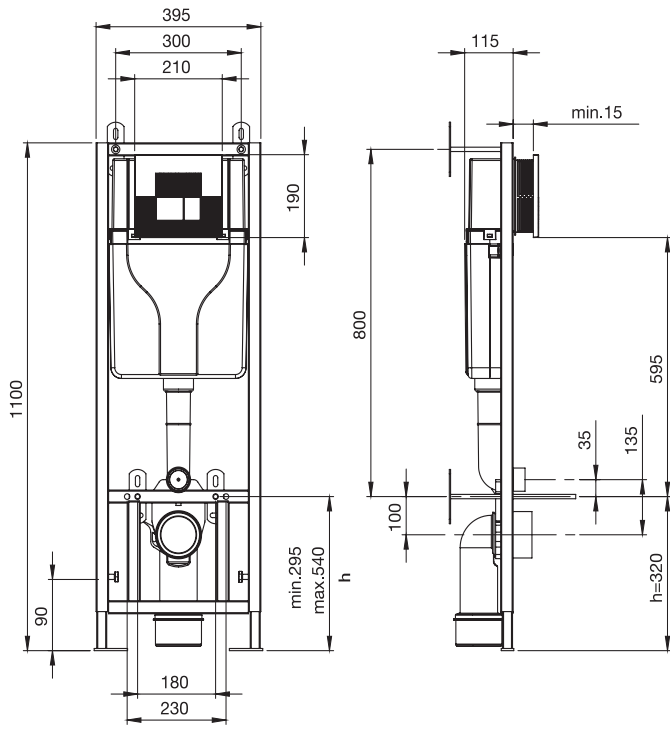

Wall Frames

OC100WF