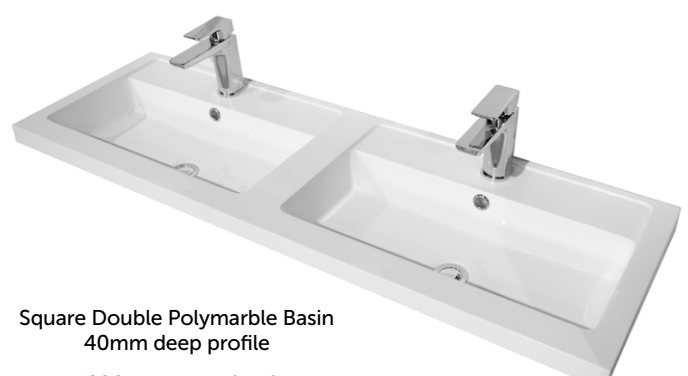

Black Vero Handle (160mm)
29433

£15

Brass Vero Handle (160mm)
29434

£19

Basin Options

- Choose between deep profile or shallow curved basins for 500/600mm units, and square polymarble or curved ceramic for 1200mm double basins.

For 500mm & 600mm Units

Thin Edge Ceramic Basin
50mm deep profile
500mm - KIN50BAS
600mm - KIN60BAS

Curved Ceramic Basin
30mm profile
500mm - KIN50CURBAS
600mm - KIN60CURBAS

For 1200mm Double Units

NEW

Wave Double Ceramic Basin
40mm deep profile
1200mm - KIN12WAVBAS

Square Double Polymarble Basin
40mm deep profile
1200mm - KIN12BAS

KINETIC

BATHROOM FURNITURE

NEW
OPTIONS

Gloss White

- A timeless classic, the Gloss White finish is fresh and minimalist, opening up your space while matching any style of room.