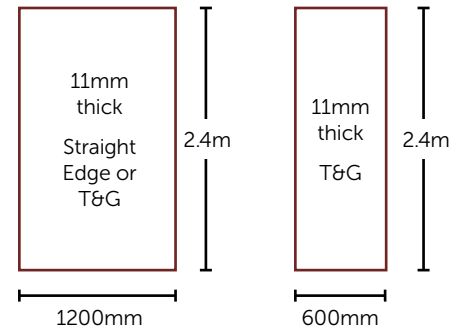

PERFORM WALL PANELS

- A stunning range of hues and patterns with a variety of inspirations - from subtle shimmers to bold marbling to stylish wood effect textures, there's a Perform Panel for every bathroom.
- *Elements* panels feature a subtle metallic shimmer for an even brighter, more luxurious feel.
- 11mm thick panels, with a choice of Straight-Edge plywood panels or Nu-Lock Tongue-and-Groove Exterior Grade MDF panels.
- Available in 600mm Tongue and Groove as standard where specified (all other finishes available 600mm wide to order)

Additional options available by order:
All finishes available 600mm wide & full range from Perform Panel available to order

White Bonito
Straight Edge (1200mm)
NUWHIBON12SE £243
Tongue & Groove (1200mm)
NUWHIBON12TG £269
Tongue & Groove (600mm)
NUWHIBON6TG £142