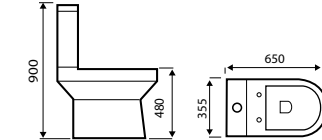

Comfort Height WC