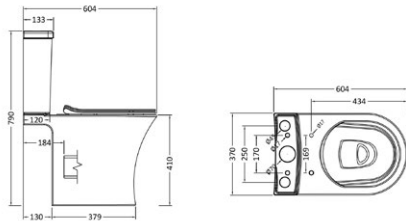

Close Coupled WC