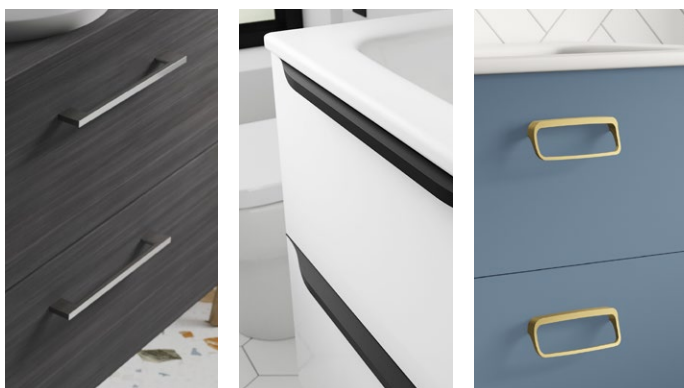

WHAT'S CHANGED

UPDATES TO OUR BROCHURE & EXISTING PRODUCTS

MATT BLACK BASINS

We've expanded our range of countertop basins (page 24) to give you even more choice, with matt black ceramic options now available, as well as a matt black basin for 600mm vanity units for an extra touch of luxury. See our Purity range (page 42) for details,

BRAND NEW HANDLES

We've updated our range of handles available for various units, with new Polished Chrome and Matt Black handles for our Purity range, as well as a revamped range compatible with Kinetic, Aura and all Zaneti units! See page 78 for the full selection.

FIBO PANELS

We've added a variety of new options to our selection of Fibo wet wall panels, with new Straight Herringbone styles in our Urban Collection, and additional stone effect finishes in our Scandinavian Collection - see page 196 for more info.