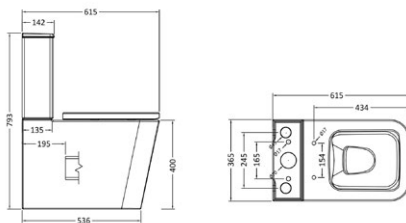

Close to Wall WC