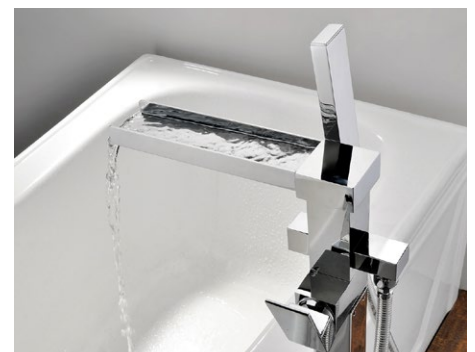

Pitcairn Freestanding Bath Shower Mixer