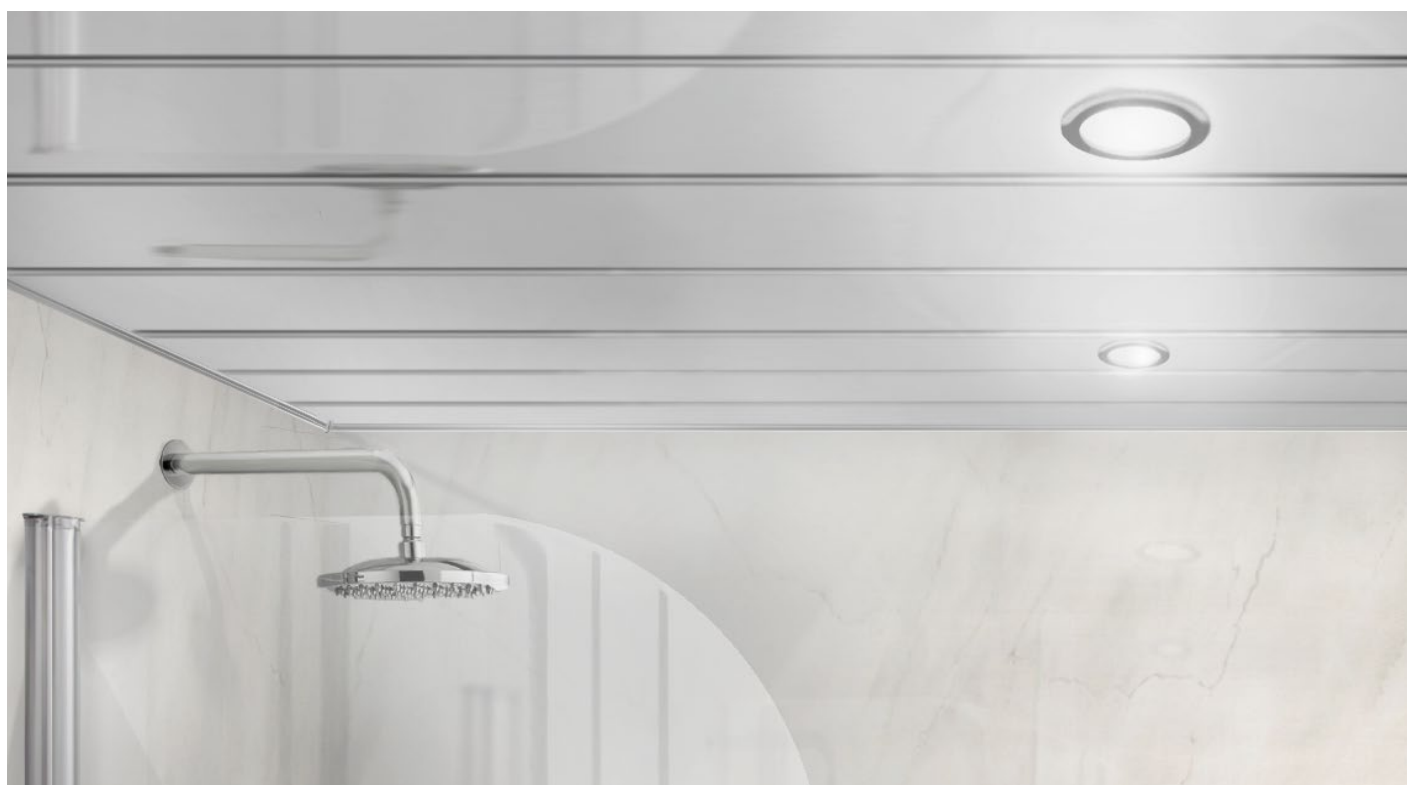

4m (Pack of 4 x 250mm)
FFC8-4OSS

£107

4m (Pack of 4 x 250mm)
FFC8-4TSS

£158