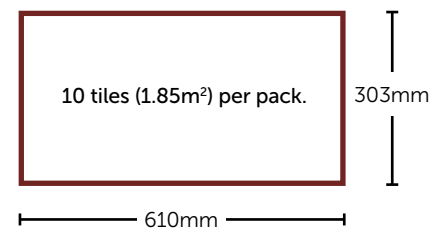

Dove Celestial Stone
DCS46996

£155 (€83.78m²)