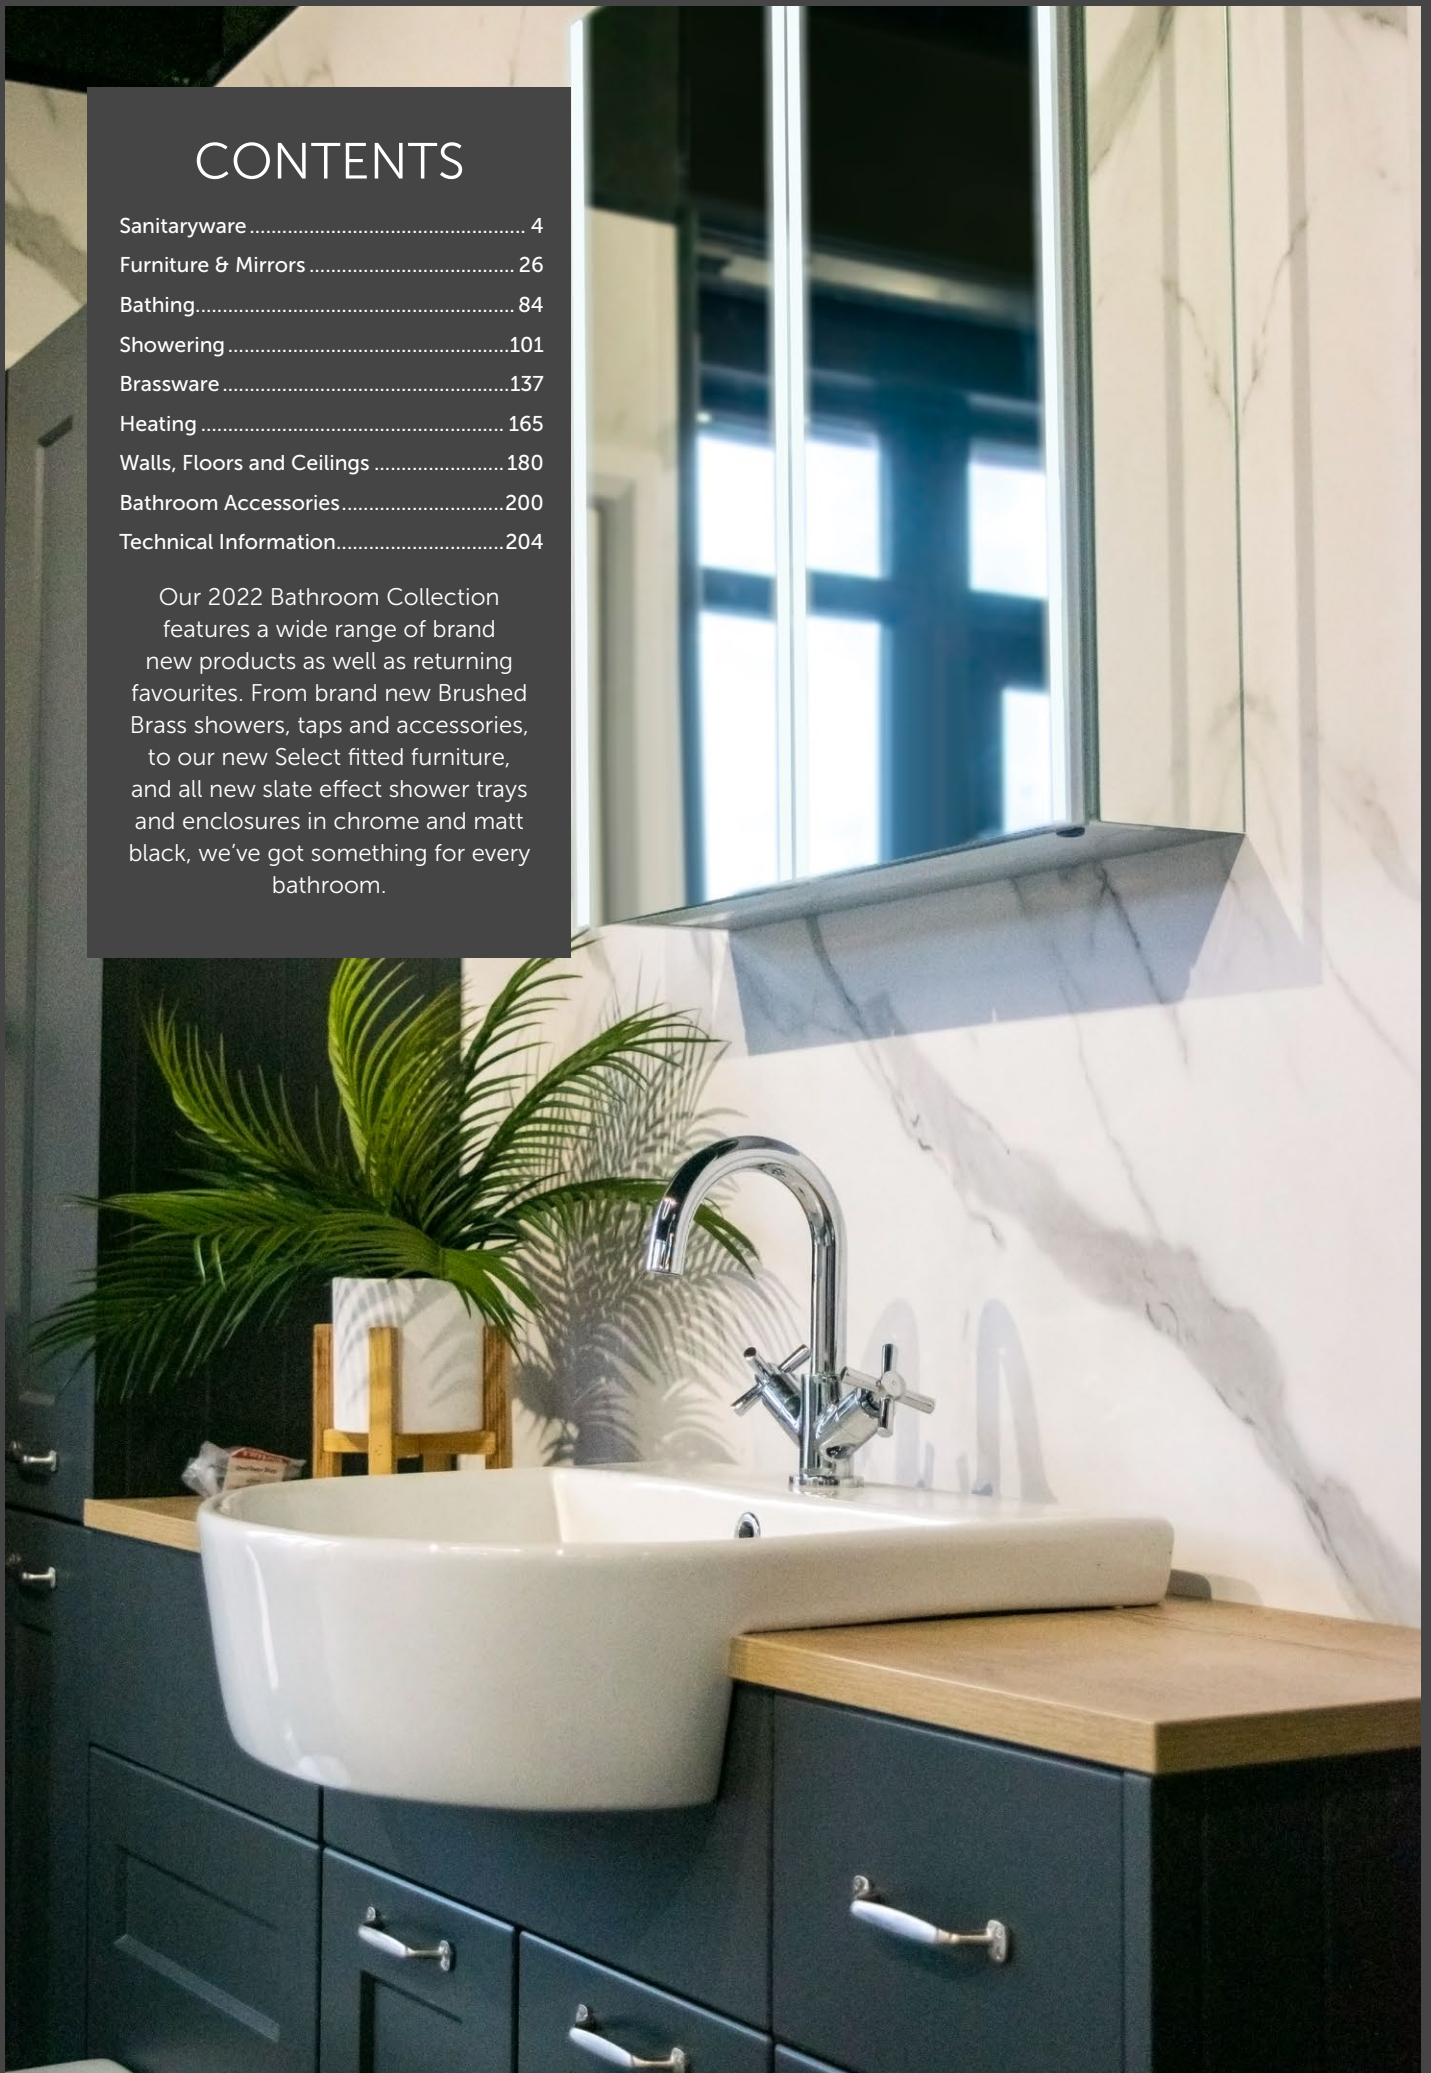

CONTENTS

Sanitaryware	4
Furniture & Mirrors	26
Bathing.....	84
Showering	101
Brassware	137
Heating	165
Walls, Floors and Ceilings	180
Bathroom Accessories.....	200
Technical Information.....	204

Our 2022 Bathroom Collection features a wide range of brand new products as well as returning favourites. From brand new Brushed Brass showers, taps and accessories, to our new Select fitted furniture, and all new slate effect shower trays and enclosures in chrome and matt black, we've got something for every bathroom.