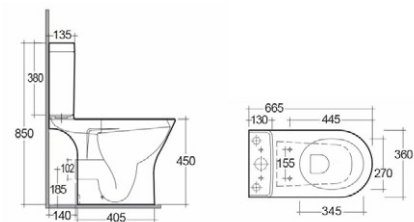

Comfort Height Close Coupled WC