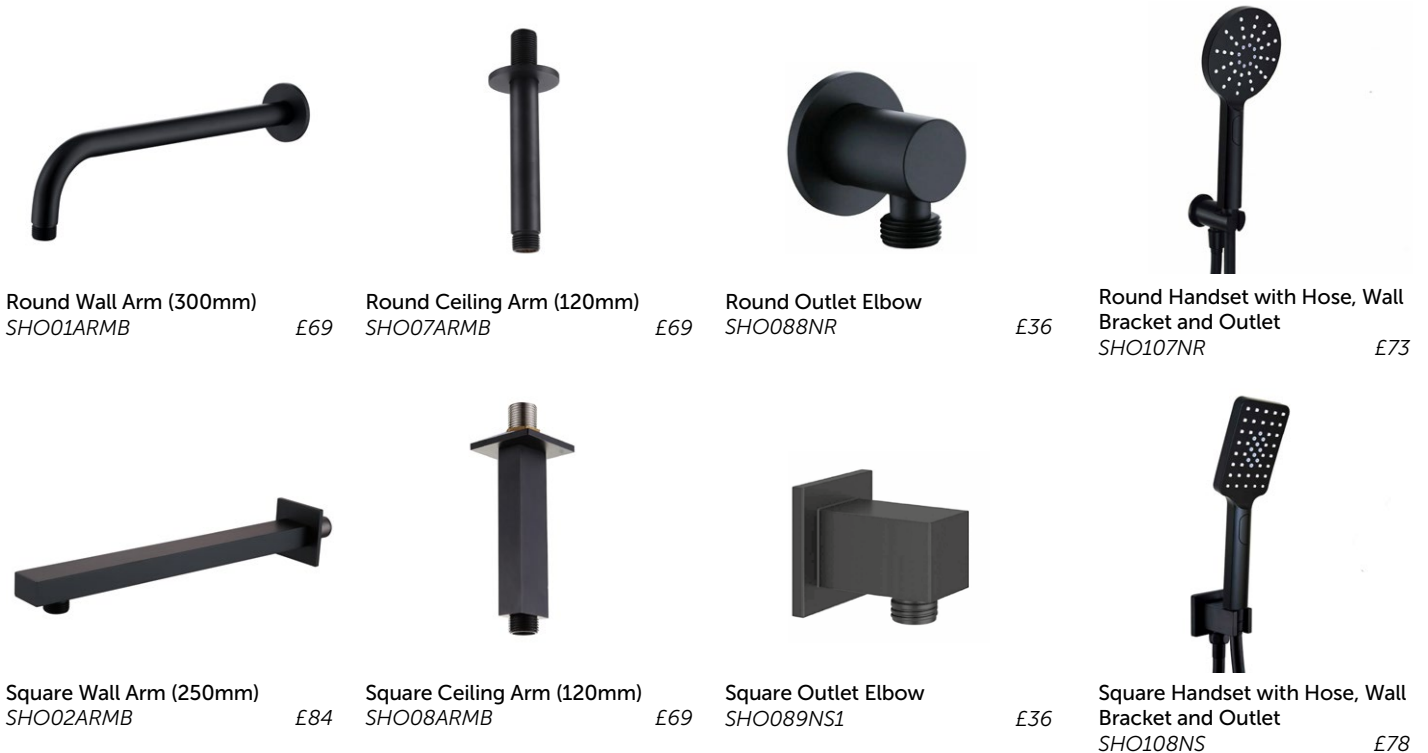

Shower Accessories

- Mount fixed heads to the wall or ceiling with a wall arm, and use outlet elbows with concealed valves to supply slide rail kits.