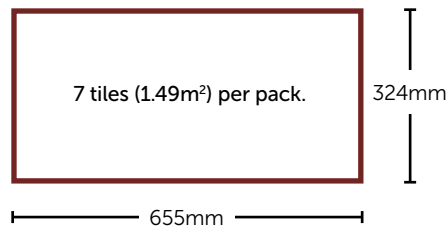

Brecca Grey Rock
BGR46961 £104 (£69.80m²)