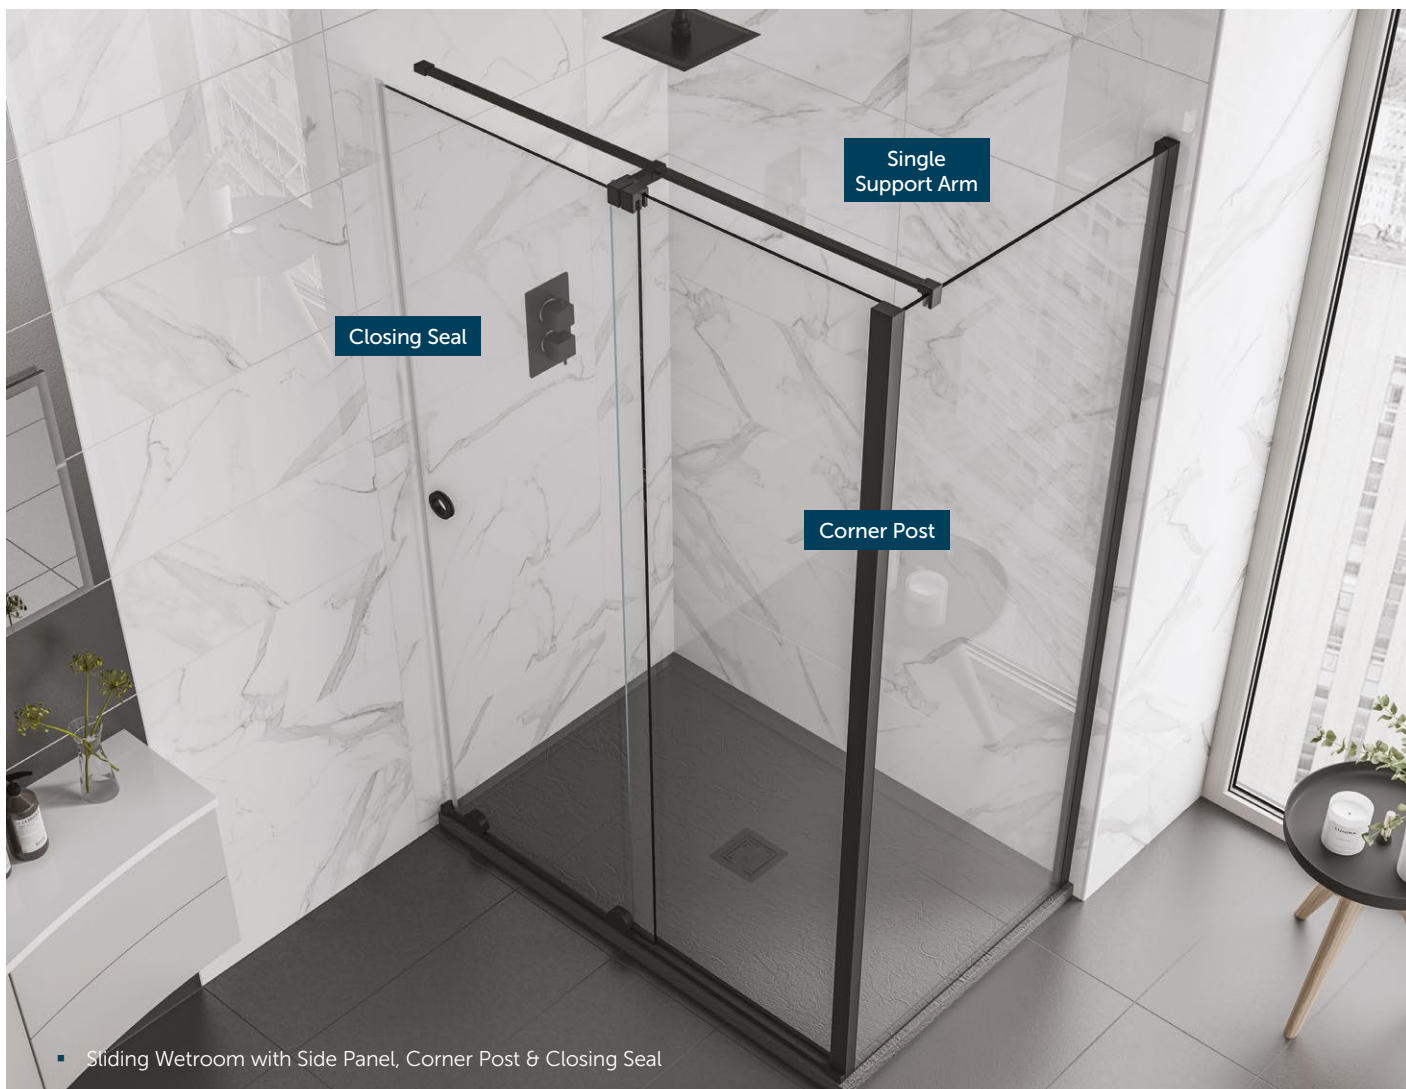

- The stylish, frameless design, enhanced by ClearSeals™, provides the minimalist look of a wetroom and can provide the practicality and convenience of an enclosure, depending on your chosen configuration.
- 8mm thick, 2000mm high toughened safety glass with Clean&Clear™ Glass Protection and concealed fixings.
- Flexibility provided by a generous wall adjustment, with precision engineered rollers and soft-stop buffers for comfort and ease of use.

Rolla 8 Wetroom - Matt Black

Sliding Wetroom

	Adjustment	Aperture	
1000mm AQ8940-BLK	970-990mm	430-450mm	£955
1100mm AQ8941-BLK	1070-1090mm	480-500mm	£986
1200mm AQ8942-BLK	1170-1190mm	530-550mm	£1021
1400mm AQ8943-BLK	1370-1390mm	630-650mm	£1067
1500mm AQ8944-BLK	1470-1490mm	680-700mm	£1108
1600mm AQ8945-BLK	1570-1590mm	730-750mm	£1151
1700mm AQ8946-BLK	1670-1690mm	780-800mm	£1191

Side Panel

	Adjustment	
700mm AQ8948-BLK	665-685mm	£593
760mm AQ8949-BLK	725-745mm	£608
800mm AQ8950-BLK	765-785mm	£664
900mm AQ8951-BLK	865-885mm	£700

Additional Options

Recess Wall Profile AQ8947-BLK		£339
Corner Post AQ8961-BLK	Aperture may change by up to 20mm with use.	£326
Closing Seal AQ8960S		£70