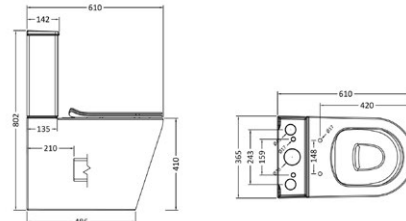

Close to Wall WC