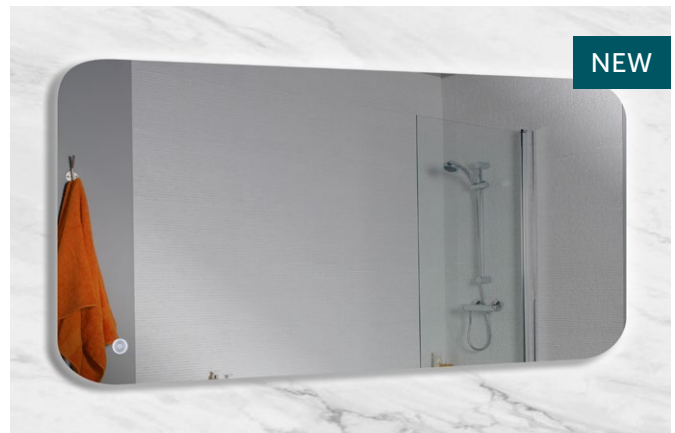

NEW

Orlando LED Mirror with Sensor Switch, Demister Pad and Shaver Socket
Landscape Only
600h x 1200w
MIR014

£524