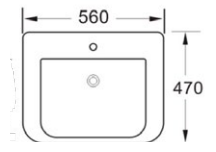

Semi Recess Basin