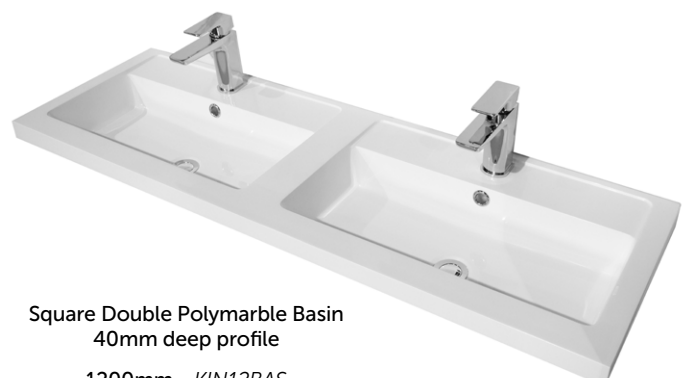

Chrome Bar Handle
Included as standard

Black Vero Handle (160mm)
29433

£15

Brass Vero Handle (160mm)
29434

£19

Basin Options

- Choose between deep profile or shallow curved basins for 500/600mm units, and square polymer marble or wave ceramic for 1200mm double basins.

For 500mm & 600mm Units

Thin Edge Ceramic Basin
50mm deep profile
500mm - KIN50BAS
600mm - KIN60BAS

Curved Ceramic Basin
30mm profile
500mm - KIN50CURBAS
600mm - KIN60CURBAS

For 1200mm Double Units

NEW
Wave Double Ceramic Basin
40mm deep profile
1200mm - KIN12WAVBAS

£422

With Curved Ceramic Basin
AUR50FSGW-KIN50CURBAS

£422

600mm Floor Standing 2 Door Unit
600w x 800h x 383d

With Thin Edge Ceramic Basin
AUR60FSGW-KIN50BAS

£471

With Curved Ceramic Basin
AUR60FSGW-KIN50CURBAS