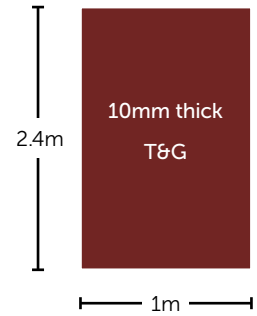

Grey Aleppo Oak
GAO24938 £159 (79.90m²)

Kermes Oak
KEO24235 £159 (79.90m²)

Brown Suber Oak
BSO22949 £159 (79.90m²)

WETWALL PVC PANELS

- Sleek and stylish PVC panels
- 10mm thick
- Quick and easy to install.