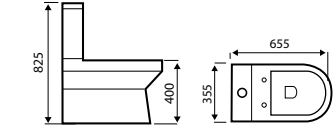

Close-to-Wall WC