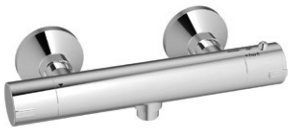

Square Ceiling Arm (245mm)
SHO110SQ £57

Square Outlet Elbow
SHO091OE £31

Square Handset with Hose, Wall Bracket and Outlet
SHO106S £57

CHROME FINISH VALVES

Bar Valves

- Thermostatic valves keep your water temperature comfortable and constant. - pair an exposed bar valve with your choice of slide rail kits.