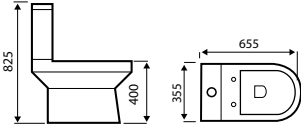

SANITARYWARE

TECHNICAL INFORMATION

Style

Close Coupled WC