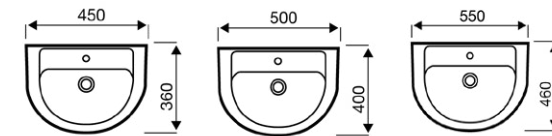

450/500/550mm Basins