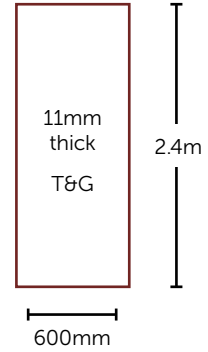

Denver White Straight Herringbone
(30x10cm tiles, High Gloss surface)

FIB3091-M75

£199