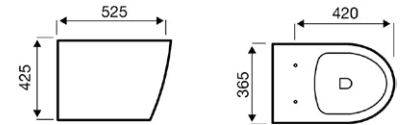

Taurus

Close Coupled WC

Close to Wall WC

Back to Wall WC

Wall Hung WC

Zaffiro

Close Coupled WC

Close to Wall WC