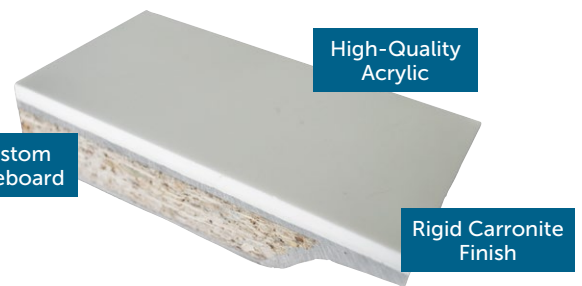

▪ Carronite cross section