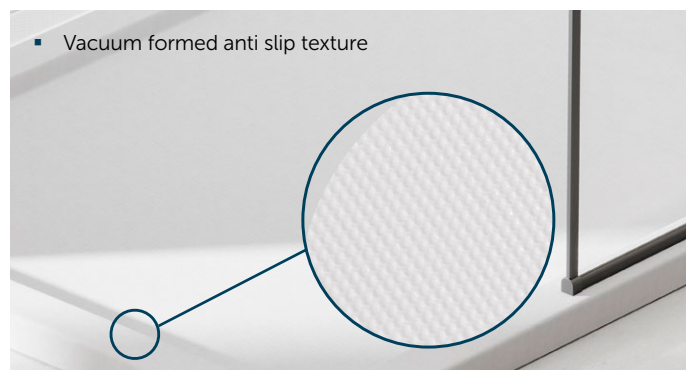

Quadrant

800mm KRQ0808	£173
900mm KRQ0909	£187
1000mm KRQ1010	£239

- Waste in rear outside corner of offset quadrant trays. Tray dimensions available see page 211.

ANTI SLIP SHOWER TRAYS

- Stone resin construction with vacuum formed ABS anti slip texture for your safety and comfort.
- Slimline 45mm height, with optional easy plumb kits.
- A choice of wastes (sold separately) are available - see page 105.