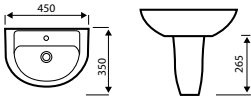

450mm Basin & Semi Pedestal