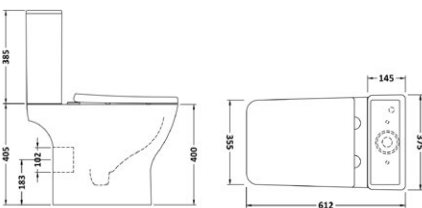

Avon

Close Coupled WC