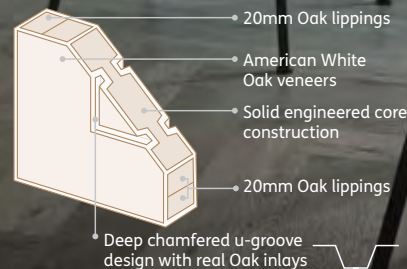

Available as a Doorset

20mm Real Oak Lippings*

*On standard solid & glazed versions

Door handle shown for illustration purposes only.

The Oak Suffolk Original doors can be used in conjunction with the Oak Essentials on p16.