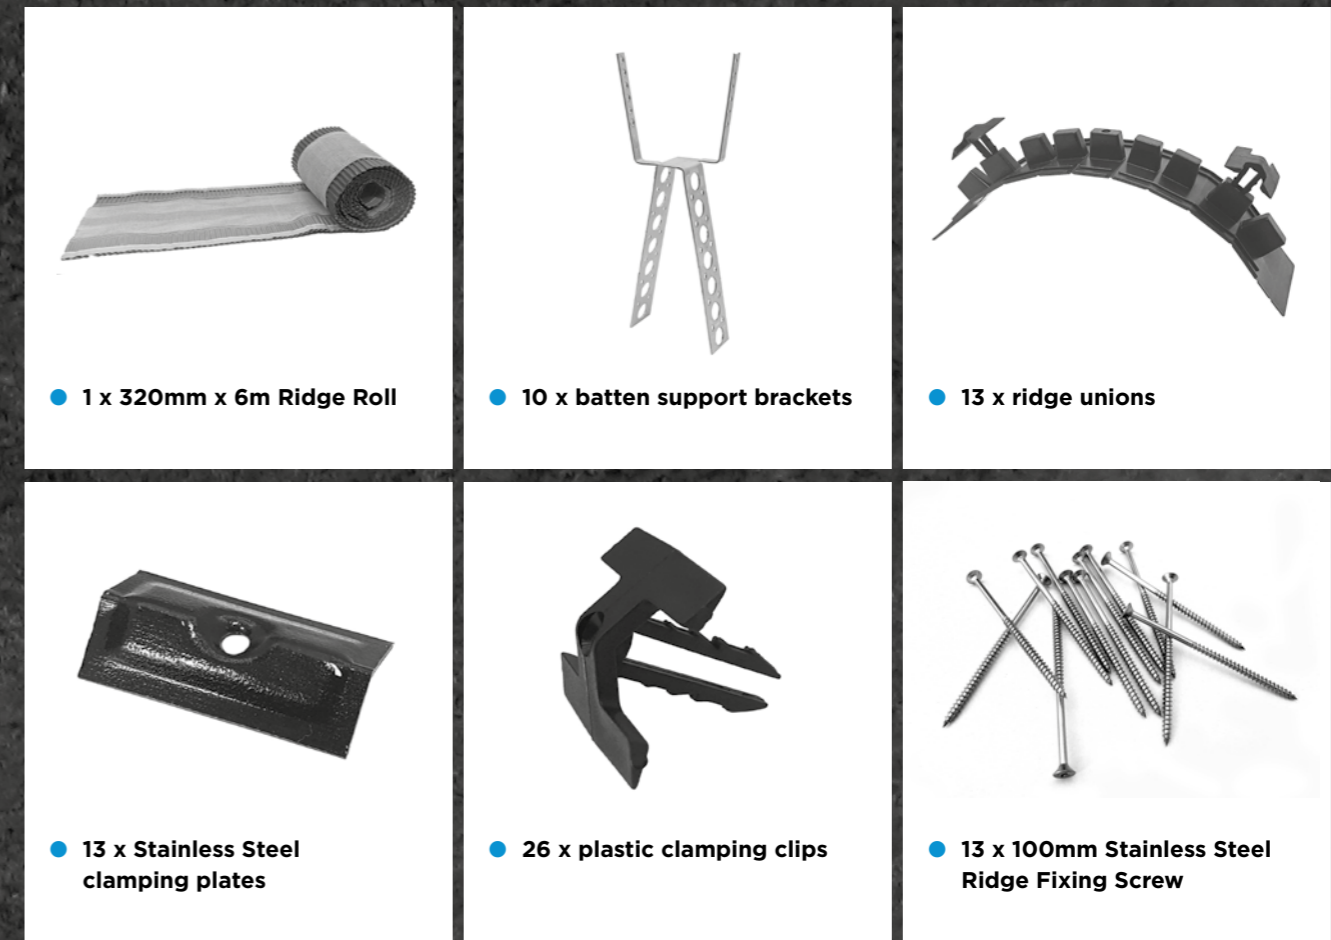

Complies to the following British Standards:
BS: 5534, BS: 8612, BS: 5520

ROOFTEC DRY RIDGE

UNIVERSAL DRY RIDGE FIXING SYSTEM

FEATURES

- 320mm wide ridge roll guarantees excellent coverage at any pitch
- Ridge roll provides 5000mm² of ventilation per linear metre
- Dark grey roll creates a seamless finish
- Self-adhesive butyl strip provides a high quality, water tight seal
- Universal ridge unions are compatible with almost all half round and angled ridge tiles
- Stainless steel clamping plates for a more secure finish
- Simple installation is easier and quicker than mortar alternatives
- Vapour permeable
- Wind and water resistant