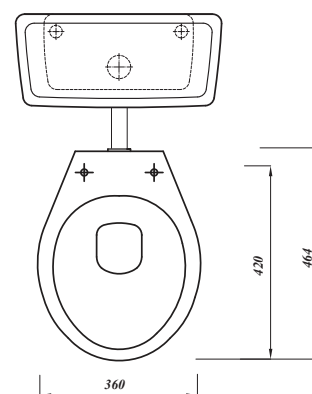

Atlas

ECONOMY COMFORT HEIGHT LOW LEVEL LEVER WC SET INCLUDING STD SEAT

Product Code	COMFLLWC
Pan Outlet	Horizontal
Weight (Kg)	34.4
Material	Vitreous China
Flushing Volume (Ltr)	6/4
Cistern Fittings Included	Yes
Pre-installed/Bagged	Bagged
Flushing Mechanism	Dual Flush Lever
Inlet	RH Bottom Inlet

Pack Includes:
 DOCMLLPAN - ASWHLLBCI - STWHSSUNP

Key features:

- Horizontal outlet
- UKCA compliant
- Easy operate single flush mechanism
- Lifetime ceramic guarantee*

Description:

This comfort height WC is designed to be fully compliant with DocM. Its raised height makes transferring to and from a wheelchair easier. Its coupled with a classic style low level cistern, perfect for commercial installations.