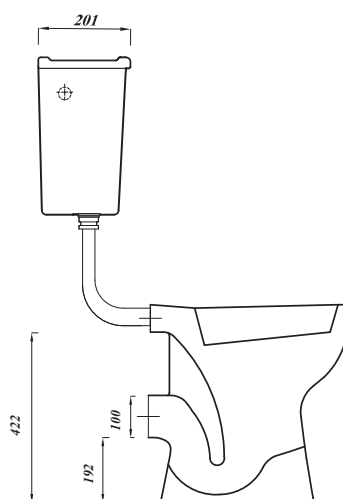

Atlas

ECONOMY COMFORT HEIGHT LOW LEVEL LEVER WC SET INCLUDING STD SEAT

Product Code	COMFLLWC
Pan Outlet	Horizontal
Weight (Kg)	34.4
Material	Vitreous China
Flushing Volume (Ltr)	6/4
Cistern Fittings Included	Yes
Pre-installed/Bagged	Bagged
Flushing Mechanism	Dual Flush Lever
Inlet	RH Bottom Inlet

Pack Includes:
 DOCMLLPAN - ASWHLLBCI - STWHSSUNP

Key features:

- Horizontal outlet
- UKCA compliant
- Easy operate single flush mechanism
- Lifetime ceramic guarantee*

Description:

This comfort height WC is designed to be fully compliant with DocM. Its raised height makes transferring to and from a wheelchair easier. Its coupled with a classic style low level cistern, perfect for commercial installations.