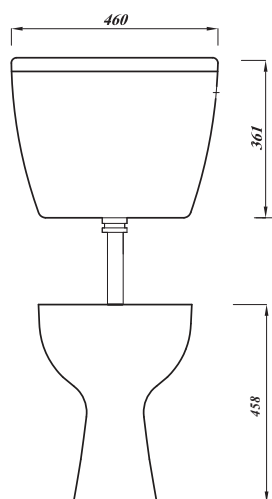

Atlas

ECONOMY COMFORT HEIGHT LOW LEVEL LEVER WC SET INCLUDING STD SEAT

Product Code	COMFLLWC
Pan Outlet	Horizontal
Weight (Kg)	34.4
Material	Vitreous China
Flushing Volume (Ltr)	6/4
Cistern Fittings Included	Yes
Pre-installed/Bagged	Bagged
Flushing Mechanism	Dual Flush Lever
Inlet	RH Bottom Inlet

Pack Includes:
 DOCMLLPAN - ASWHLLBCI - STWHSSUNP

Key features:

- Horizontal outlet
- UKCA compliant
- Easy operate single flush mechanism
- Lifetime ceramic guarantee*

Description:

This comfort height WC is designed to be fully compliant with DocM. Its raised height makes transferring to and from a wheelchair easier. Its coupled with a classic style low level cistern, perfect for commercial installations.