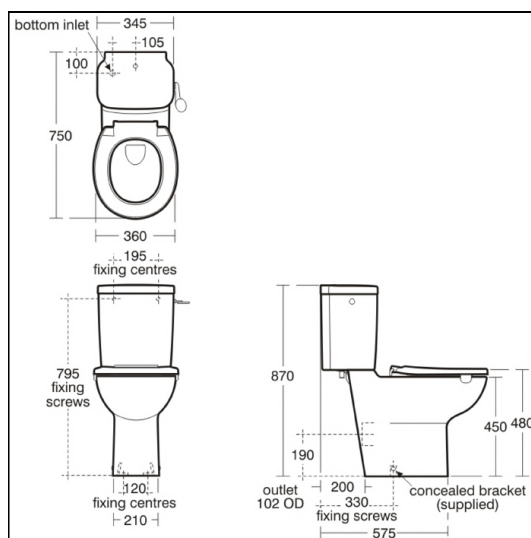

Contour 21 Raised Height Close Coupled Toilet, 75cm Projection

ILLUSTRATED

- S3054** Contour 21 close coupled raised height toilet bowl with horizontal outlet, 75cm projection with floor fixing kit
- S3654** Contour 21 close coupled 4.5 litre delay fill single flush syphon cistern for 75cm projection bowl, bottom supply, internal overflow with spatula lever (reversible) and secure cover fastener
- S4065** Contour 21 toilet seat and cover, top fixing hinges

ILLUSTRATED PRODUCT DETAILS

Weights

- S3054** 25.86 KG
- S3654** 16.70 KG
- S4065** 2.70 KG

Materials

- S3054** Vitreous China
- S3654** Vitreous China
- S4065** Plastic

Finishes

- S3054** White (01)
- S3654** White (01)
- S4065** White (01)

Capacity

- S3654** 4.5 litres

FINISH OPTIONS

Standards

WC bowl to BS EN 997 & BS EN 33

Special Notes

WC screwed to floor using concealed brackets (supplied) and cistern screwed to wall

ACCREDITATIONS

S3654(01)

Unified Water Label 4.5 Average Flushing Volume (Litres)

S1218(01)

Unified Water Label 4.5 Litres

FEATURES