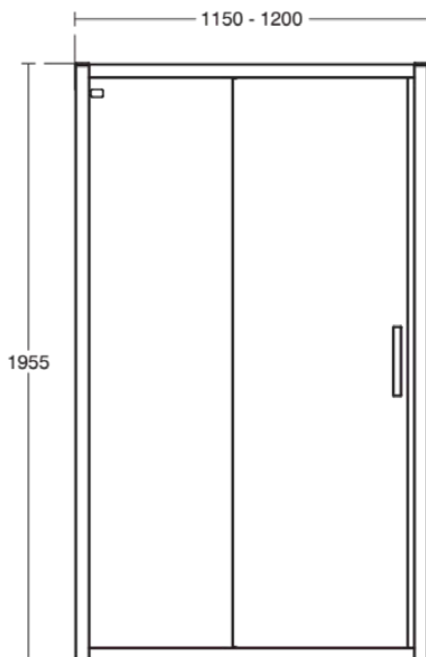

CONNECT 2

K9396EO

CONNECT 2 | Sliding door 1150x79x1955 mm in bright silver finish, 1 door | Glass thickness (6mm), Horizontal adjustment (25mm), Click & Clean, IdealClean

Image & drawing

General information

| | |
|---------------------------|--------------------|
| Product type: | Shower enclosures |
| Sub product type: | Sliding door |
| Brand: | Ideal Standard |
| Suite name: | CONNECT 2 |
| Colour: | EO - Bright Silver |
| Surface finish effect: | glossy |
| Height (mm): | 1955 |
| Width (mm): | 1150 |
| Length / Projection (mm): | 79 |
| Fixing method: | Fixing bolts |
| Net weight (kg): | 40.00 |
| EAN code: | 8014140456551 |