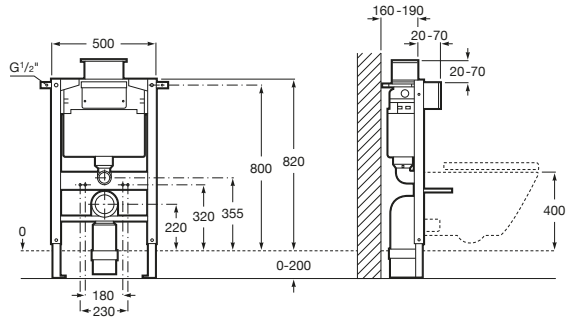

IN-WALL

Duplo WC L with AG valve (under window)
820mm high concealed cistern and frame for
wall-hung WCs

FEATURES

- Dynamic pressure range: 0,1 - 10 Bar
- Elbow connection: DN100 (110 mm), DN90 (90 mm)
- Flushing type preset: Dual flush 3/6 litres
- Minimum fixation depth (mm): 180
- Operating panel position: Frontal, Top
- Suitable for: Wall-hung WC
- Tank depth (mm): 130
- Water inlet position: Lateral

TECHNICAL DRAWINGS

Flushing type
Flushing type: Dual flush 4.5/3 litres

Flushing type
Flushing type: Dual flush 6/3 litres

COMPATIBLE WITH

PL5 DUAL - Dual flush operating plate for concealed cistern

89009900.

PL4 DUAL - Dual flush operating plate for concealed cistern

89009800.

PL3 PRO DUAL - Vandal-proof stainless steel dual flush operating plate for concealed cistern

890097004

PL10 DUAL - Dual flush operating plate for concealed cistern with matt finishes

89008920.

PL10 DUAL - Dual flush operating plate for concealed cistern

89008900.

PL7 DUAL - Dual flush operating plate for concealed cistern

89008830.

PL7 DUAL - Dual flush operating plate for concealed cistern