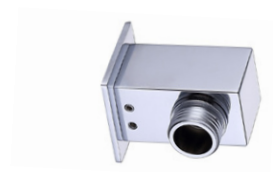

Wall Outlet Elbow
QUA009

£25.00