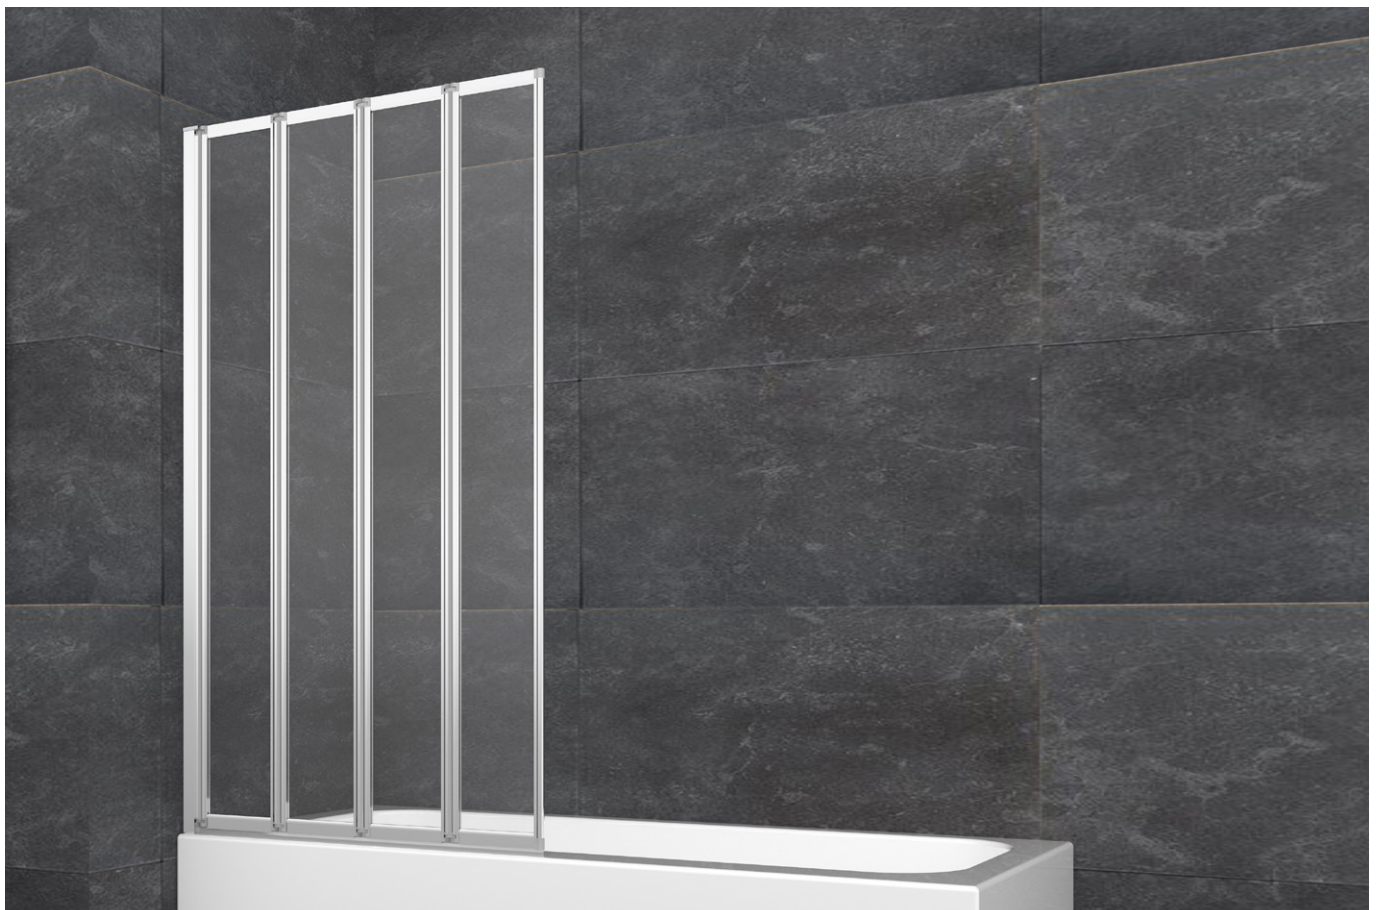

Four Panel Folding
800 x 1400 **STR708**

£249.00