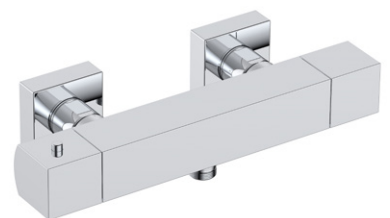

LAST CHANCE
請速向本公司查詢