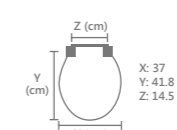

- Stays Tight with STA-TITE®
- Silentium® Soft Close
- Environmentally Friendly

Code	Description	Each	Box* (5)
CMC1	Canyon American Innova STA TITE Silentium