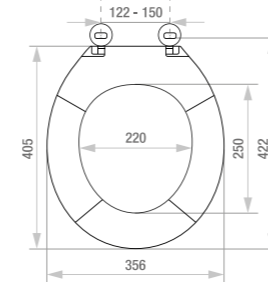

1.25kg Polo Plus MLUX

White, Plastic Hinges