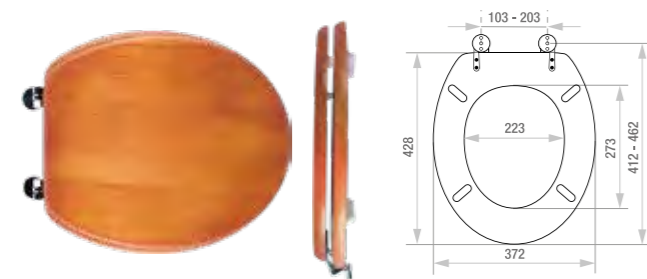

Solid Wood with Chrome Hinges
Antique Pine **TS201**