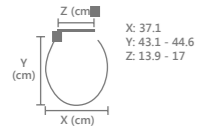

- Environmentally Friendly

Code	Description	Each	Box (6)
CMP1	ProSeat American Innova		

Cassis Silentium® Take Off Top Fix

Material: Durolux® Thermoset
Hinges: Adjustable Stainless S
Weight: 1.67 kg
Universal Fit