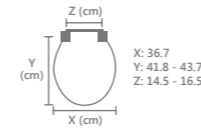

- Stays Tight with STA-TITE®
- Non-Slip Bumpers
- Silentium® Soft Close
- Highly Stylised Design
- Environmentally Friendly

Code	Description	Each	Box (6)
CMA3	Asti American Innova STA TITE Silentium		

Kent STA-TITE®

Material: Tecnoplast™ Thermoplastic
Hinges: Adjustable Plastic
Weight: 0.96 kg
Universal Fit