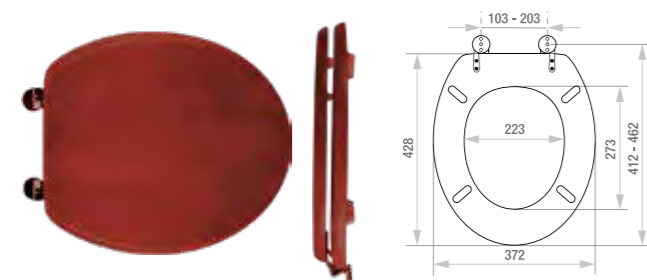

Solid Wood with Chrome Hinges
Mahogany Colour **TS211**