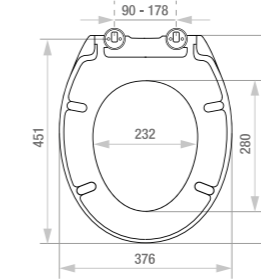

CENTRE RELEASE WITH AIR-LOK

MV060CR

1.8kg SMOOTH Centre Release

White Dura-Plas, Soft Close, Quick Release, Centre Release, Top Fix Stainless Steel Hinges