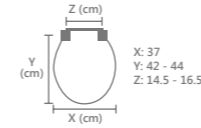

- Stays Tight with STA-TITE®
- Non-Slip Bumpers
- Silentium® Soft Close
- Scratch Resistant
- Heat Resistant

Code	Description	Each	Box (5)
CMF1	Firenze Durolux STA TITE Silentium		

ProSeat STA-TITE® Silentium® Smart Lift™

Material: American Innova® Moulded Wood
Hinges: Fixed Center Chrome-Plated
Weight: 3.10 kg
Universal Fit