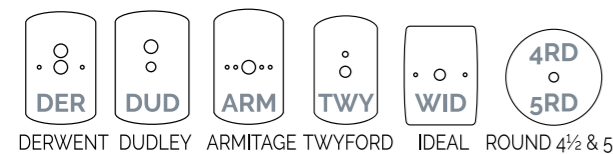

Fits ½" & ¾"	100s	WTOP
--------------	------	------

Syphon Diaphragms

Codes on Image Per 20

Fibre & Rubber Box

Assorted Washers Including Ball Valve, Tap Cons, Shower, Diverter, Drain off, & Washing/mac

W106