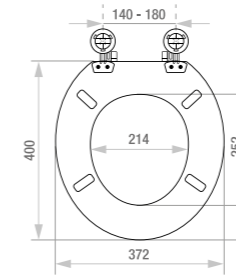

TS100SCH

2.9kg Moulded Wood - SMOOTH

Soft Close, Chrome Hinges, White