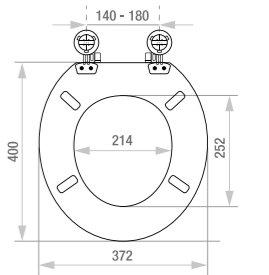

D-SHAPE WITH AIR-LOK

1.9kg SMOOTH Dee Wrapover

White D Shaped Dura-Plas, Soft Close, Quick Release, Top & Bottom Fix Stainless Steel Hinges

2.4kg SMOOTH Dee Slim

White D Shaped Dura-Plas, Soft Close, Quick Release, Top & Bottom Fix Stainless Steel Hinges

2.5kg SMOOTH D Plus

Heavy White D Shaped Dura-Plas, Soft Close, Quick Release, Top & Bottom Fix Stainless Steel Hinges

POLO

750g Polo White METRO

White, Plastic Hinges

750g Polo Black METB

Black, Plastic Hinges

1.25kg Polo Plus MLUX

White, Plastic Hinges

MOULDED WOOD

2.9kg Moulded Wood

Plastic Hinges, White

2.9kg Moulded Wood Chrome

Chrome Hinges, White

2.9kg Moulded Wood Black

Plastic Hinges, Black

2.9kg Moulded Wood - SMOOTH

Soft Close, Chrome Hinges, White

NON SOFT CLOSE WITH AIR-LOK

1.5kg Universal Lite

White Polypropylene, Quick Release, Top & Bottom Fix Stainless Steel Hinges

1.8kg Universal

White Dura-Plas, Quick Release, Top & Bottom Fix Stainless Steel Hinges