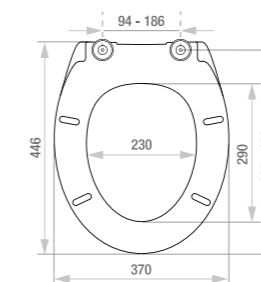

MV060HD

2.5kg SMOOTH Universal Plus

White Dura-Plas, Soft Close, Quick Release, Top & Bottom Fix Stainless Steel Hinges