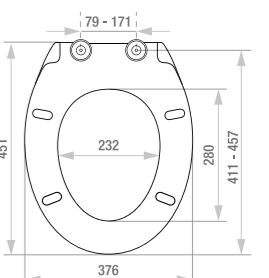

D-SHAPE WITH AIR-LOK

1.9kg SMOOTH Dee Wrapover

White D Shaped Dura-Plas, Soft Close, Quick Release, Top & Bottom Fix Stainless Steel Hinges

2.4kg SMOOTH Dee Slim

White D Shaped Dura-Plas, Soft Close, Quick Release, Top & Bottom Fix Stainless Steel Hinges

2.5kg SMOOTH D Plus

Heavy White D Shaped Dura-Plas, Soft Close, Quick Release, Top & Bottom Fix Stainless Steel Hinges

POLO

750g Polo White METRO

White, Plastic Hinges

750g Polo Black METB

Black, Plastic Hinges

1.25kg Polo Plus MLUX

White, Plastic Hinges

MOULDED WOOD

2.9kg Moulded Wood

Plastic Hinges, White

2.9kg Moulded Wood Chrome

Chrome Hinges, White

2.9kg Moulded Wood Black

Plastic Hinges, Black

2.9kg Moulded Wood - SMOOTH

Soft Close, Chrome Hinges, White

NON SOFT CLOSE WITH AIR-LOK

1.5kg Universal Lite

White Polypropylene, Quick Release, Top & Bottom Fix Stainless Steel Hinges

1.8kg Universal

White Dura-Plas, Quick Release, Top & Bottom Fix Stainless Steel Hinges