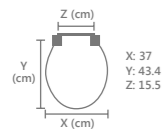

Kensey STA-TITE®

Material: Tecnoplast™ Thermoplastic
Hinges: Fixed Center F
Weight: 1.15 kg
Universal Fit