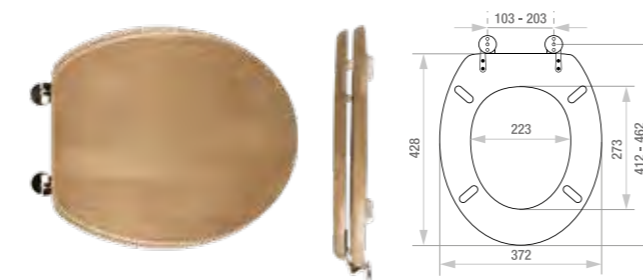

Solid Wood with Chrome Hinges
Natural Ash **TS221**

Showermate Universal Twin

Plastic Impeller - G $\frac{3}{4}$ M Pump - 15mm Hose

46532 U1.8 bar Twin **SM1**

46533 U2.6 bar Twin **SM2**

Showermate Universal Single

Plastic Impeller - G $\frac{3}{4}$ M Pump - 15mm Hose

46534 U2.6 bar Single **SM3**

Showermate Standard Twin

Plastic Impeller - G $\frac{3}{4}$ M Pump - 15mm Hose

46407 S1.8 bar Twin **SM4**

46431 S2.6 bar Twin **SM5**

Showermate Standard Single

Plastic Impeller - G $\frac{3}{4}$ M Pump - 15mm Hose

46429 S2.6 bar Single **SM6**

Showermate Eco Standard Twin

Plastic Impeller - G $\frac{3}{4}$ M Pump - 15mm Hose

46502 S1.5 bar Twin **SMECO1**

46500 S2.0 bar Twin **SMECO2**

Showermate Eco Standard Single

Plastic Impeller - G $\frac{3}{4}$ M Pump - 15mm Hose

46503 S2.0 bar Single **SMECO3**

Monsoon Universal Twin

Brass Impeller - G $\frac{3}{4}$ M Pump - 22mm Hose

46505 U1.5 bar Twin **MON1**

46480 U2.0 bar Twin **MON2**

46410 U3.0 bar Twin **MON3**

46411 U4.0 bar Twin **MON4**

46412 U4.5 bar Twin **MON5**

Monsoon Universal Single

Brass Impeller - G $\frac{3}{4}$ M Pump - 22mm Hose

46498 U2.0 bar Single **MON6**

46413 U3.0 bar Single **MON7**

46414 U4.5 bar Single **MON8**

Monsoon Standard Twin

Brass Impeller - G $\frac{3}{4}$ M Pump - 22mm Hose

46506 S1.5 bar Twin **MON9**

46415 S2.0 bar Twin **MON10**

46416 S3.0 bar Twin **MON11**

46417 S4.0 bar Twin **MON12**

46418 S4.5 bar Twin **MON13**

Monsoon Standard Single

Brass Impeller - G $\frac{3}{4}$ M Pump - 22mm Hose

46497 S2.0 bar Single **MON14**

46419 S3.0 bar Single **MON15**

46420 S4.5 bar Single **MON16**