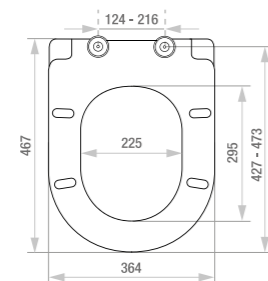

D-SHAPE WITH AIR-LOK

1.9kg SMOOTH Dee Wrapover

White D Shaped Dura-Plas, Soft Close, Quick Release, Top & Bottom Fix Stainless Steel Hinges

2.4kg SMOOTH Dee Slim

White D Shaped Dura-Plas, Soft Close, Quick Release, Top & Bottom Fix Stainless Steel Hinges

2.5kg SMOOTH D Plus

Heavy White D Shaped Dura-Plas, Soft Close, Quick Release, Top & Bottom Fix Stainless Steel Hinges

POLO

750g Polo White METRO

White, Plastic Hinges

750g Polo Black METB

Black, Plastic Hinges

1.25kg Polo Plus MLUX

White, Plastic Hinges

MOULDED WOOD

2.9kg Moulded Wood

Plastic Hinges, White

2.9kg Moulded Wood Chrome

Chrome Hinges, White

2.9kg Moulded Wood Black

Plastic Hinges, Black

2.9kg Moulded Wood - SMOOTH

Soft Close, Chrome Hinges, White

NON SOFT CLOSE WITH AIR-LOK

1.5kg Universal Lite

White Polypropylene, Quick Release, Top & Bottom Fix Stainless Steel Hinges

1.8kg Universal

White Dura-Plas, Quick Release, Top & Bottom Fix Stainless Steel Hinges