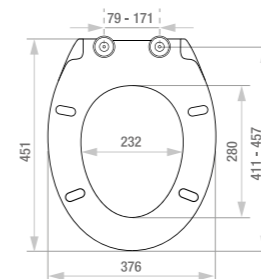

MV060L

1.5kg SMOOTH Universal Lite

White Polypropylene, Soft Close, Quick Release, Top & Bottom Fix Stainless Steel Hinges