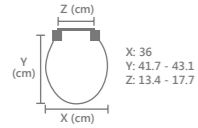

Jersey

Material: Tecnoplast™ Thermoplastic
Hinges: Adjustable Plastic
Weight: 0.87 kg
Universal Fit

- Virtually Unbreakable
- Recyclable

Code	Description	Each	Box (10)
CMJ1	Jersey Tecnoplast Seat