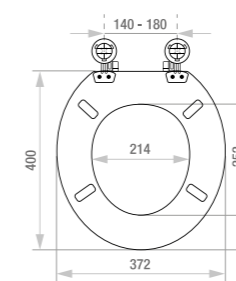

TS100CH

2.9kg Moulded Wood Chrome

Chrome Hinges, White