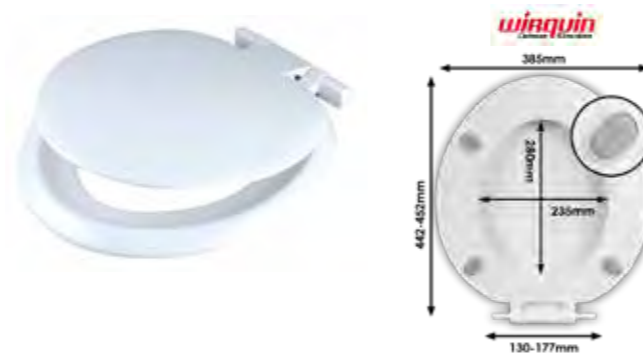

Celmac Sonata

2.7kg White Plastic, Plastic Bolts **SONW**
2.7kg Black Plastic, Plastic Bolts **SONB**