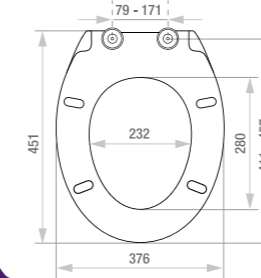

MV060NST

1.8kg Universal

White Dura-Plas, Quick Release, Top & Bottom Fix Stainless Steel Hinges