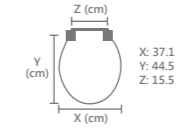

- Stays Tight with STA-TITE®
- Silentium® Soft Close
- Smart Lift™ Take Off
- Environmentally Friendly

Code	Description	Each	Box (6)
CMP3	ProSeat American Innova STA TITE Silentium Smart Lift		

ProSeat

Material: American Innova® Moulded Wood
Hinges: Adjustable Plastic
Weight: 2.69 kg
Universal Fit