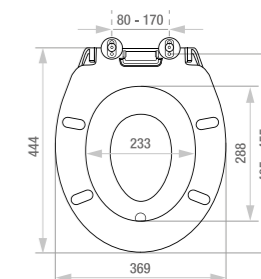

FAMILY WITH AIR-LOK

MV125F

2kg SMOOTH Family

White Polypropylene, Soft Close, Quick Release, Top & Bottom Fix Stainless Steel Hinges, Removeable Hinged Infant Seat