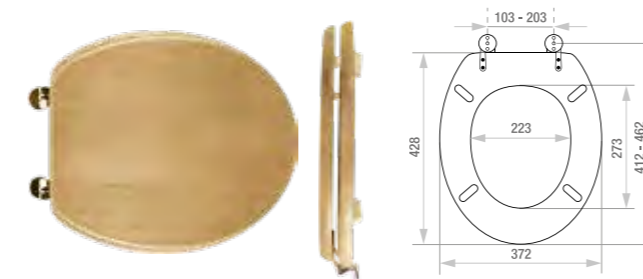

Solid Wood with Chrome Hinges
Natural Pine **TS191**