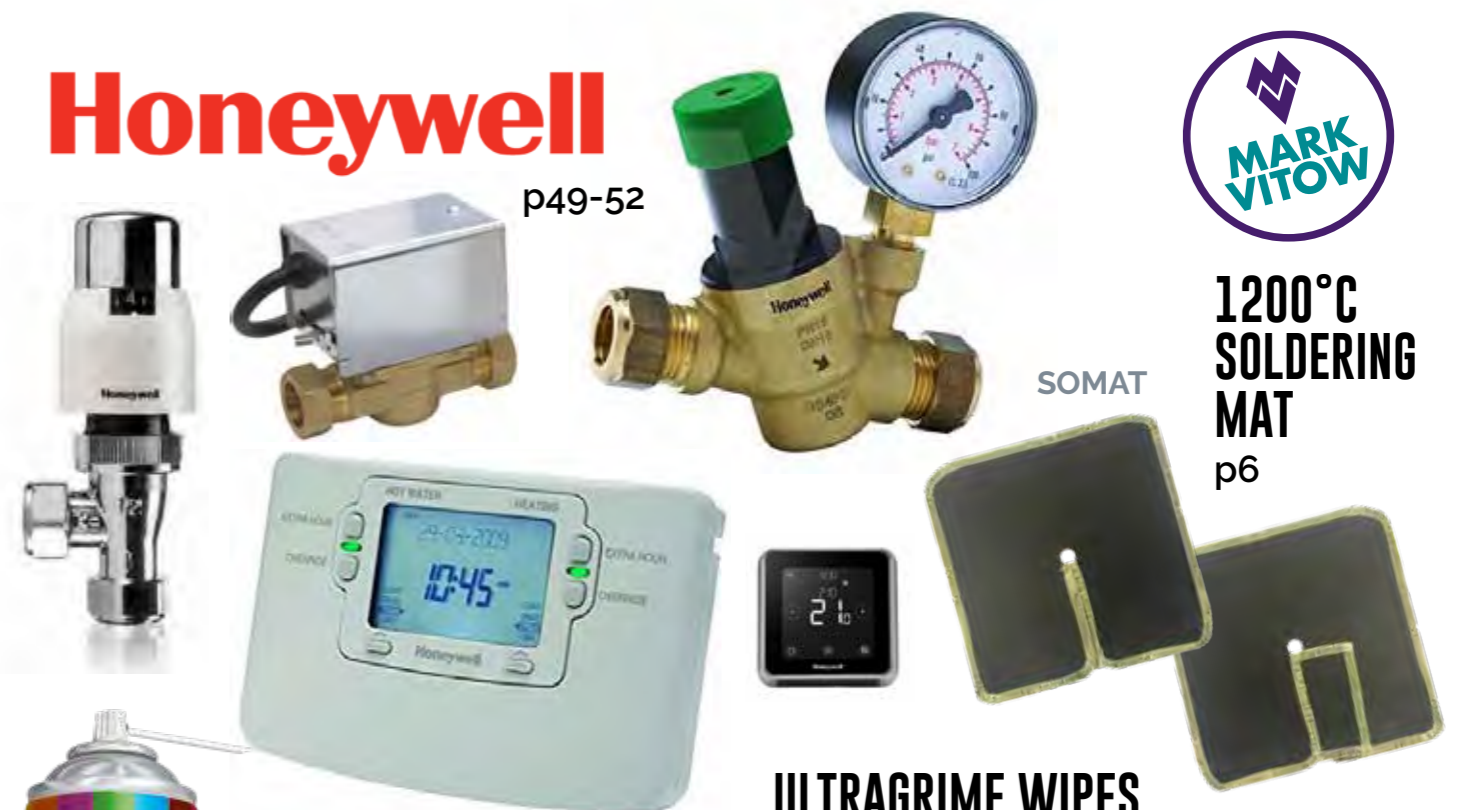

MV WETROOM PACKS

25 Year Warranty
p79

**MAGNETIC,
FLEXIBLE
WORK
LIGHTS**

Exclusively available
from MV
p122

ELPLUS

Honeywell

p49-52

**1200°C
SOLDERING
MAT**
p6