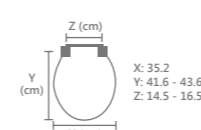

Code	Description	Each	Box (6)
CMS1	166S STA-TITE Seat		

Atlantic Spa STA-TITE®

Material: Tecnoplast™ Thermoplastic
Hinges: Adjustable Chrome-Plated
Weight: 1.66 kg
Universal Fit

- Stays Tight with STA-TITE®
- Virtually Unbreakable
- Recyclable