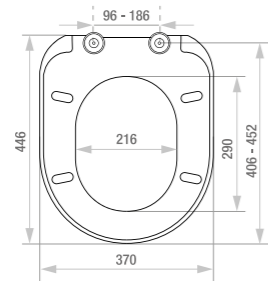

D-SHAPE WITH AIR-LOK

MV123D

1.9kg SMOOTH Dee Wrapover

White D Shaped Dura-Plas, Soft Close, Quick Release, Top & Bottom Fix Stainless Steel Hinges

MV209S

2.4kg SMOOTH Dee Slim

White D Shaped Dura-Plas, Soft Close, Quick Release, Top & Bottom Fix Stainless Steel Hinges