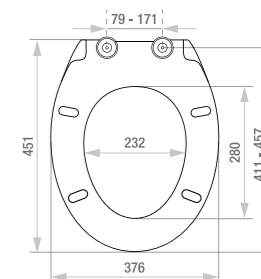

MV060ST

1.8kg SMOOTH Universal

White Dura-Plas, Soft Close, Quick Release, Top & Bottom Fix Stainless Steel Hinges