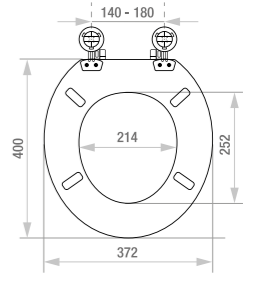

TS100CH

2.9kg Moulded Wood Black

Plastic Hinges, Black