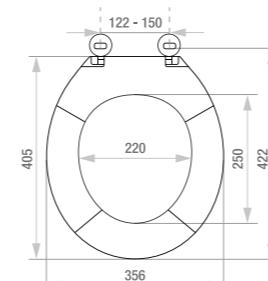

D-SHAPE WITH AIR-LOK

1.9kg SMOOTH Dee Wrapover

White D Shaped Dura-Plas, Soft Close, Quick Release, Top & Bottom Fix Stainless Steel Hinges

2.4kg SMOOTH Dee Slim

White D Shaped Dura-Plas, Soft Close, Quick Release, Top & Bottom Fix Stainless Steel Hinges

2.5kg SMOOTH D Plus

Heavy White D Shaped Dura-Plas, Soft Close, Quick Release, Top & Bottom Fix Stainless Steel Hinges

POLO

750g Polo White METRO

White, Plastic Hinges

750g Polo Black METB

Black, Plastic Hinges

1.25kg Polo Plus MLUX

White, Plastic Hinges

MOULDED WOOD

2.9kg Moulded Wood

Plastic Hinges, White

2.9kg Moulded Wood Chrome

Chrome Hinges, White

2.9kg Moulded Wood Black

Plastic Hinges, Black

2.9kg Moulded Wood - SMOOTH

Soft Close, Chrome Hinges, White

NON SOFT CLOSE WITH AIR-LOK

1.5kg Universal Lite

White Polypropylene, Quick Release, Top & Bottom Fix Stainless Steel Hinges

1.8kg Universal

White Dura-Plas, Quick Release, Top & Bottom Fix Stainless Steel Hinges