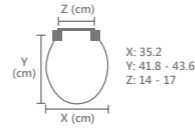

Atlantic Spa

Material: Tecnoplast™ Therr
Hinges: Adjustable Plastic
Weight: 1.66 kg
Universal Fit

- Virtually Unbreakable
- Recyclable

Code	Description	Each	Box (6)
CMA1	Atlantic Spa Tecnoplast Seat		

Firenze STA-TITE® Silentium®

Material: Durolux® Thermoset Plast
Hinges: Adjustable Chrome-Plated
Weight: 3.40 kg
Universal Fit