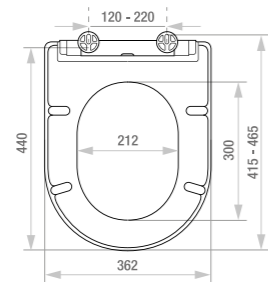

D-SHAPE WITH AIR-LOK

MV123D

1.9kg SMOOTH Dee Wrapover

White D Shaped Dura-Plas, Soft Close, Quick Release, Top & Bottom Fix Stainless Steel Hinges

MV209S

2.4kg SMOOTH Dee Slim

White D Shaped Dura-Plas, Soft Close, Quick Release, Top & Bottom Fix Stainless Steel Hinges