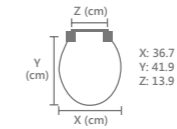

- Stays Tight with STA-TITE®
- Virtually Unbreakable
- Recyclable

Code	Description	Each	Box* (5)
CMK1	Kent Tecnoplast STA TITE