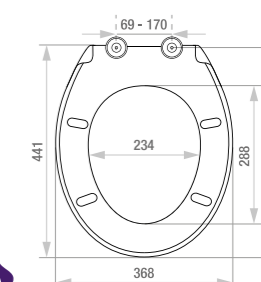

MV060W

2.1kg SMOOTH Universal Wrapover

White Thermoset, Quick Release, Top & Bottom Fix Stainless Steel Hinges