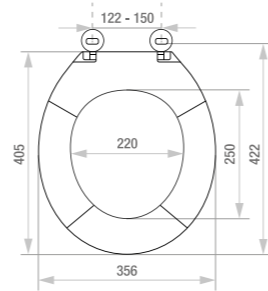

750g Polo Black METB

Black, Plastic Hinges