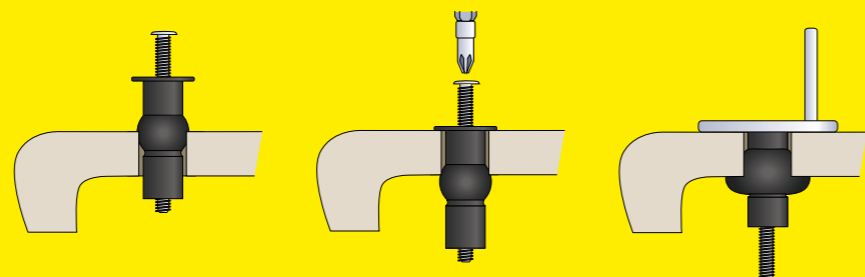

Air-Lok™

NO MORE SEAT MOVEMENT

The clever Air-Lok expands as fitted, gripping the toilet pan to create a rigid fixing that secures the seat in place and puts a stop to seat twisting and movement once and for all!

AIR-LOK FEATURES ON THE ENCLOSED RANGE OF KORONA TOILET SEATS.

@MarkVitow

MARK VITOW LTD
Unit 9 Delta Court, Manor Way
Borehamwood, WD6 1FJ, UK

T: 020 8207 3784

E: sales@markvitow.com

MV KORONA W.C. SEATS