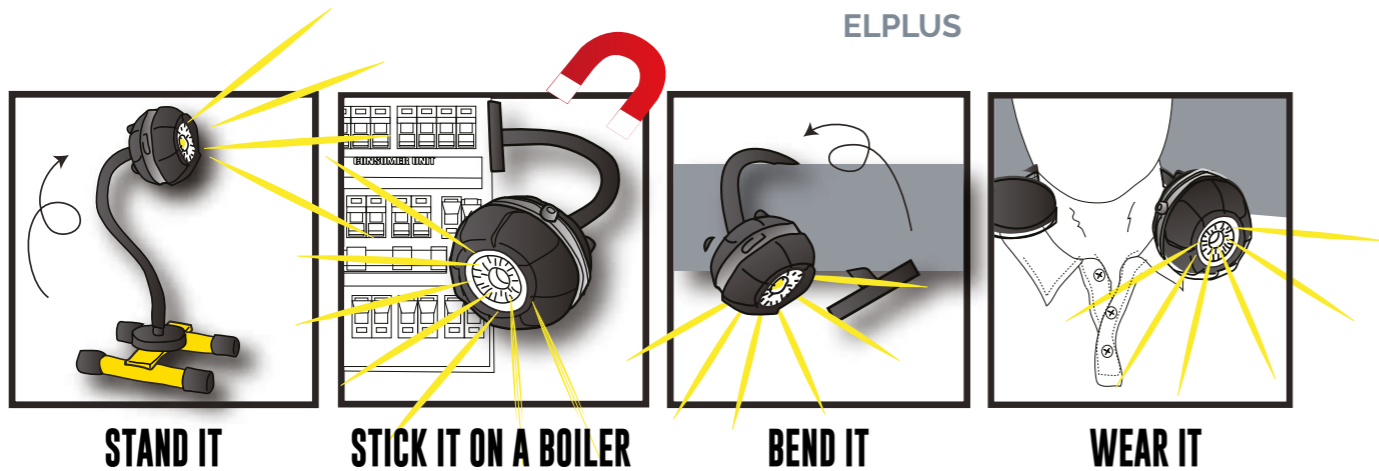

FREEZE-IT™ Pipe Freezer Spray Kit

300ml Aerosol + 2 Masks
Single **SKIT**
Box (12)

FREEZE-IT™ Pipe Freezer Spray

Aerosol
500ml Single **SLAR**
Box (12)

300ml Single **S666**
Box (12)

FREEZE-IT™ Pipe Jackets

(12) Jackets **SMAS**

MV Spirits of Salt

Limescale and rust remover
Supplied in box quantity only
(12) 1 litre **SPIR**

Leak Detectors

Aerosol Single **LEAK**
(400ml) Box (12)

Sanitary Silicone

High Modulus / Anti-Fungal
Clear
310ml Single **SC**
Box (25)

White
310ml Single **SW**
Box (25)

MV Shift It Drain Opener

96% Sulphuric Acid Drain Opener with Childproof cap
Supplied wrapped in box quantity only
(12) 1 litre **MVCLE**

All industry 15%+ Sulphuric Acid products are covered by EPP regulations and must only be sold to Professional and Trade users