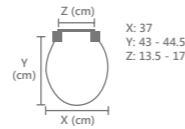

- Stays Tight with STA-TITE®
- Non-Slip Bumpers
- Silentium® Soft Close
- Scratch Resistant
- Heat Resistant

Code	Description	Each	Box (5)
CMC2	Cassis Durolux Silentium Take Off Top Fix		

Asti STA-TITE® Silentium®

Material: American Innova® Moul
Hinges: Adjustable Chrome-Plate
Weight: 3.31 kg
Universal Fit