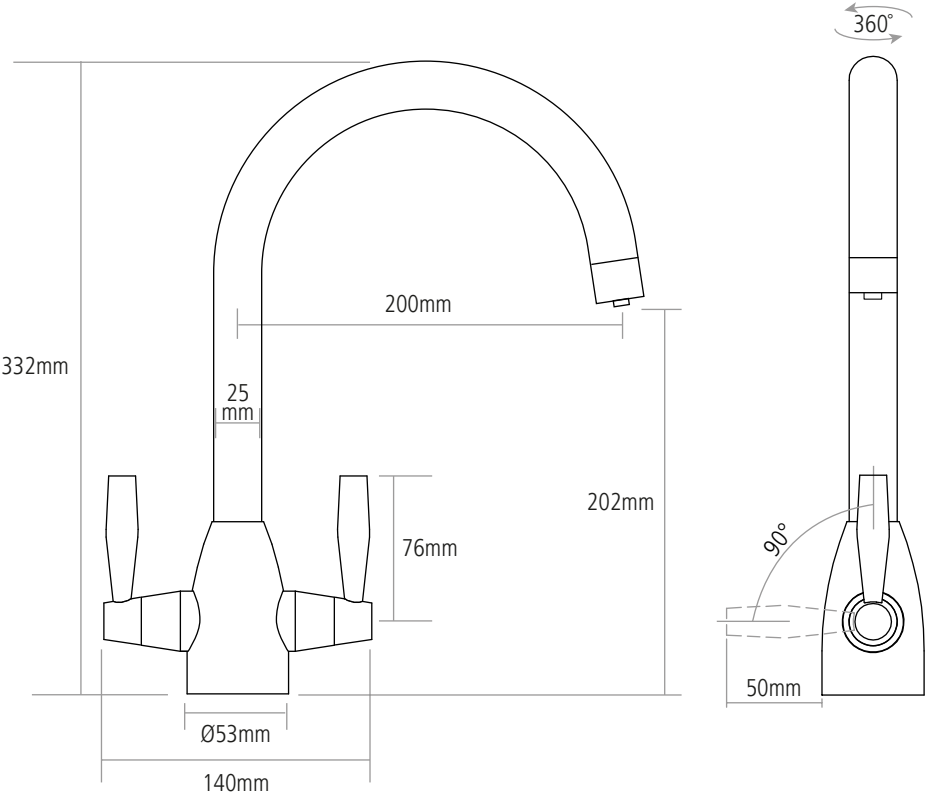

DIMENSIONS

Worktop cut-out 35mm required