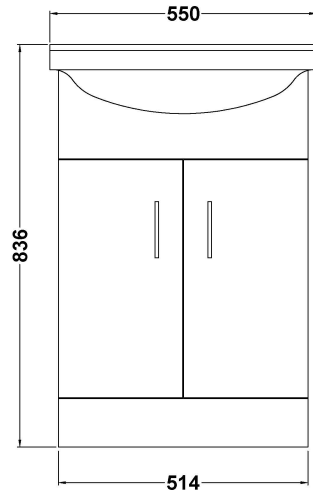

Sales Code: VTY550

Description: High Gloss White 550 Basin Unit

Packaging Details

Barcode: 5055146168614

Sales Code: NBC002

Description: Classic 550mm 1T/H Basin

Product Dimensions

Height (mm):	180
Width (mm):	550
Depth (mm):	430
Nett Weight (kg):	13

Packaging Dimensions

Height (mm):	470
Width (mm):	560
Depth (mm):	190
Gross Weight (kg):	13.69

Packaging Data

Box Colour:	Brown Cardboard Box - Printed
Box Qty:	1
Label Size:	120 x 100
Label Colour:	Not Applicable
Label Qty:	0

Outer Box Dimensions (If Applicable)

Height (mm):	
Width (mm):	
Depth (mm):	
Gross Weight (kg):	
Barcode:	5055146172895

Product Details

Country of Origin:	China
Fitting Instruction:	No
Certification: CE & UKCA:	No
WRAS:	N/A
WRAS No:	N/A
Product Material:	Vitreous China
Fixing Supplied:	No

Sales Code: PRC102

Description: 550 Pr Std Basin Unit

Product Dimensions

Height (mm):	781
Width (mm):	520
Depth (mm):	298
Nett Weight (kg):	15.8

Packaging Dimensions

Height (mm):	325
Width (mm):	540
Depth (mm):	815
Gross Weight (kg):	16.8