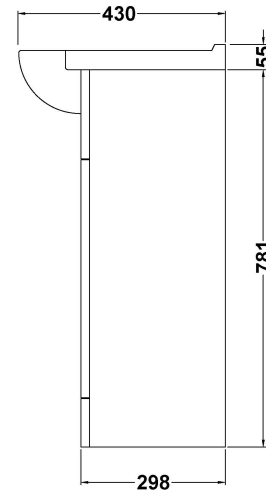

Sales Code: VTY550

Description: High Gloss White 550 Basin Unit

Packaging Details

Barcode: 5055146168614

Sales Code: NBC002

Description: Classic 550mm 1T/H Basin

Product Dimensions

Height (mm):	180
Width (mm):	550
Depth (mm):	430
Nett Weight (kg):	13

Packaging Dimensions

Height (mm):	470
Width (mm):	560
Depth (mm):	190
Gross Weight (kg):	13.69

Packaging Data

Box Colour:	Brown Cardboard Box - Printed
Box Qty:	1
Label Size:	120 x 100
Label Colour:	Not Applicable
Label Qty:	0

Outer Box Dimensions (If Applicable)

Height (mm):	
Width (mm):	
Depth (mm):	
Gross Weight (kg):	
Barcode:	5055146172895

Product Details

Country of Origin:	China
Fitting Instruction:	No
Certification: CE & UKCA:	No
WRAS:	N/A
WRAS No:	N/A
Product Material:	Vitreous China
Fixing Supplied:	No

Sales Code: PRC102

Description: 550 Pr Std Basin Unit

Product Dimensions

Height (mm):	781
Width (mm):	520
Depth (mm):	298
Nett Weight (kg):	15.8

Packaging Dimensions

Height (mm):	325
Width (mm):	540
Depth (mm):	815
Gross Weight (kg):	16.8