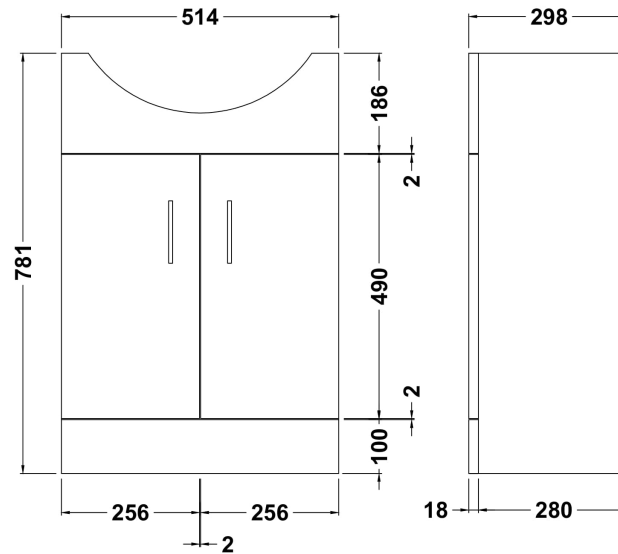

Sales Code: VTY550

Description: High Gloss White 550 Basin Unit

Packaging Details

Barcode: 5055146168614

Sales Code: NBC002

Description: Classic 550mm 1T/H Basin

Product Dimensions

Height (mm):	180
Width (mm):	550
Depth (mm):	430
Nett Weight (kg):	13

Packaging Dimensions

Height (mm):	470
Width (mm):	560
Depth (mm):	190
Gross Weight (kg):	13.69

Packaging Data

Box Colour:	Brown Cardboard Box - Printed
Box Qty:	1
Label Size:	120 x 100
Label Colour:	Not Applicable
Label Qty:	0

Outer Box Dimensions (If Applicable)

Height (mm):	
Width (mm):	
Depth (mm):	
Gross Weight (kg):	
Barcode:	5055146172895

Product Details

Country of Origin:	China
Fitting Instruction:	No
Certification: CE & UKCA:	No
WRAS:	N/A
WRAS No:	N/A
Product Material:	Vitreous China
Fixing Supplied:	No

Sales Code: PRC102

Description: 550 Pr Std Basin Unit

Product Dimensions

Height (mm):	781
Width (mm):	520
Depth (mm):	298
Nett Weight (kg):	15.8

Packaging Dimensions

Height (mm):	325
Width (mm):	540
Depth (mm):	815
Gross Weight (kg):	16.8