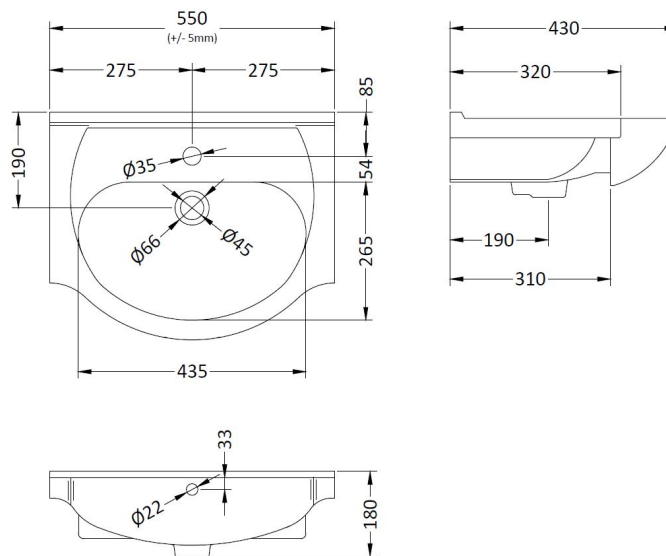

Sales Code: VTY550

Description: High Gloss White 550 Basin Unit

Packaging Details

Barcode: 5055146168614

Sales Code: NBC002

Description: Classic 550mm 1T/H Basin

Product Dimensions

Height (mm):	180
Width (mm):	550
Depth (mm):	430
Nett Weight (kg):	13

Packaging Dimensions

Height (mm):	470
Width (mm):	560
Depth (mm):	190
Gross Weight (kg):	13.69

Packaging Data

Box Colour:	Brown Cardboard Box - Printed
Box Qty:	1
Label Size:	120 x 100
Label Colour:	Not Applicable
Label Qty:	0

Outer Box Dimensions (If Applicable)

Height (mm):	
Width (mm):	
Depth (mm):	
Gross Weight (kg):	
Barcode:	5055146172895

Product Details

Country of Origin:	China
Fitting Instruction:	No
Certification: CE & UKCA:	No
WRAS:	N/A
WRAS No:	N/A
Product Material:	Vitreous China
Fixing Supplied:	No

Sales Code: PRC102

Description: 550 Pr Std Basin Unit

Product Dimensions

Height (mm):	781
Width (mm):	520
Depth (mm):	298
Nett Weight (kg):	15.8

Packaging Dimensions

Height (mm):	325
Width (mm):	540
Depth (mm):	815
Gross Weight (kg):	16.8