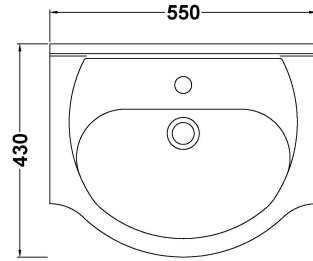

Sales Code: VTY550

Description: High Gloss White 550 Basin Unit

Packaging Details

Barcode: 5055146168614

Sales Code: NBC002

Description: Classic 550mm 1T/H Basin

Product Dimensions

Height (mm):	180
Width (mm):	550
Depth (mm):	430
Nett Weight (kg):	13

Packaging Dimensions

Height (mm):	470
Width (mm):	560
Depth (mm):	190
Gross Weight (kg):	13.69

Packaging Data

Box Colour:	Brown Cardboard Box - Printed
Box Qty:	1
Label Size:	120 x 100
Label Colour:	Not Applicable
Label Qty:	0

Outer Box Dimensions (If Applicable)

Height (mm):	
Width (mm):	
Depth (mm):	
Gross Weight (kg):	
Barcode:	5055146172895

Product Details

Country of Origin:	China
Fitting Instruction:	No
Certification: CE & UKCA:	No
WRAS:	N/A
WRAS No:	N/A
Product Material:	Vitreous China
Fixing Supplied:	No

Sales Code: PRC102

Description: 550 Pr Std Basin Unit

Product Dimensions

Height (mm):	781
Width (mm):	520
Depth (mm):	298
Nett Weight (kg):	15.8

Packaging Dimensions

Height (mm):	325
Width (mm):	540
Depth (mm):	815
Gross Weight (kg):	16.8