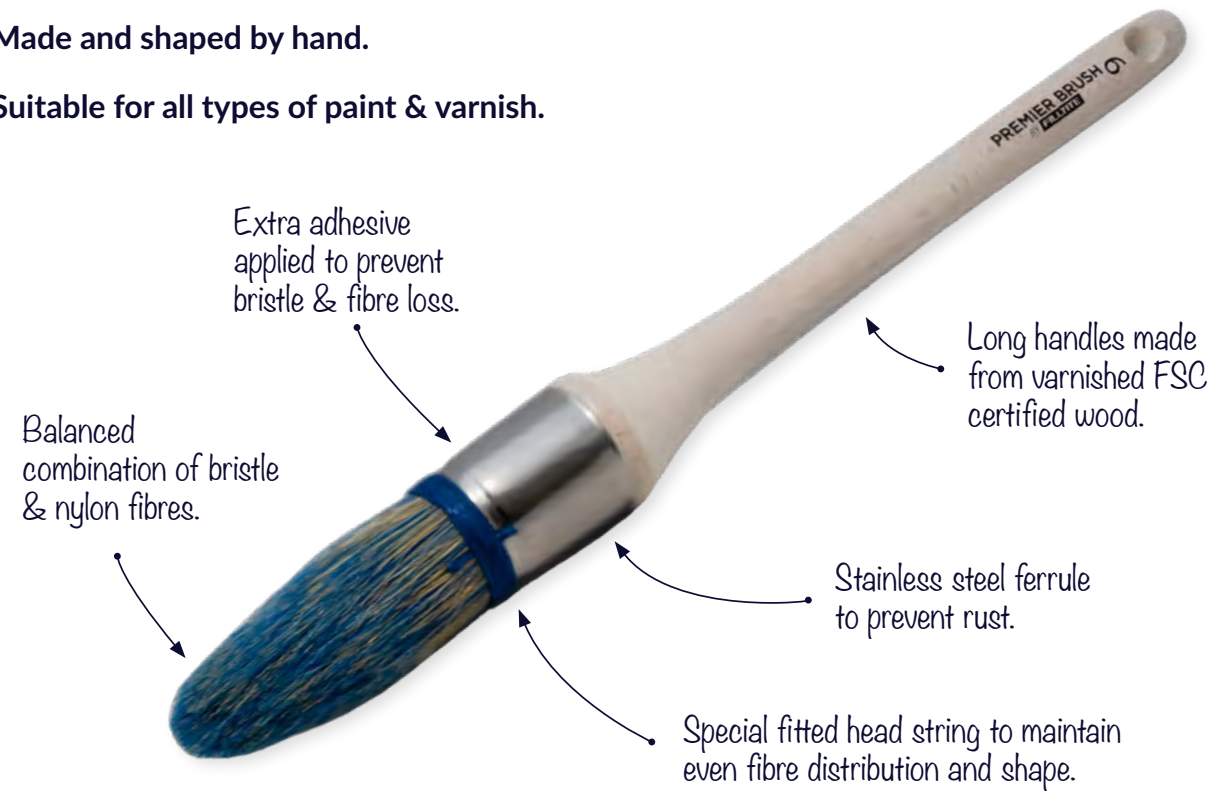

↑ P13000

↑ P13003

↑ P13008

CODE	DESCRIPTION	SIZE / VARIETY	MOQ	EAN	LIST PRICE	RETAIL (EX VAT)
P13002	PREMIER Face Mask by Filltite <b>FFP1 RD</b> With Valve	Pack of 2	1	3561810012944	POA	£10.45
P13000		Pack of 5	1	3561810011718	POA	£22.98
P13200		Pack of 5 <i>Pre-loaded display</i>	1 of 20	3561810011718	POA	£22.98
P13004	PREMIER Face Mask by Filltite <b>FFP2 RD</b> With Valve	Pack of 2	1	3561810012951	POA	£13.28
P13003		Pack of 5	1	3561810012689	POA	£28.02
P13007	PREMIER Face Mask by Filltite <b>FFP3 RD</b> With Valve	Pack of 2	1	3561810015044	POA	£16.27
P13008		Pack of 5	1	3561810053480	POA	£34.17
P13015	PREMIER Face Mask by Filltite <b>FFP2</b> Fold Flat	Pack of 2	1	5060084130159	POA	£5.34
P13014		Pack of 5	1	5060084130142	POA	£13.36
P13006	Economy Dust Mask - <b>FFP1</b>		20	3561810012142	POA	£1.30
P13005	Economy Dust Mask - <b>FFP1</b> With Valve		20	3561810012135	POA	£1.64
P13018	Filltite Surgical Masks	Pack of 10	1	5060084130180	POA	£5.34
H18741	Filltite Nitrile Gloves	Size Medium - Pack of 100	1	5060084187412	POA	£21.69
H18740		Size Large - Pack of 100	1	5060084187405	POA	£21.69

## PREMIER BRUSHES

### High Quality, Versatile Paint & Varnish Brushes

Carefully produced by hand to a very high standard, all products in our range of brushes feature the perfect combination of bristle and nylon fibres. Soft bristle helps absorb paint while the rigidity of nylon fibres aid quick, even paint application.

- Made and shaped by hand.
- Suitable for all types of paint & varnish.