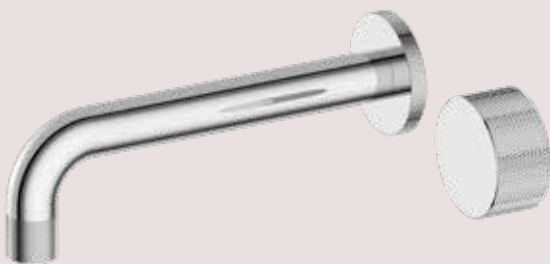

AVAILABLE IN THESE FINISHES:

-  **Brushed Gold**
-  **Matt Black**
-  **Chrome**

Mono Basin Mixer

	Brushed Gold	Matt Black	Chrome
Product Code	VIE-312-BG	VIE-312-MB	VIE-312-CH
Price inc VAT	£299.00	£279.00	£249.00
Price ex VAT	£249.17	£232.50	£207.50

Extended Basin Mixer

	Brushed Gold	Matt Black	Chrome
Product Code	VIE-314-BG	VIE-314-MB	VIE-314-CH
Price inc VAT	£399.00	£379.00	£339.00
Price ex VAT	£332.50	£315.83	£282.50

Wall Mounted Basin Mixer

200mm spout

	Brushed Gold	Matt Black	Chrome
Product Code	VIE-313-BG	VIE-313-MB	VIE-313-CH
Price inc VAT	£379.00	£349.00	£299.00
Price ex VAT	£315.83	£290.83	£249.17

Wall Mounted Basin Mixer with Lever

200mm spout

	Brushed Gold	Matt Black	Chrome
Product Code	VIE-311-BG	VIE-311-MB	VIE-311-CH
Price inc VAT	£359.00	£329.00	£279.00
Price ex VAT	£299.17	£274.17	£232.50