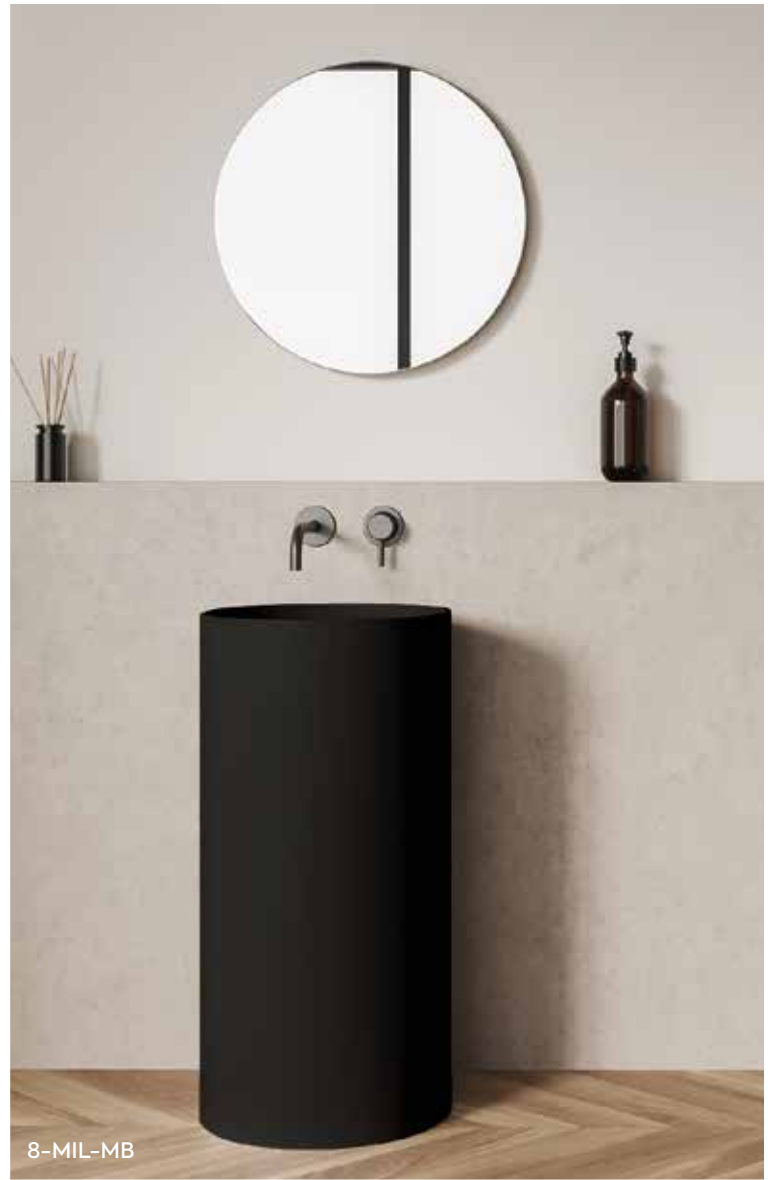

4-STAM-WH

The Stamford

Envelop yourself in luxury with The Stamford, a sweeping heritage piece designed for contemporary palettes. Grand enough for the most splendid spaces, classic enough for the simplest, most tranquil bathrooms.

Size (mm)	Colour	Product Code	RRP (ex vat)	RRP (inc vat)
1650 x 800 x 750mm	Matt White	4-STAM-WH	£3,162.50	£3,795.00

4-HELM-WH

The Helmsley

With a strikingly structured outline and exquisite matt white finish, The Helmsley is scandalously refined. But don't be fooled by its angular contours: this bath is made for comfort and relaxation.

Size (mm)	Colour	Product Code	RRP (ex vat)	RRP (inc vat)
1700 x 700 x 550mm	Matt White	4-HELM-WH	£2,625.00	£3,150.00

8-MIL-WH

8-MIL-MB

The Milford

Sleek, contemporary and shouting 'eyes on me',
The Milford pedestal basin is ideal for more compact bathrooms.
Introduce an elemental feel to your home with its monochromatic
scheme and statuesque profile.