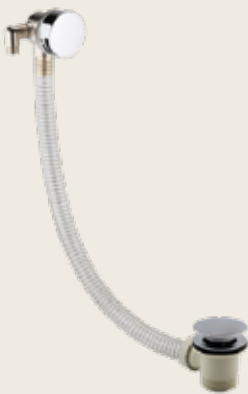

Slimline Overflow Bath Filler and Waste

	Brushed Gold	Gunmetal Brushed	Chrome
Product Code	OFBATH-411-BG	OFBATH-411-GB	OFBATH- 411-CH
Price inc VAT	£199.00	£199.00	£149.00
Price ex VAT	£165.83	£165.83	£124.17