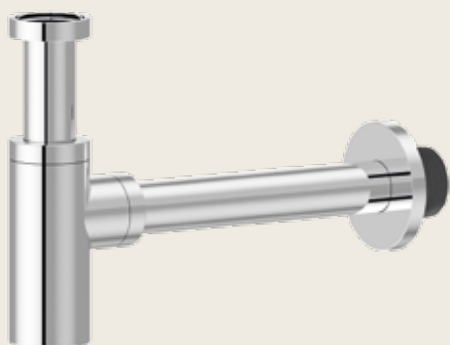

Basin Bottle Trap

Colour	Product Code	Price inc VAT	Price ex VAT
Chrome	ACC-112-CH	£99.00	£82.50
Matt Black	ACC-112-MB	£129.00	£107.50
Gunmetal Brushed	ACC-112-GB	£139.00	£115.83
Brushed Gold	ACC-112-BG	£139.00	£115.83
Brushed Nickel	ACC-112-BN	£139.00	£115.83

EP

PVD

PVD

PVD