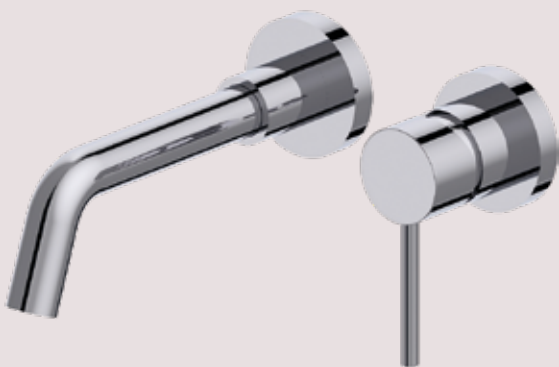

Mono Basin Mixer

	Brushed Gold	Matt Black	Chrome
Product Code	VIESMO-312-BG	VIESMO-312-MB	VIESMO-312-CH
Price inc VAT	£299.00	£279.00	£249.00
Price ex VAT	£249.17	£232.50	£207.50

Extended Basin Mixer

	Brushed Gold	Matt Black	Chrome
Product Code	VIESMO-314-BG	VIESMO-314-MB	VIESMO-314-CH
Price inc VAT	£399.00	£379.00	£339.00
Price ex VAT	£332.50	£315.83	£282.50

Wall Mounted Basin Mixer with Lever 200mm spout

	Brushed Gold	Matt Black	Chrome
Product Code	VIESMO-311-BG	VIESMO-311-MB	VIESMO-311-CH
Price inc VAT	£359.00	£329.00	£279.00
Price ex VAT	£299.17	£274.17	£232.50