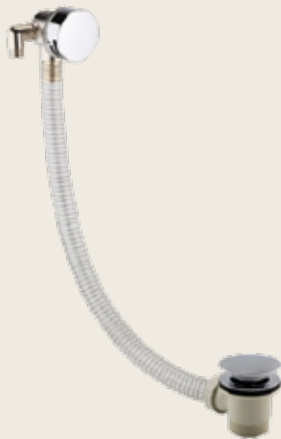

Slimline Overflow Bath Filler and Waste

Colour	Product Code	Price inc VAT	Price ex VAT
Chrome	OFBATH-411-CH	£149.00	£124.17
Matt Black	OFBATH-411-MB	£179.00	£149.17
Gunmetal Brushed	OFBATH-411-GB	£199.00	£165.83
Brushed Gold	OFBATH-411-BG	£199.00	£165.83
Brushed Nickel	OFBATH-411-BN	£199.00	£165.83