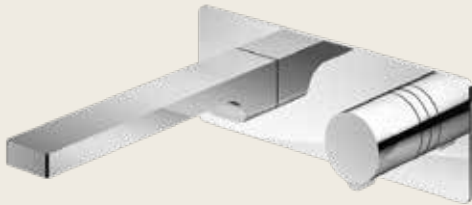

Wall Mounted Basin Mixer with Back Plate 210mm spout

	Brushed Gold	Gunmetal Brushed	Chrome
Product Code	PEN-315-BG	PEN-315-GB	PEN-315-PC
Price inc VAT	£459.00	£459.00	£389.00
Price ex VAT	£382.50	£382.50	£324.17