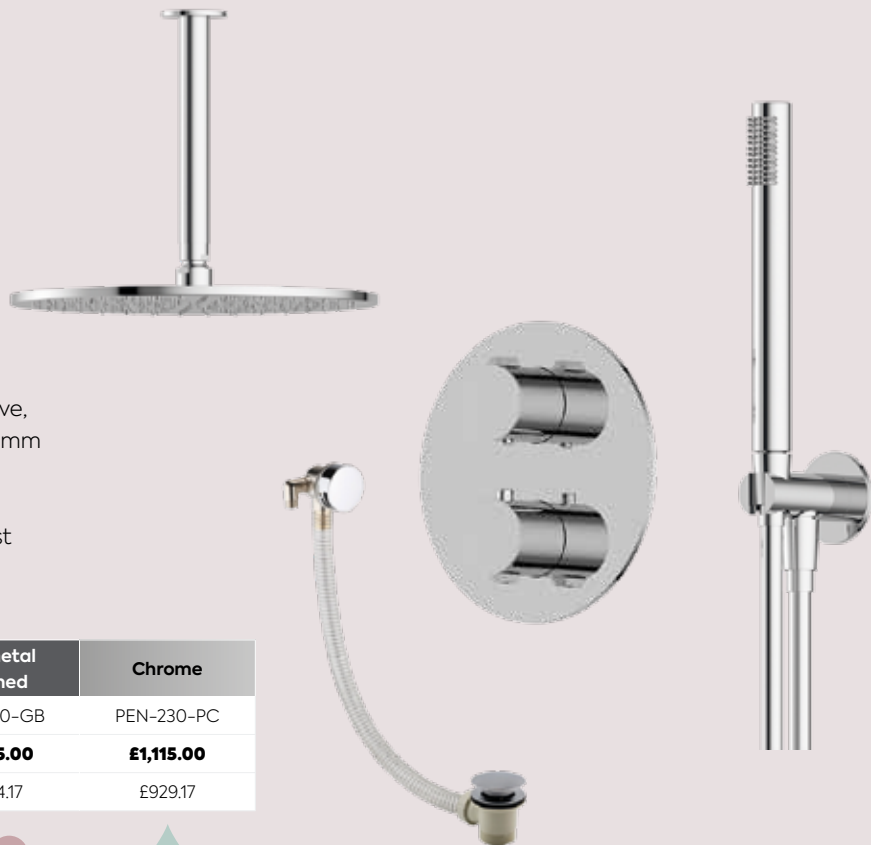

	Brushed Gold	Gunmetal Brushed	Chrome
Product Code	PEN-218-BG	PEN-218-GB	PEN-218-PC
Price inc VAT	£1,196.00	£1,196.00	£936.00
Price ex VAT	£996.67	£996.67	£780.00

Wall Arm Hand Shower Set

Included:

Penelope 2-Way Thermostatic Shower Valve,
400mm Wall Mounted Shower Arm,
250mm Rain Shower Head &
Pencil Hand Shower
Bat Shower Head also available on request

	Brushed Gold	Gunmetal Brushed	Chrome
Product Code	PEN-219-BG	PEN-219-GB	PEN-219-PC
Price inc VAT	£1,116.00	£1,116.00	£896.00
Price ex VAT	£930.00	£930.00	£746.67

Wall Arm Slide Rail Shower Set

Included:

Penelope 2-Way Thermostatic Shower Valve,
400mm Wall Mounted Shower Arm,
250mm Rain Shower Head & Slide Rail Kit
Pencil Hand Shower
Bat Shower Head also available on request

	Brushed Gold	Gunmetal Brushed	Chrome
Product Code	PEN-217-BG	PEN-217-GB	PEN-217-PC
Price inc VAT	£1,216.00	£1,216.00	£946.00
Price ex VAT	£1,013.33	£1,013.33	£788.33

Ceiling Arm Hand Shower Set

Included:

Penelope 3-Way Thermostatic Shower Valve,
200mm Ceiling Mounted Shower Arm, 250mm
Rain Shower Head &
Pencil Hand Shower
Bat Shower Head also available on request

	Brushed Gold	Gunmetal Brushed	Chrome
Product Code	PEN-230-BG	PEN-230-GB	PEN-230-PC
Price inc VAT	£1,385.00	£1,385.00	£1,115.00
Price ex VAT	£1,154.17	£1,154.17	£929.17