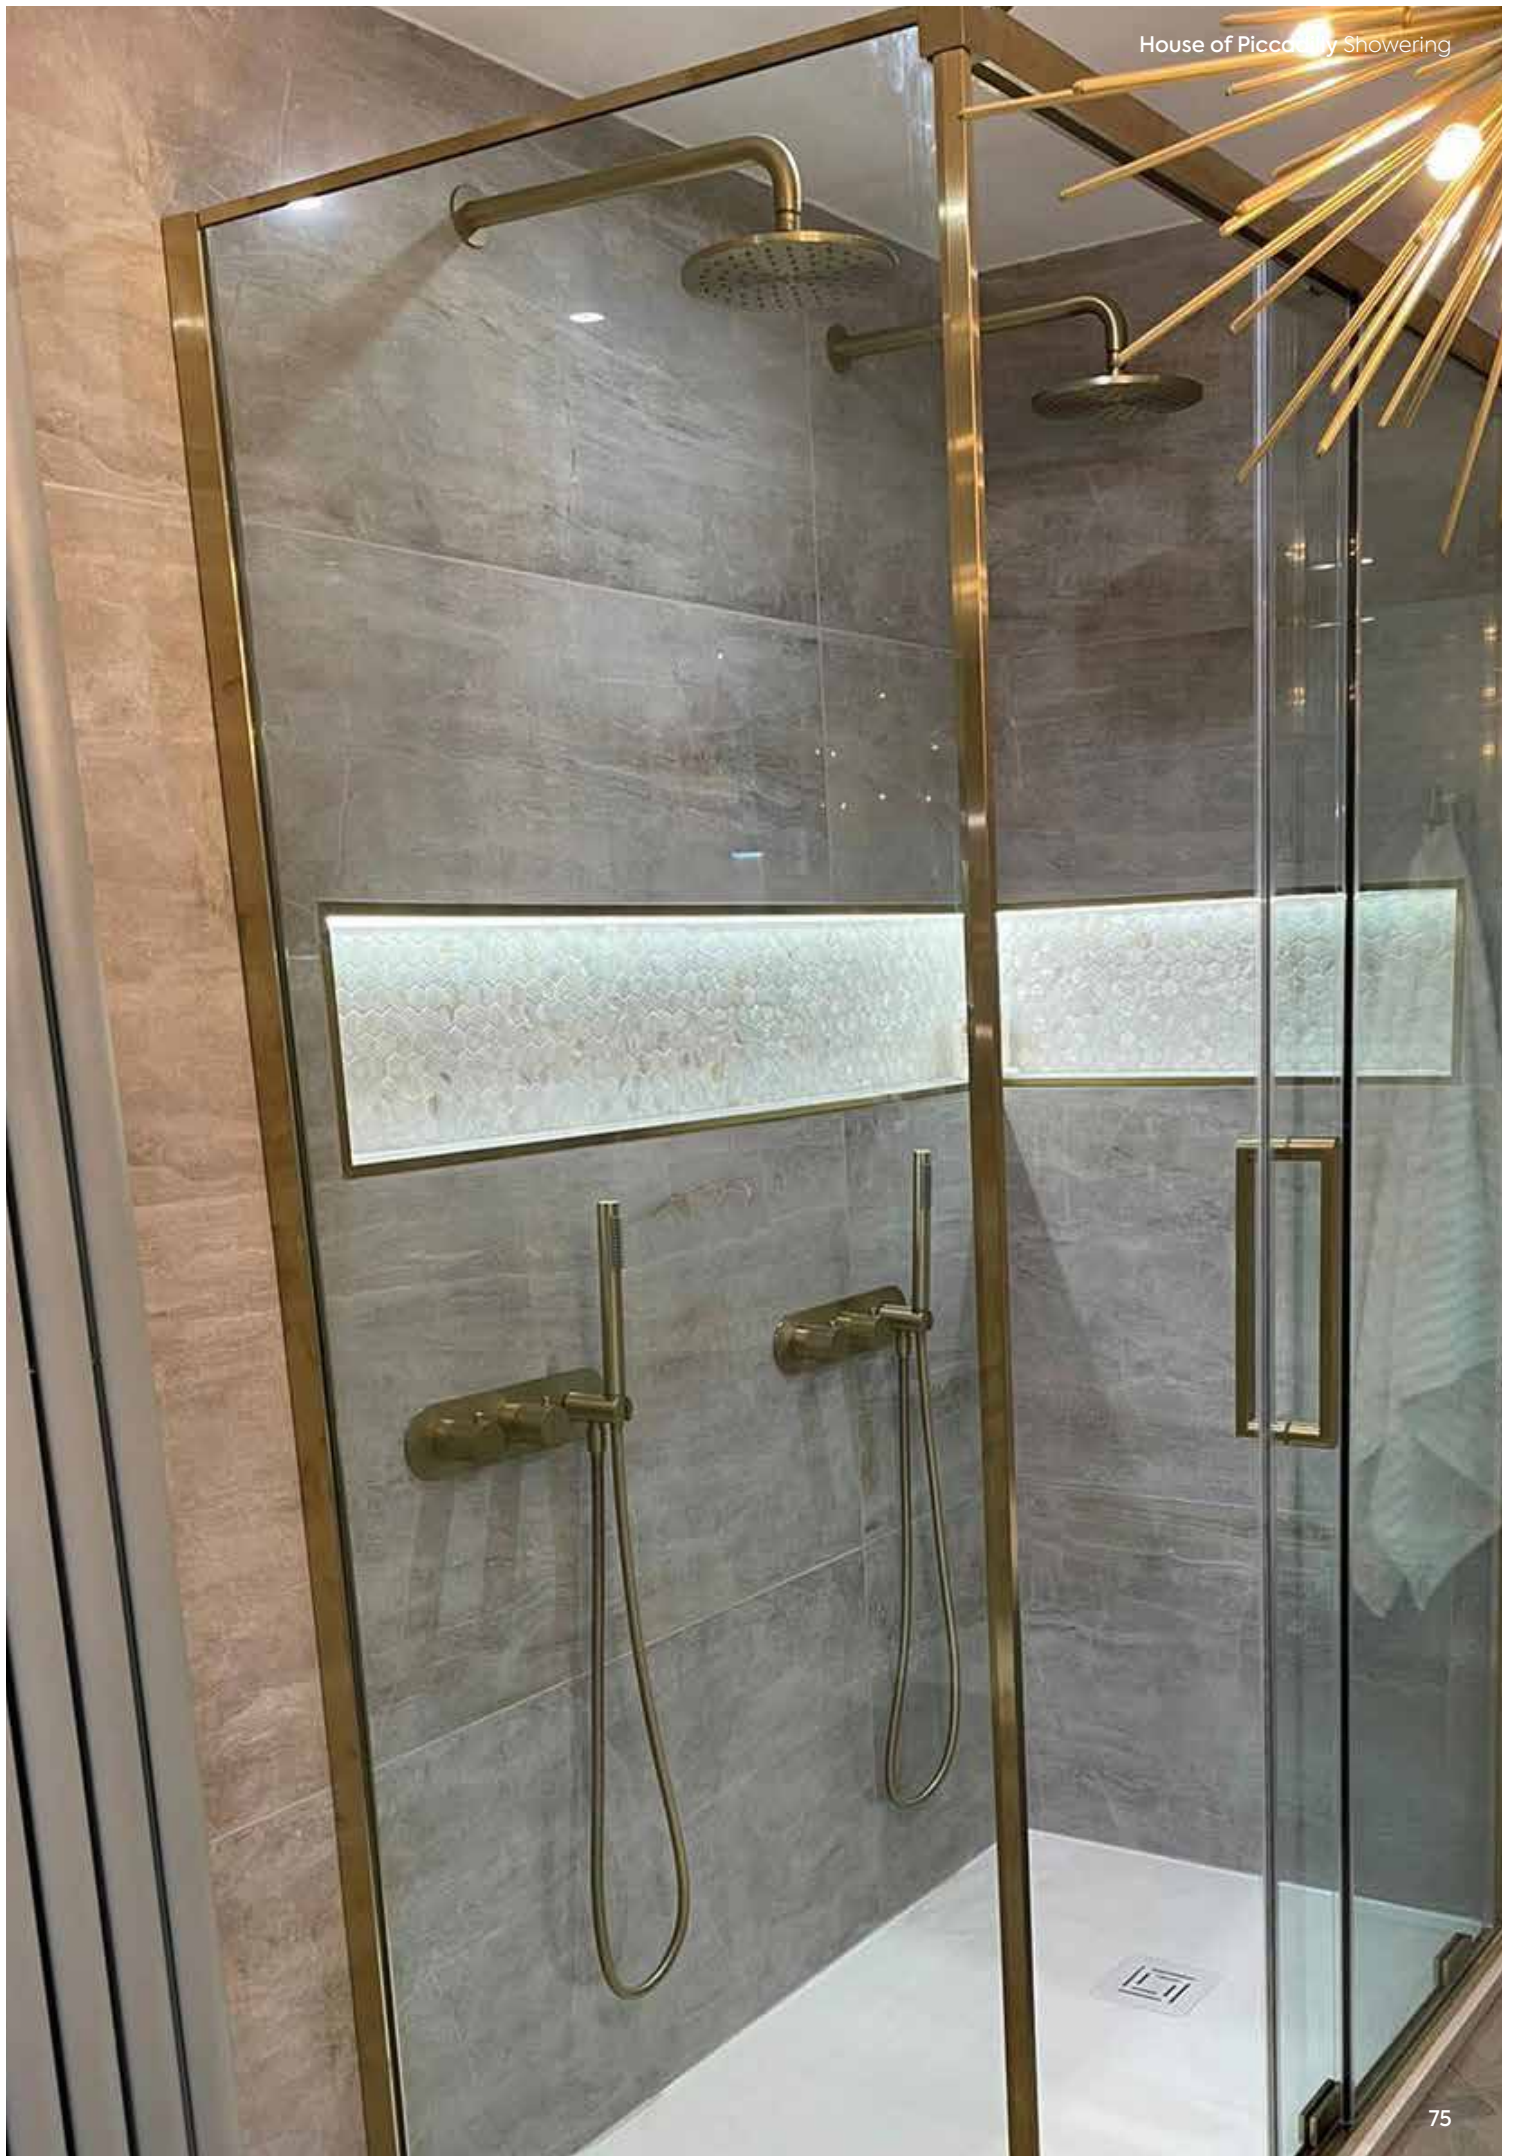

Bar Shower

Colour	Product Code	Price inc VAT	Price ex VAT
Chrome	SHOW-241-CH	£189.00	£157.50

Round Column Shower

	Brushed Gold	Matt Black	Chrome	Brushed Nickel
Product Code	SHOW-211-BG	SHOW-211-MB	SHOW-211-CH	SHOW-211-BN
Price inc VAT	£699.00	£639.00	£569.00	£699.00
Price ex VAT	£582.50	£532.50	£474.17	£582.50

Square Column Shower

	Matt Black	Chrome
Product Code	SHOW-231-MB	SHOW-231-CH
Price inc VAT	£899.00	£819.00
Price ex VAT	£749.17	£682.50

Fittings

Mundane doesn't have to mean ugly. Insist on good design in the most unexpected places.