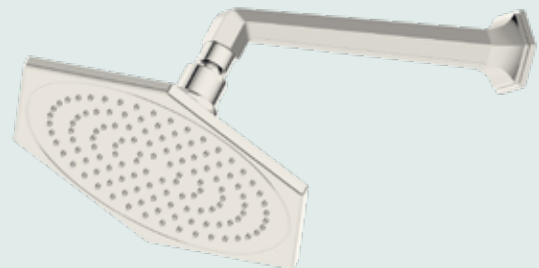

Slide Rail Kit with Hand Shower Set

Polished Nickel	
Product Code	DAR-211-PN
Price inc VAT	£699.00
Price ex VAT	£582.50

Wall Mounted Bath Mixer

Polished Nickel	
Product Code	DAR-413-PN
Price inc VAT	£1,529.00
Price ex VAT	£1,274.17

Shower Head with Arm 250mm

Polished Nickel	
Product Code	DAR-212-PN
Price inc VAT	£669.00
Price ex VAT	£557.50

Manual Shower Set with Slide Rail Kit

Included:
 Darcey 2-Way Manual Shower Valve,
 Fixed Wall Mounted Shower Arm and 200mm Head,
 and Slide Rail Kit

	Polished Nickel
Product Code	DAR-214-PN
Price inc VAT	£1,927.00
Price ex VAT	£1,605.83

Manual Shower Set with Bath Spout

Included:
 Darcey 2-Way Manual Shower Valve,
 Fixed Wall Mounted Shower Arm and 200mm Head,
 210mm Wall Mounted Bath Spout