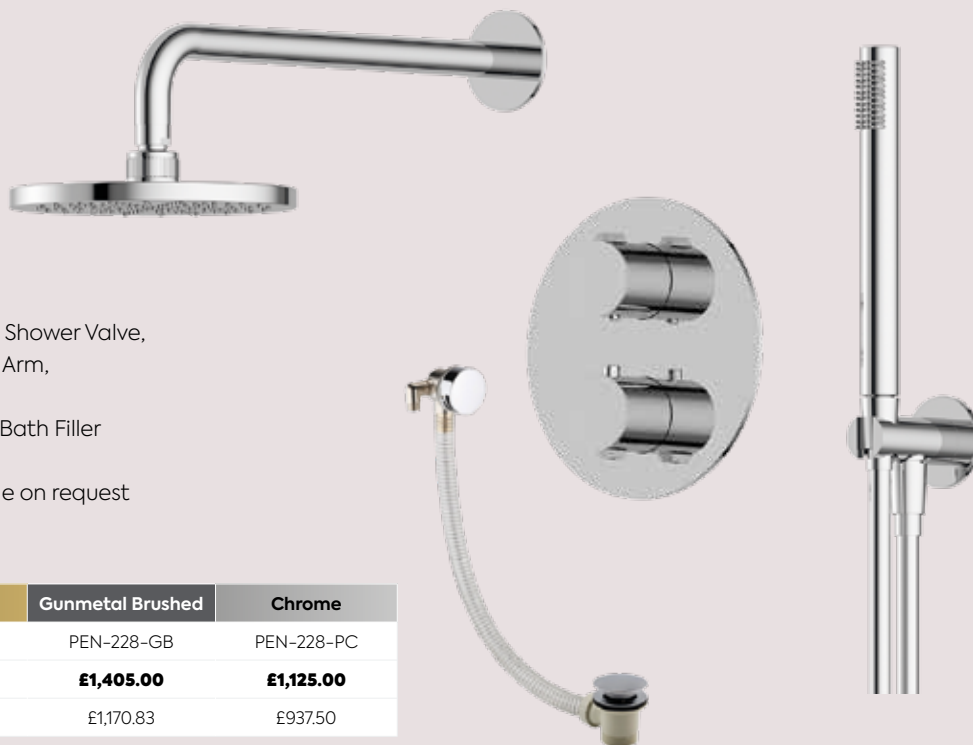

Wall Arm Hand Shower Set

Included:

Penelope 3-Way Thermostatic Shower Valve,
400mm Wall Mounted Shower Arm,
250mm Rain Shower Head &
Pencil Hand Shower, Overflow Bath Filler
& Click Clack Waste
Bat Shower Head also available on request

	Brushed Gold	Gunmetal Brushed	Chrome
Product Code	PEN-228-BG	PEN-228-GB	PEN-228-PC
Price inc VAT	£1,405.00	£1,405.00	£1,125.00
Price ex VAT	£1,170.83	£1,170.83	£937.50

Wall Arm Slide Rail Shower Set

Included:

Penelope 3-Way Thermostatic Shower Valve,
400mm Wall Mounted Shower Arm,
250mm Rain Shower Head & Slide Rail Kit
Pencil Hand Shower, Overflow Bath Filler
& Click Clack Waste
Bat Shower Head also available on request