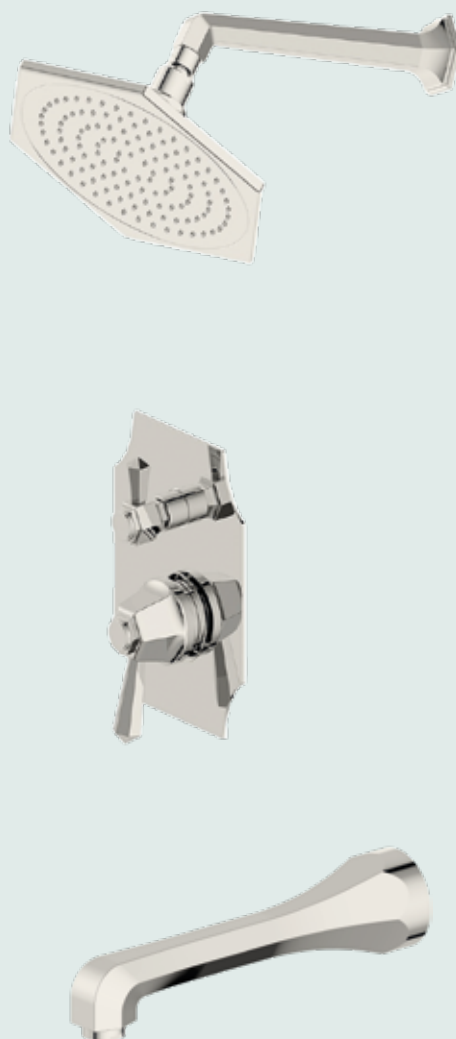

Slide Rail Kit with Hand Shower Set

Polished Nickel	
Product Code	DAR-211-PN
Price inc VAT	£699.00
Price ex VAT	£582.50

Wall Mounted Bath Mixer

Polished Nickel	
Product Code	DAR-413-PN
Price inc VAT	£1,529.00
Price ex VAT	£1,274.17

Shower Head with Arm 250mm

Polished Nickel	
Product Code	DAR-212-PN
Price inc VAT	£669.00
Price ex VAT	£557.50

Manual Shower Set with Slide Rail Kit

Included:
 Darcey 2-Way Manual Shower Valve,
 Fixed Wall Mounted Shower Arm and 200mm Head,
 and Slide Rail Kit

	Polished Nickel
Product Code	DAR-214-PN
Price inc VAT	£1,927.00
Price ex VAT	£1,605.83

Manual Shower Set with Bath Spout

Included:
 Darcey 2-Way Manual Shower Valve,
 Fixed Wall Mounted Shower Arm and 200mm Head,
 210mm Wall Mounted Bath Spout