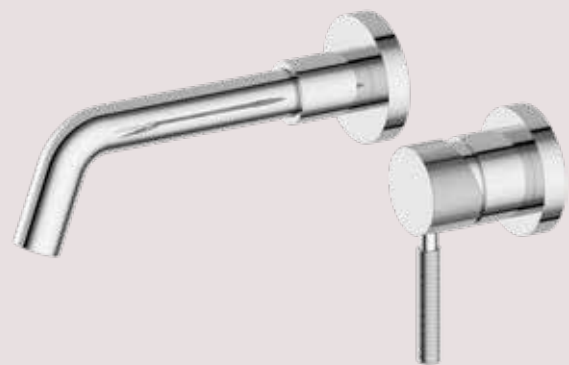

AVAILABLE IN THESE FINISHES:

-  **Brushed Gold**
-  **Matt Black**
-  **Chrome**

Mono Basin Mixer

	Brushed Gold	Matt Black	Chrome
Product Code	VIE-312-BG	VIE-312-MB	VIE-312-CH
Price inc VAT	£299.00	£279.00	£249.00
Price ex VAT	£249.17	£232.50	£207.50

Extended Basin Mixer

	Brushed Gold	Matt Black	Chrome
Product Code	VIE-314-BG	VIE-314-MB	VIE-314-CH
Price inc VAT	£399.00	£379.00	£339.00
Price ex VAT	£332.50	£315.83	£282.50

Wall Mounted Basin Mixer

200mm spout

	Brushed Gold	Matt Black	Chrome
Product Code	VIE-313-BG	VIE-313-MB	VIE-313-CH
Price inc VAT	£379.00	£349.00	£299.00
Price ex VAT	£315.83	£290.83	£249.17

Wall Mounted Basin Mixer with Lever

200mm spout

	Brushed Gold	Matt Black	Chrome
Product Code	VIE-311-BG	VIE-311-MB	VIE-311-CH
Price inc VAT	£359.00	£329.00	£279.00
Price ex VAT	£299.17	£274.17	£232.50

2 Hole Deck Mounted Bath Filler

	Brushed Gold	Matt Black	Chrome
Product Code	VIE-413-BG	VIE-413-MB	VIE-413-CH
Price inc VAT	£429.00	£399.00	£339.00
Price ex VAT	£357.50	£332.50	£282.50

Wall Mounted Bath Mixer with Hand Shower 200mm spout