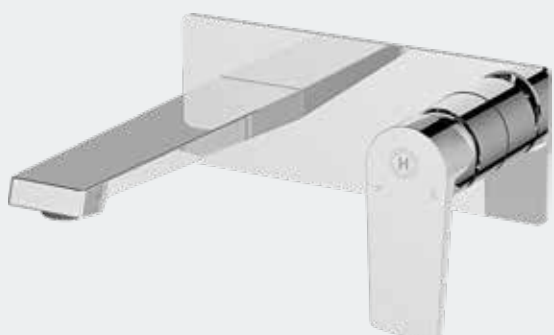

Wall Mounted basin mixer with back plate

	Brushed Gold	Matt Black	Chrome	Brushed Nickel
Product Code	JASP-315-BG	JASP-315-MB	JASP-315-PC	JASP-315-BN
Price inc VAT	£359.00	£329.00	£279.00	£359.00
Price ex VAT	£299.17	£274.17	£232.50	£299.17