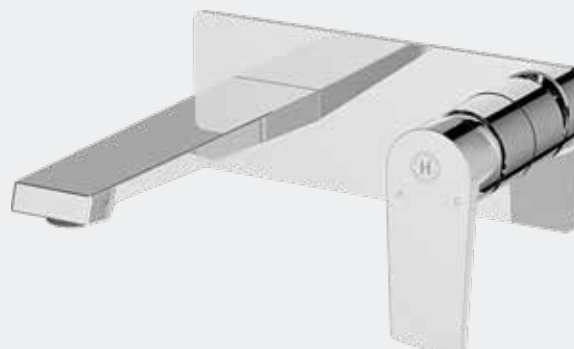

Wall Mounted Bath Filler

	Brushed Gold	Matt Black	Chrome	Brushed Nickel
Product Code	JASP-411-BG	JASP-411-MB	JASP-411-PC	JASP-411-BN
Price inc VAT	£369.00	£339.00	£289.00	£369.00
Price ex VAT	£307.50	£282.50	£240.83	£307.50

	Brushed Gold	Matt Black	Chrome	Brushed Nickel
Product Code	JASP-412-BG	JASP-412-MB	JASP-412-PC	JASP-412-BN
Price inc VAT	£1,099.00	£899.00	£819.00	£1,099.00
Price ex VAT	£915.83	£749.17	£682.50	£915.83