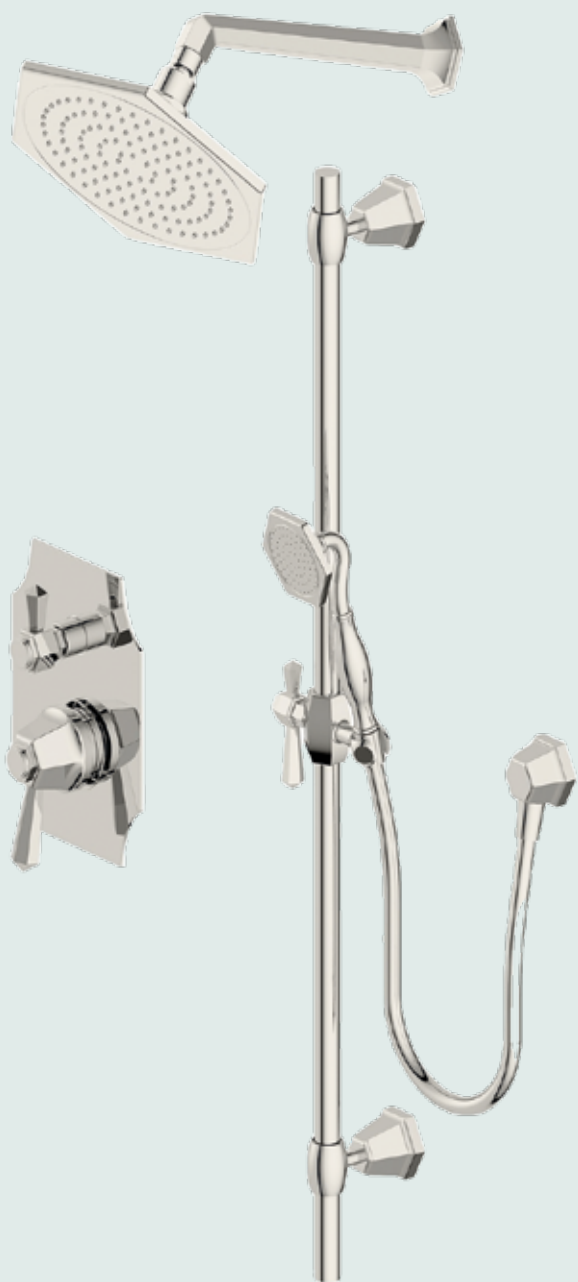

Price ex VAT £265.83

2 Way Manual Shower Mixer

Polished Nickel

Product Code DAR-213-PN

Price inc VAT **£559.00**

Price ex VAT £465.83

Freestanding Bath Mixer

Polished Nickel	
Product Code	DAR-412-PN
Price inc VAT	£1,679.00
Price ex VAT	£1,399.17

Slide Rail Kit with Hand Shower Set

Polished Nickel	
Product Code	DAR-211-PN
Price inc VAT	£699.00
Price ex VAT	£582.50

Wall Mounted Bath Mixer

Polished Nickel	
Product Code	DAR-413-PN
Price inc VAT	£1,529.00
Price ex VAT	£1,274.17

Shower Head with Arm 250mm

Polished Nickel	
Product Code	DAR-212-PN
Price inc VAT	£669.00
Price ex VAT	£557.50

Manual Shower Set with Slide Rail Kit

Included:
 Darcey 2-Way Manual Shower Valve,
 Fixed Wall Mounted Shower Arm and 200mm Head,
 and Slide Rail Kit

	Polished Nickel
Product Code	DAR-214-PN
Price inc VAT	£1,927.00
Price ex VAT	£1,605.83

Manual Shower Set with Bath Spout

Included:
 Darcey 2-Way Manual Shower Valve,
 Fixed Wall Mounted Shower Arm and 200mm Head,
 210mm Wall Mounted Bath Spout