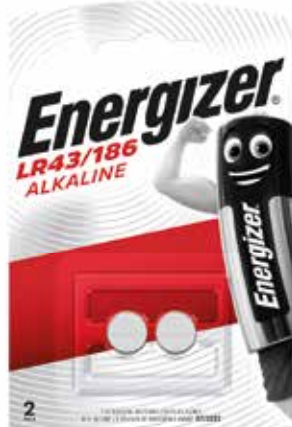

COIN CELL

S Code	Item Code	Description	EAN Barcode
S346	CR1632ENERGIZER	Cr1632, Pack of 1	7638900411553
S369	CR2032ENERGIZER	Cr2032, Pack of 1	7638900083040
S359	CR2025ENERGIZER	Cr2025, Pack of 1	7638900083026
S32	344350ENERGIZER	344/350 Mbl1	7638900259650
S70	393ENERGIZER	393	7638900086706
S14	317ENERGIZER	317 Mbl1 E301537000	7638900055405
S18	321ENERGIZER	321	7638900055108
S34	346ENERGIZER	346 Mbl1	7638900059809
S40	362ENERGIZER	362/361 Watch Cell Mbl1	7638900252996
S77	397396ENERGIZER	397/396 E301539100	7638900252972
S26	337ENERGIZER	337	7638900063905
S37	357303ENERGIZER	357 / 303	7638900252989
S42	364ENERGIZER	364 Sap	7638900253009
S47	370371ENERGIZER	370/371	7638900253016
S51	373ENERGIZER	373	7638900058802
S53	377ENERGIZER	377 / 376	7638900950063
S56	379ENERGIZER	379	7638900054903
S65	390389ENERGIZER	390 / 389	7638900253047
S60	384392ENERGIZER	384 / 392	7638900253054
S72	394380ENERGIZER	394 / 380	7638900253061
S74	395399ENERGIZER	395 / 399	7638900253078
S22	329ENERGIZER	329	7638900052909
S347	CR2012ENERGIZER	Cr2012	7638900411577
S3282	LR43ENERGIZER	Lr43/186, Pack of 2	7638900393194
S3289	LR54ENERGIZER	Lr54/189 Alkaline, Pack of 2	7638900083088
S3365	LR9ENERGIZER	Lr9/Epx625g Alkaline, Pack of 1	7638900393187