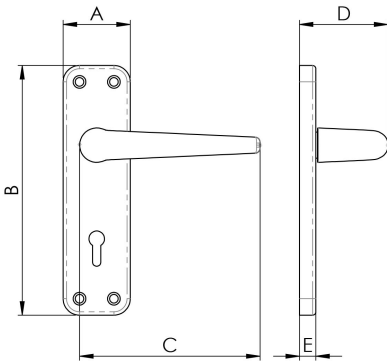

Aluminium Lever on Lock Backplate

SAA21 Range

Contract Lever on Backplate. A slender straight lever tapering slightly towards the end on a rectangular face fix backplate allowing easy and quick installation. Ideal contact specification. Comes with a 10 year mechanical guarantee and is Fire door rated.