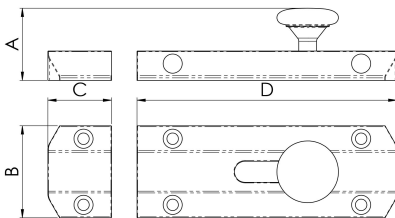

Surface Bolt

AQ81 Range

Stylish surface mounted door bolt. Smooth operation, integral ball and spring mechanism for positive location of the bolt when closed. Flat sliding barrel offering more security than a conventional barrel bolt. Available in various finishes and sizes, including an extended handle version.