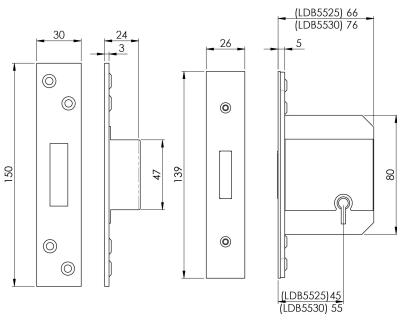

Easi T 5 Lever BS Deadlock

LDB5525

5 Lever BS Deadlock in 64mm and 76mm options. British Standard BS3621 Rated Dead Lock used as a matter of course by the national house builders. This lock provides a high degree of security and carries a 25 year mechanical guarantee. It has been CE and Certifire tested.