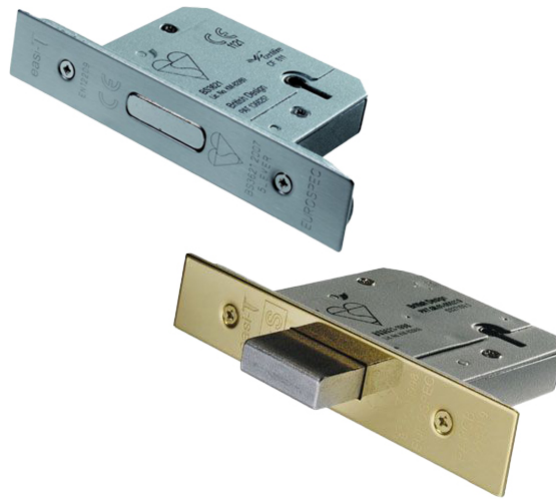

Easi T 5 Lever BS Deadlock

LDB5525

5 Lever BS Deadlock in 64mm and 76mm options. British Standard BS3621 Rated Dead Lock used as a matter of course by the national house builders. This lock provides a high degree of security and carries a 25 year mechanical guarantee. It has been CE and Certifire tested.