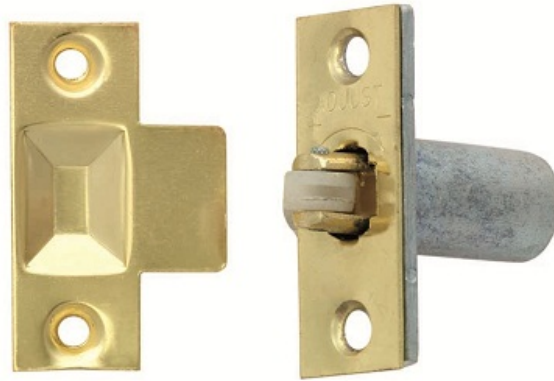

Adjustable Roller Catch

IADJR

Nylon wheel adjustable mortise roller bolt catch. Simple and easy to use, pull to open or and push to close the door. No need for operating handles. Used for cupboards, wardrobes and double room doors.