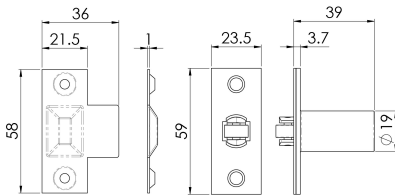

Adjustable Roller Catch

IADJR

Nylon wheel adjustable mortise roller bolt catch. Simple and easy to use, pull to open or and push to close the door. No need for operating handles. Used for cupboards, wardrobes and double room doors.