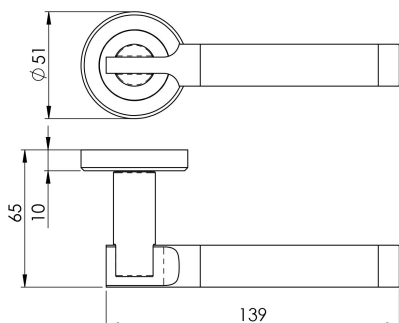

## Serozzetta Azul Lever on Round Rose Range

SZM110

Lever on a concealed fix 2 part screw on round rose. A stylish round bar lever with a dual finish. The chamfered edge concealed fix rose reflects the attention to detail in this range. Comes with a 10 year mechanical guarantee and is Fire door rated.