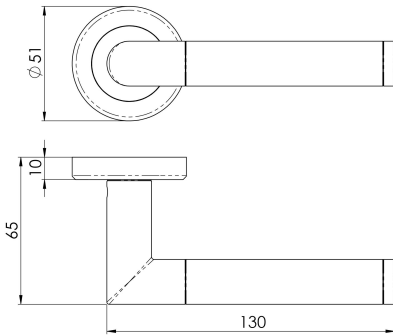

Serozzetta Trend Lever on Round Rose

SZM160

Lever on a concealed fix 2 part screw on round rose. The Trend lever is a round bar sectional lever with a mitred corner. A favoured choice within the Serozzetta range, the timeless design is guaranteed to suit both the home and office environment. The chamfered edge concealed fix rose reflects the attention to detail in this range.